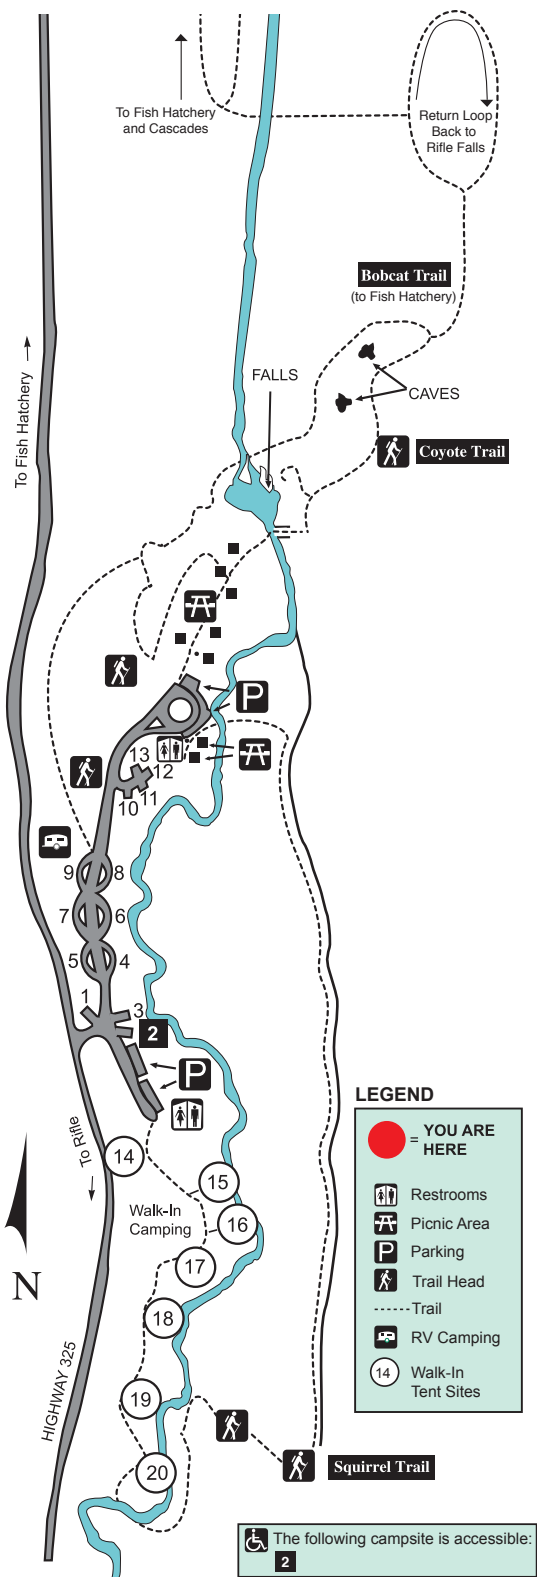

RIFLE FALLS STATE PARK

LEGEND

- = YOU ARE HERE
- Restrooms
- Picnic Area
- Parking
- Trail Head
- Trail
- RV Camping
- Walk-In Tent Sites

The following campsite is accessible:
2