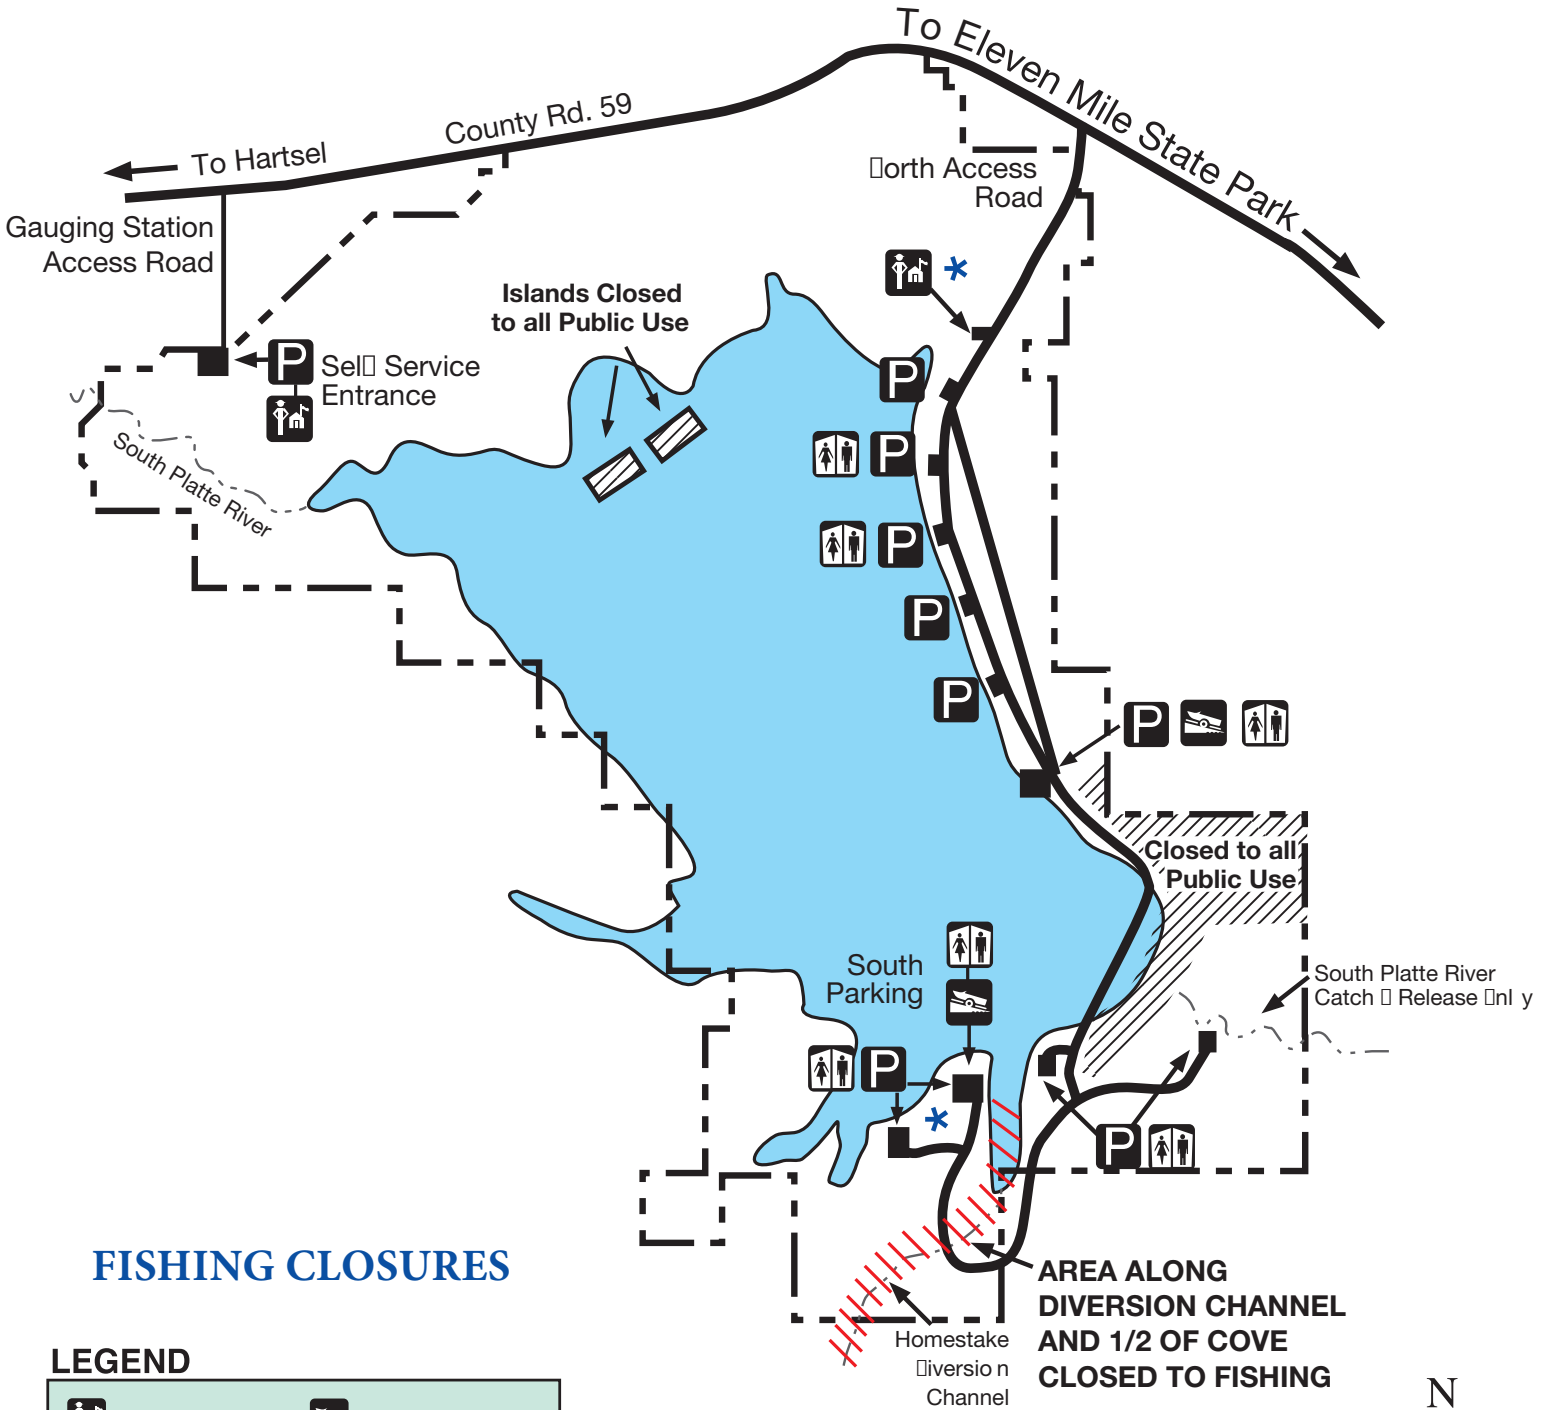

# Spinney Mountain State Park

4229 County Road 92 • Lake George, CO 80827  
719-748-3401 • www.parks.state.co.us

## FISHING CLOSURES

### LEGEND

	Entrance		Boat Ramp
	Parking		Restroom
	Water		Closed to Public Use
	Park Boundary		Closed to Fishing