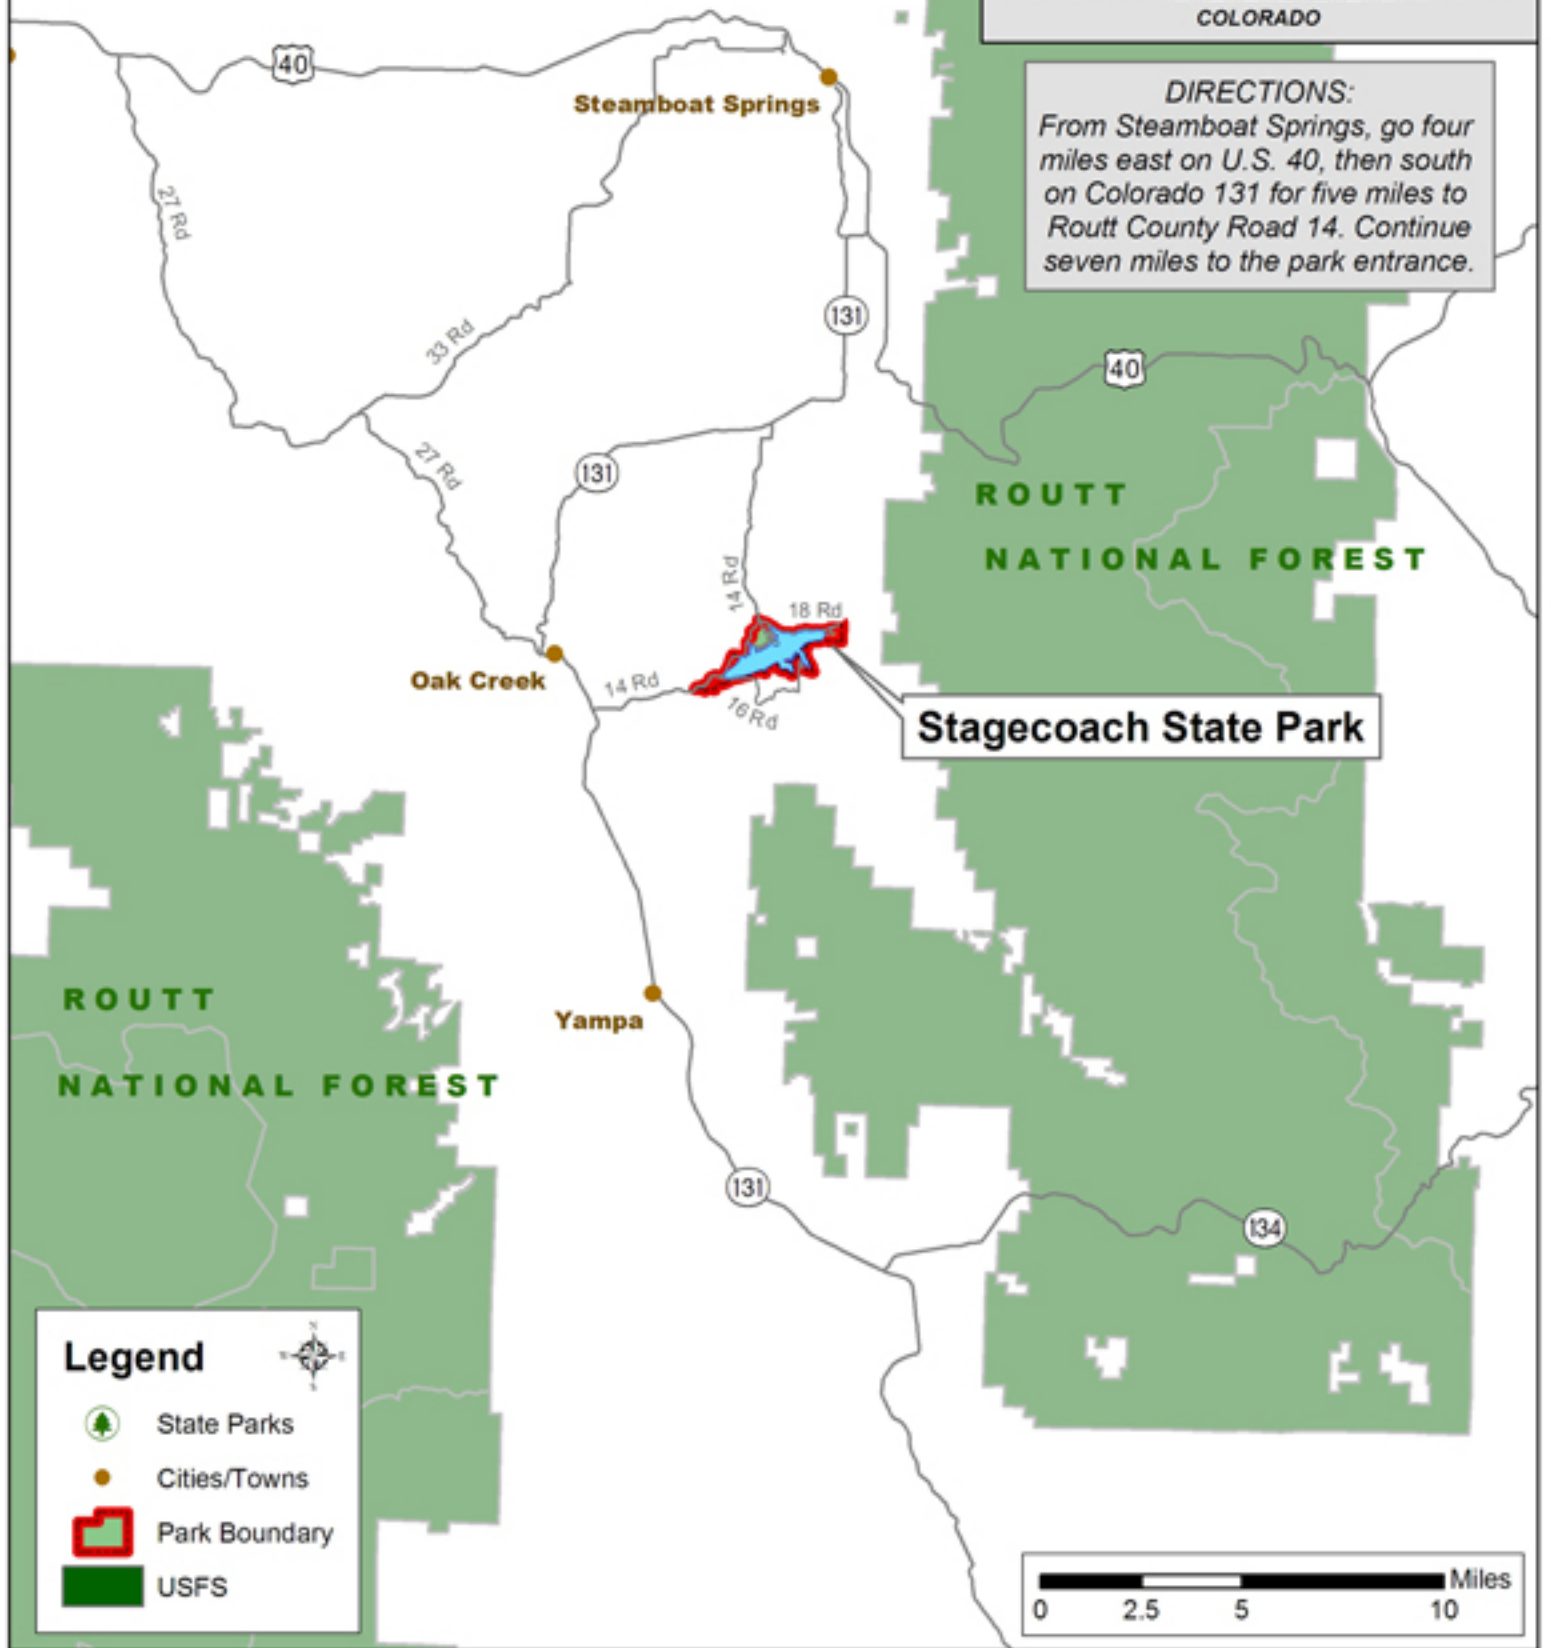

Colorado State Parks
Stagecoach State Park

COLORADO

DIRECTIONS:
From Steamboat Springs, go four miles east on U.S. 40, then south on Colorado 131 for five miles to Routt County Road 14. Continue seven miles to the park entrance.

Stagecoach State Park

Legend

- State Parks
- Cities/Towns
- Park Boundary
- USFS