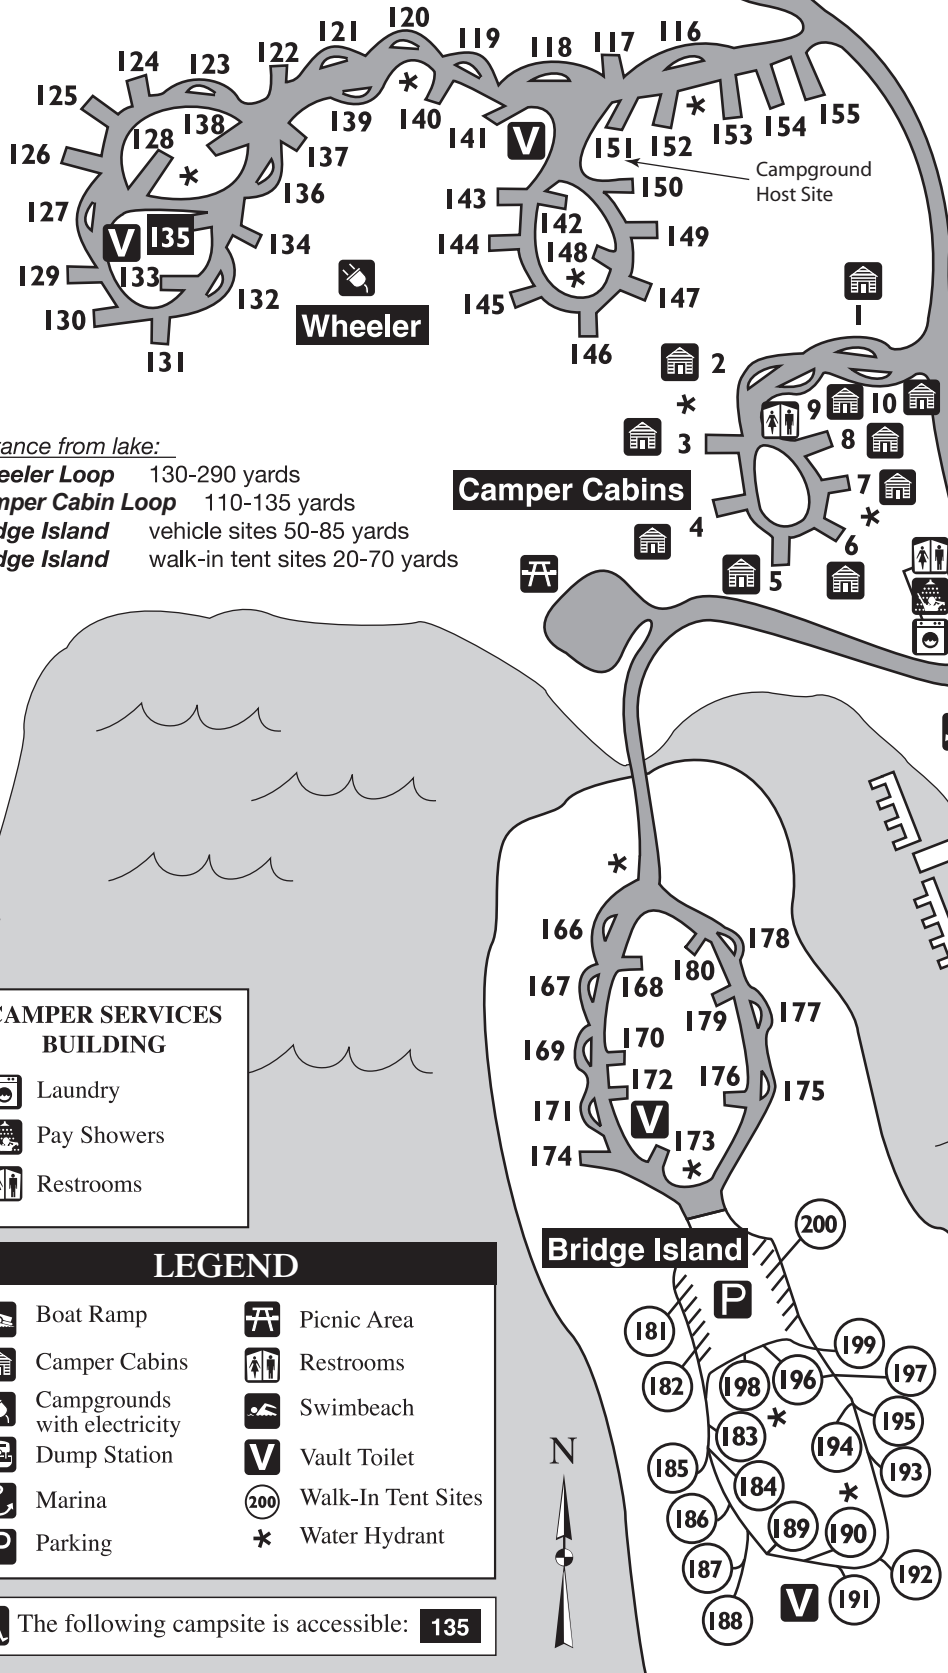

Dutch Hill Campground

Steamboat Lake State Park

Visitor Center: (970) 879-3922
To make reservations call:
 1-800-244-5613
 or online at cpwshop.com

- The Dutch Hill area include a camper service building, marina, boat ramp, and swim beach.
- Camper Cabins are available through Steamboat Lake Marina: (970) 879-7019 or online at www.steamboatlakemarina.com
- All sites in this campground have 14' x 14' tent pads.

Distance from lake:
Wheeler Loop 130-290 yards
Camper Cabin Loop 110-135 yards
Bridge Island vehicle sites 50-85 yards
Bridge Island walk-in tent sites 20-70 yards

CAMPER SERVICES BUILDING

- Laundry
- Pay Showers
- Restrooms

LEGEND

Boat Ramp	Picnic Area
Camper Cabins	Restrooms
Campgrounds with electricity	Swimbeach
Dump Station	Vault Toilet
Marina	Walk-In Tent Sites
Parking	Water Hydrant

The following campsite is accessible: **135**