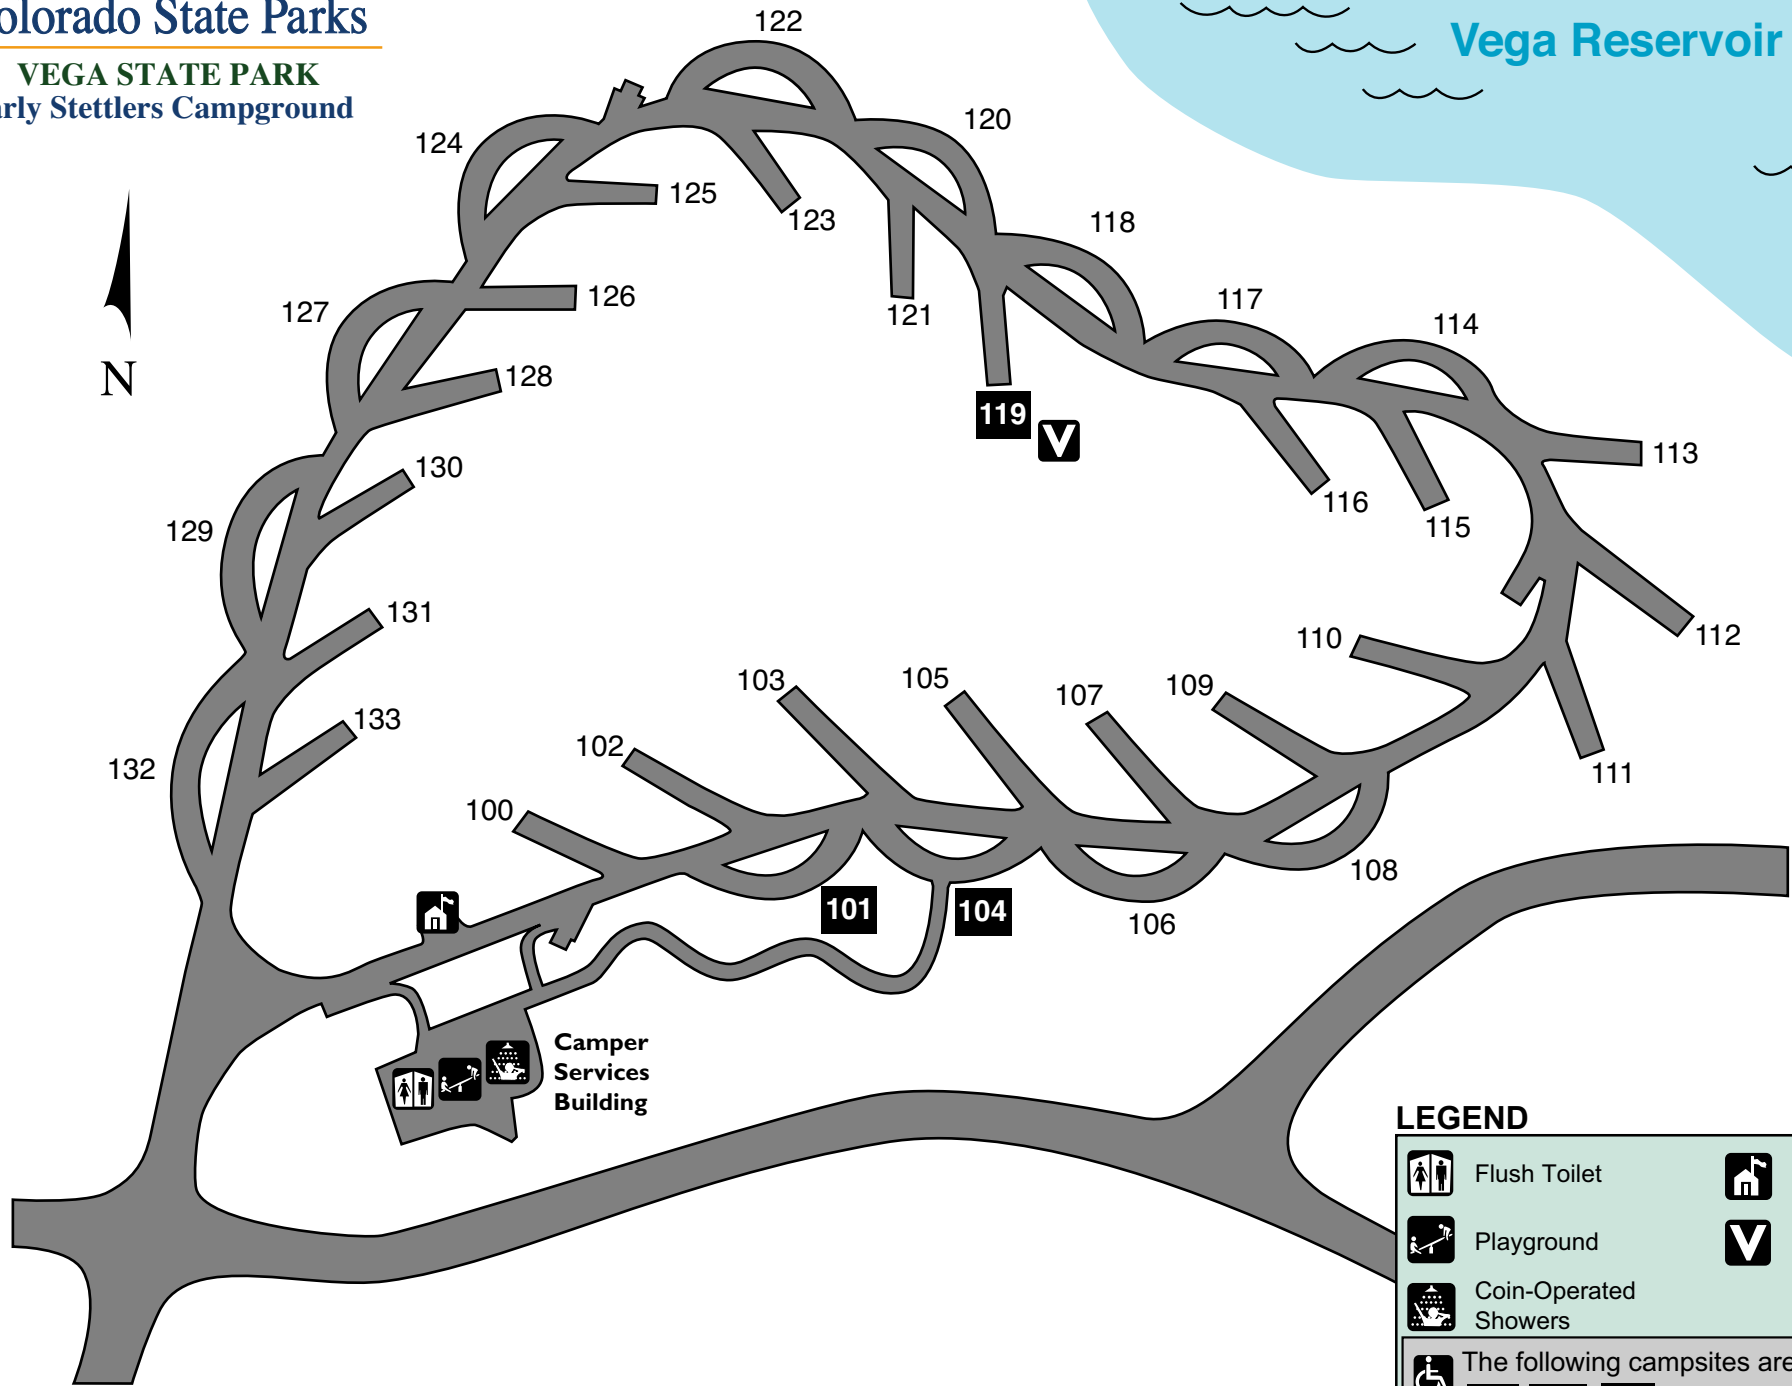

Colorado State Parks

VEGA STATE PARK Early Settlers Campground

Camper Services Building

LEGEND

	Flush Toilet		Self-Service Fee Area
	Playground		Vault Toilet
	Coin-Operated Showers		
	The following campsites are accessible: 101 104 119		