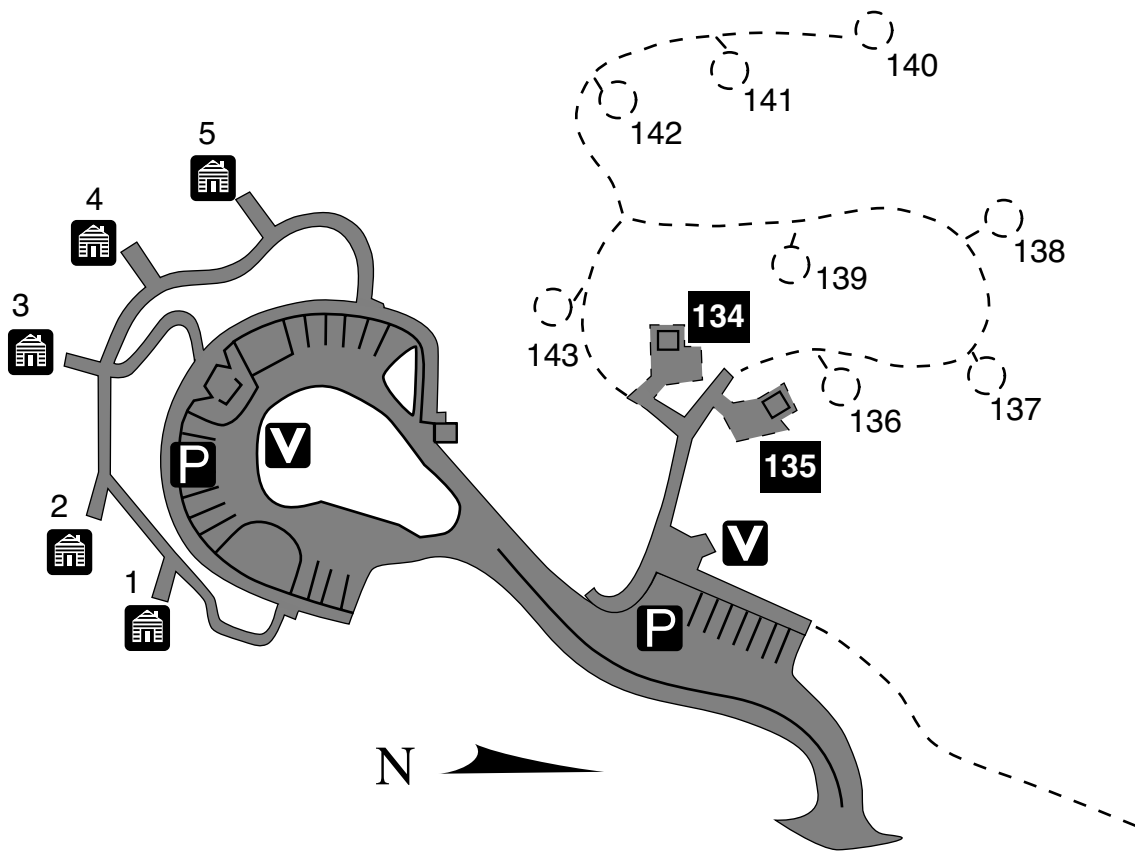

## VEGA STATE PARK Pioneer Campground

### LEGEND

Parking

Vault Toilet

Walk-In Tent Sites

Cabin

The following campsites are accessible:

**134 135**

All cabins are accessible.