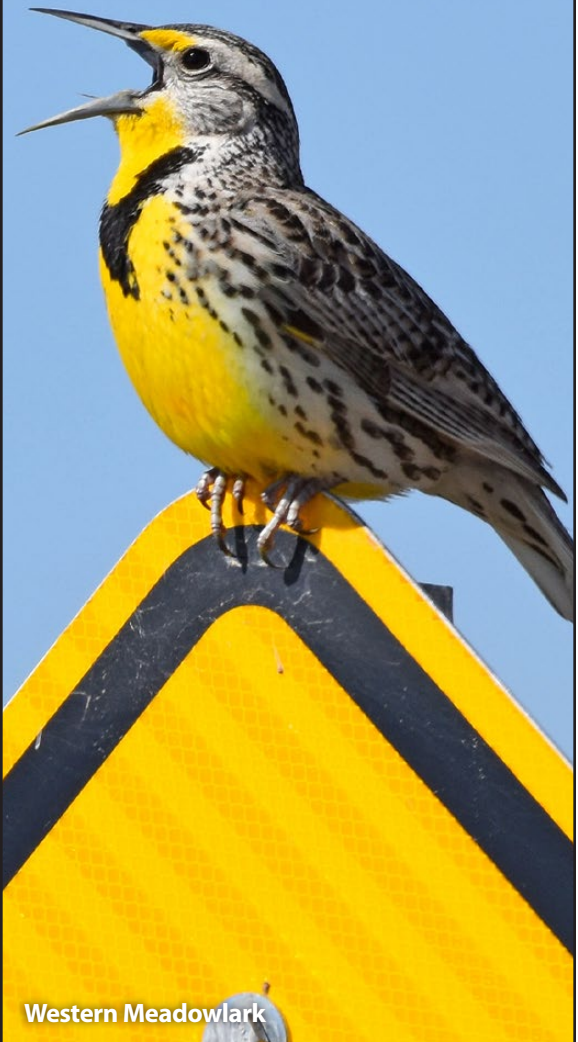

# Birds at Boyd Lake State Park

## BIRD SPECIES CHECKLIST

©CPW/WAYNE D. LEWIS

Western Meadowlark