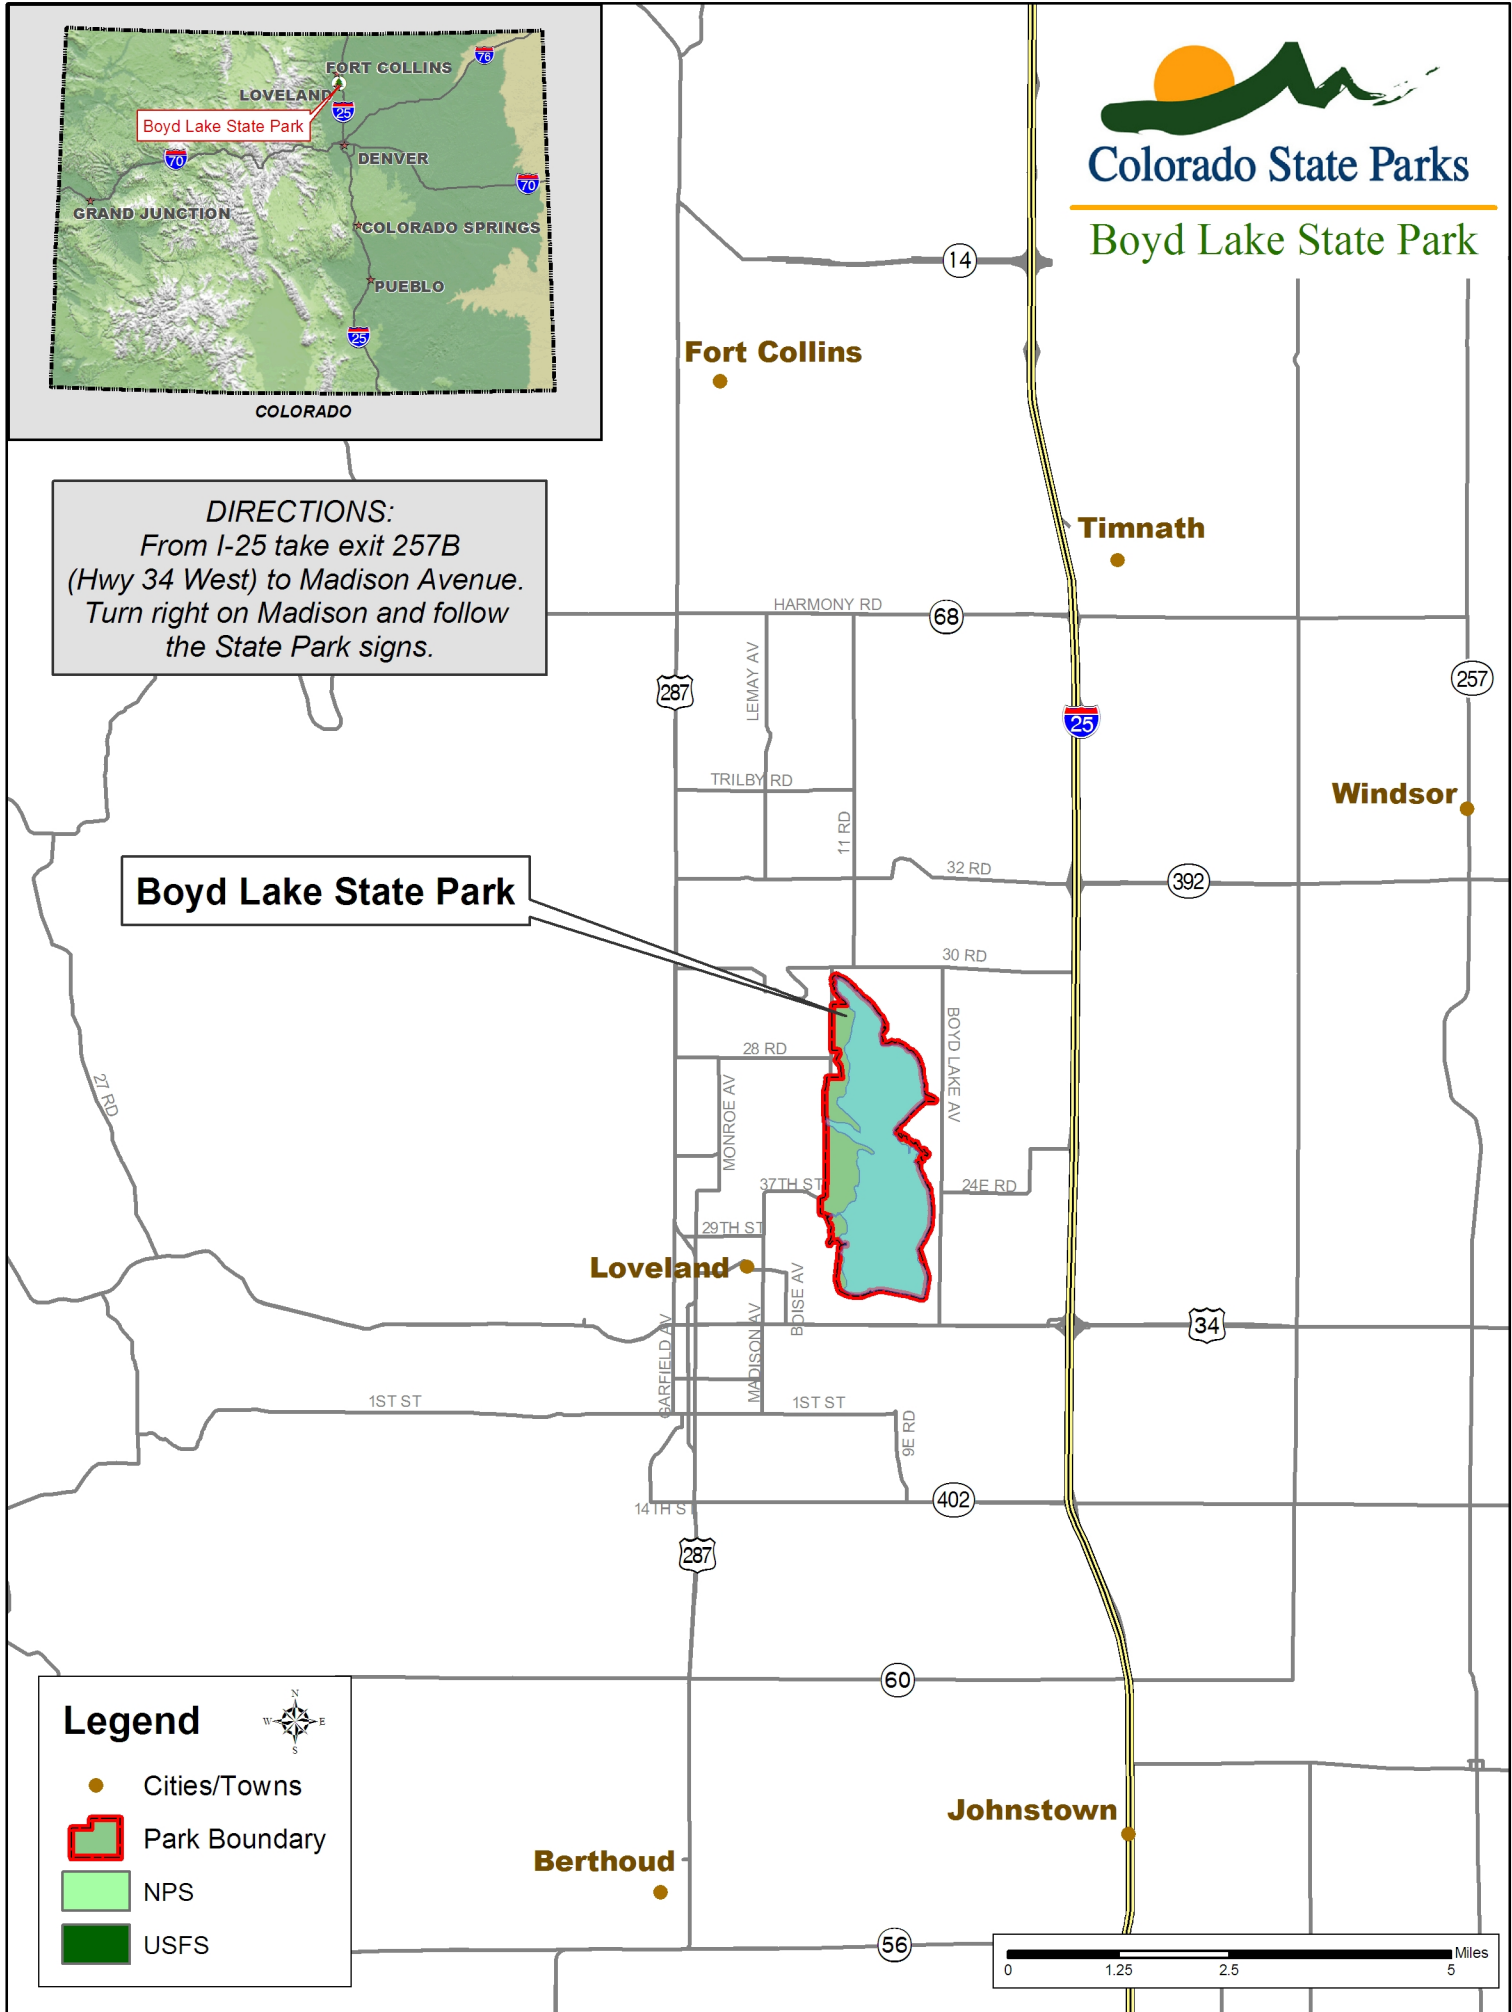

DIRECTIONS:
From I-25 take exit 257B
(Hwy 34 West) to Madison Avenue.
Turn right on Madison and follow
the State Park signs.

Boyd Lake State Park

Legend

-  Cities/Towns
-  Park Boundary
-  NPS
-  USFS