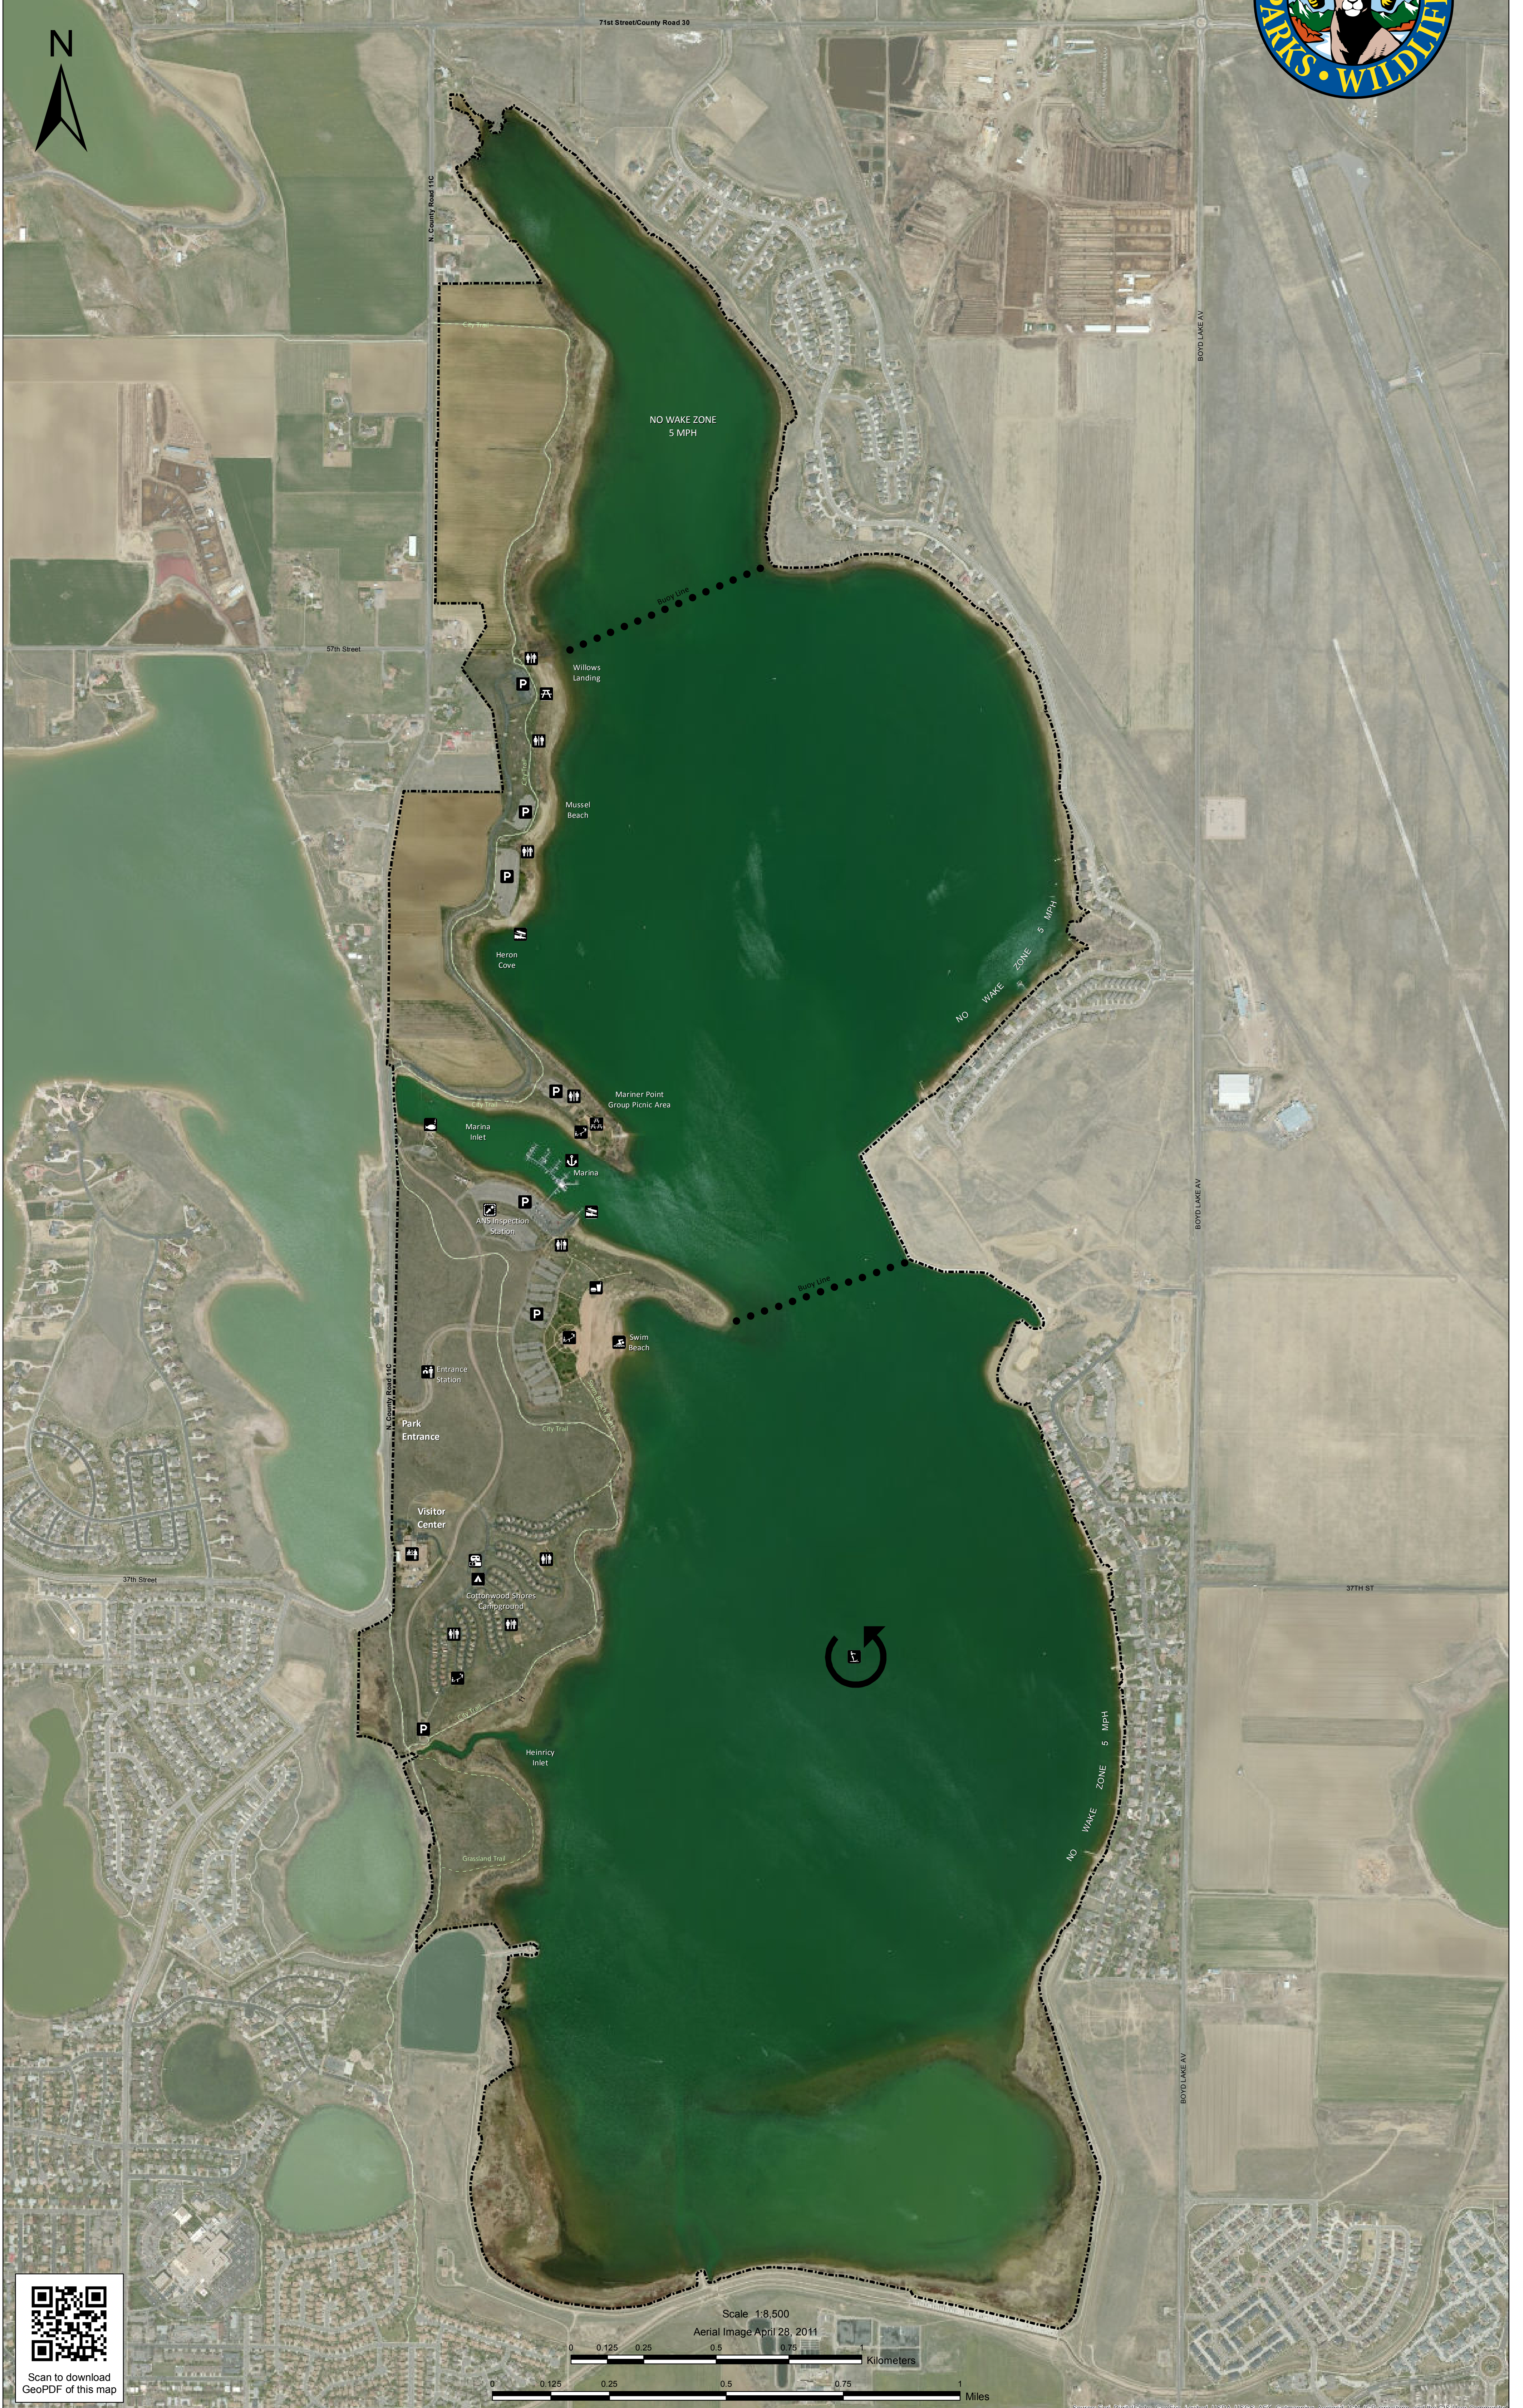

# Boyd Lake State Park

Scale 1:8,500  
Aerial Image April 28, 2011

Scan to download  
GeoPDF of this map