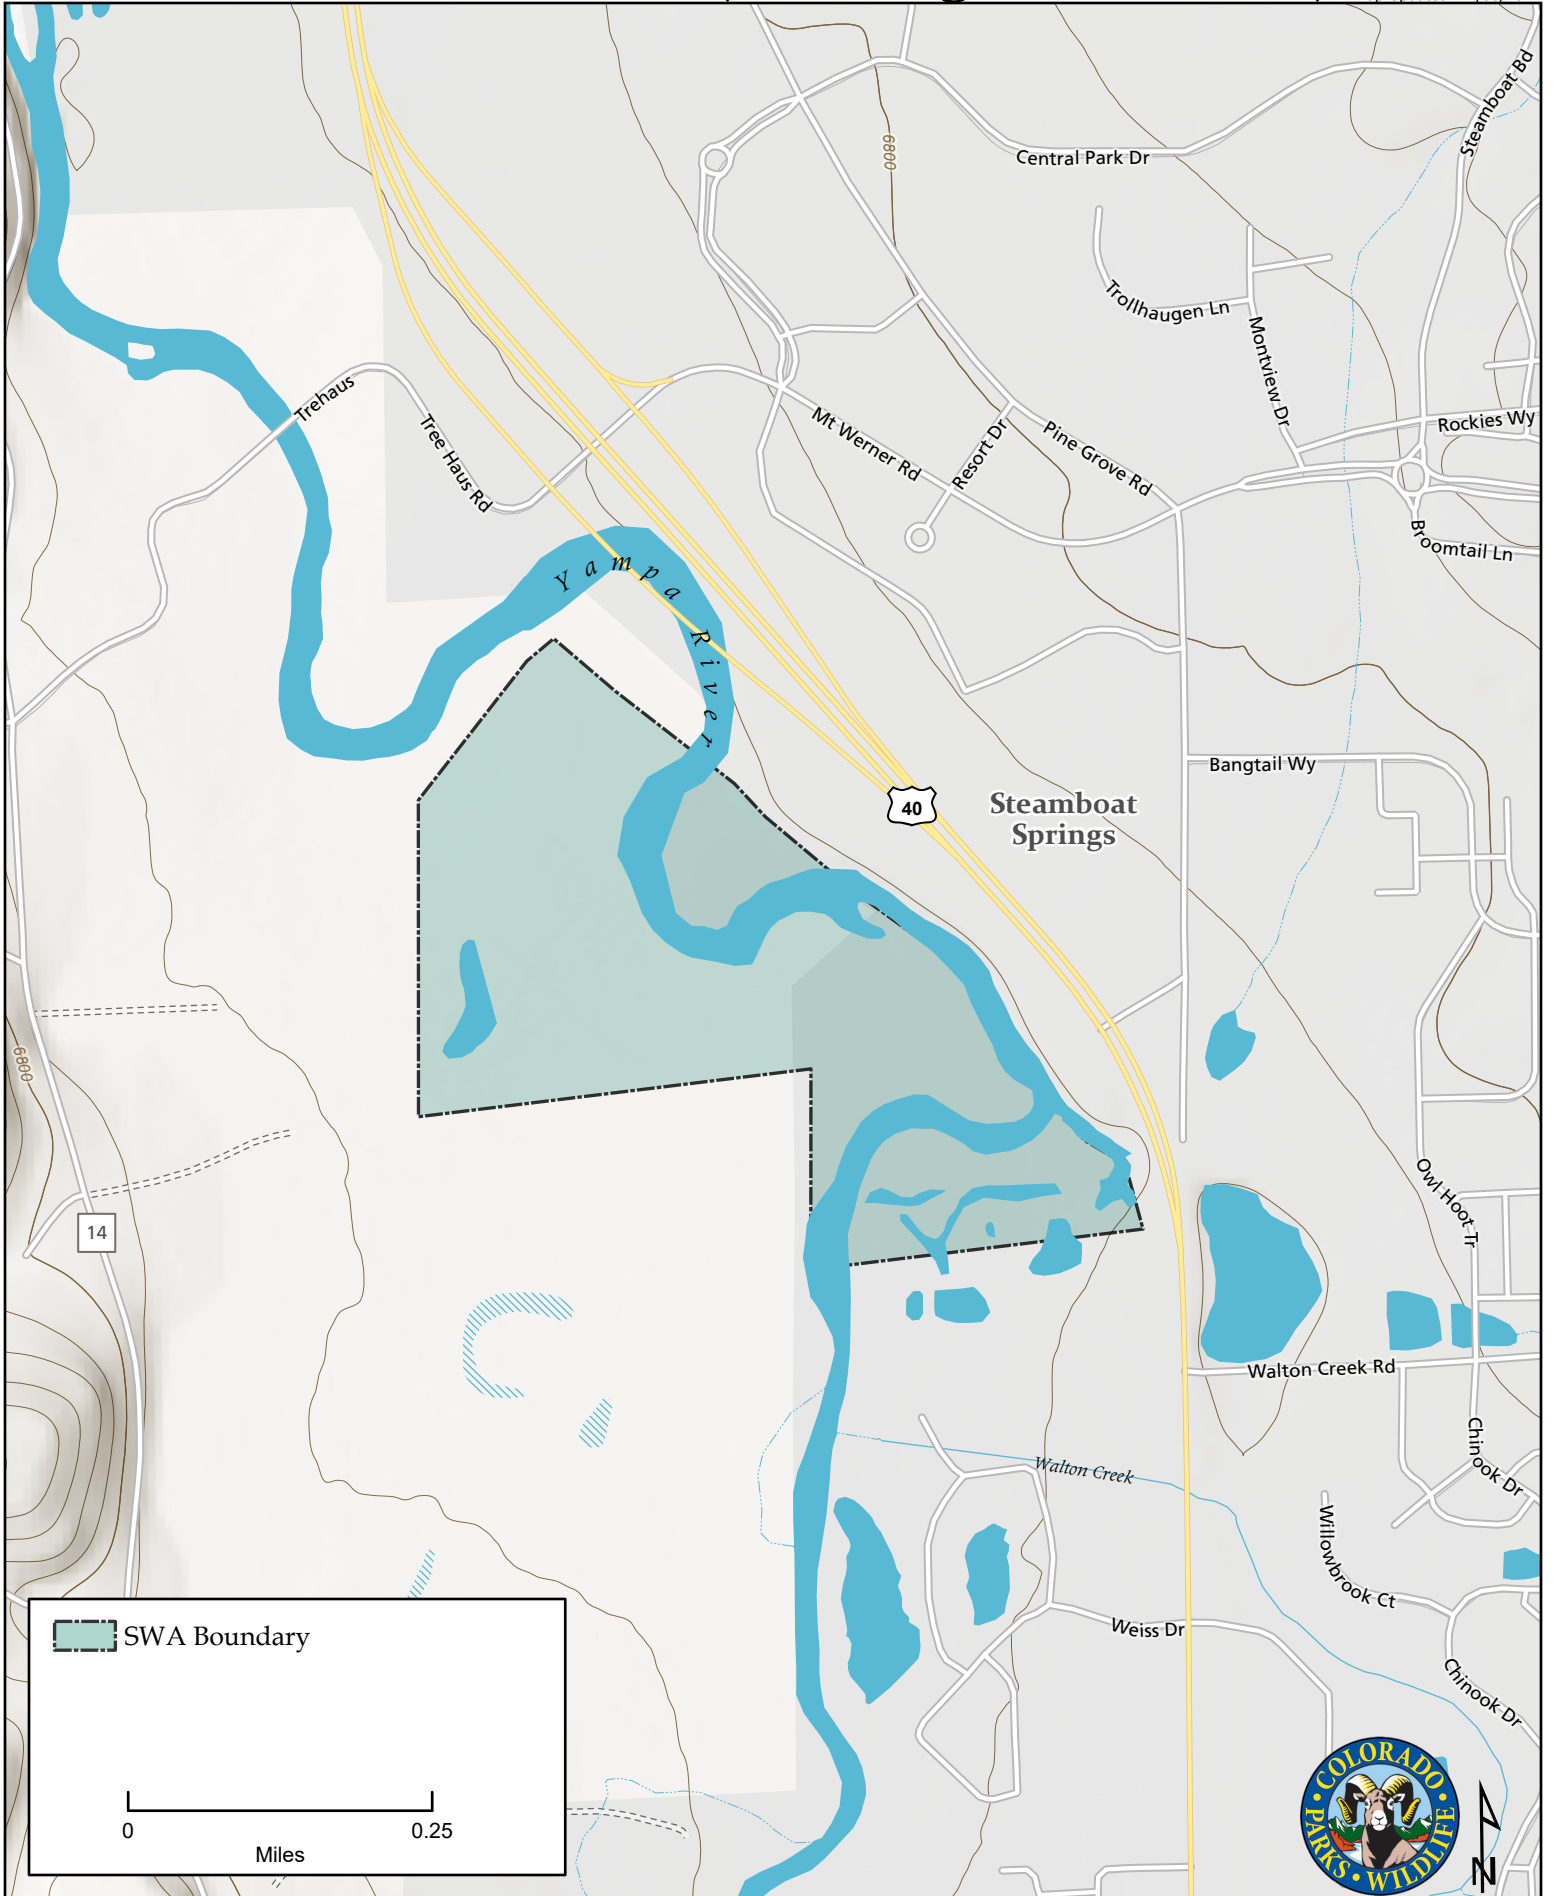

Mount Werner SWA (Fishing Easement)

Map Updated: 12/30/2024

Mount Werner SWA - Routt County

From Steamboat Springs, go 2 miles S on Hwy. 40 (Lincoln Ave.). Take Mt. Werner exit and turn W onto Mt. Werner Rd. Parking lot is SW of the intersection, on the S side of Mt. Werner Rd.

Wildlife Area Offers:

Fishing: Coldwater Stream

Regulations:

In addition to those restrictions listed in regulation #900 the below listed provisions or restrictions apply (see Chapter 9, <https://cpw.state.co.us/rules-and-regulations>).