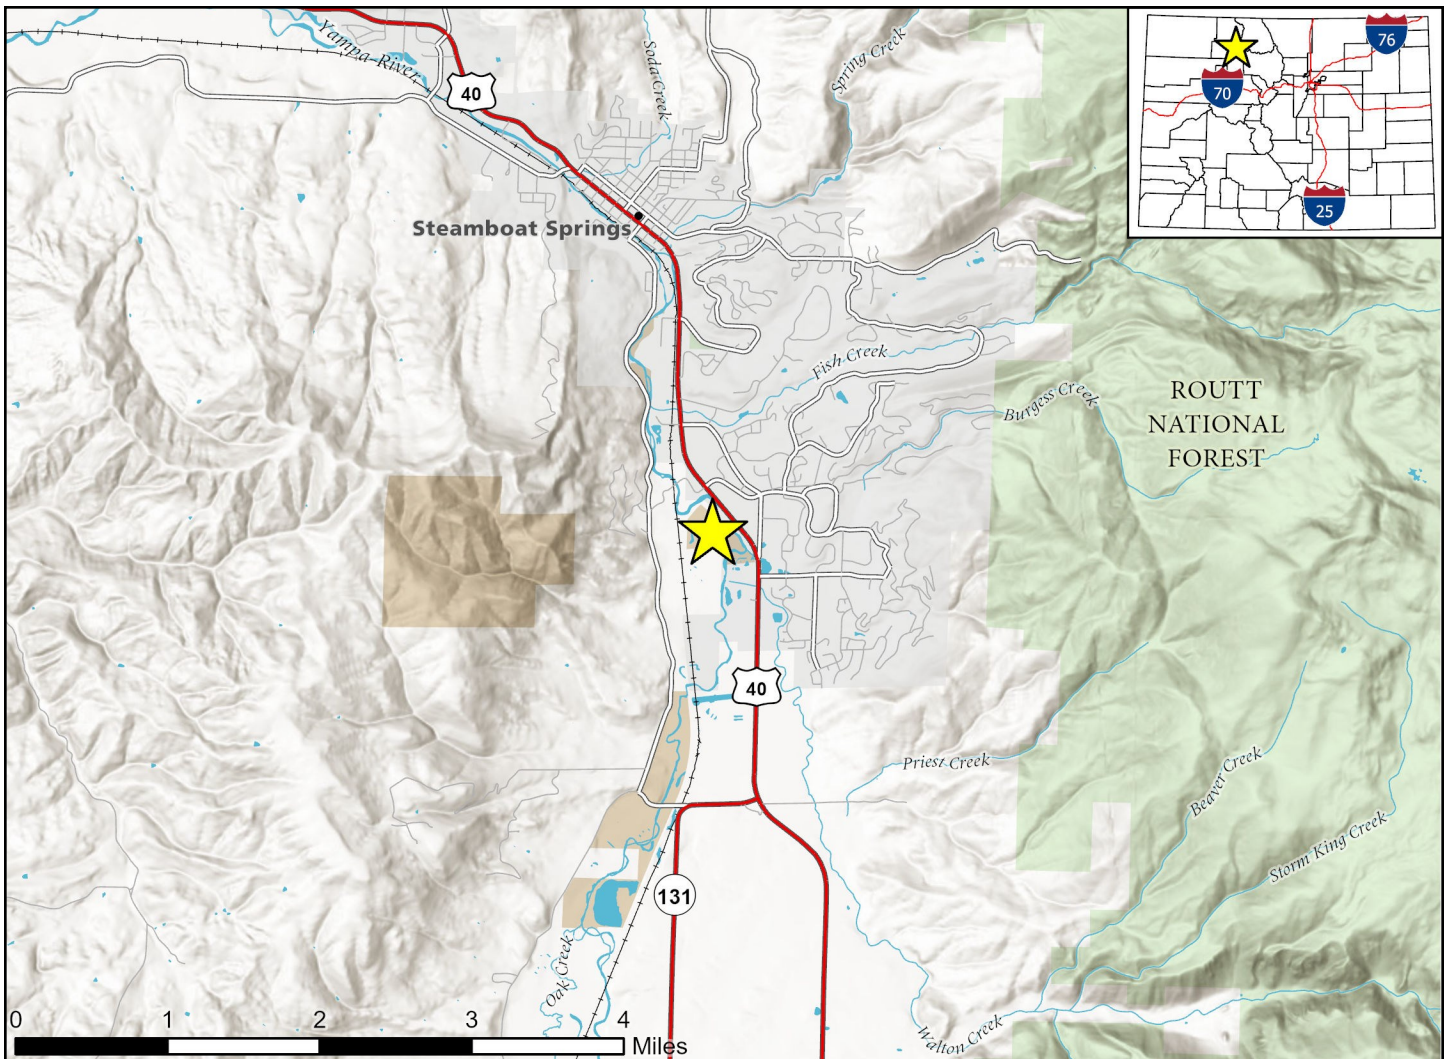

Mount Werner SWA (Fishing Easement)

Map Updated: 12/30/2024

Mount Werner SWA - Routt County

From Steamboat Springs, go 2 miles S on Hwy. 40 (Lincoln Ave.). Take Mt. Werner exit and turn W onto Mt. Werner Rd. Parking lot is SW of the intersection, on the S side of Mt. Werner Rd.

Wildlife Area Offers:

Fishing: Coldwater Stream

Regulations:

In addition to those restrictions listed in regulation #900 the below listed provisions or restrictions apply (see Chapter 9, <https://cpw.state.co.us/rules-and-regulations>).