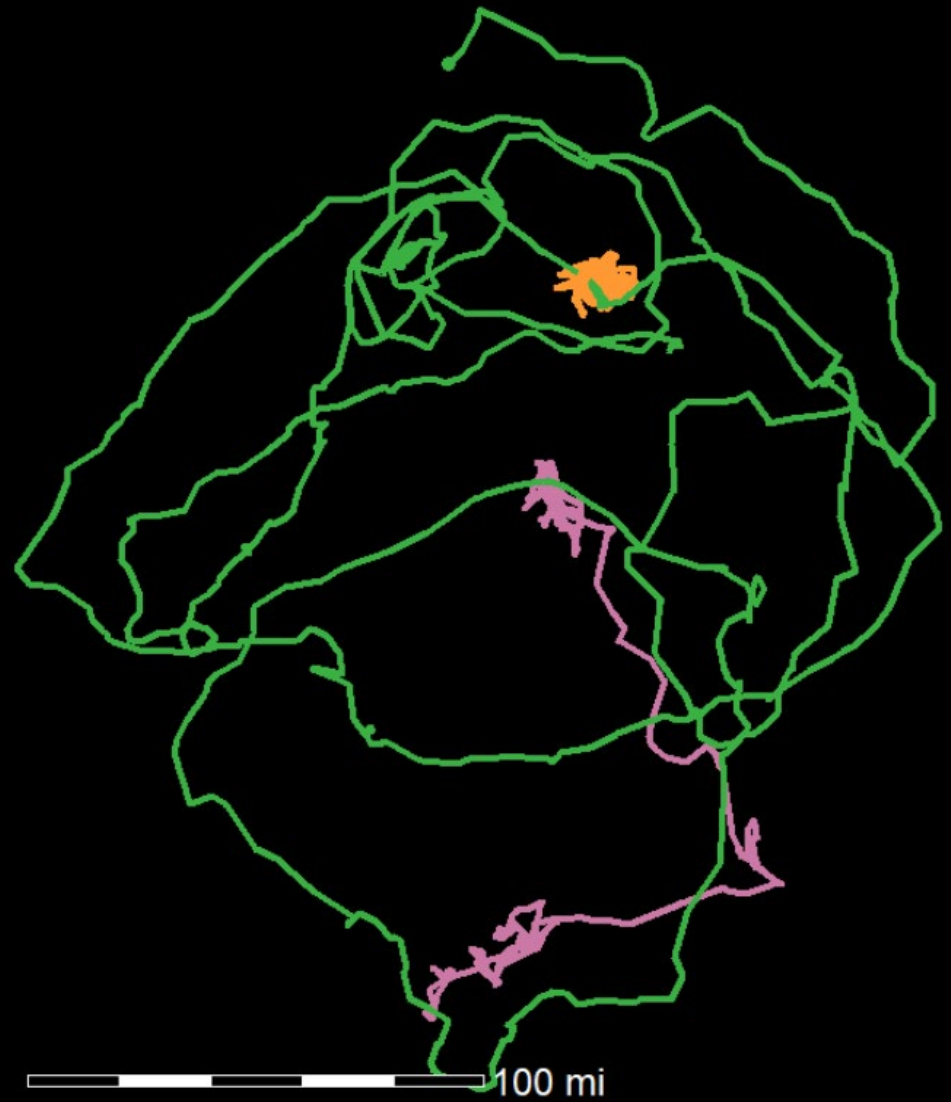

Wolf Movement (May 1-July 31): Apr 30, 2024

Wolf Movement

30 mi

Wolf ID  2302  2312

LIVE LIFE
OUTSIDE

2312 Movement

Pre and post
denning

LIVE LIFE
OUTSIDE

LIVE LIFE
OUTSIDE

Questions?

LIVE LIFE
OUTSIDE

Wolf Movement (May 1-July 31): Jun 30, 2024

Wolf ID 2302 2312

Wolf Movement (March 1-May 31): May 31, 2024

Wolf ID 2312 pre-denning 2312 post-denning

LIVE LIFE OUTSIDE

Wolf Movement (January 16 - June 30): Jun 30, 2025

Wolf 2516 Movement: Jun 30, 2025

Wolf ID ◆ 2310 ◆ 2506 ◆ 2516

LIVE LIFE
OUTSIDE