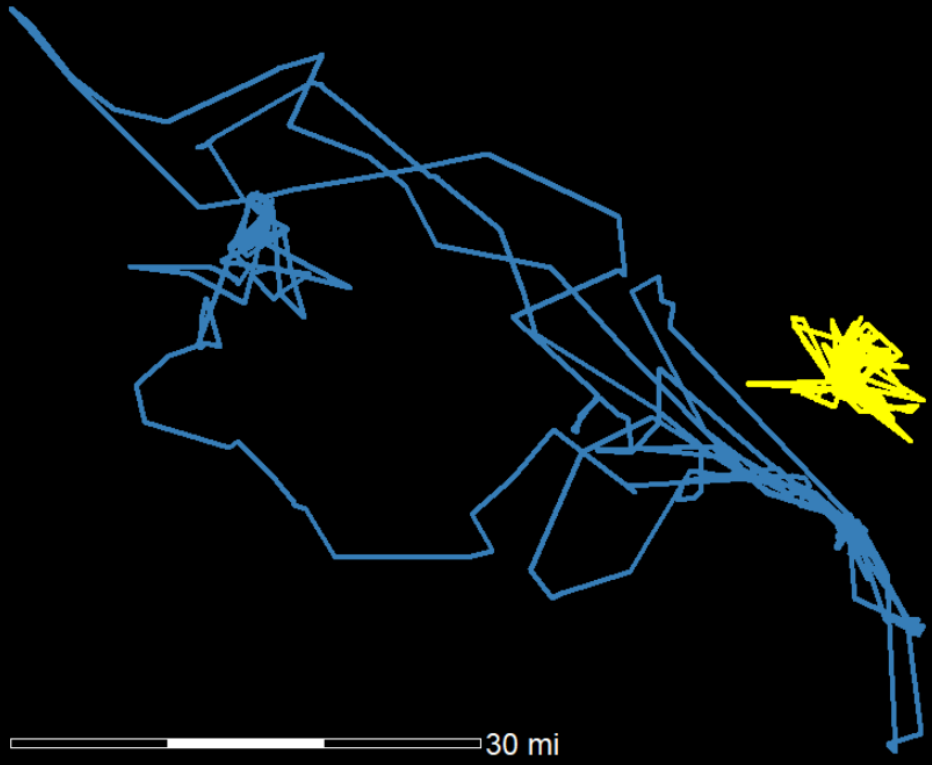

Wolf Movement (May 1-July 31): Apr 30, 2024

Wolf Movement

30 mi

Wolf ID  2302  2312

LIVE LIFE
OUTSIDE

2312 Movement

Pre and post
denning

LIVE LIFE
OUTSIDE

2516 Movement

LIVE LIFE
OUTSIDE

Movement comparisons of 2506/ 2516/2310

Wolf ID ● 2310 ● 2506 ● 2516

LIVE LIFE
OUTSIDE

Plans for 2026

- Working on agreements for sources
- Initiating conversations with local communities

LIVE LIFE
OUTSIDE

Questions?

LIVE LIFE
OUTSIDE

Wolf Movement (May 1-July 31): Jun 30, 2024

Wolf ID 2302 2312

Wolf Movement (March 1-May 31): May 31, 2024

Wolf ID 2312 pre-denning 2312 post-denning

LIVE LIFE OUTSIDE

Wolf Movement (January 16 - June 30): Jun 30, 2025

Wolf 2516 Movement: Jun 30, 2025

Wolf ID ◆ 2310 ◆ 2506 ◆ 2516

LIVE LIFE
OUTSIDE