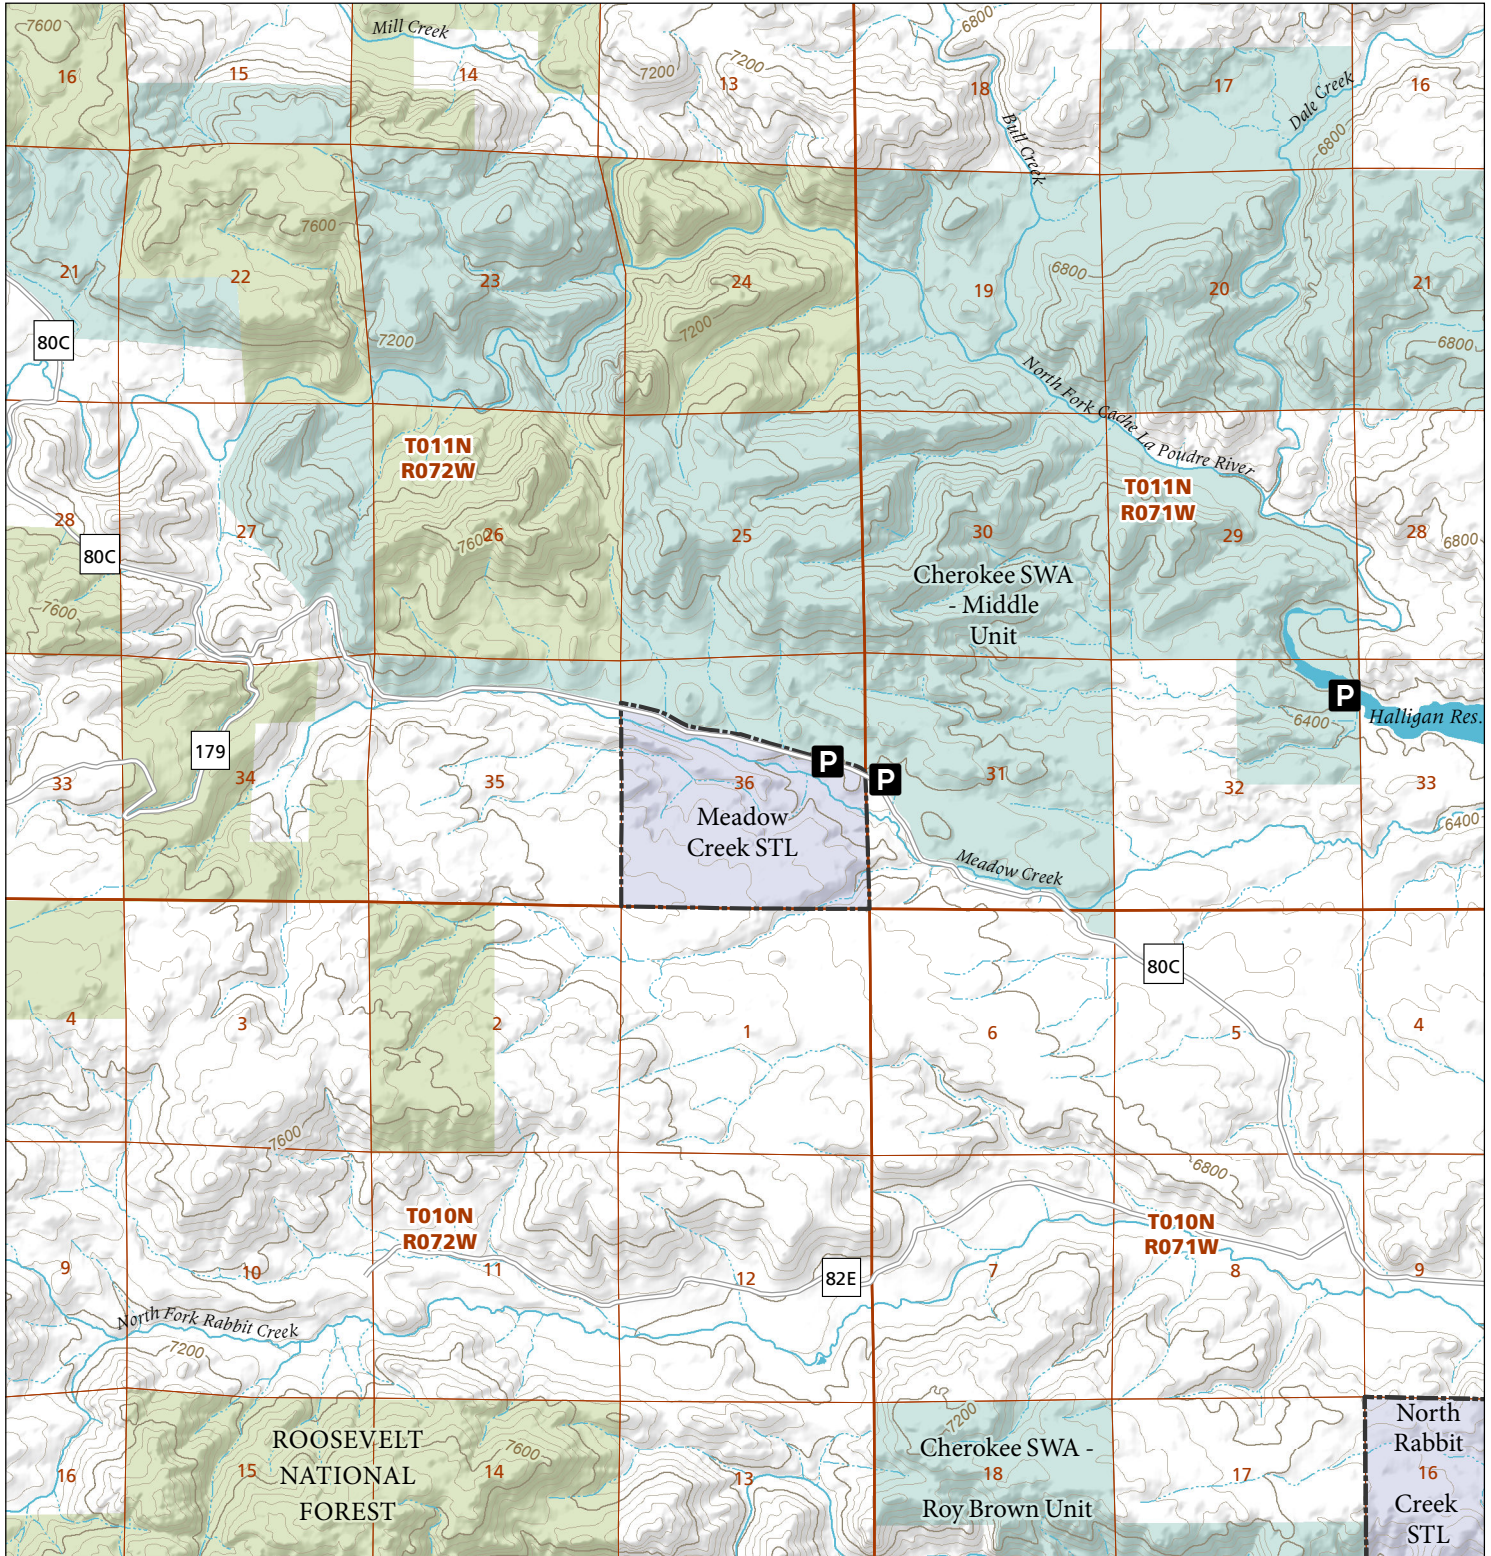

# Meadow Creek

## STL Hunting and Fishing Access Program

Please see the current Colorado State Recreation Lands brochure for listing of land use regulations and access points for this property and other SLB parcels open for wildlife related recreation. Also refer to the CPW Fishing and Hunting information brochure for current hunting and fishing regulations.

Map Updated: 8/26/2025

-  STL Boundary
-  Parking
-  SWA
-  US Forest Service
-  No Public Access