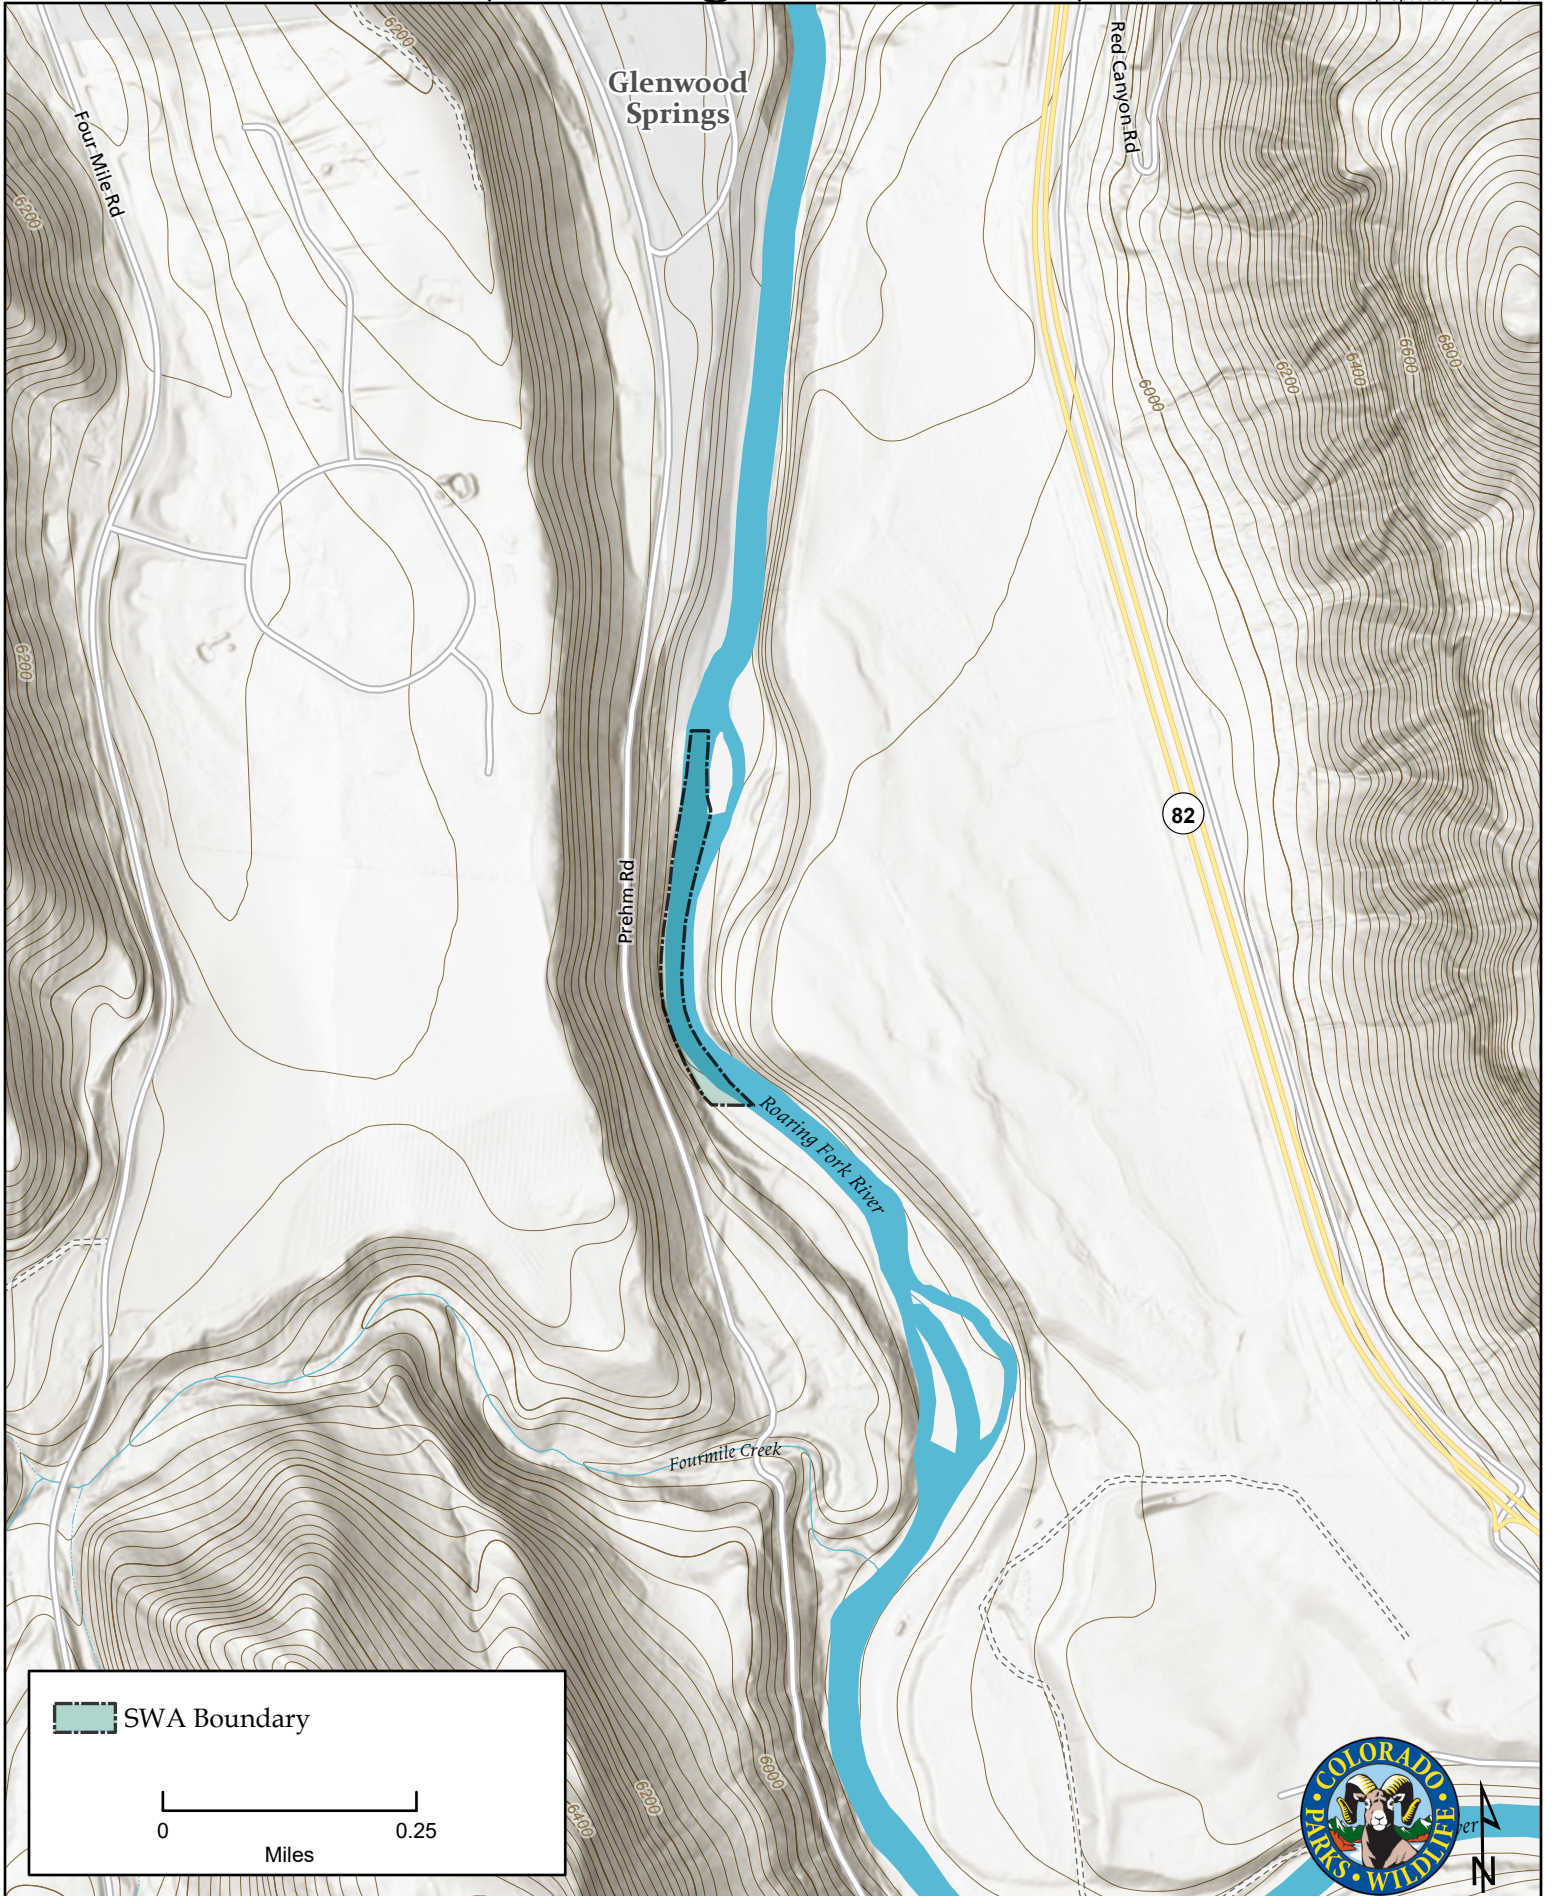

# Jackson SWA (Fishing Easement)

Map Updated: 12/30/2024

### Jackson SWA - Garfield County

Along Roaring Fork River between Carbondale and Glenwood Springs access along Prehm Road, 0.25 miles S of Glenwood’s Airport.

#### Wildlife Areas Offer:

Fishing: Cold-water river