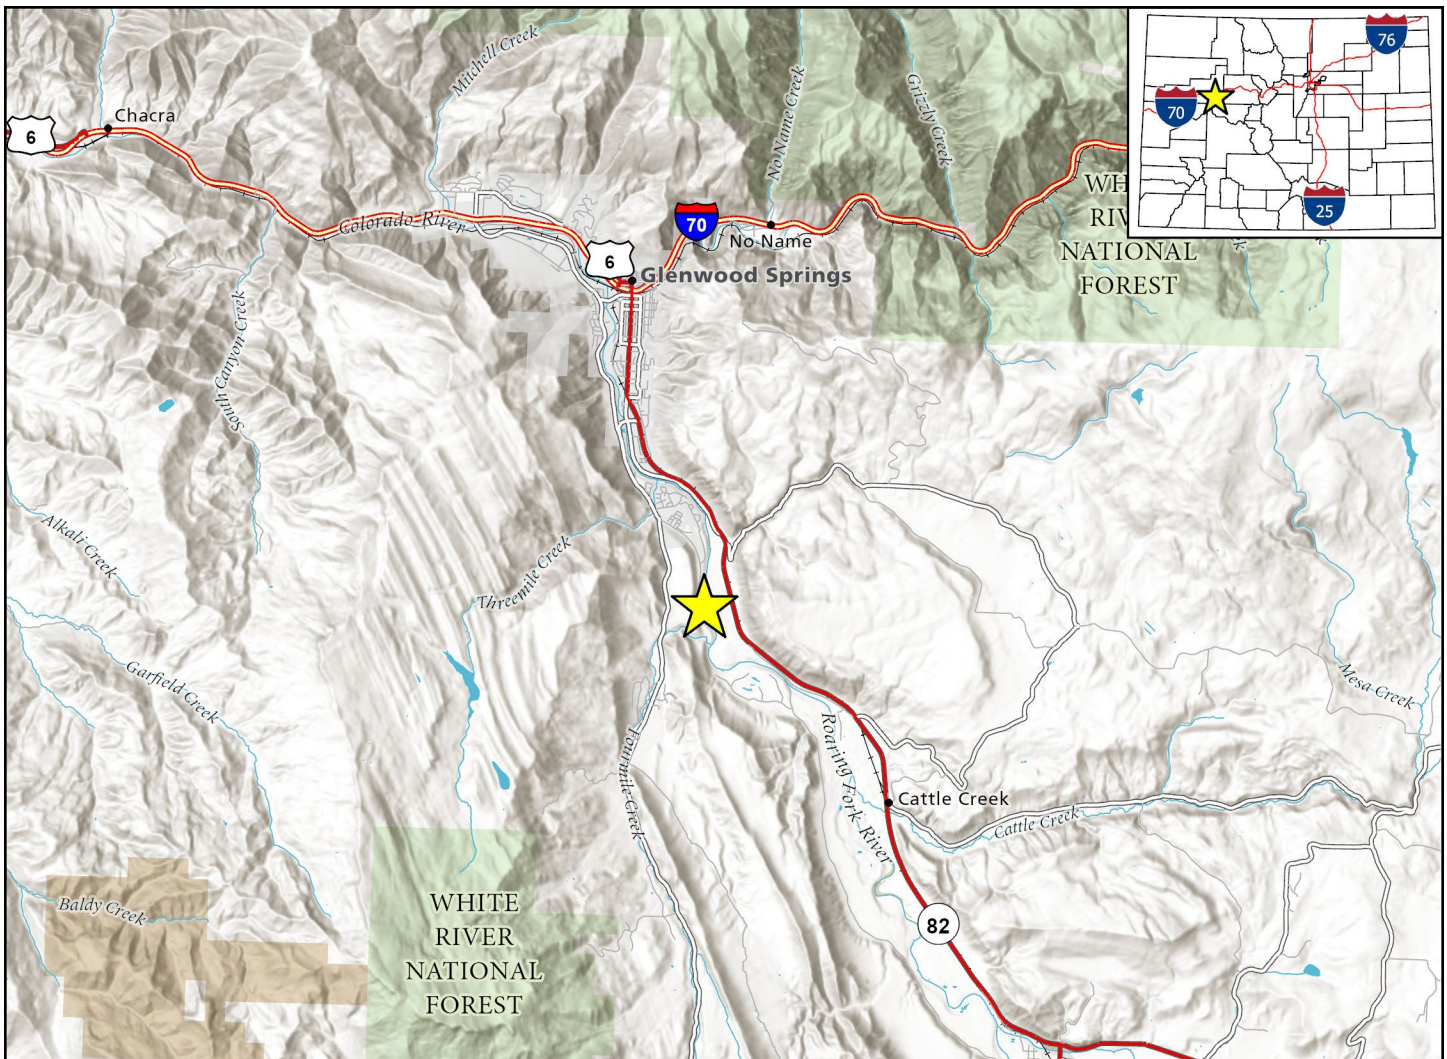

# Jackson SWA (Fishing Easement)

Map Updated: 12/30/2024

### Jackson SWA - Garfield County

Along Roaring Fork River between Carbondale and Glenwood Springs access along Prehm Road, 0.25 miles S of Glenwood’s Airport.

#### Wildlife Areas Offer:

Fishing: Cold-water river