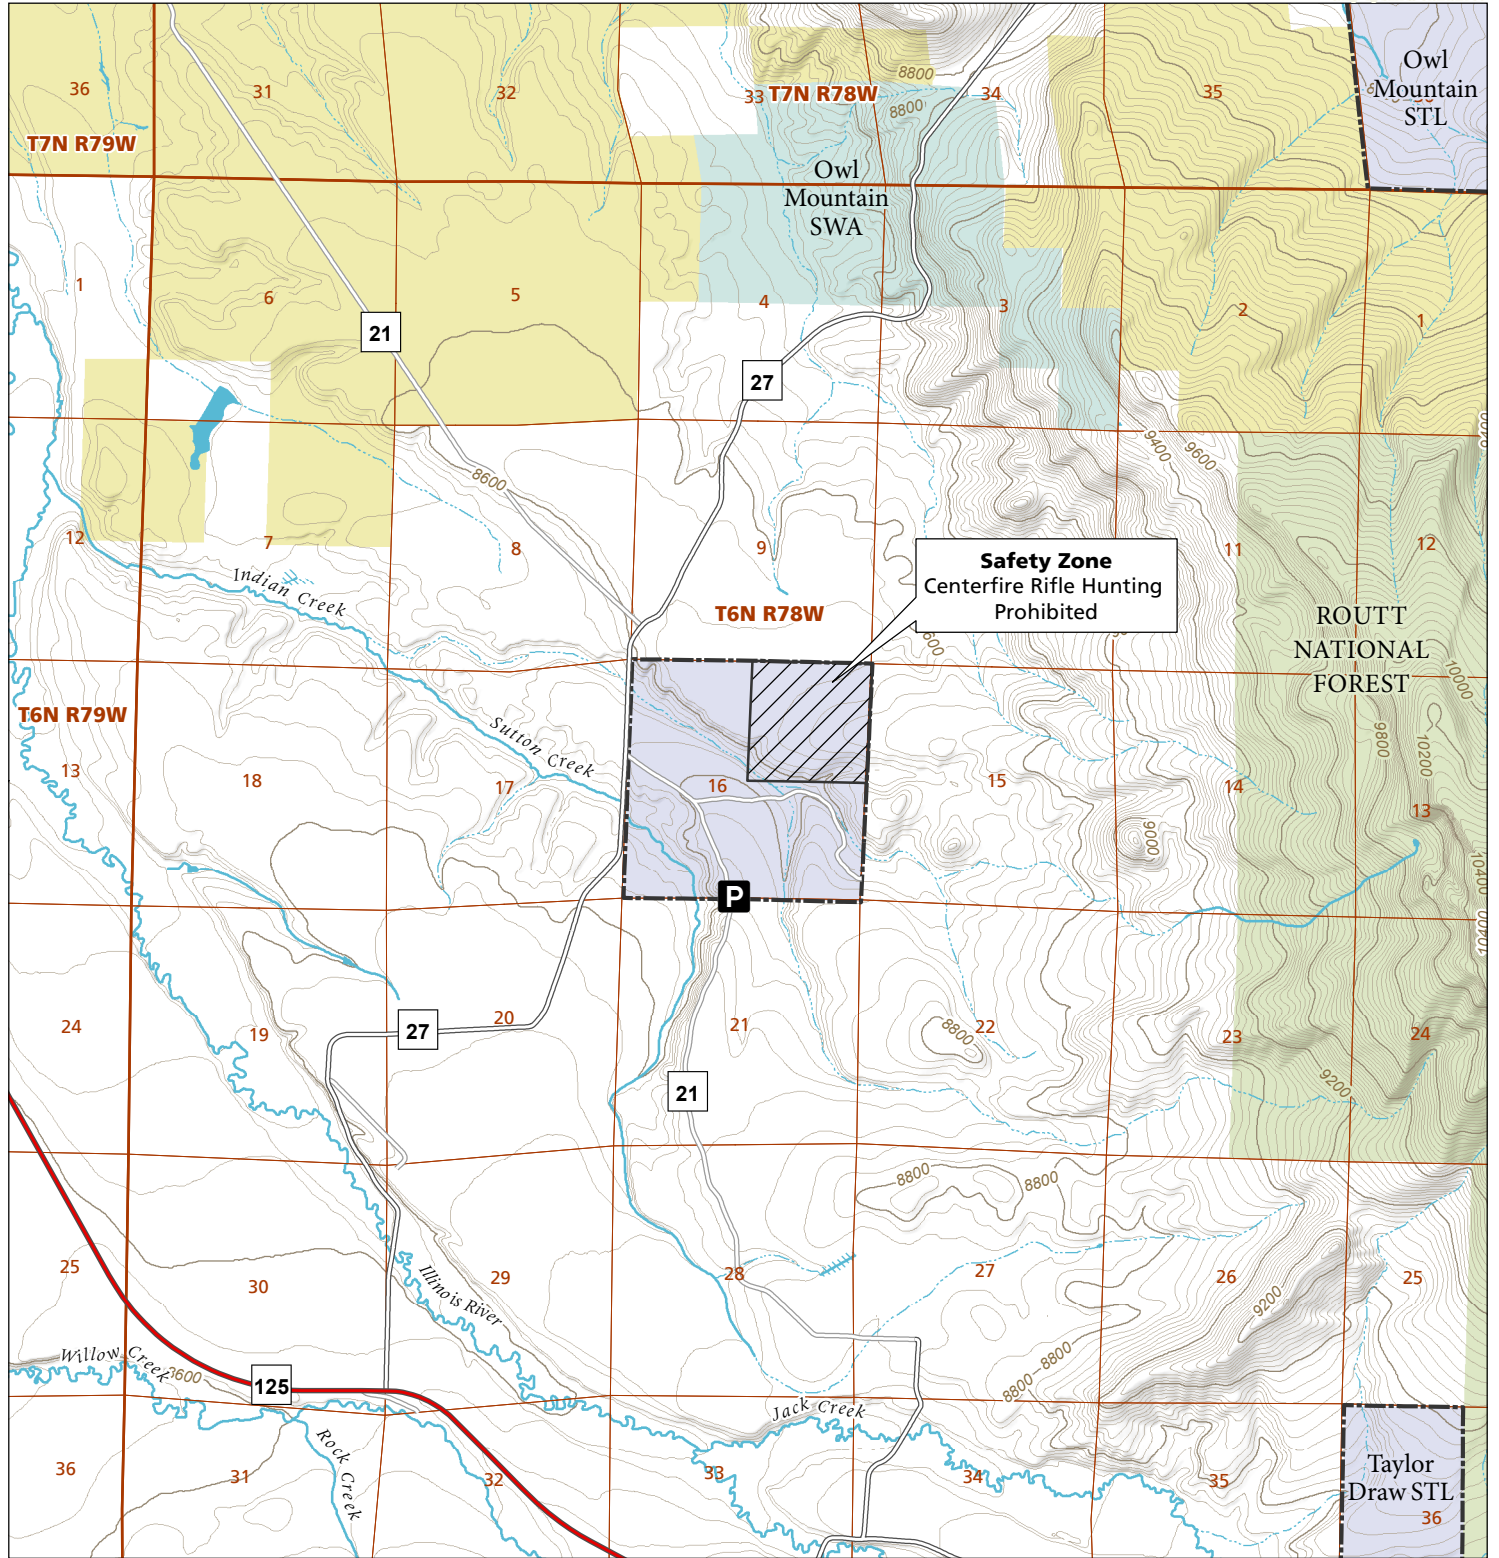

Indian Creek STL Public Access Program

Please see the current Colorado State Recreation Lands brochure for listing of land use regulations and access points for this property and other SLB parcels open for wildlife related recreation. Also refer to the CPW Fishing and Hunting information brochure for current hunting and fishing regulations.

Map Updated: 10/23/2014

Safety Zone
Centerfire Rifle Hunting Prohibited

-  STL Boundary
-  Safety Zone
-  Parking
-  SWA
-  BLM
-  US Forest Service
-  State Park