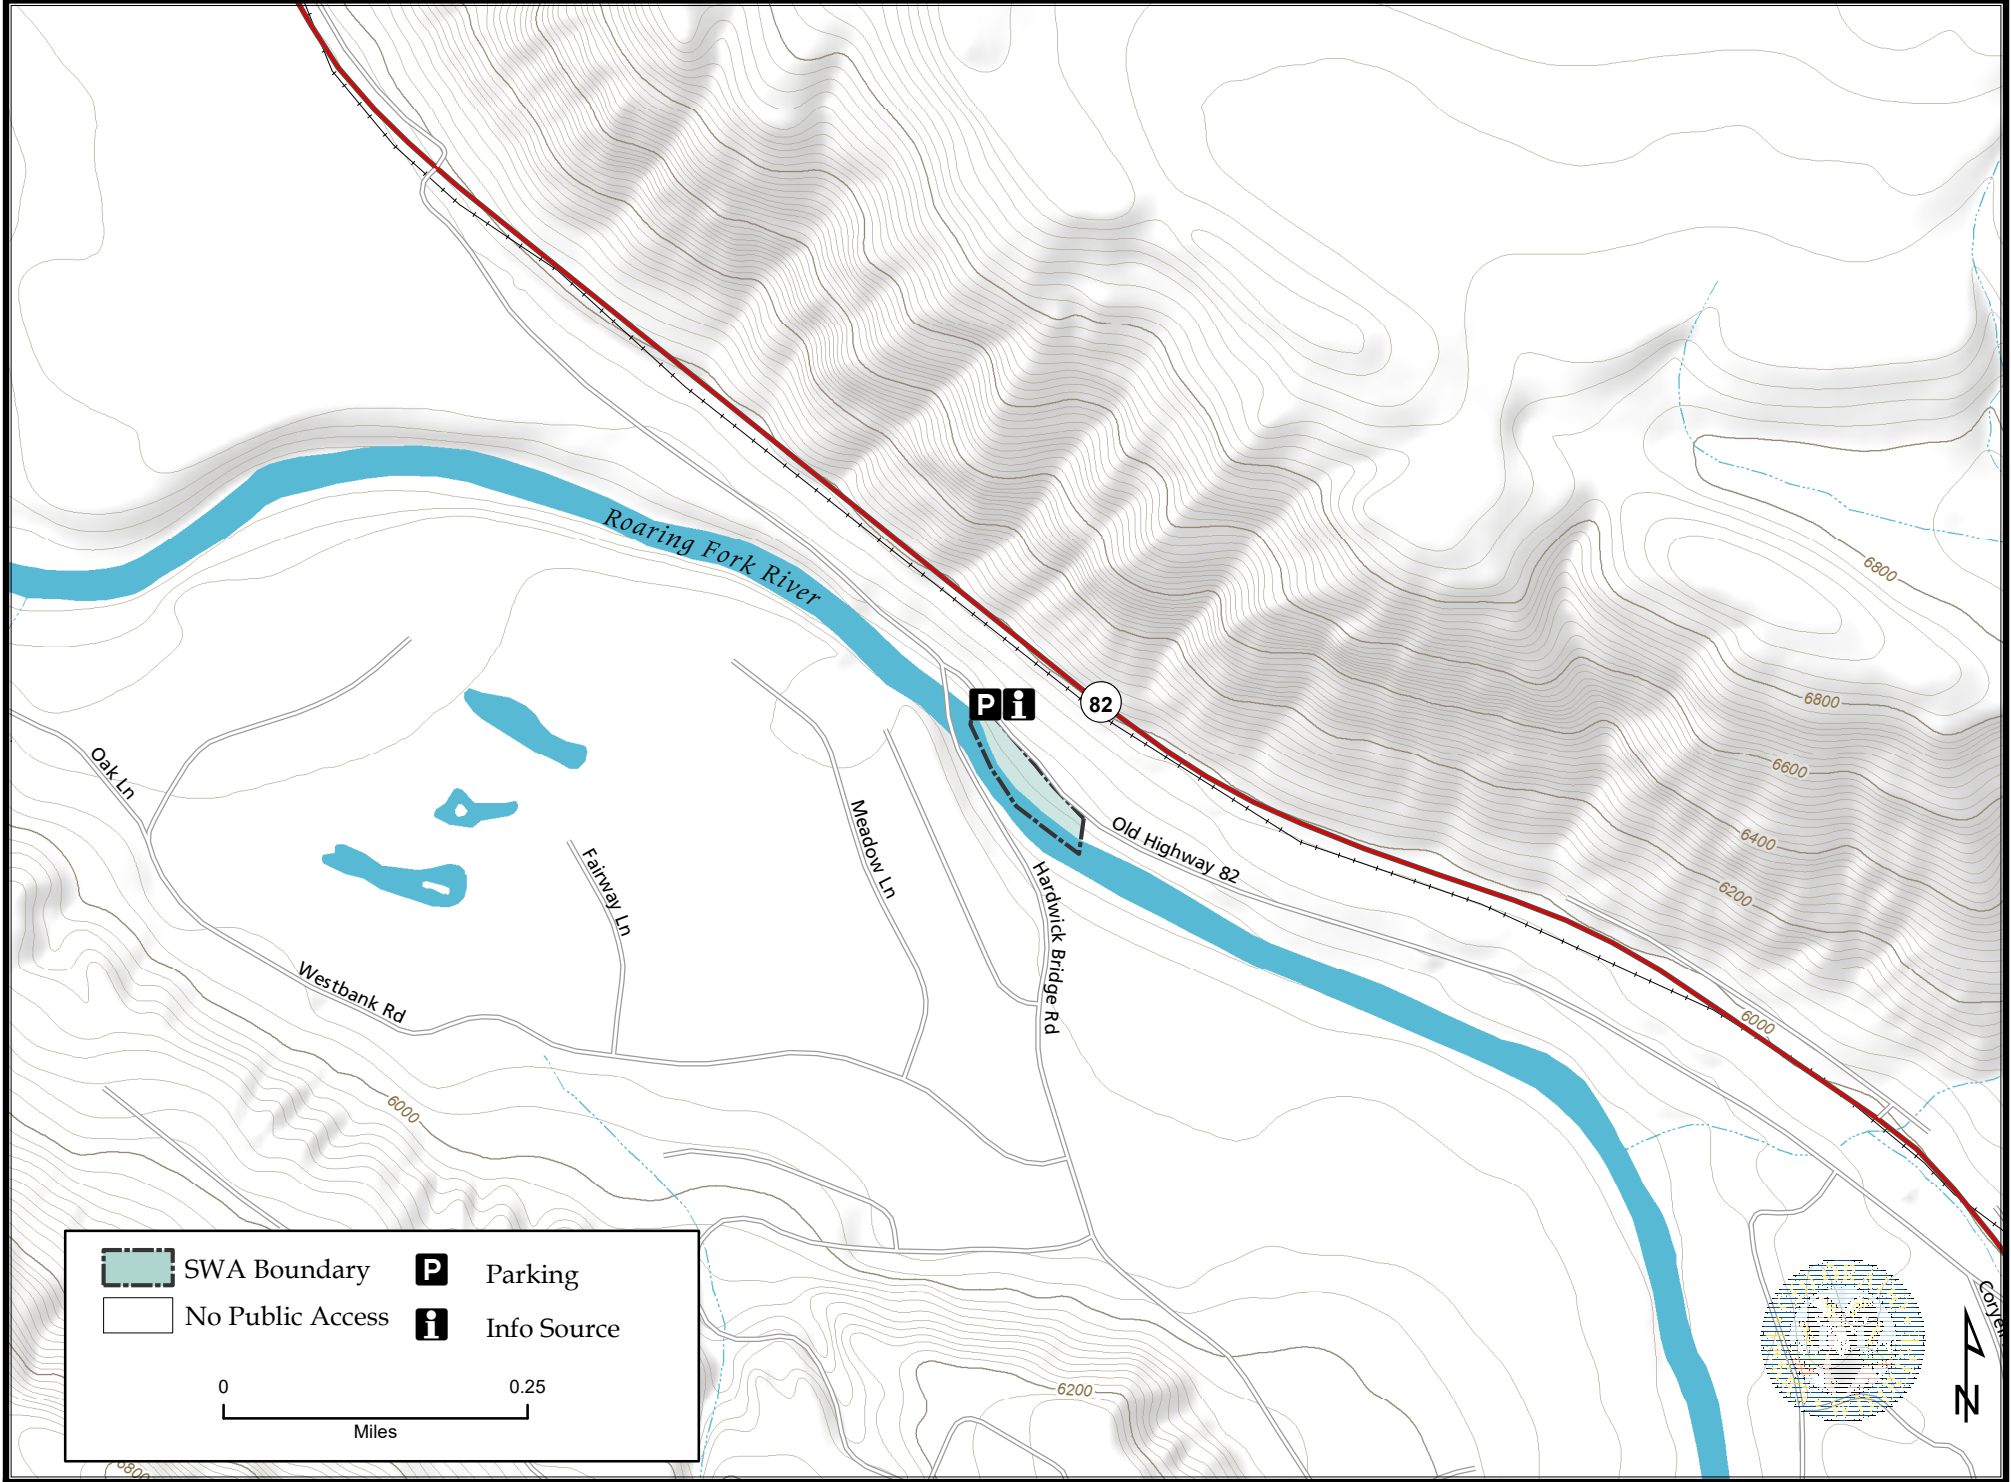

# Sam Caudill State Wildlife Area

Map Updated: 10/19/2023

	SWA Boundary		Parking
	No Public Access		Info Source

0 0.25  
Miles

### Sam Caudill State Wildlife Area - Garfield County

From Glenwood Springs, go south on HWY 82, turn right at mile marker 5 on CR-154.

**Wildlife Area Offers:**

Fishing: Coldwater Stream

Recreation: Boating