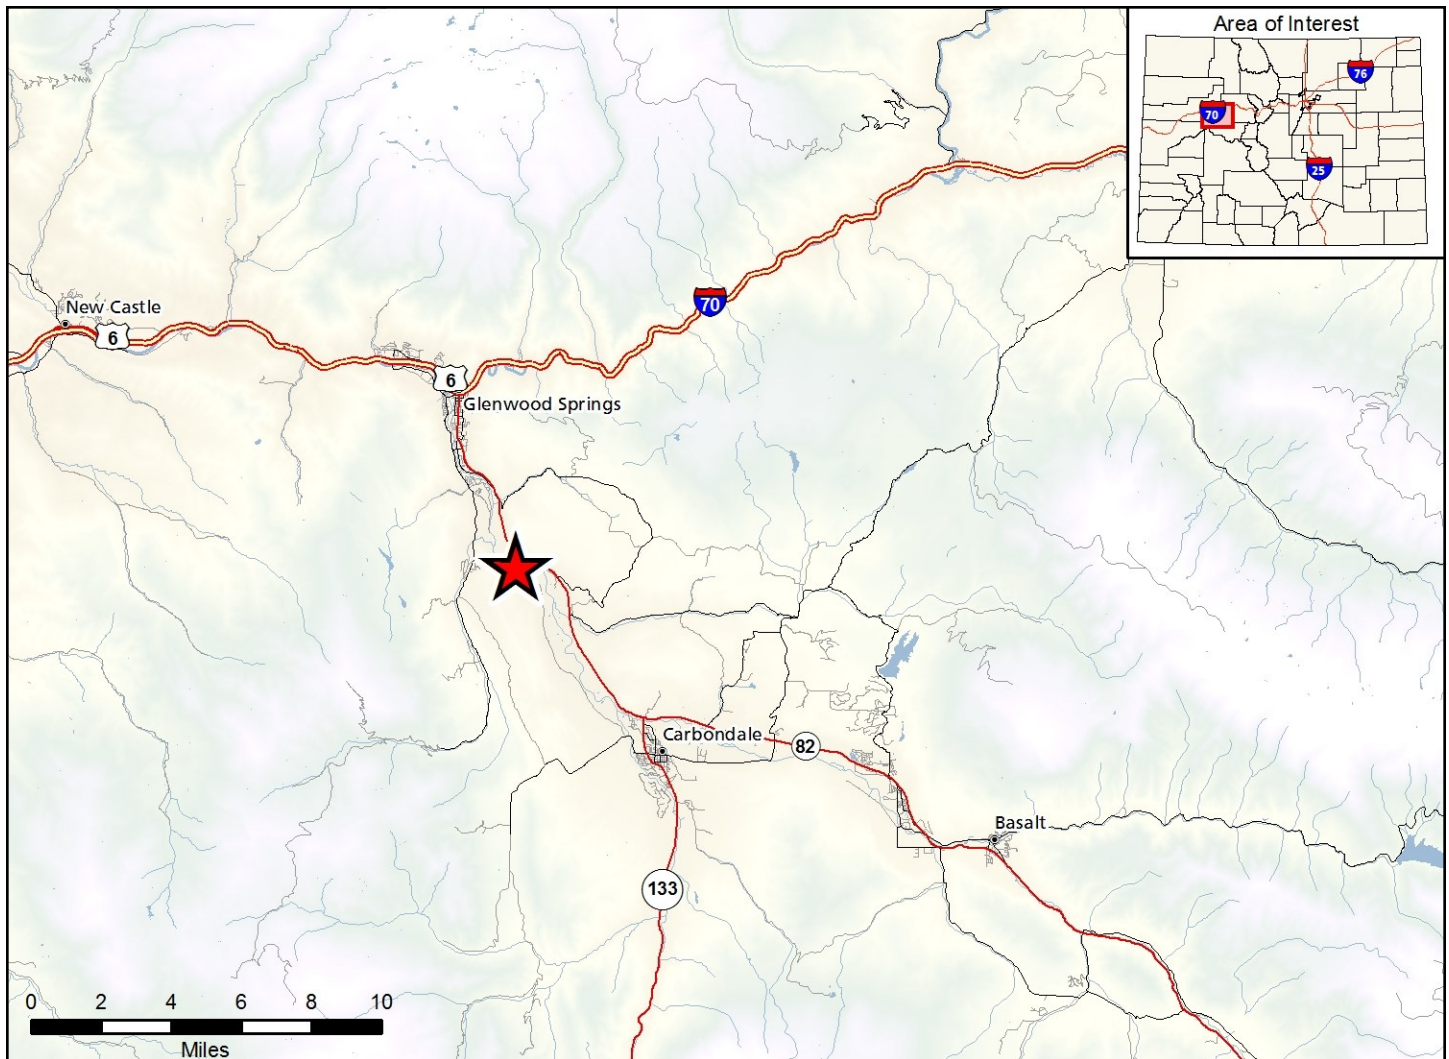

# Sam Caudill State Wildlife Area

Map Updated: 10/19/2023

	SWA Boundary		Parking
	No Public Access		Info Source

0 0.25  
Miles

### Sam Caudill State Wildlife Area - Garfield County

From Glenwood Springs, go south on HWY 82, turn right at mile marker 5 on CR-154.

**Wildlife Area Offers:**

Fishing: Coldwater Stream

Recreation: Boating