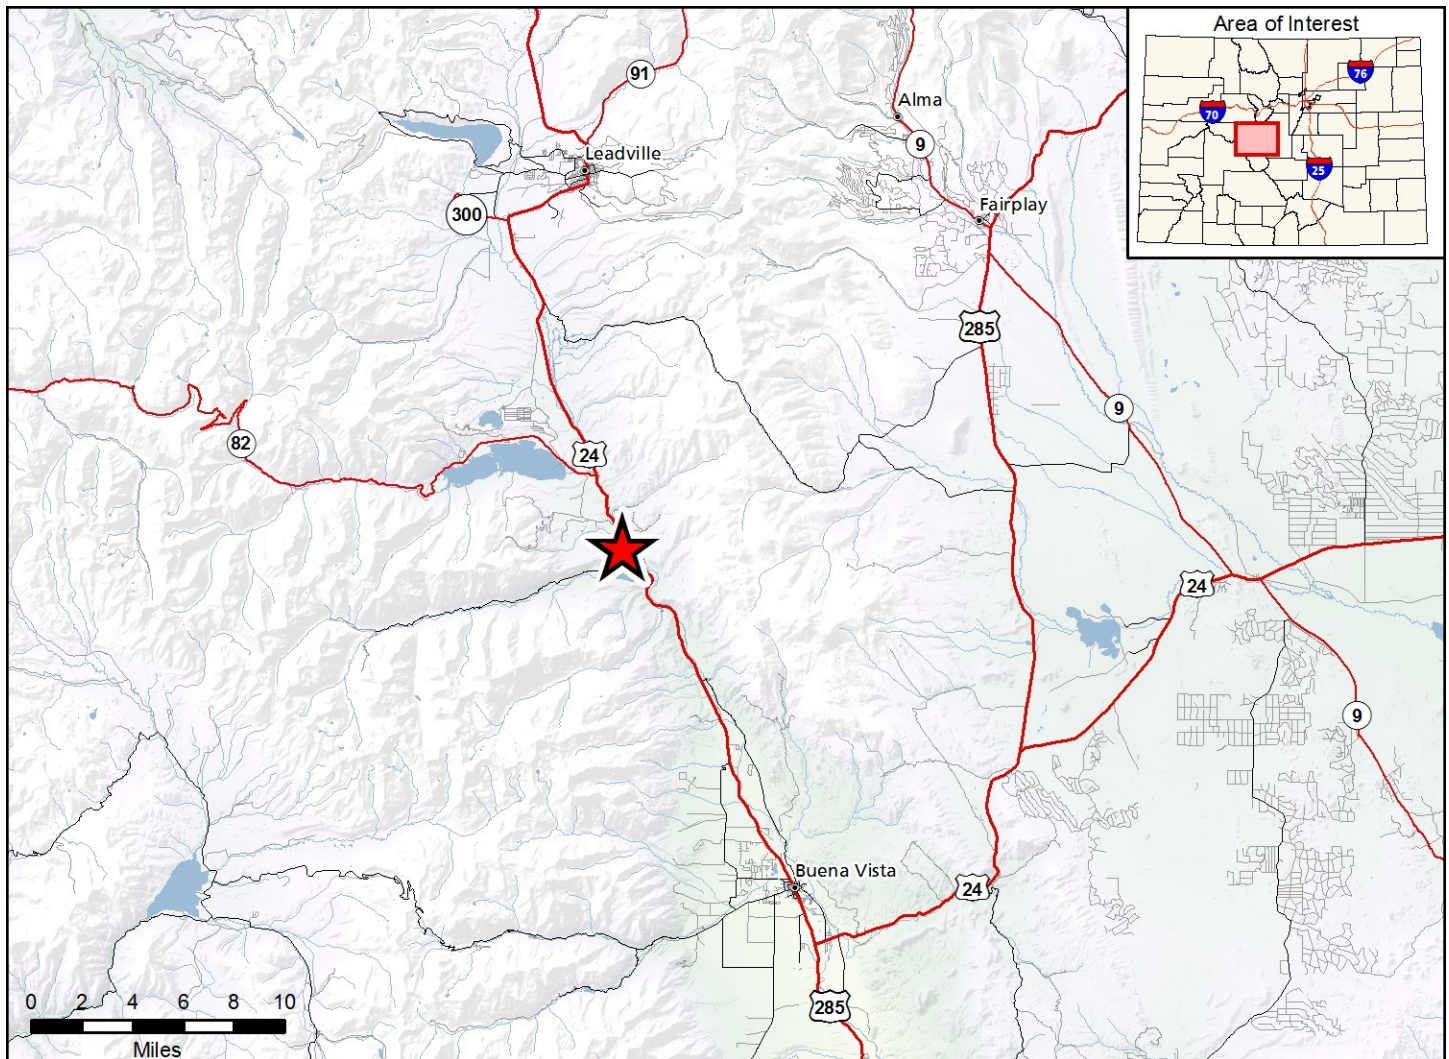

# Granite State Wildlife Area

Map Updated: 5/30/2018

### Granite SWA - Chaffee County

From Buena Vista, go 17 miles north on Highway 24. Access from Chaffee-Lake County line downstream to 1/4 mile below Granite Bridge. Fishing access only.

#### Wildlife Area Offers:

Fishing: Coldwater Stream