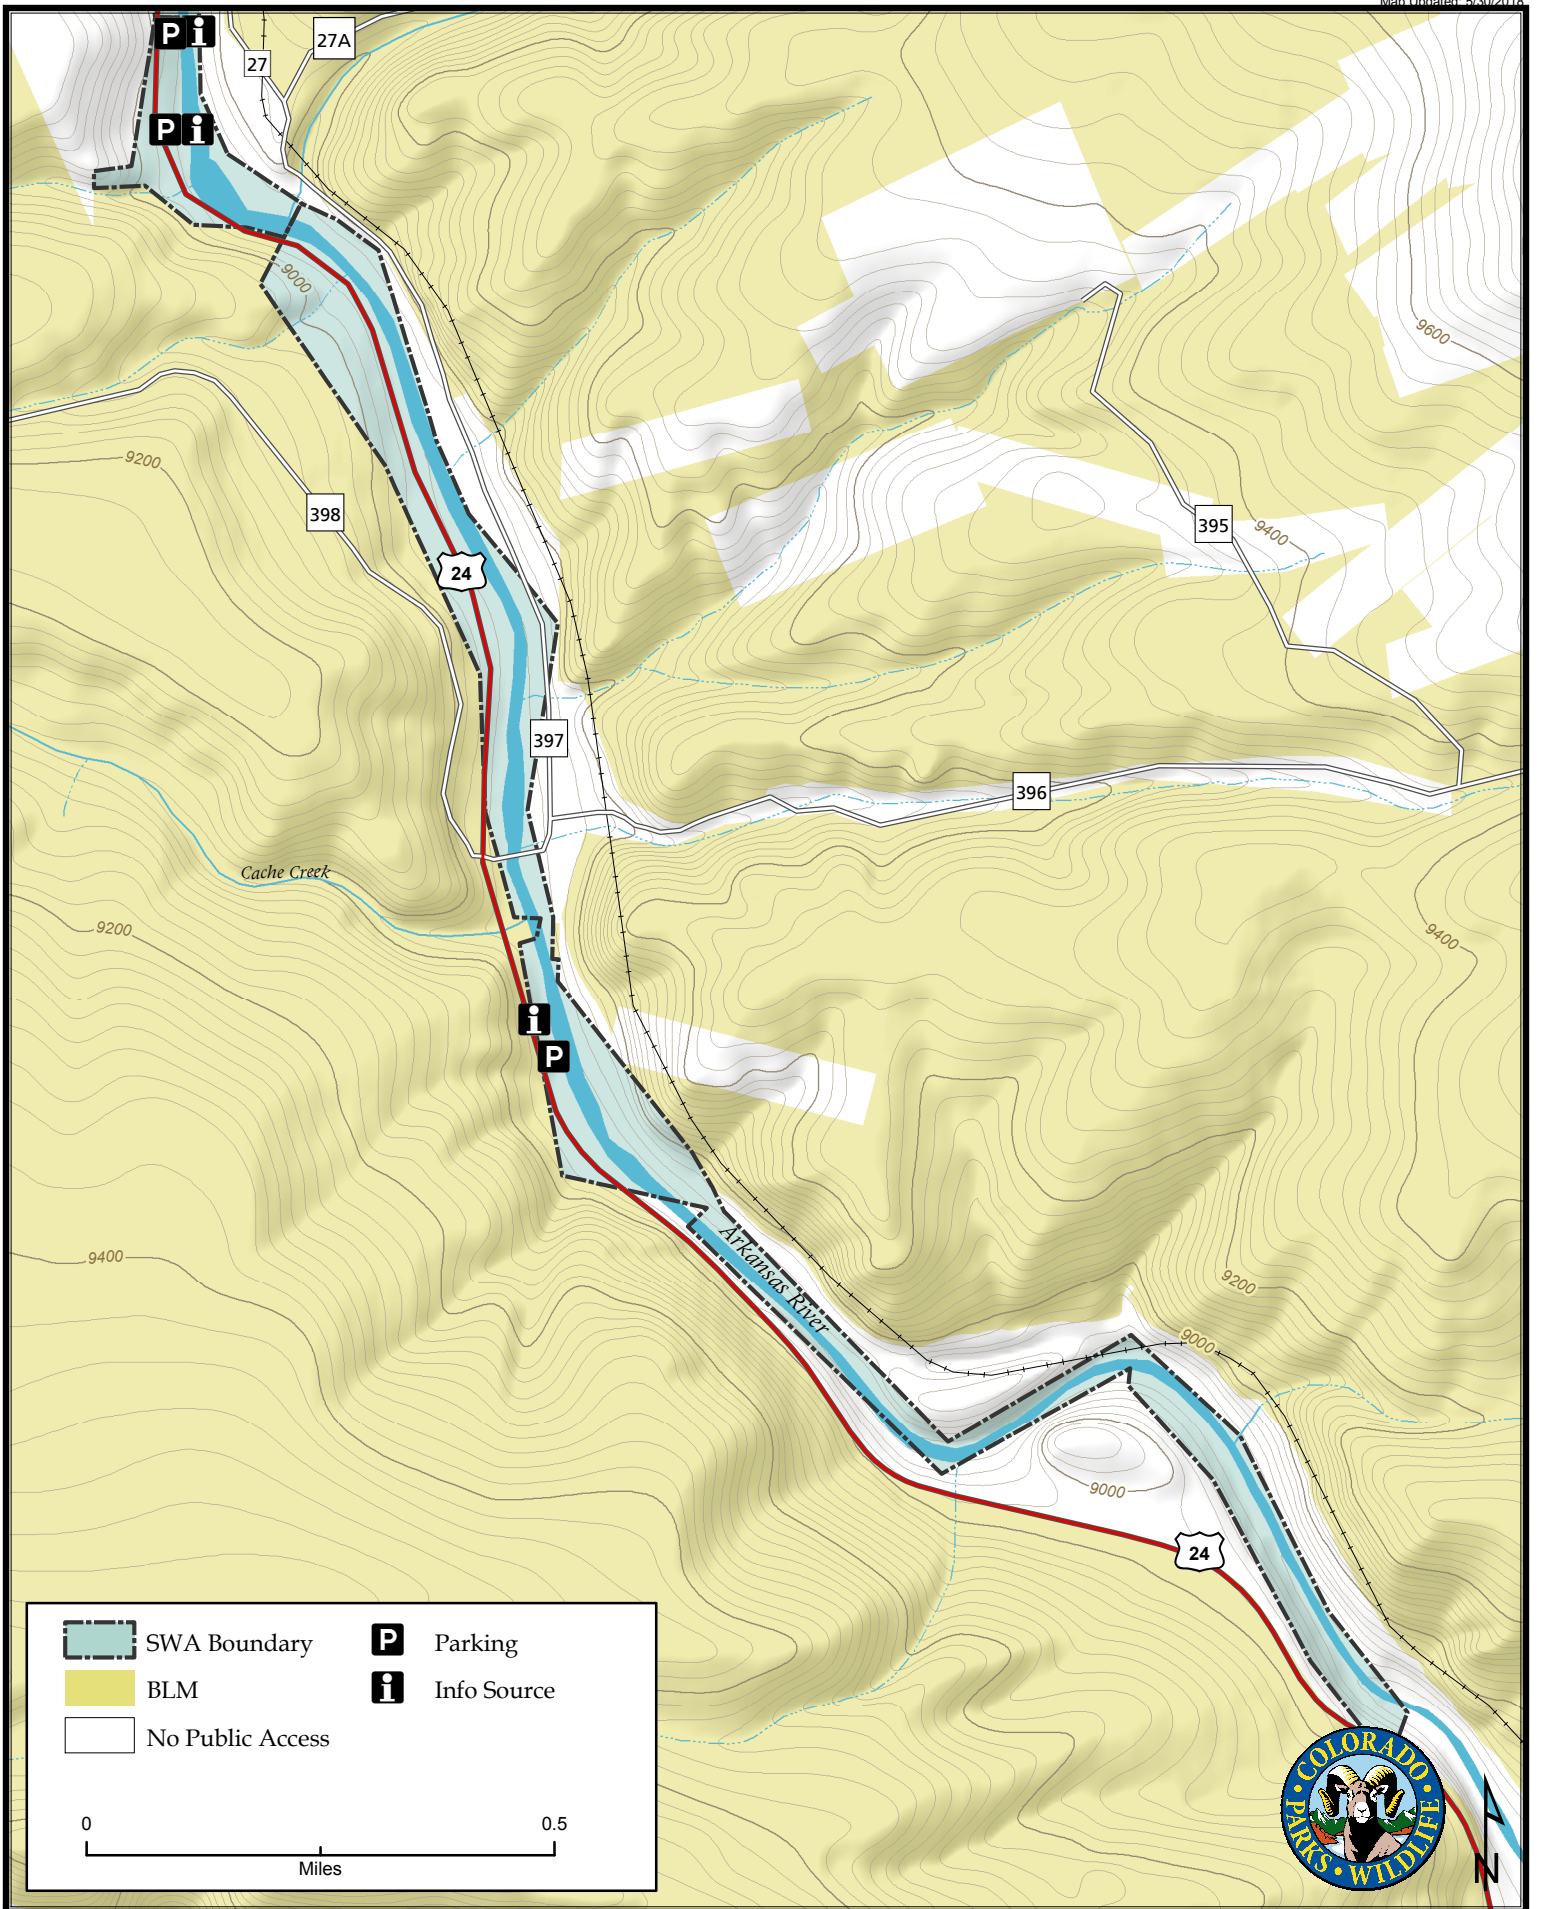

# Granite State Wildlife Area

Map Updated: 5/30/2018

### Granite SWA - Chaffee County

From Buena Vista, go 17 miles north on Highway 24. Access from Chaffee-Lake County line downstream to 1/4 mile below Granite Bridge. Fishing access only.

#### Wildlife Area Offers:

Fishing: Coldwater Stream