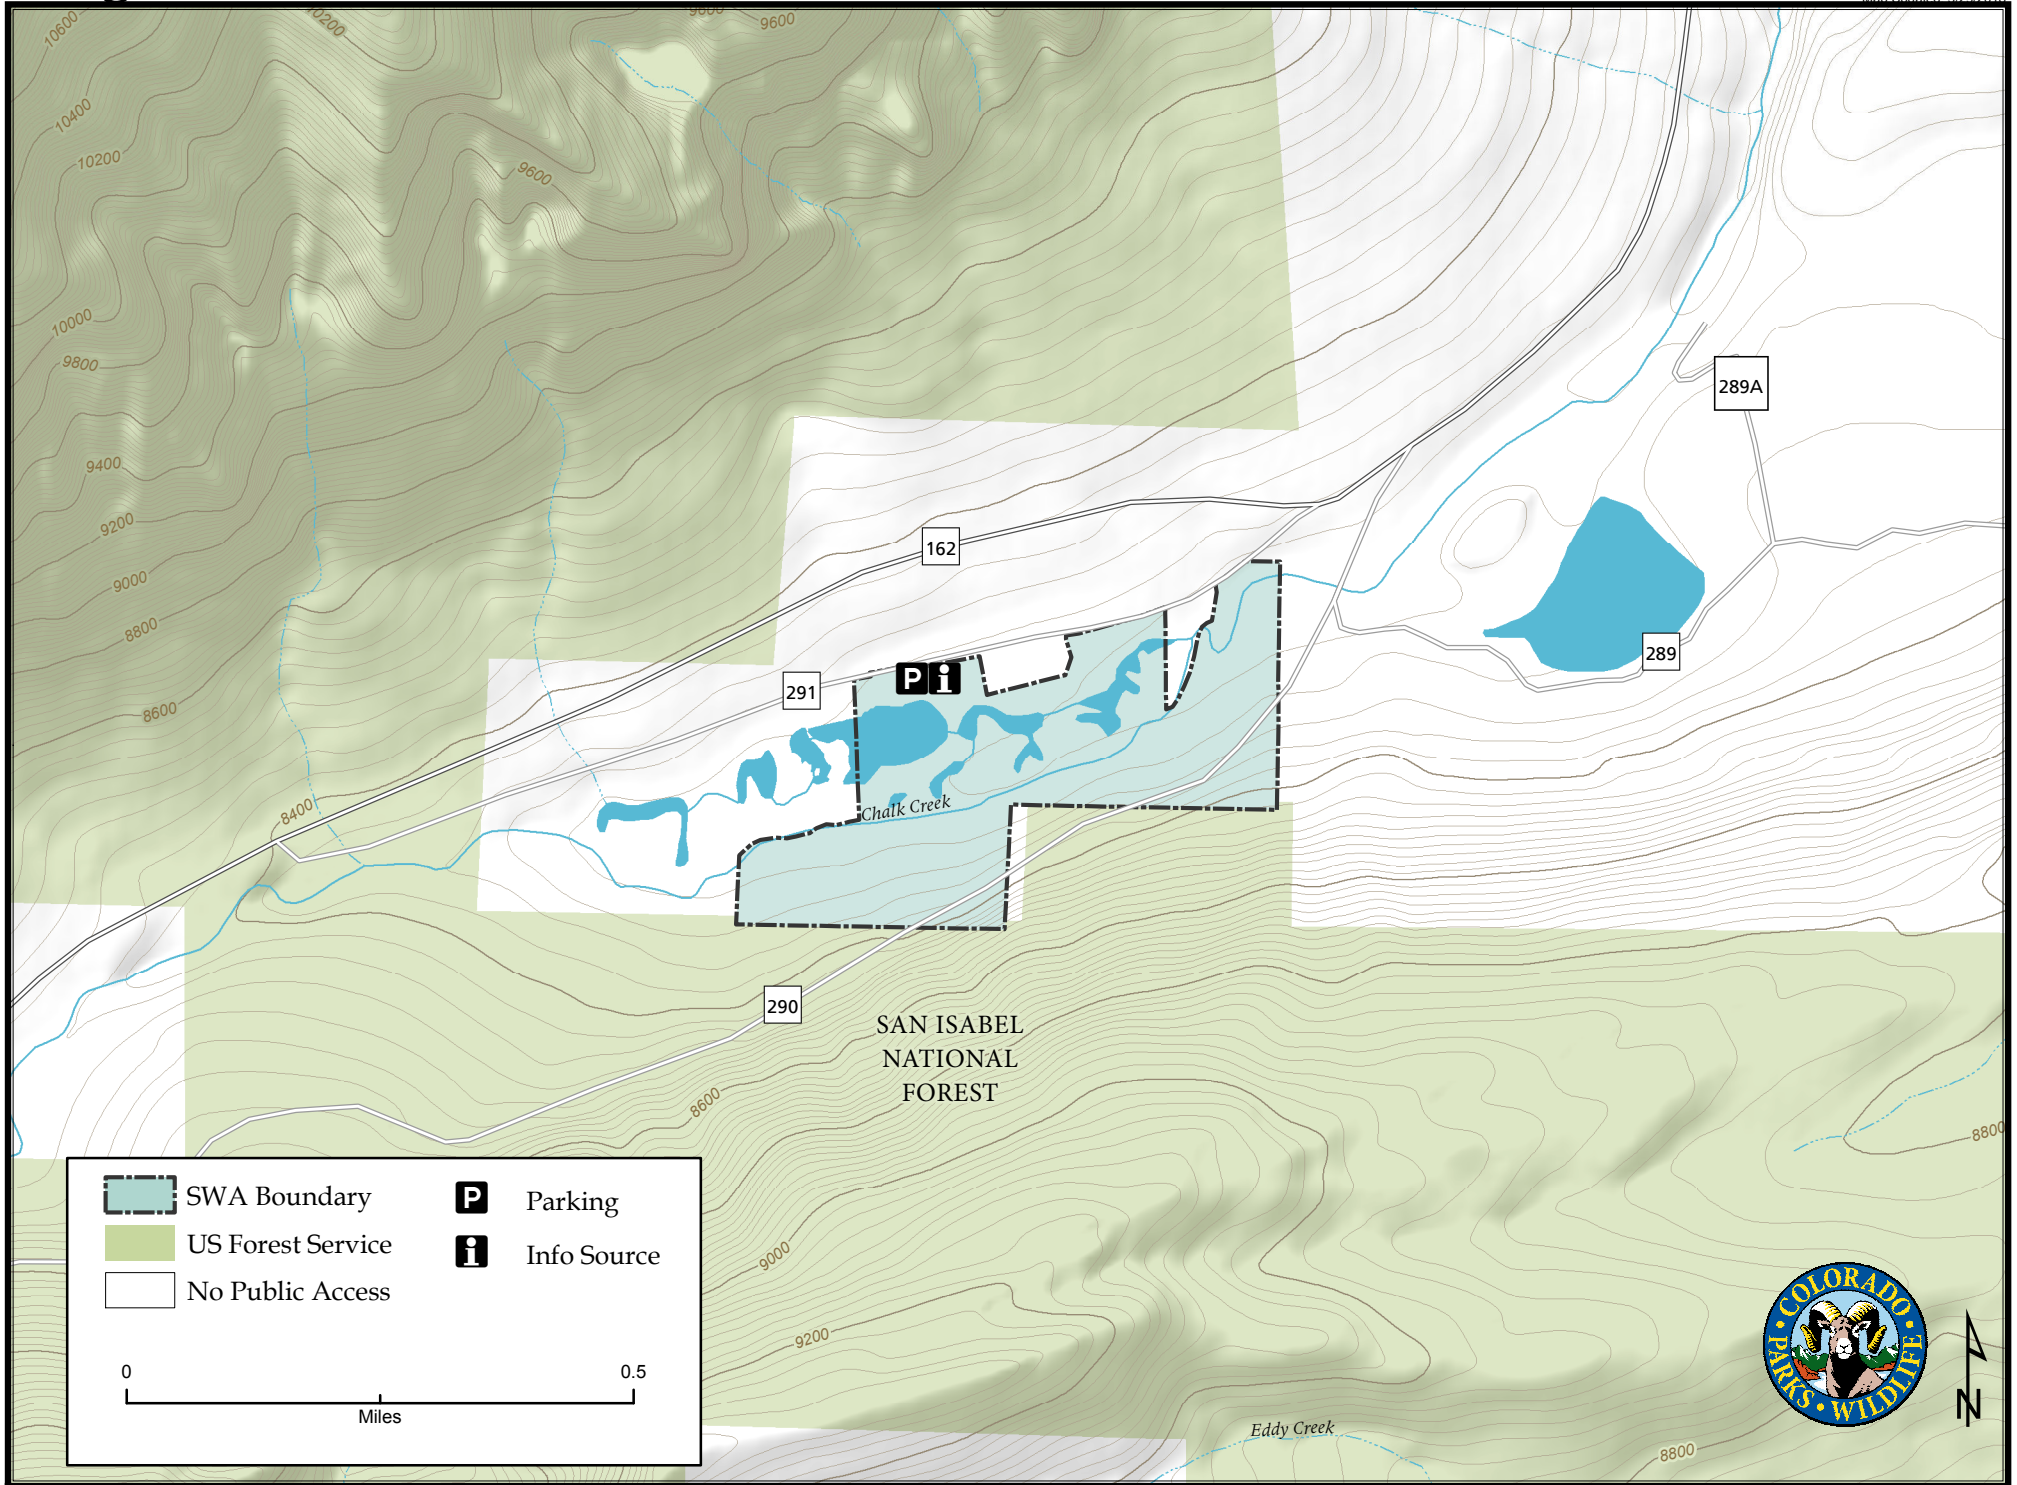

Wrights Lake State Wildlife Area

Map Updated: 5/29/2018

	SWA Boundary		Parking
	US Forest Service		Info Source
	No Public Access		

0 0.5
Miles

Wright's Lake SWA - Chaffee County

From the town of Nathrop (eight miles south of Buena Vista on Highway 285), go west on County Road 162 about ten miles to County Road 291. Turn south on County Road 291. County Road 291 curves west, go west 1/2 mile to parking lot at Wright's Lake SWA.

Wildlife Area Offers:

Fishing: Stream & Lake

Recreation: Wildlife Viewing

Regulations:

In addition to those restrictions listed in regulation #900 the below listed provisions or restrictions apply (see Chapter 9, <http://cpw.state.co.us/aboutus/Pages/Regulations.aspx>).