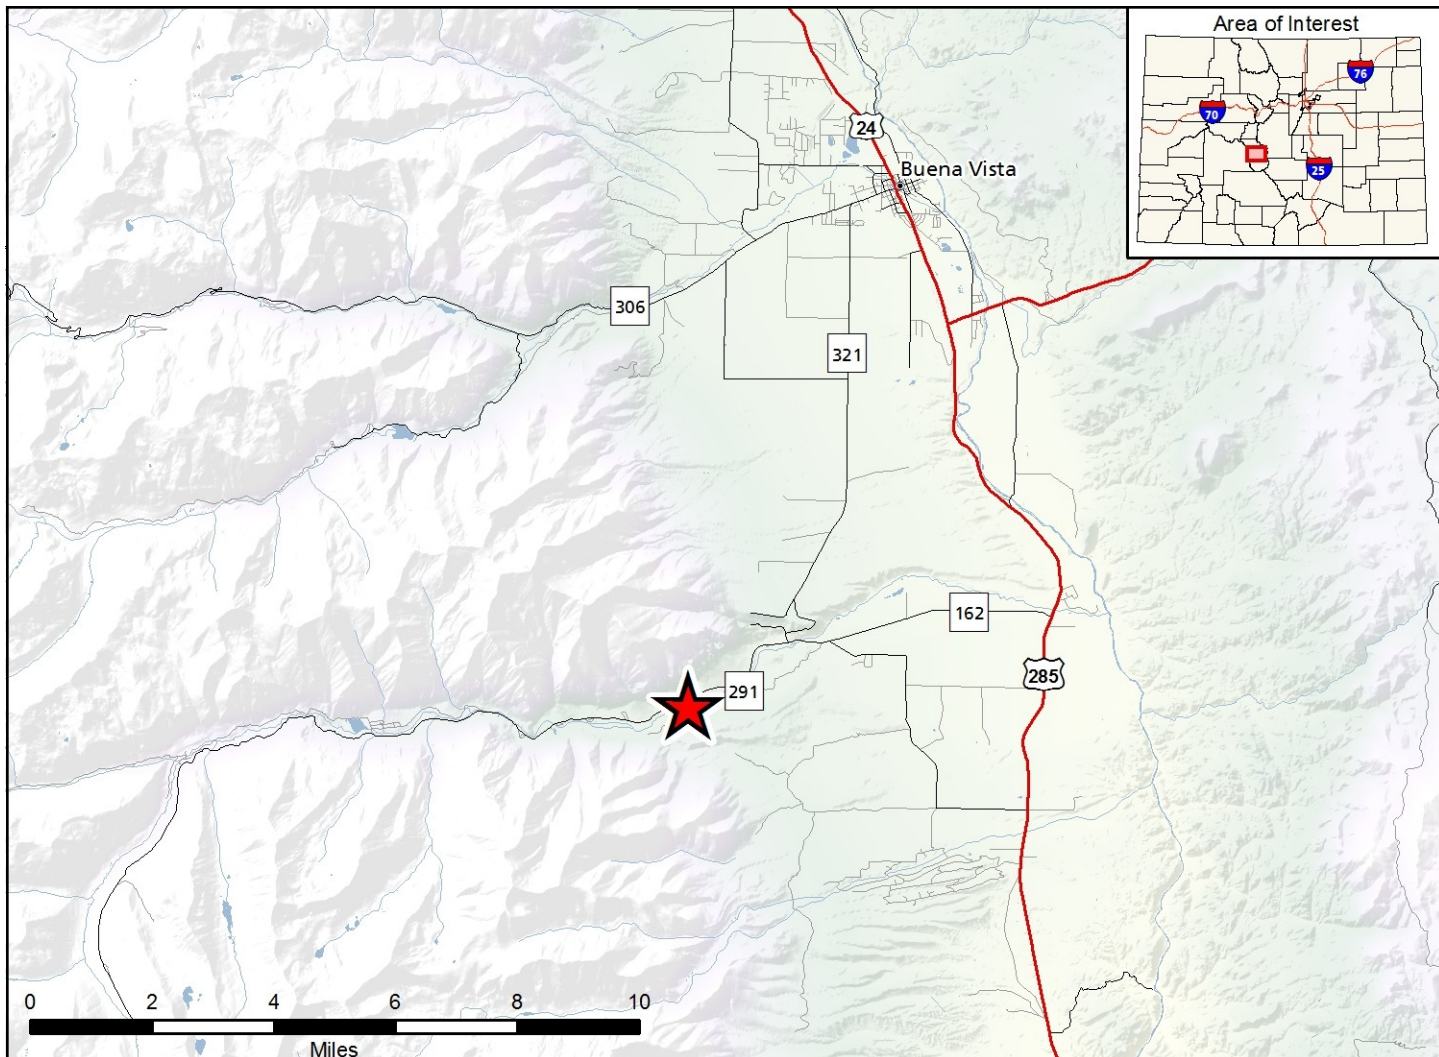

Wrights Lake State Wildlife Area

Map Updated: 5/29/2018

	SWA Boundary		Parking
	US Forest Service		Info Source
	No Public Access		

0 0.5
Miles

Wright's Lake SWA - Chaffee County

From the town of Nathrop (eight miles south of Buena Vista on Highway 285), go west on County Road 162 about ten miles to County Road 291. Turn south on County Road 291. County Road 291 curves west, go west 1/2 mile to parking lot at Wright's Lake SWA.

Wildlife Area Offers:

Fishing: Stream & Lake

Recreation: Wildlife Viewing

Regulations:

In addition to those restrictions listed in regulation #900 the below listed provisions or restrictions apply (see Chapter 9, <http://cpw.state.co.us/aboutus/Pages/Regulations.aspx>).