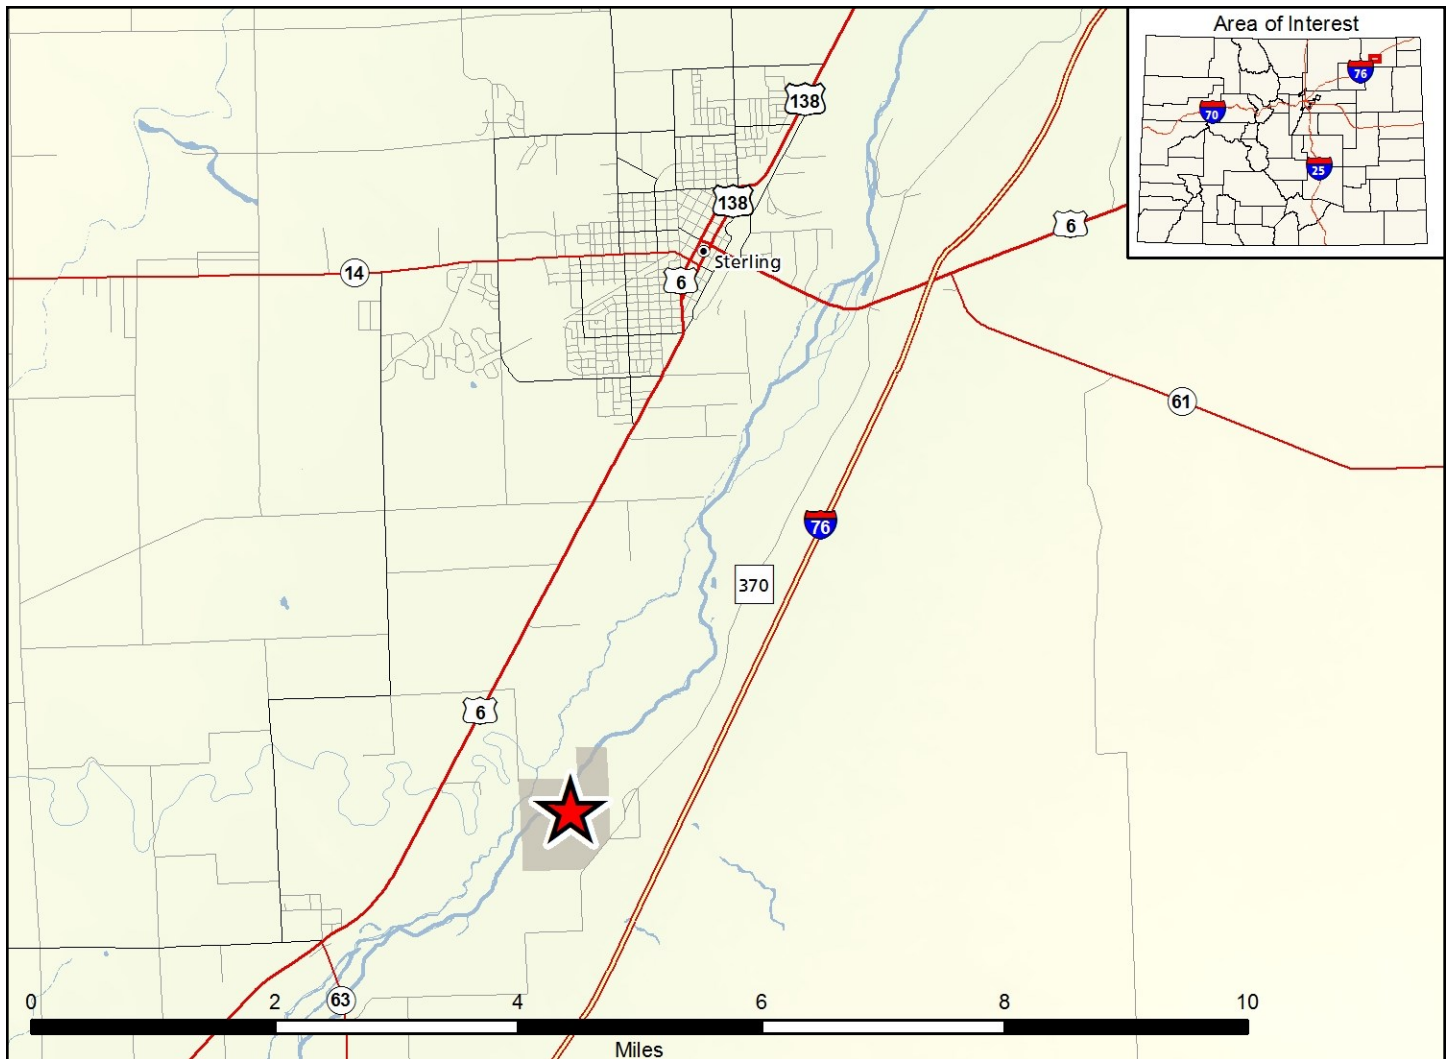

Dune Ridge State Wildlife Area

Map Updated: 1/18/2019

Dune Ridge SWA - Logan County

From Interstate 76 at the Sterling exit 125, go 1/2 mile west (left) on Highway 6 to County Road 370, then 5 miles southwest (left) to the parking areas.

Wildlife Area Offers:

Hunting: Deer, Rabbit, Squirrel, Pheasant,
(GMU 96) Bobwhite Quail, Turkey, Dove, Waterfowl

Recreation: Wildlife Viewing

Regulations:

In addition to or in place of those restrictions listed in regulation #900 the below listed provisions or restrictions apply (see Ch. 9, <http://cpw.state.co.us/aboutus/Pages/Regulations.aspx>).