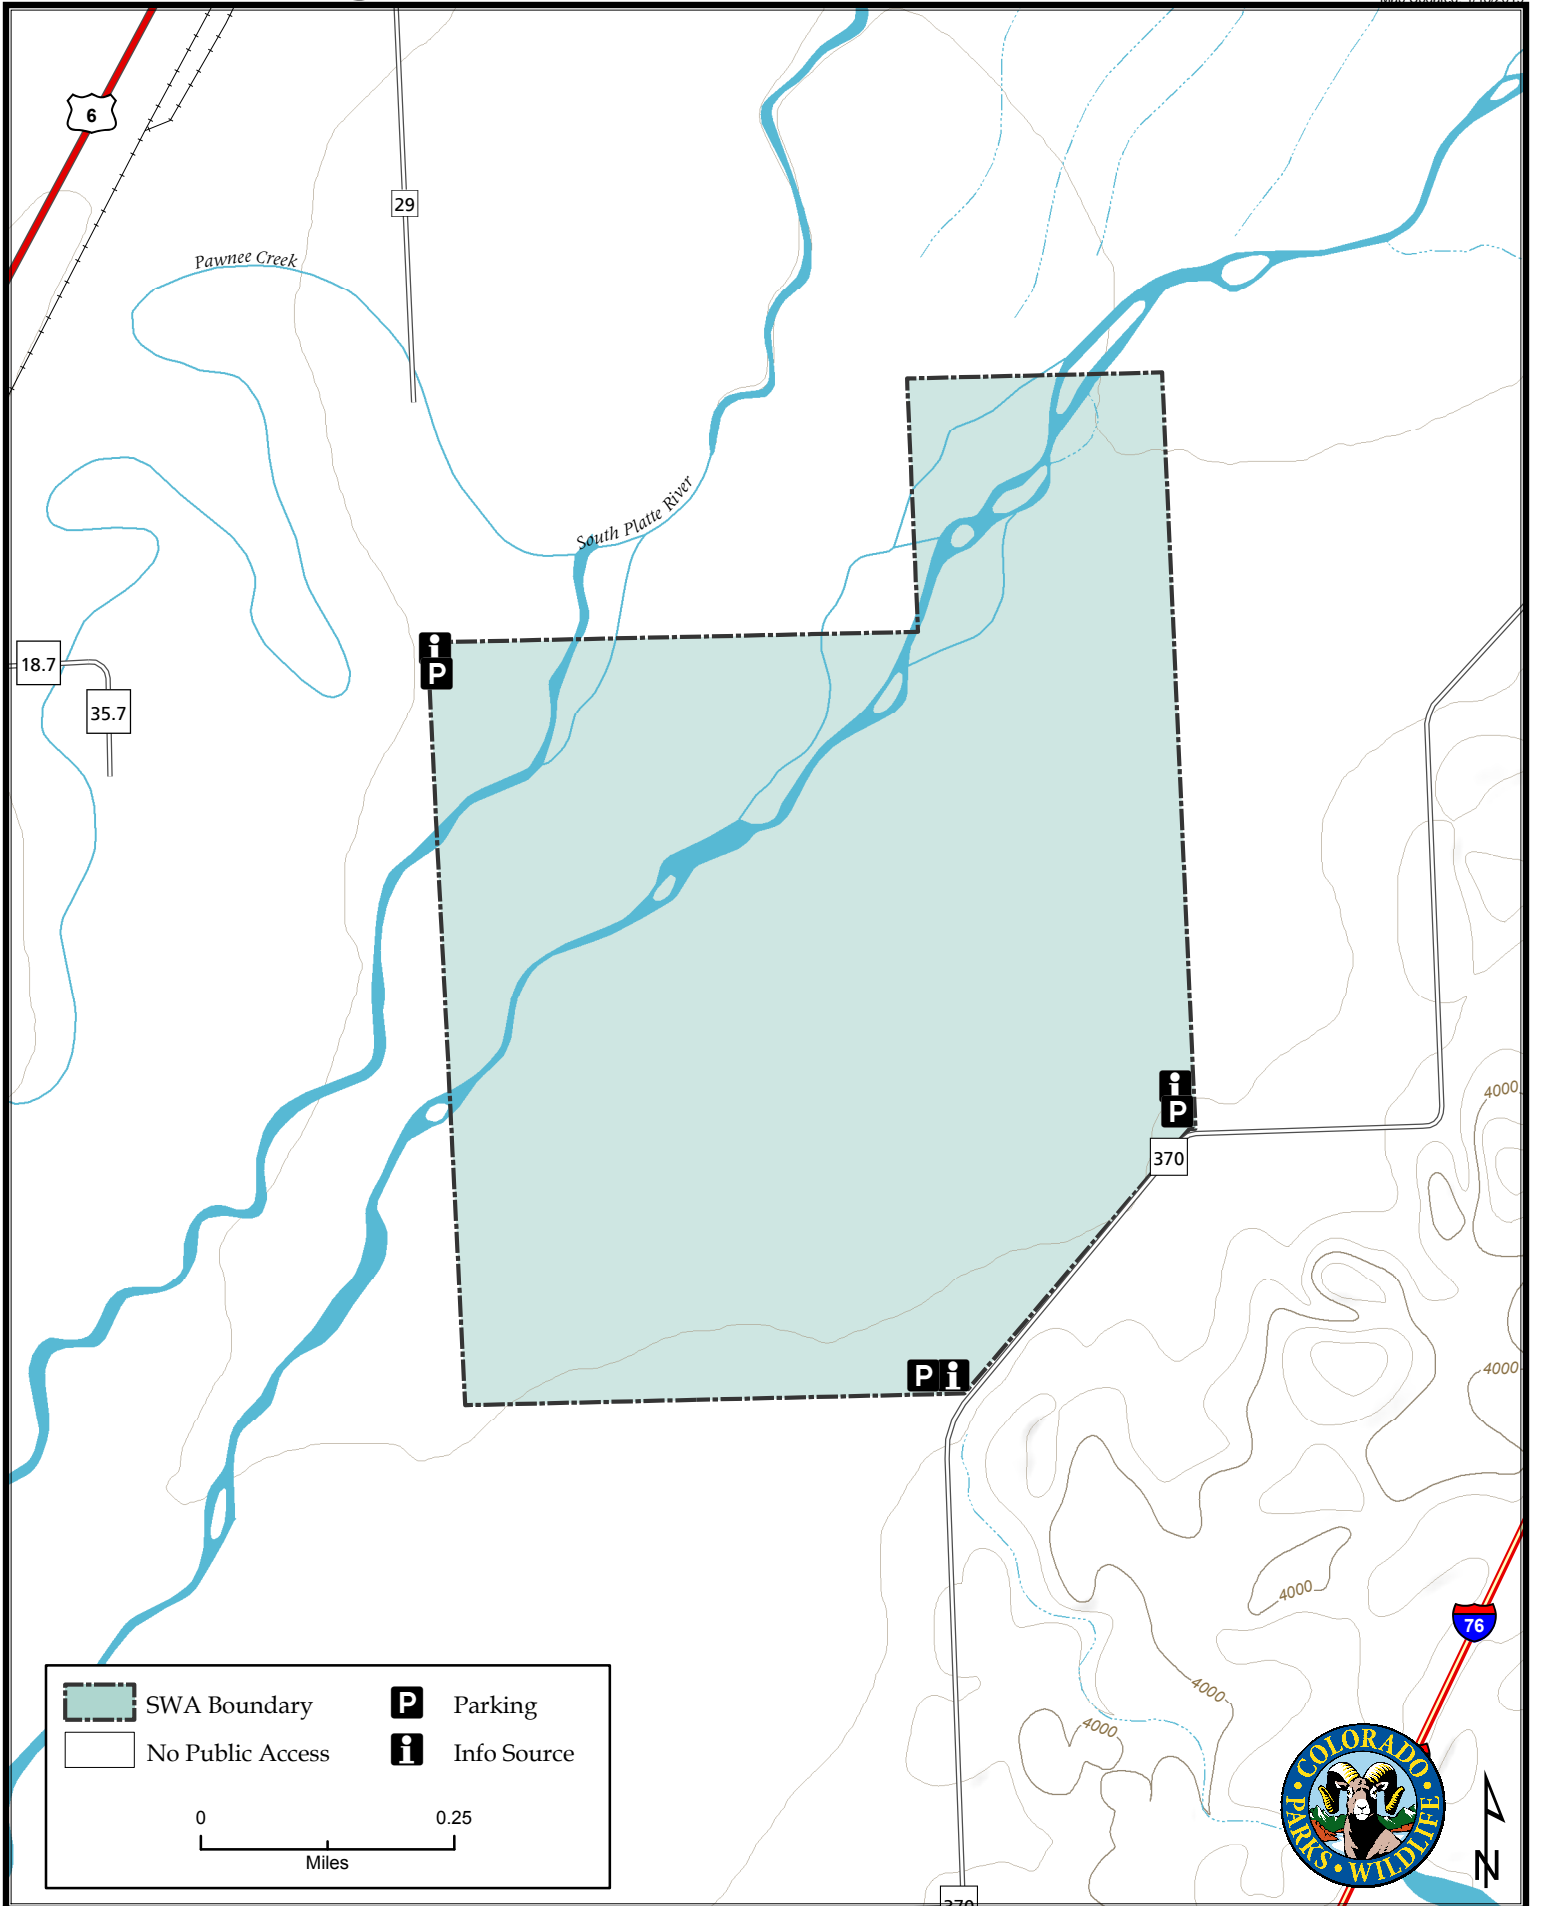

Dune Ridge State Wildlife Area

Map Updated: 1/18/2019

Dune Ridge SWA - Logan County

From Interstate 76 at the Sterling exit 125, go 1/2 mile west (left) on Highway 6 to County Road 370, then 5 miles southwest (left) to the parking areas.

Wildlife Area Offers:

Hunting: Deer, Rabbit, Squirrel, Pheasant,
(GMU 96) Bobwhite Quail, Turkey, Dove, Waterfowl

Recreation: Wildlife Viewing

Regulations:

In addition to or in place of those restrictions listed in regulation #900 the below listed provisions or restrictions apply (see Ch. 9, <http://cpw.state.co.us/aboutus/Pages/Regulations.aspx>).