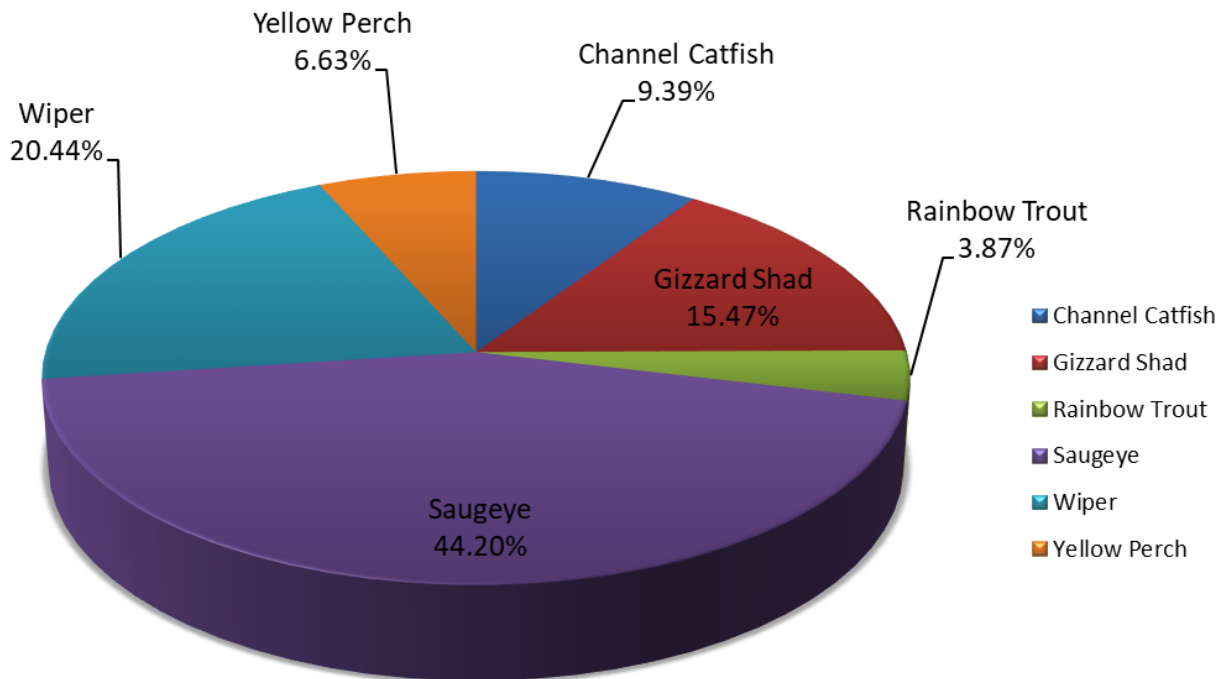

Sportfishing Notes

Rainbow Trout

Rainbow trout account for the majority of the angler recreation at Prospect Lake. Rainbows are heavily stocked both in the spring as well as the fall. This lake is generally ice free in March and usually gets stocked earlier than other local lakes and ponds.

Saugeye

Management surveys indicate decent numbers of saugeye in Prospect Lake of all sizes. Anglers targeting these fish generally have better success during May and June fishing in the later afternoon.

Channel Catfish

Small numbers of very large channel catfish were present in the 2017 gillnetting sample and a group of broodfish channel catfish were stocked in fall 2019. Fishing with stink bait and cut bait, especially gizzard shad, can be productive to target catfish

2016/2017 SAMPLING

2016 Prospect Lake Electrofishing

2018 Prospect Lake Gillnetting

2016 Length Frequency Table - Electrofishing

Inches	<4	4	5	6	7	8	9	10	11	12	13	14	15	16	17	18	19	20	21	22	23	24	25	26	27
Goldfish	0	0	0	0	0	0	0	0	0	1	2	0	0	0	0	0	0	0	0	0	0	0	0	0	0
Gizzard Shad	16	0	0	0	0	0	0	0	0	0	0	0	0	0	0	0	0	0	0	0	0	0	0	0	0
Rainbow Trout	0	0	0	0	0	0	0	2	5	3	0	0	0	0	0	0	0	0	0	0	0	0	0	0	0
Saugeye	0	0	0	0	0	0	4	0	0	0	2	1	1	1	0	0	0	0	0	1	1	0	1	0	1
Wiper	0	0	1	1	0	0	0	0	0	0	0	0	0	0	0	0	0	0	0	0	0	0	0	0	0
Yellow Perch	0	0	0	1	7	1	0	0	0	0	0	0	0	0	0	0	0	0	0	0	0	0	0	0	0
Centimeters	<10	10	13	15	18	20	23	25	28	30	33	35	38	40	43	45	48	50	53	55	58	60	63	65	68+