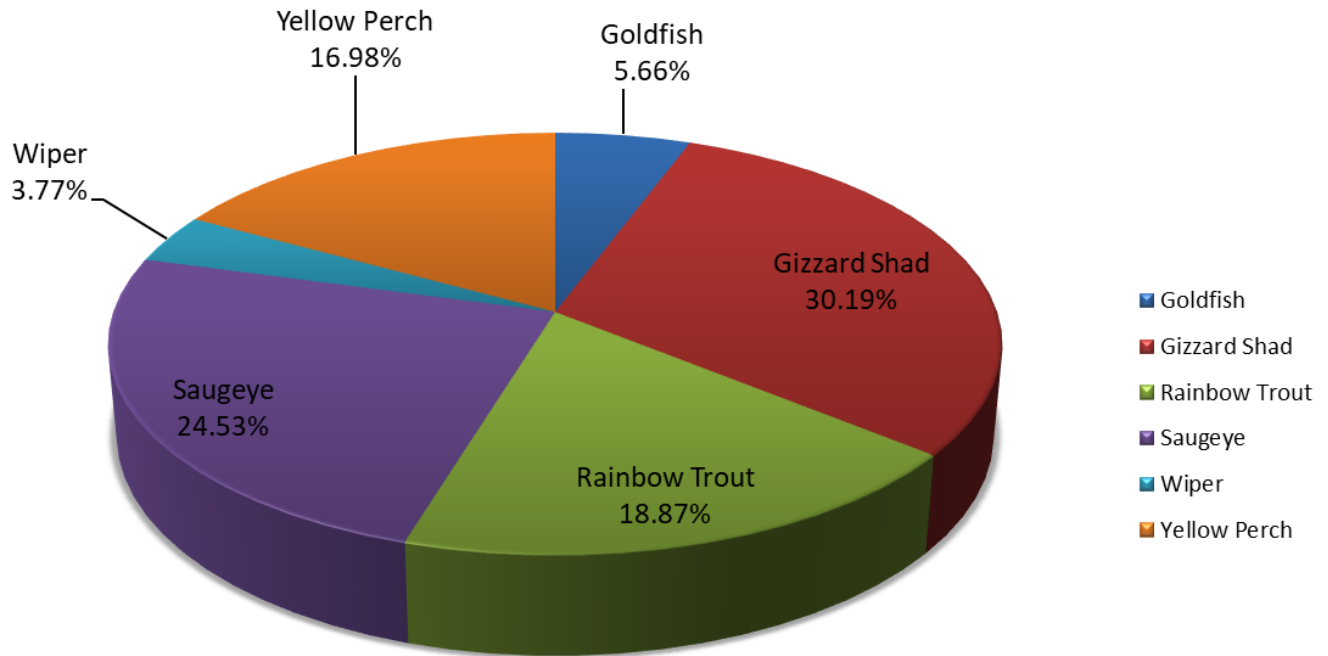

2016/2017 SAMPLING

2016 Prospect Lake Electrofishing