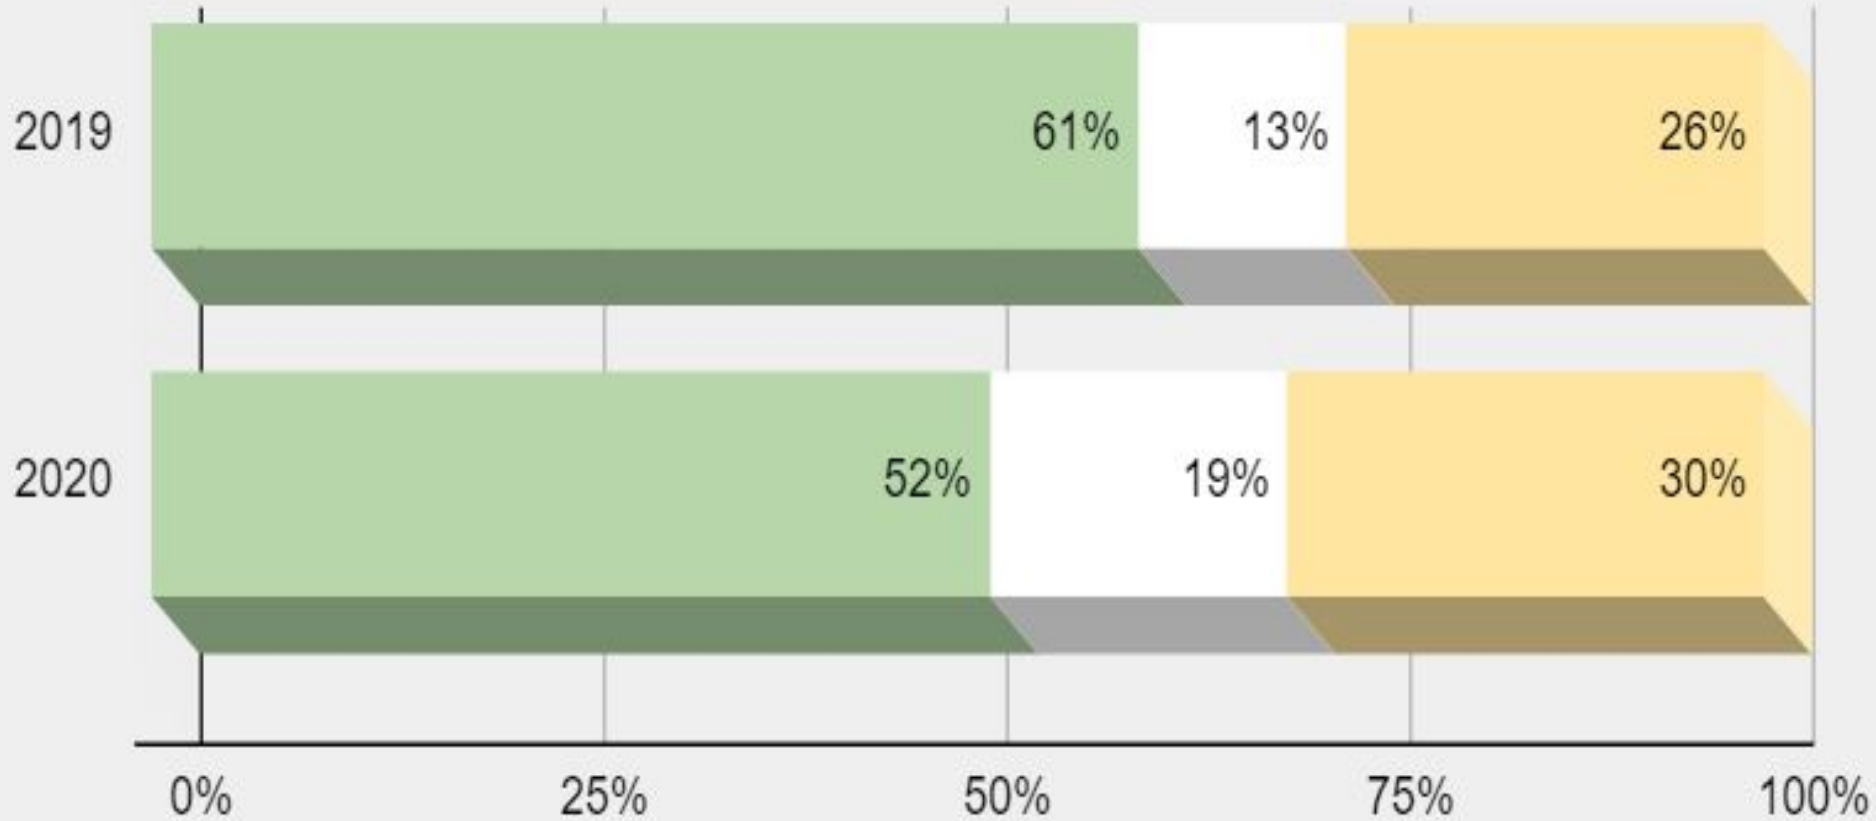

LIVE LIFE
OUTSIDE

Deer Applications and Limited License Quotas By Year

	2000	2001	2002	2003	2004	2005	2006	2007	2008	2009	2010	2011	2012	2013	2014	2015	2016	2017	2018	2019	2020	2021*
Applications	147,861	135,631	144,122	139,629	149,532	163,636	166,993	168,862	174,465	168,107	168,862	172,234	172,650	179,182	183,431	191,708	192,538	198,205	225,855	202,305	226,346	228,087
License Quota	120,456	110,942	109,837	118,195	127,689	120,322	127,838	130,106	97,388	89,643	87,302	85,246	79,824	83,916	84,080	84,442	90,086	93,630	96,348	101,826	101,453	102,503

*Projected Estimate

LIVE LIFE
OUTSIDE

Deer Rifle Quota by Sex

Plains vs. West of I-25 DAUs

Either-sex Antlered Antlerless

LIVE LIFE
OUTSIDE

Deer Sex Ratios Compared to HMP Objective

% of DAUs

Above Within Below

LIVE LIFE
OUTSIDE

Statewide Average of Post-hunt Deer Buck/Doe Ratios 2005-2020

LIVE LIFE
OUTSIDE

CPW - Deer Data Analysis Units (DAUs)

★ CPW Area Offices

April 2021

Elk Applications and Limited License Quotas By Year