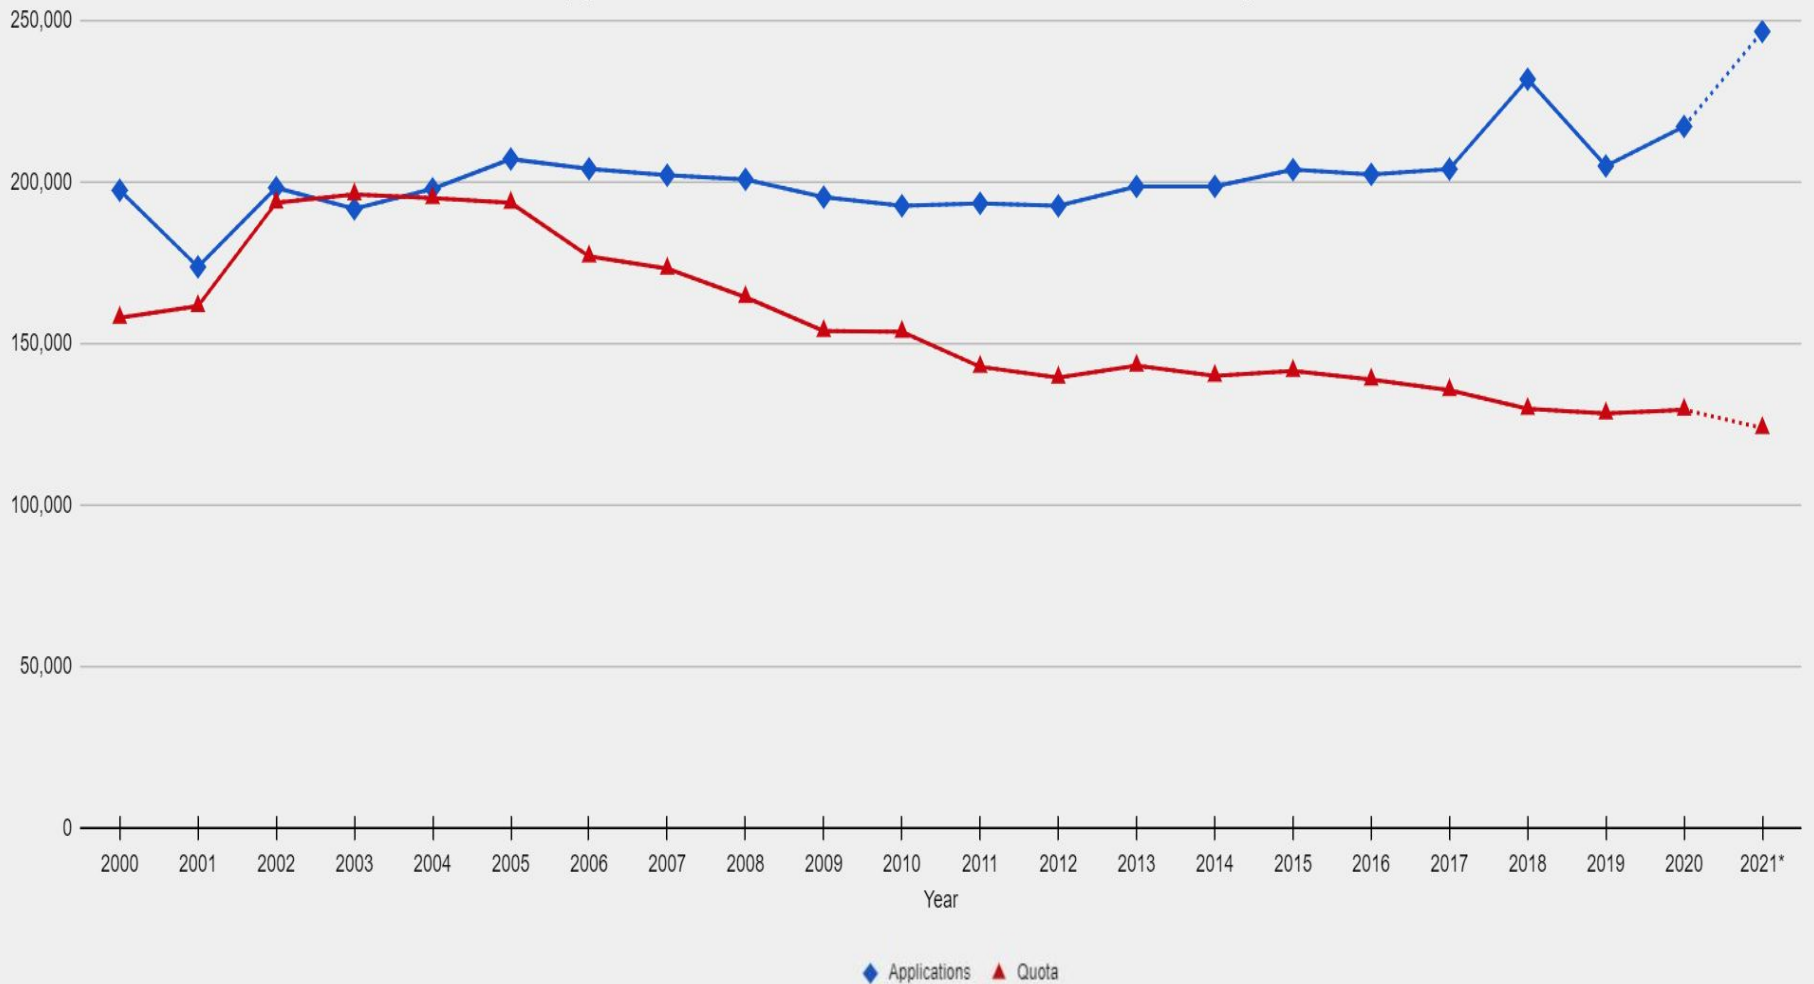

Above Within Below

LIVE LIFE
OUTSIDE

Statewide Average of Post-hunt Deer Buck/Doe Ratios 2005-2020

LIVE LIFE
OUTSIDE

CPW - Deer Data Analysis Units (DAUs)

★ CPW Area Offices

April 2021

Elk Applications and Limited License Quotas By Year

	2000	2001	2002	2003	2004	2005	2006	2007	2008	2009	2010	2011	2012	2013	2014	2015	2016	2017	2018	2019	2020	2021*
Applications	197,463	173,730	198,245	191,714	197,866	207,108	204,074	202,111	200,826	195,332	192,655	193,380	192,638	198,621	198,649	203,823	202,364	204,024	231,846	204,984	217,204	246,602
License Quota	157,970	161,603	193,634	196,187	195,056	193,555	176,978	173,185	164,393	153,905	153,625	142,817	139,451	143,158	140,018	141,540	138,850	135,589	129,790	128,358	129,528	123,862