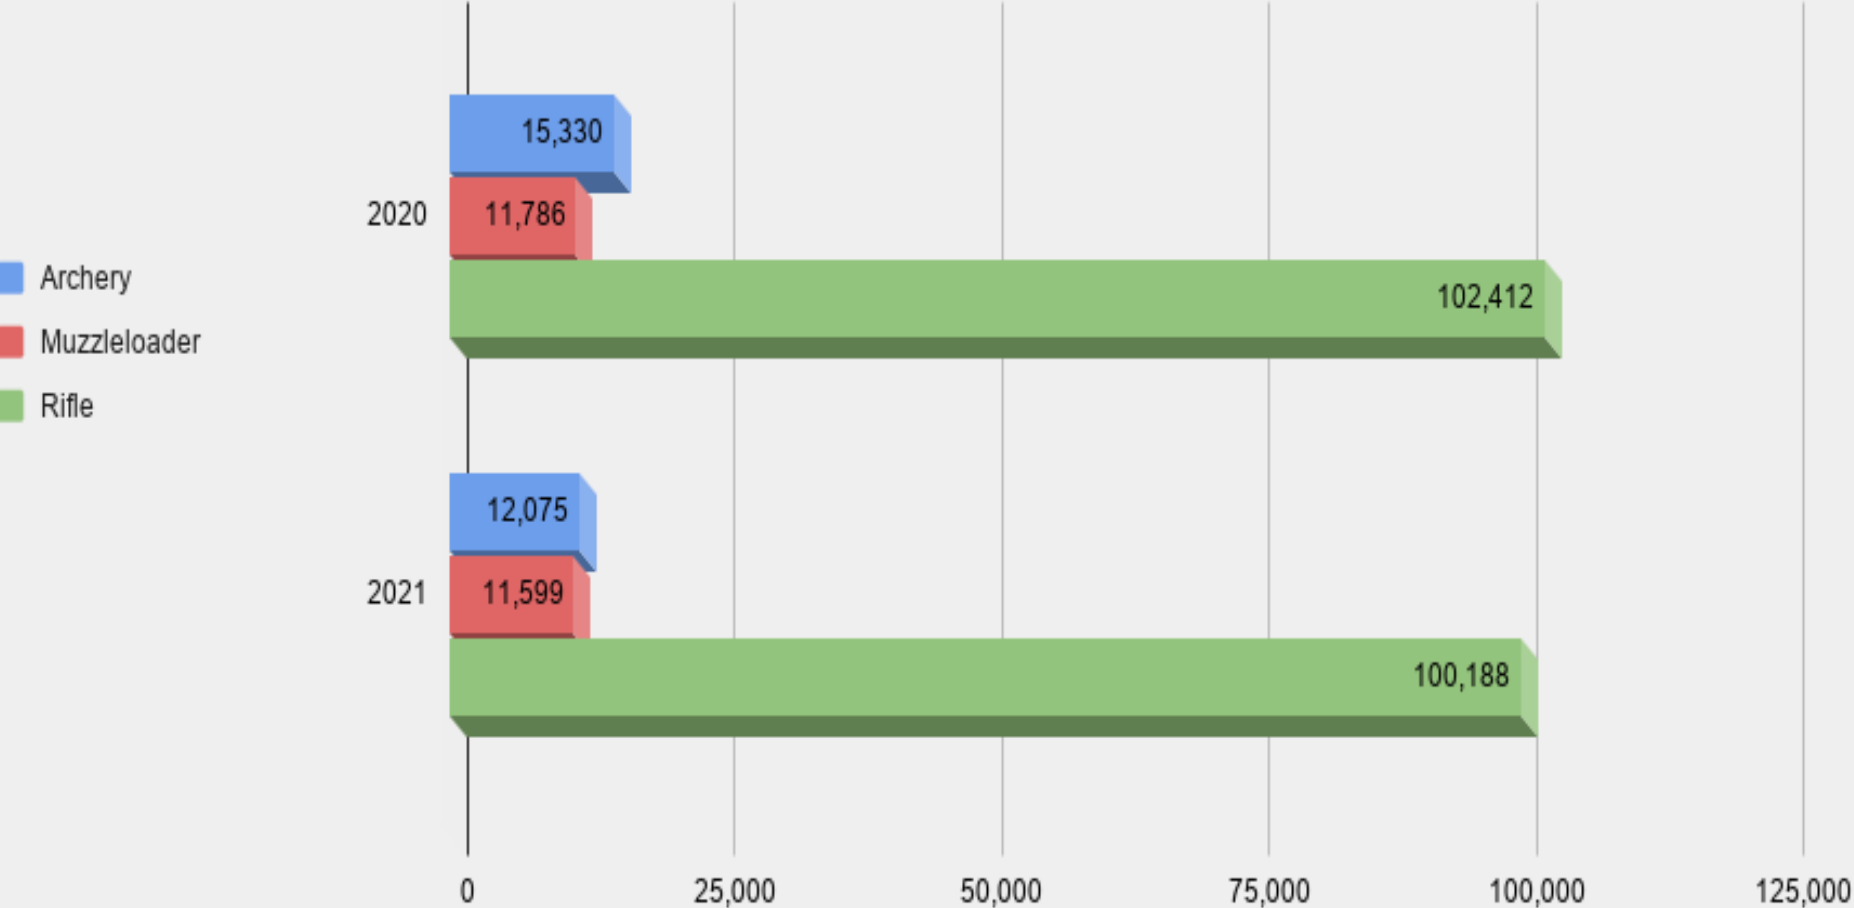

Above Within Below

LIVE LIFE
OUTSIDE

Statewide Average of Post-hunt Deer Buck/Doe Ratios 2005-2020

LIVE LIFE
OUTSIDE

CPW - Deer Data Analysis Units (DAUs)

★ CPW Area Offices

April 2021

Elk Applications and Limited License Quotas By Year

	2000	2001	2002	2003	2004	2005	2006	2007	2008	2009	2010	2011	2012	2013	2014	2015	2016	2017	2018	2019	2020	2021*
Applications	197,463	173,730	198,245	191,714	197,866	207,108	204,074	202,111	200,826	195,332	192,655	193,380	192,638	198,621	198,649	203,823	202,364	204,024	231,846	204,984	217,204	246,602
License Quota	157,970	161,603	193,634	196,187	195,056	193,555	176,978	173,185	164,393	153,905	153,625	142,817	139,451	143,158	140,018	141,540	138,850	135,589	129,790	128,358	129,528	123,862

*Projected Estimate

LIVE LIFE
OUTSIDE

Elk Quota

by Manner of Take

LIVE LIFE
OUTSIDE

Pronghorn Applications and Limited License Quotas By Year

	2000	2001	2002	2003	2004	2005	2006	2007	2008	2009	2010	2011	2012	2013	2014	2015	2016	2017	2018	2019	2020	2021*
Applications	49,158	47,869	50,144	47,043	49,977	52,136	51,426	51,149	52,456	53,252	53,242	54,647	55,065	56,174	57,163	59,968	61,178	64,309	85,317	79,886	95,829	91,540
Limited Licenses	12,406	11,095	10,056	9,265	8,827	9,398	12,798	14,262	15,439	19,943	21,736	25,510	23,891	19,259	17,356	19,113	23,132	24,887	26,919	26,388	25,274	23,592