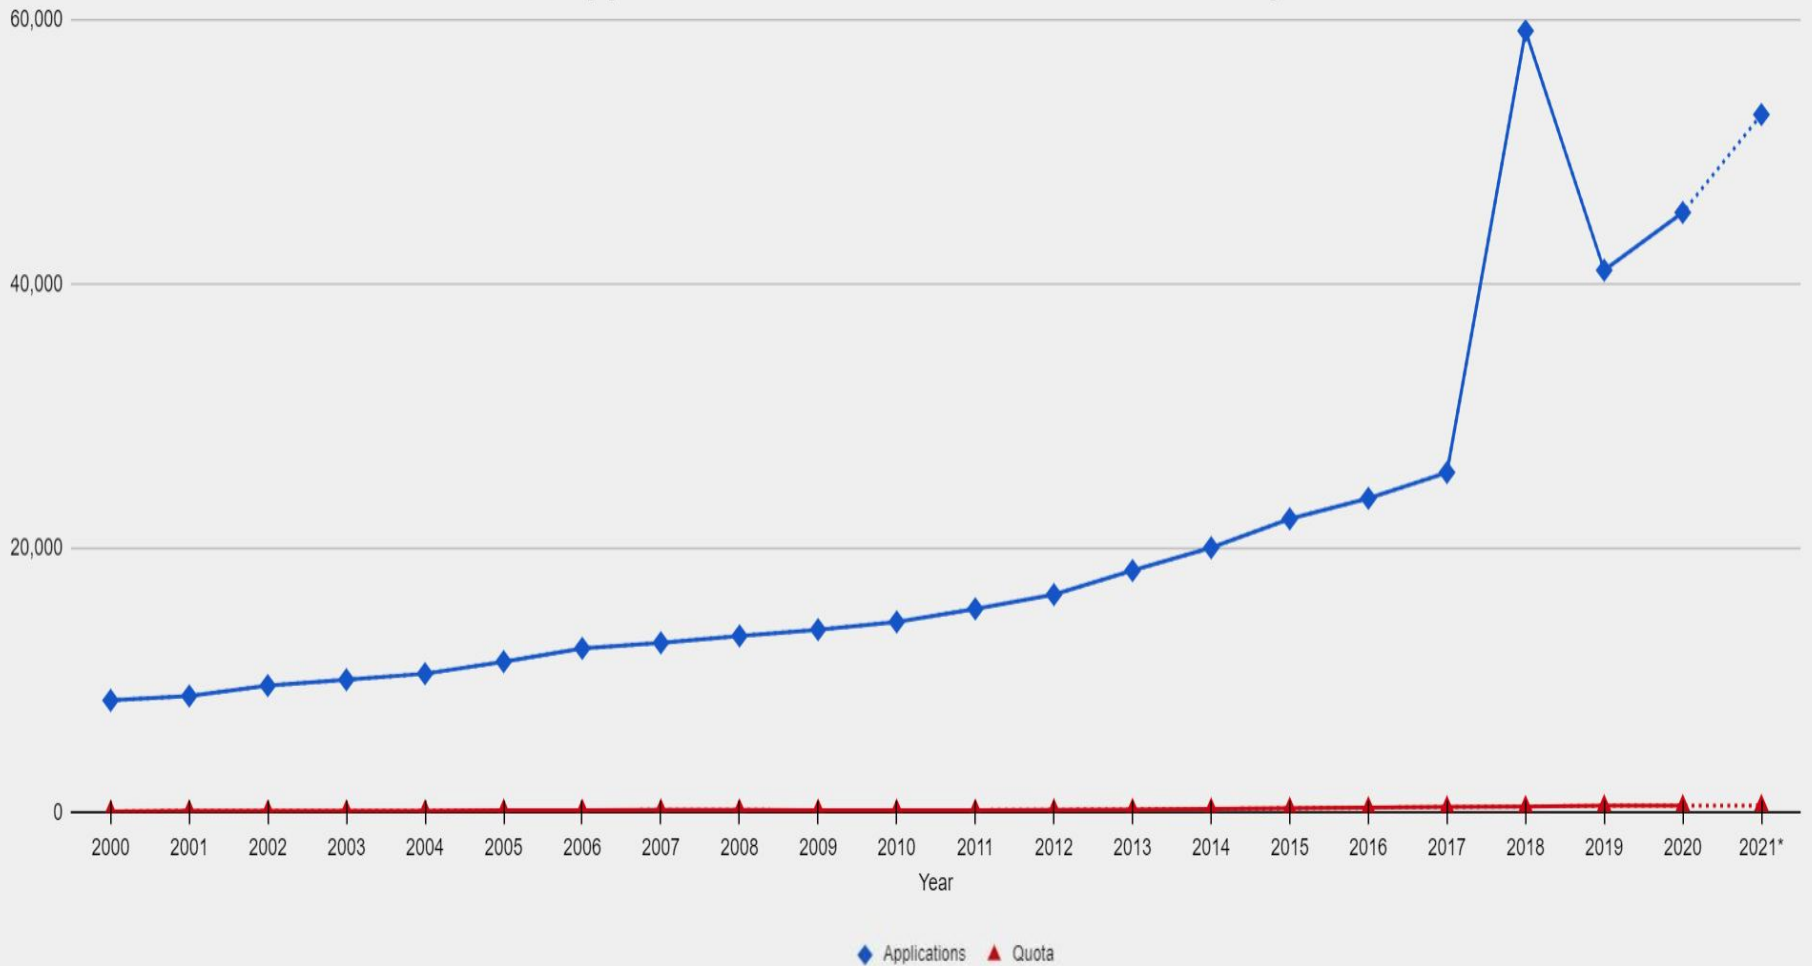

	2000	2001	2002	2003	2004	2005	2006	2007	2008	2009	2010	2011	2012	2013	2014	2015	2016	2017	2018	2019	2020	2021*
Applications	197,463	173,730	198,245	191,714	197,866	207,108	204,074	202,111	200,826	195,332	192,655	193,380	192,638	198,621	198,649	203,823	202,364	204,024	231,846	204,984	217,204	246,602
License Quota	157,970	161,603	193,634	196,187	195,056	193,555	176,978	173,185	164,393	153,905	153,625	142,817	139,451	143,158	140,018	141,540	138,850	135,589	129,790	128,358	129,528	123,862

*Projected Estimate

LIVE LIFE
OUTSIDE

Elk Quota

by Manner of Take

LIVE LIFE
OUTSIDE

Pronghorn Applications and Limited License Quotas By Year

	2000	2001	2002	2003	2004	2005	2006	2007	2008	2009	2010	2011	2012	2013	2014	2015	2016	2017	2018	2019	2020	2021*
Applications	49,158	47,869	50,144	47,043	49,977	52,136	51,426	51,149	52,456	53,252	53,242	54,647	55,065	56,174	57,163	59,968	61,178	64,309	85,317	79,886	95,829	91,540
Limited Licenses	12,406	11,095	10,056	9,265	8,827	9,398	12,798	14,262	15,439	19,943	21,736	25,510	23,891	19,259	17,356	19,113	23,132	24,887	26,919	26,388	25,274	23,592

*Projected Estimate

LIVE LIFE
OUTSIDE

Pronghorn Rifle Quota by Sex

Either-sex Buck Doe

LIVE LIFE
OUTSIDE

Moose Applications and Limited License Quotas By Year

	2000	2001	2002	2003	2004	2005	2006	2007	2008	2009	2010	2011	2012	2013	2014	2015	2016	2017	2018	2019	2020	2021*
Applications	8,486	8,815	9,600	10,044	10,504	11,412	12,417	12,842	13,361	13,836	14,425	15,404	16,494	18,311	20,037	22,226	23,776	25,728	59,157	41,037	45,412	52,823
Limited Licenses	80	129	115	120	132	166	174	189	190	177	163	182	203	233	266	321	363	417	454	511	520	532