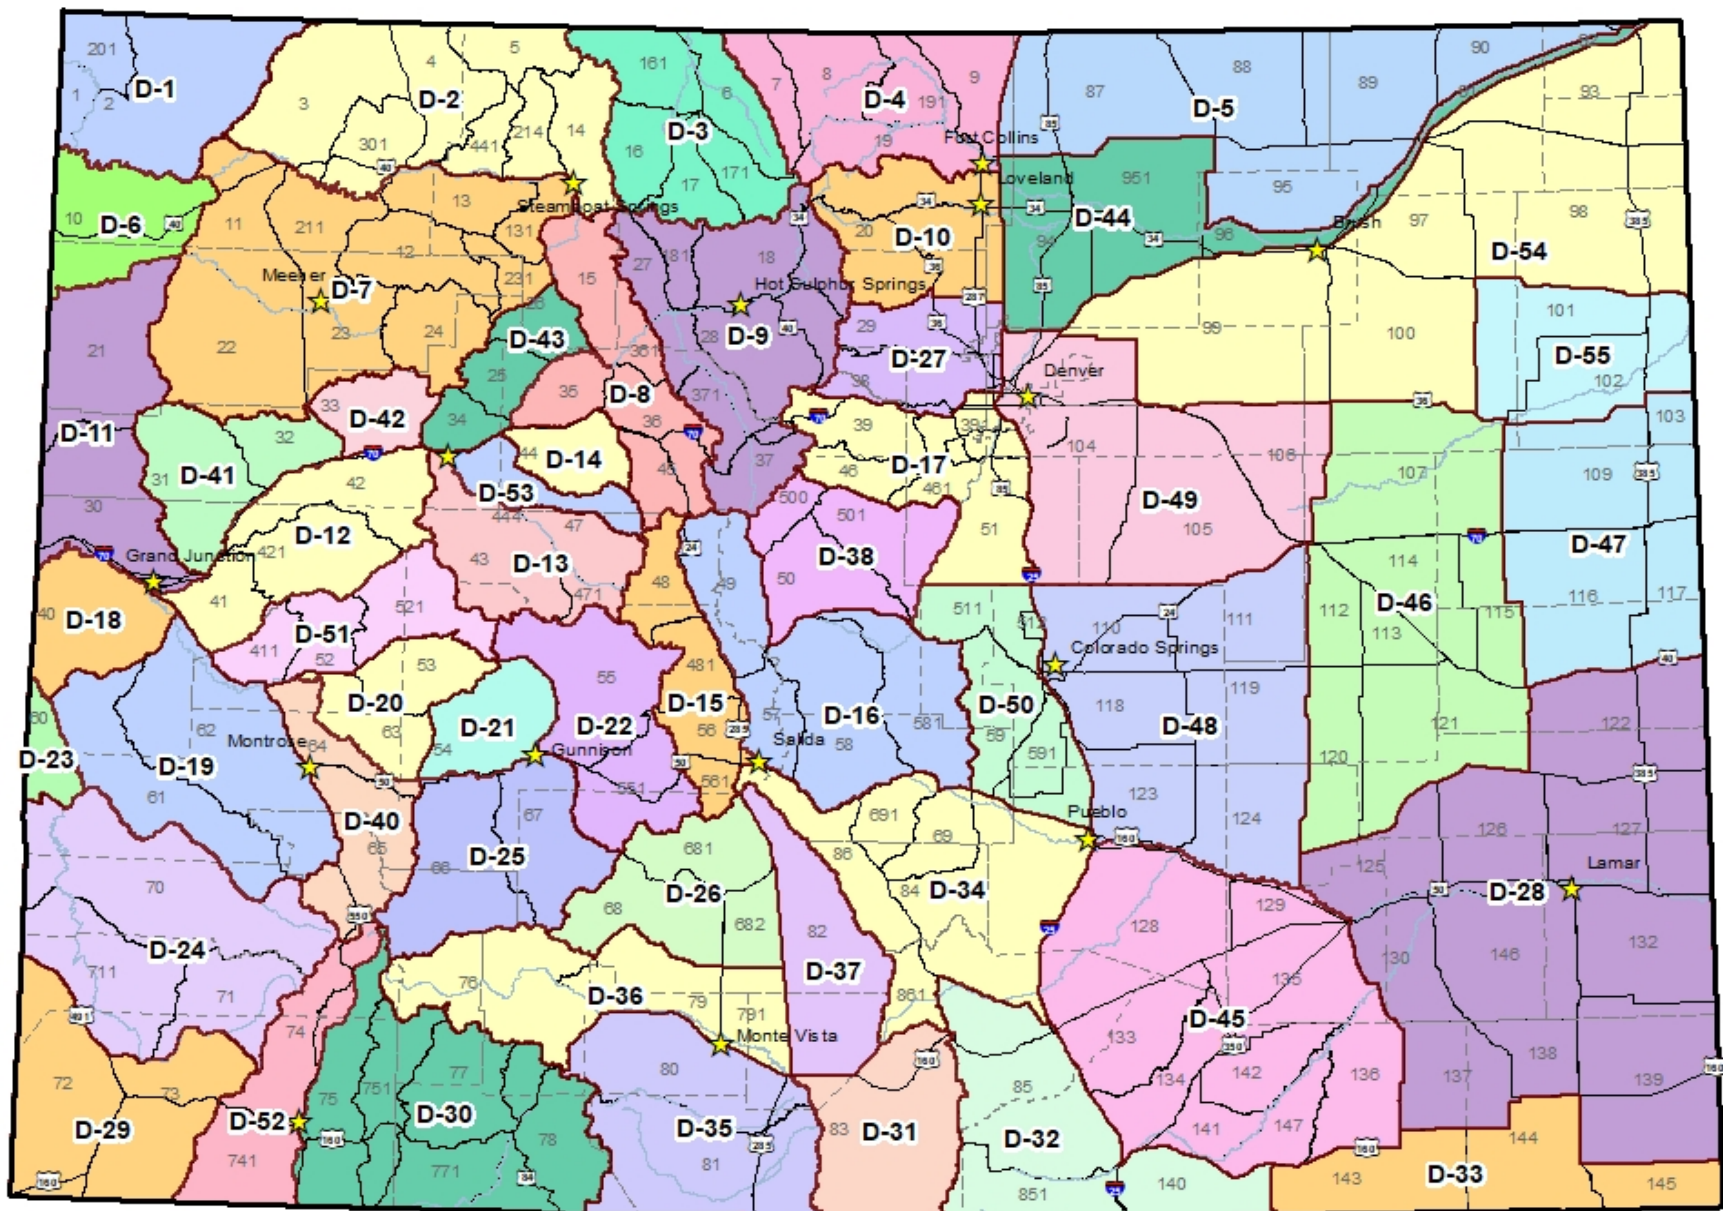

Above Within Below

LIVE LIFE
OUTSIDE

Statewide Average of Post-hunt Deer Buck/Doe Ratios 2005-2020

LIVE LIFE
OUTSIDE

CPW - Deer Data Analysis Units (DAUs)

★ CPW Area Offices

April 2021

Elk Applications and Limited License Quotas By Year

	2000	2001	2002	2003	2004	2005	2006	2007	2008	2009	2010	2011	2012	2013	2014	2015	2016	2017	2018	2019	2020	2021*
Applications	197,463	173,730	198,245	191,714	197,866	207,108	204,074	202,111	200,826	195,332	192,655	193,380	192,638	198,621	198,649	203,823	202,364	204,024	231,846	204,984	217,204	246,602
License Quota	157,970	161,603	193,634	196,187	195,056	193,555	176,978	173,185	164,393	153,905	153,625	142,817	139,451	143,158	140,018	141,540	138,850	135,589	129,790	128,358	129,528	123,862

*Projected Estimate

LIVE LIFE
OUTSIDE

Elk Quota

by Manner of Take

LIVE LIFE
OUTSIDE

Pronghorn Applications and Limited License Quotas By Year

	2000	2001	2002	2003	2004	2005	2006	2007	2008	2009	2010	2011	2012	2013	2014	2015	2016	2017	2018	2019	2020	2021*
Applications	49,158	47,869	50,144	47,043	49,977	52,136	51,426	51,149	52,456	53,252	53,242	54,647	55,065	56,174	57,163	59,968	61,178	64,309	85,317	79,886	95,829	91,540
Limited Licenses	12,406	11,095	10,056	9,265	8,827	9,398	12,798	14,262	15,439	19,943	21,736	25,510	23,891	19,259	17,356	19,113	23,132	24,887	26,919	26,388	25,274	23,592