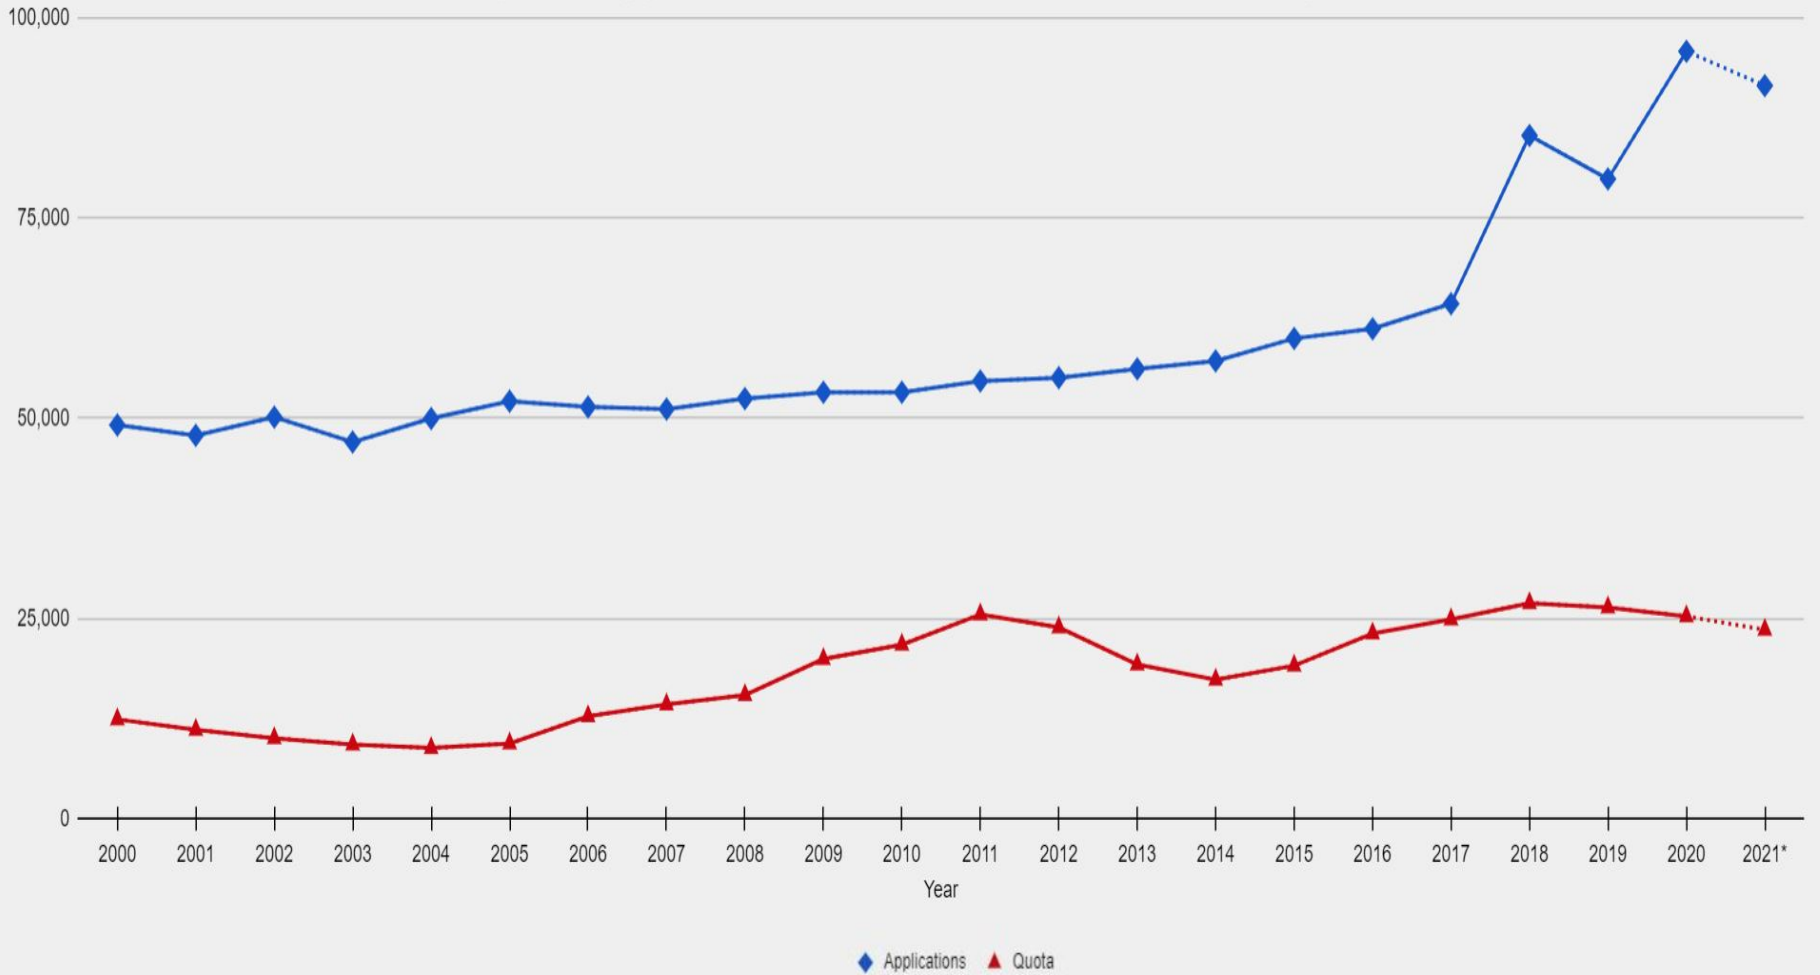

	2000	2001	2002	2003	2004	2005	2006	2007	2008	2009	2010	2011	2012	2013	2014	2015	2016	2017	2018	2019	2020	2021*
Applications	197,463	173,730	198,245	191,714	197,866	207,108	204,074	202,111	200,826	195,332	192,655	193,380	192,638	198,621	198,649	203,823	202,364	204,024	231,846	204,984	217,204	246,602
License Quota	157,970	161,603	193,634	196,187	195,056	193,555	176,978	173,185	164,393	153,905	153,625	142,817	139,451	143,158	140,018	141,540	138,850	135,589	129,790	128,358	129,528	123,862

*Projected Estimate

LIVE LIFE
OUTSIDE

Elk Quota

by Manner of Take

LIVE LIFE
OUTSIDE

Pronghorn Applications and Limited License Quotas By Year

	2000	2001	2002	2003	2004	2005	2006	2007	2008	2009	2010	2011	2012	2013	2014	2015	2016	2017	2018	2019	2020	2021*
Applications	49,158	47,869	50,144	47,043	49,977	52,136	51,426	51,149	52,456	53,252	53,242	54,647	55,065	56,174	57,163	59,968	61,178	64,309	85,317	79,886	95,829	91,540
Limited Licenses	12,406	11,095	10,056	9,265	8,827	9,398	12,798	14,262	15,439	19,943	21,736	25,510	23,891	19,259	17,356	19,113	23,132	24,887	26,919	26,388	25,274	23,592