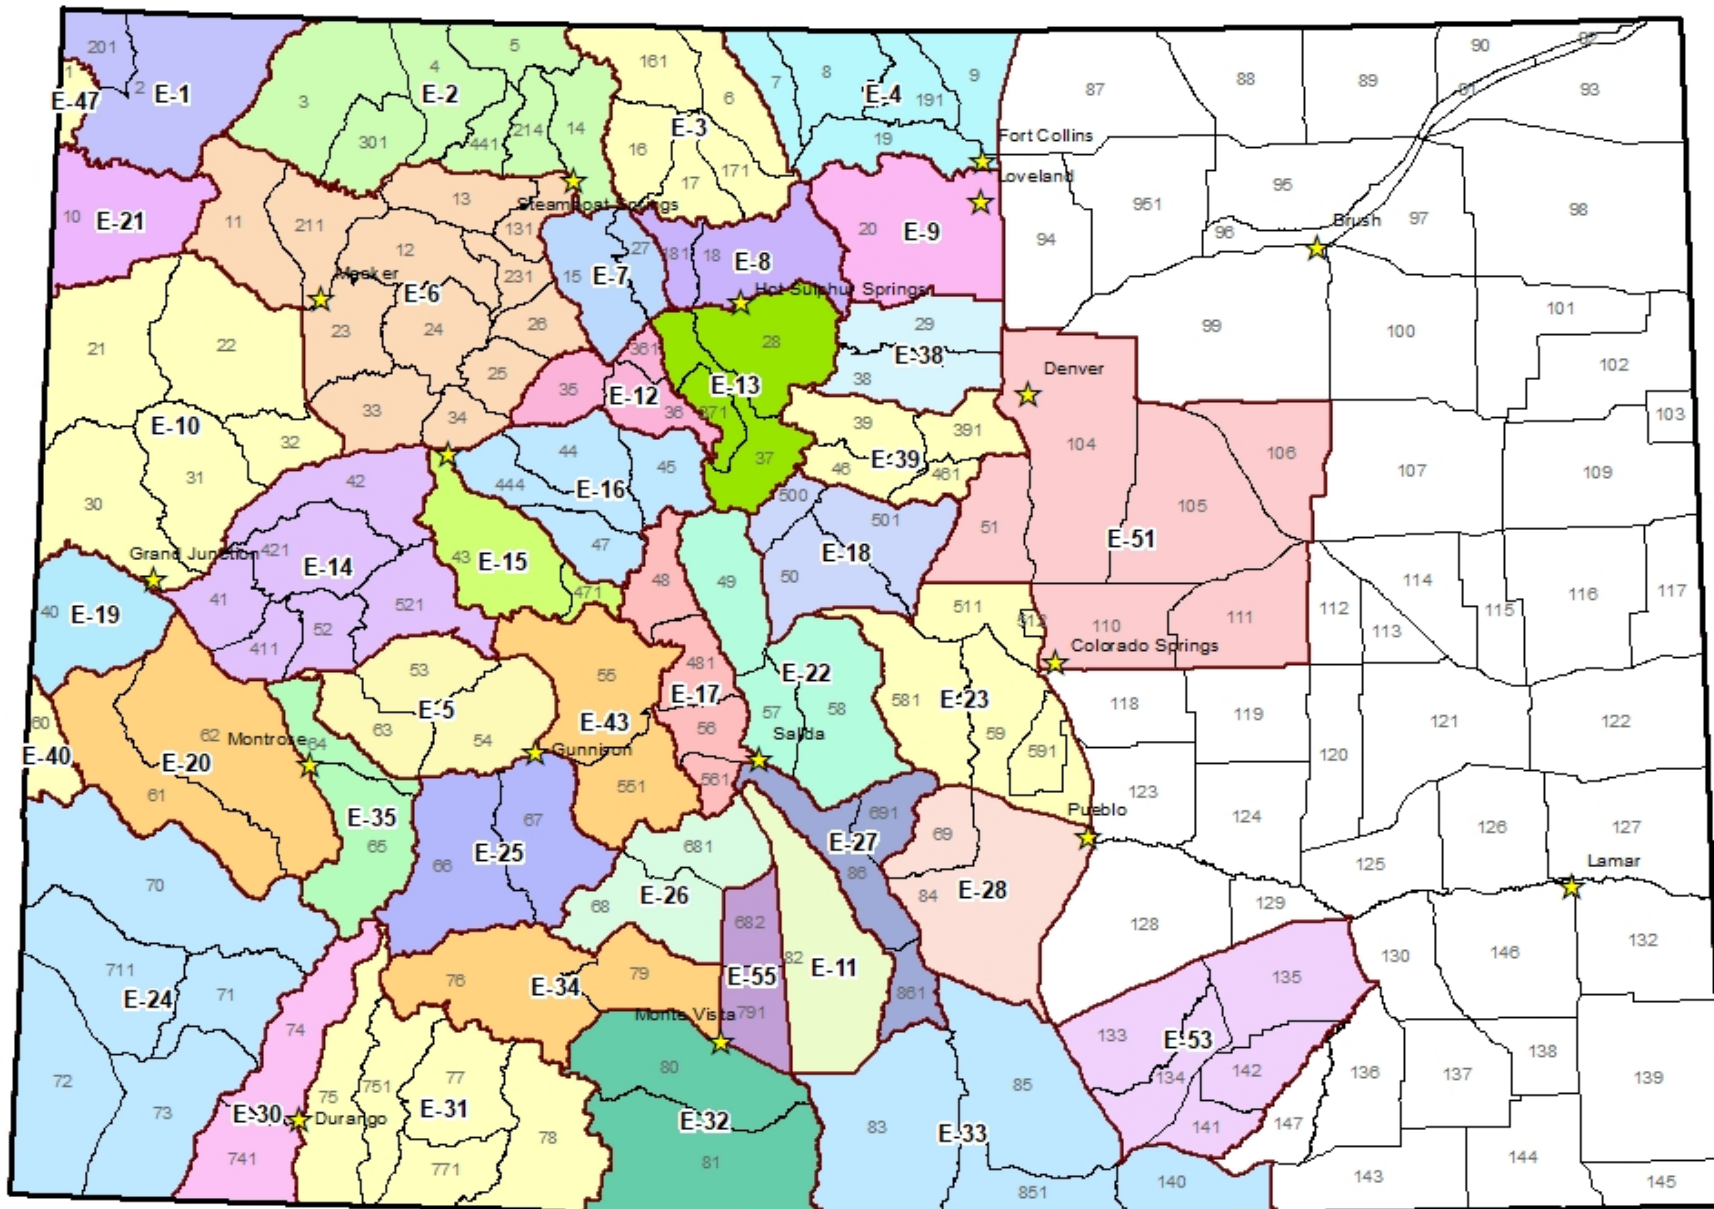

	2000	2001	2002	2003	2004	2005	2006	2007	2008	2009	2010	2011	2012	2013	2014	2015	2016	2017	2018	2019	2020	2021*
Applications	197,463	173,730	198,245	191,714	197,866	207,108	204,074	202,111	200,826	195,332	192,655	193,380	192,638	198,621	198,649	203,823	202,364	204,024	231,846	204,984	217,204	246,602
License Quota	157,970	161,603	193,634	196,187	195,056	193,555	176,978	173,185	164,393	153,905	153,625	142,817	139,451	143,158	140,018	141,540	138,850	135,589	129,790	128,358	129,528	123,862

*Projected Estimate

LIVE LIFE
OUTSIDE

Elk Quota

by Manner of Take

LIVE LIFE
OUTSIDE

Pronghorn Applications and Limited License Quotas By Year

	2000	2001	2002	2003	2004	2005	2006	2007	2008	2009	2010	2011	2012	2013	2014	2015	2016	2017	2018	2019	2020	2021*
Applications	49,158	47,869	50,144	47,043	49,977	52,136	51,426	51,149	52,456	53,252	53,242	54,647	55,065	56,174	57,163	59,968	61,178	64,309	85,317	79,886	95,829	91,540
Limited Licenses	12,406	11,095	10,056	9,265	8,827	9,398	12,798	14,262	15,439	19,943	21,736	25,510	23,891	19,259	17,356	19,113	23,132	24,887	26,919	26,388	25,274	23,592