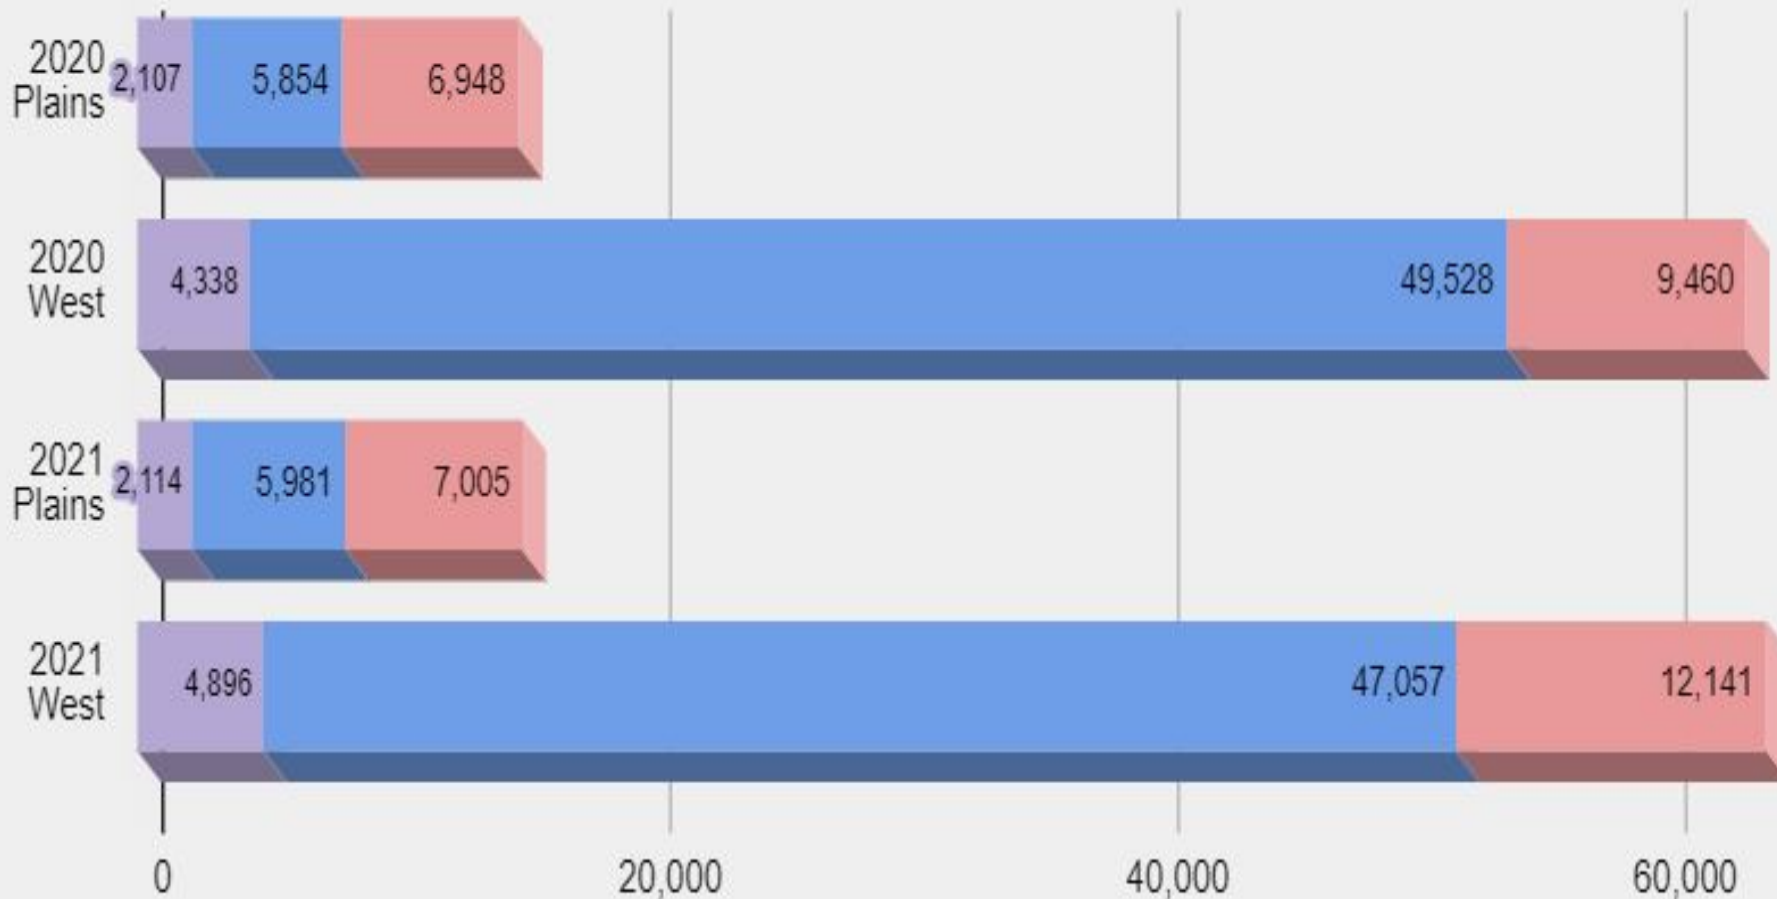

LIVE LIFE
OUTSIDE

Deer Applications and Limited License Quotas By Year

	2000	2001	2002	2003	2004	2005	2006	2007	2008	2009	2010	2011	2012	2013	2014	2015	2016	2017	2018	2019	2020	2021*
Applications	147,861	135,631	144,122	139,629	149,532	163,636	166,993	168,862	174,465	168,107	168,862	172,234	172,650	179,182	183,431	191,708	192,538	198,205	225,855	202,305	226,346	228,087
License Quota	120,456	110,942	109,837	118,195	127,689	120,322	127,838	130,106	97,388	89,643	87,302	85,246	79,824	83,916	84,080	84,442	90,086	93,630	96,348	101,826	101,453	102,503

*Projected Estimate

LIVE LIFE
OUTSIDE

Deer Rifle Quota by Sex

Plains vs. West of I-25 DAUs

Either-sex Antlered Antlerless

LIVE LIFE
OUTSIDE

Deer Sex Ratios Compared to HMP Objective

% of DAUs

Above Within Below

LIVE LIFE
OUTSIDE

Statewide Average of Post-hunt Deer Buck/Doe Ratios 2005-2020

LIVE LIFE
OUTSIDE

CPW - Deer Data Analysis Units (DAUs)

★ CPW Area Offices

April 2021

Elk Applications and Limited License Quotas By Year

	2000	2001	2002	2003	2004	2005	2006	2007	2008	2009	2010	2011	2012	2013	2014	2015	2016	2017	2018	2019	2020	2021*
Applications	197,463	173,730	198,245	191,714	197,866	207,108	204,074	202,111	200,826	195,332	192,655	193,380	192,638	198,621	198,649	203,823	202,364	204,024	231,846	204,984	217,204	246,602
License Quota	157,970	161,603	193,634	196,187	195,056	193,555	176,978	173,185	164,393	153,905	153,625	142,817	139,451	143,158	140,018	141,540	138,850	135,589	129,790	128,358	129,528	123,862