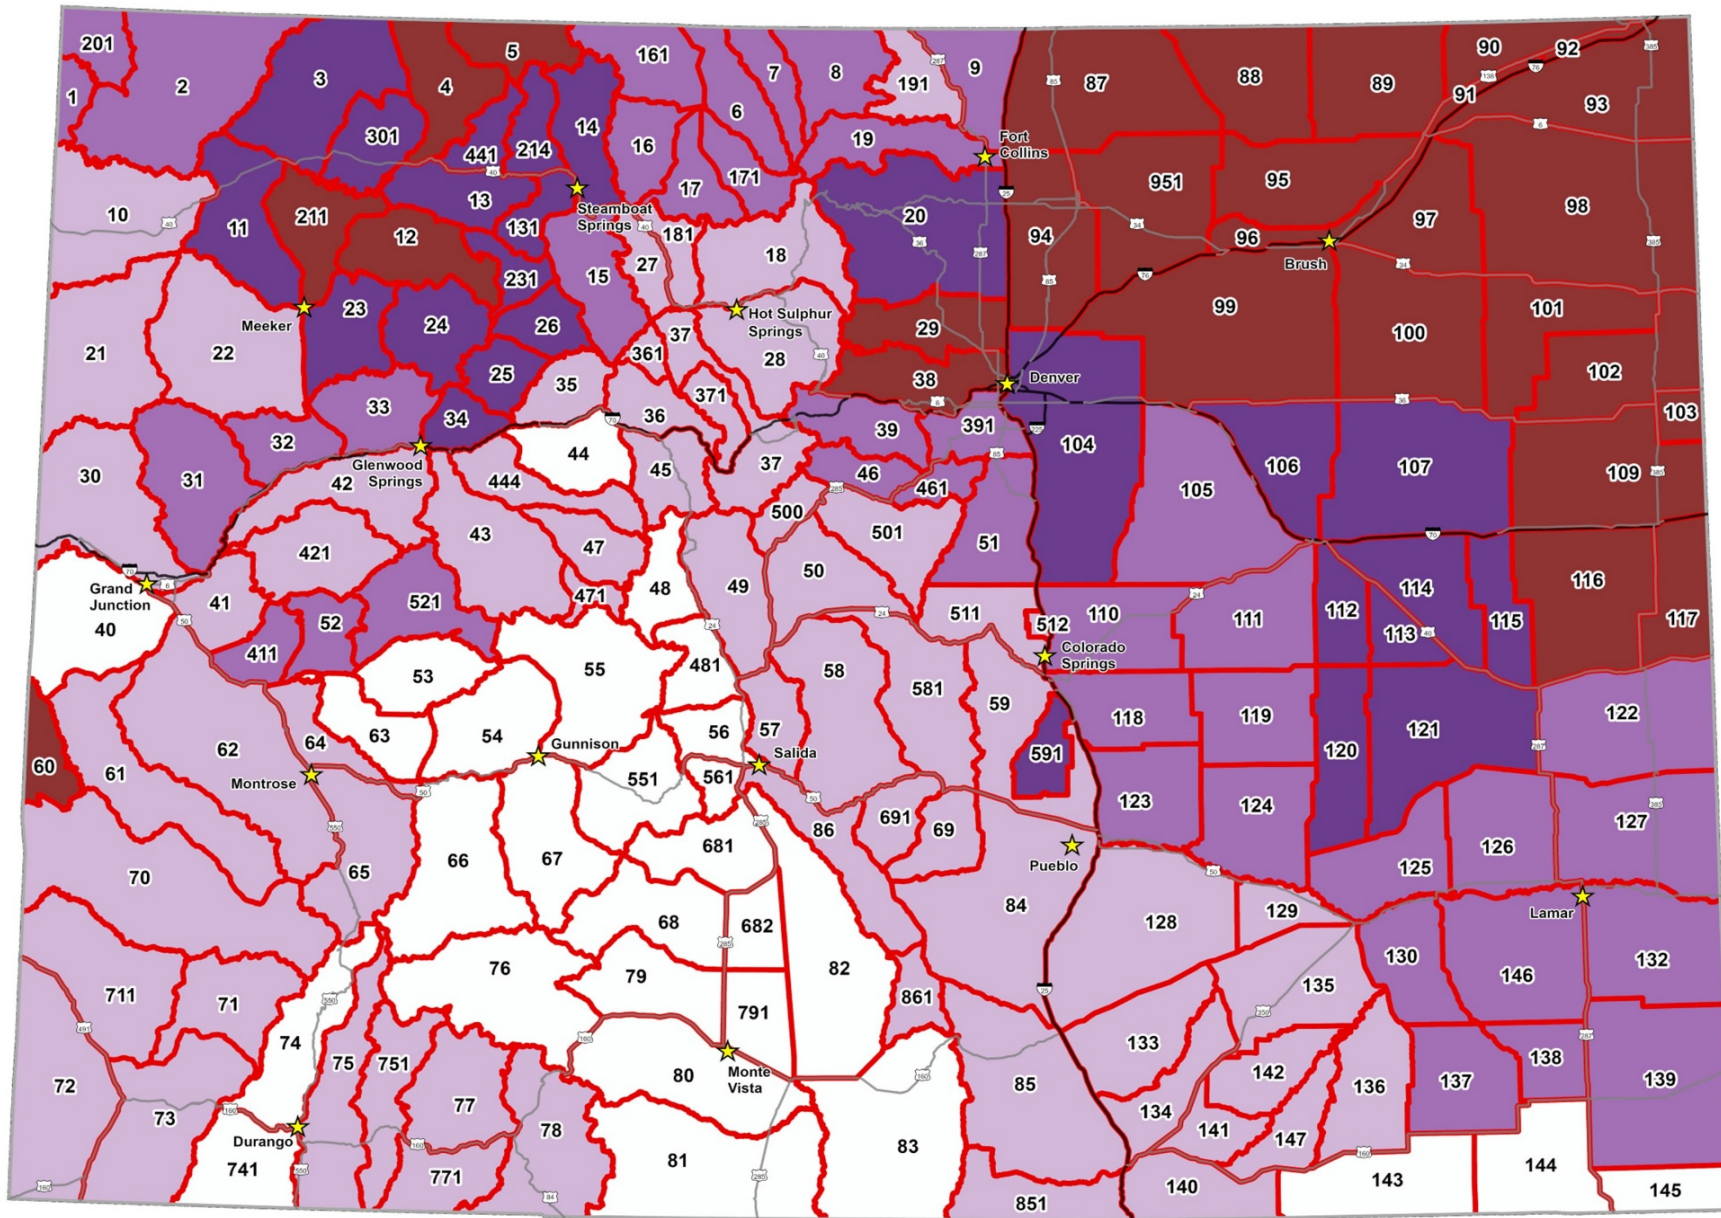

*Projected Estimate

LIVE LIFE
OUTSIDE

Elk Quota

by Manner of Take

LIVE LIFE
OUTSIDE

Pronghorn Applications and Limited License Quotas By Year

	2000	2001	2002	2003	2004	2005	2006	2007	2008	2009	2010	2011	2012	2013	2014	2015	2016	2017	2018	2019	2020	2021*
Applications	49,158	47,869	50,144	47,043	49,977	52,136	51,426	51,149	52,456	53,252	53,242	54,647	55,065	56,174	57,163	59,968	61,178	64,309	85,317	79,886	95,829	91,540
Limited Licenses	12,406	11,095	10,056	9,265	8,827	9,398	12,798	14,262	15,439	19,943	21,736	25,510	23,891	19,259	17,356	19,113	23,132	24,887	26,919	26,388	25,274	23,592

*Projected Estimate

LIVE LIFE
OUTSIDE

Pronghorn Rifle Quota by Sex

Either-sex Buck Doe

LIVE LIFE
OUTSIDE

Moose Applications and Limited License Quotas By Year

	2000	2001	2002	2003	2004	2005	2006	2007	2008	2009	2010	2011	2012	2013	2014	2015	2016	2017	2018	2019	2020	2021*
Applications	8,486	8,815	9,600	10,044	10,504	11,412	12,417	12,842	13,361	13,836	14,425	15,404	16,494	18,311	20,037	22,226	23,776	25,728	59,157	41,037	45,412	52,823
Limited Licenses	80	129	115	120	132	166	174	189	190	177	163	182	203	233	266	321	363	417	454	511	520	532

*Projected Estimate

LIVE LIFE
OUTSIDE

CPW - Moose Data Analysis Units (DAUs) (hunted DAUs only)  Non-Hunted GMUs April 2021

Questions and Discussion

Copyright © 2012 DJHannigan.com

LIVE LIFE
OUTSIDE

Detected CWD in Harvested Adult Deer Bucks