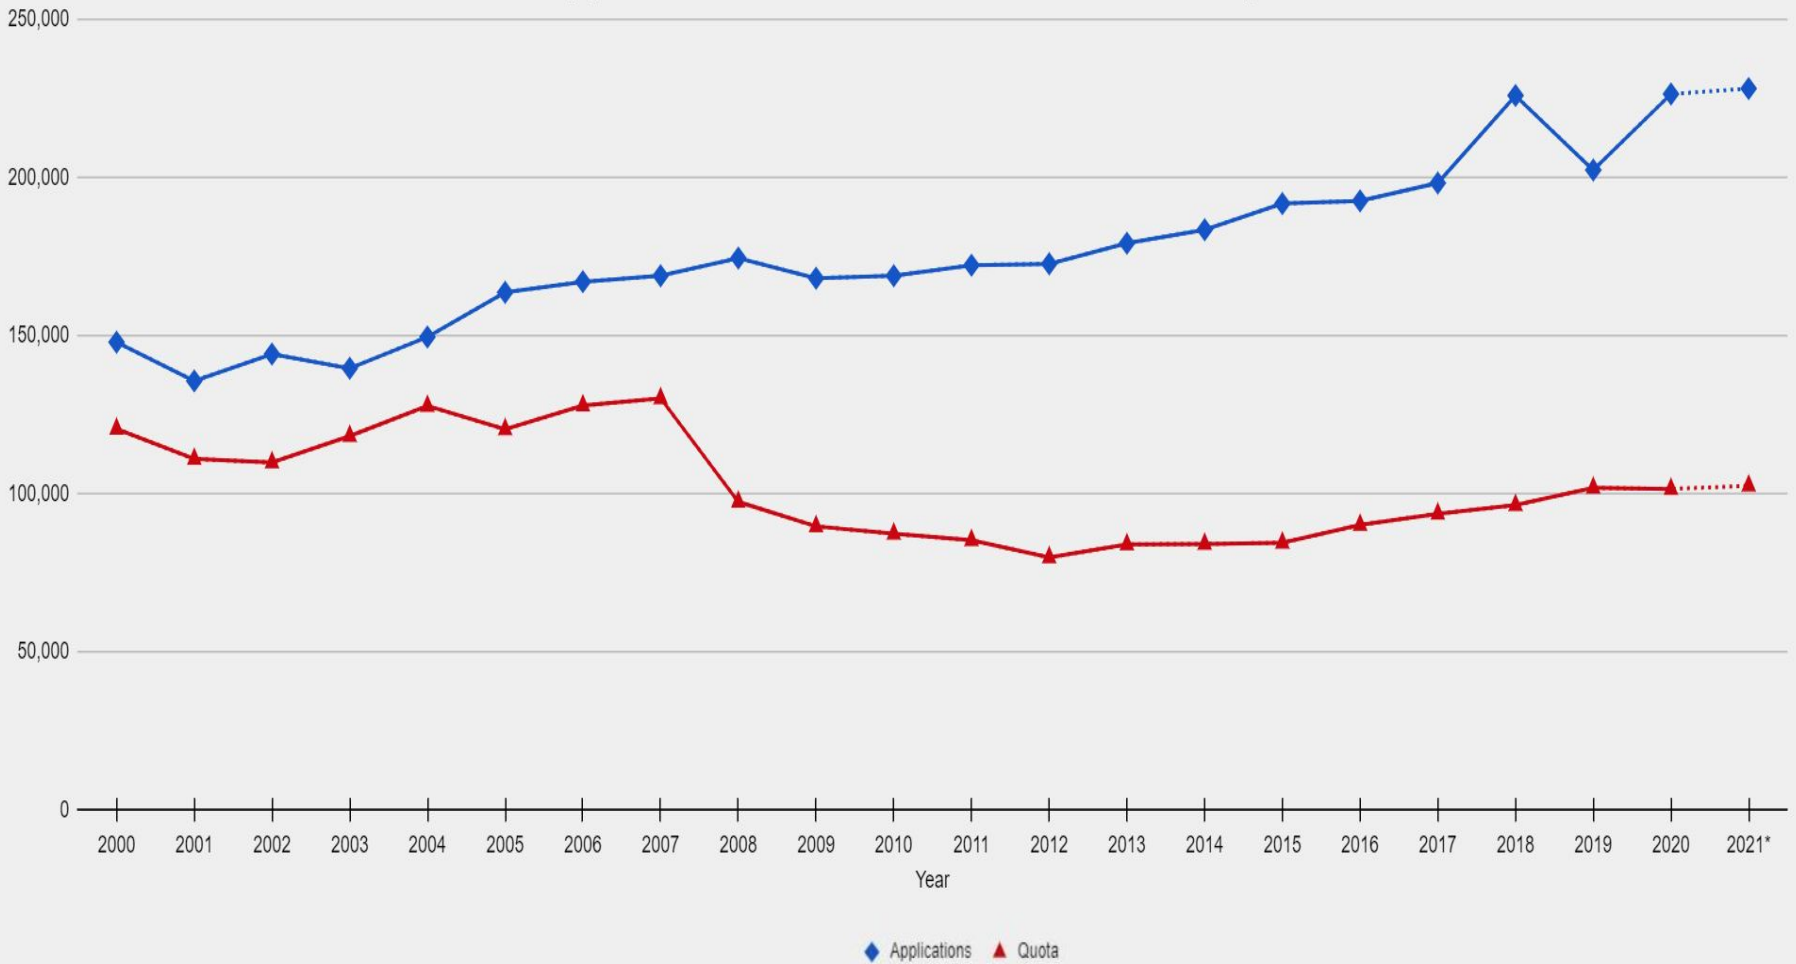

LIVE LIFE
OUTSIDE

Information Supporting Recommendations

- Herd Management Plan (HMP) objectives
- Herd performance and trends
 - Age and sex classification data
 - Survival rates
 - Population estimates
 - Chronic wasting disease
 - Field observations
 - Public input and reports
- Past licensing trends
- Previous year's harvest

LIVE LIFE
OUTSIDE

Deer Applications and Limited License Quotas By Year

	2000	2001	2002	2003	2004	2005	2006	2007	2008	2009	2010	2011	2012	2013	2014	2015	2016	2017	2018	2019	2020	2021*
Applications	147,861	135,631	144,122	139,629	149,532	163,636	166,993	168,862	174,465	168,107	168,862	172,234	172,650	179,182	183,431	191,708	192,538	198,205	225,855	202,305	226,346	228,087
License Quota	120,456	110,942	109,837	118,195	127,689	120,322	127,838	130,106	97,388	89,643	87,302	85,246	79,824	83,916	84,080	84,442	90,086	93,630	96,348	101,826	101,453	102,503