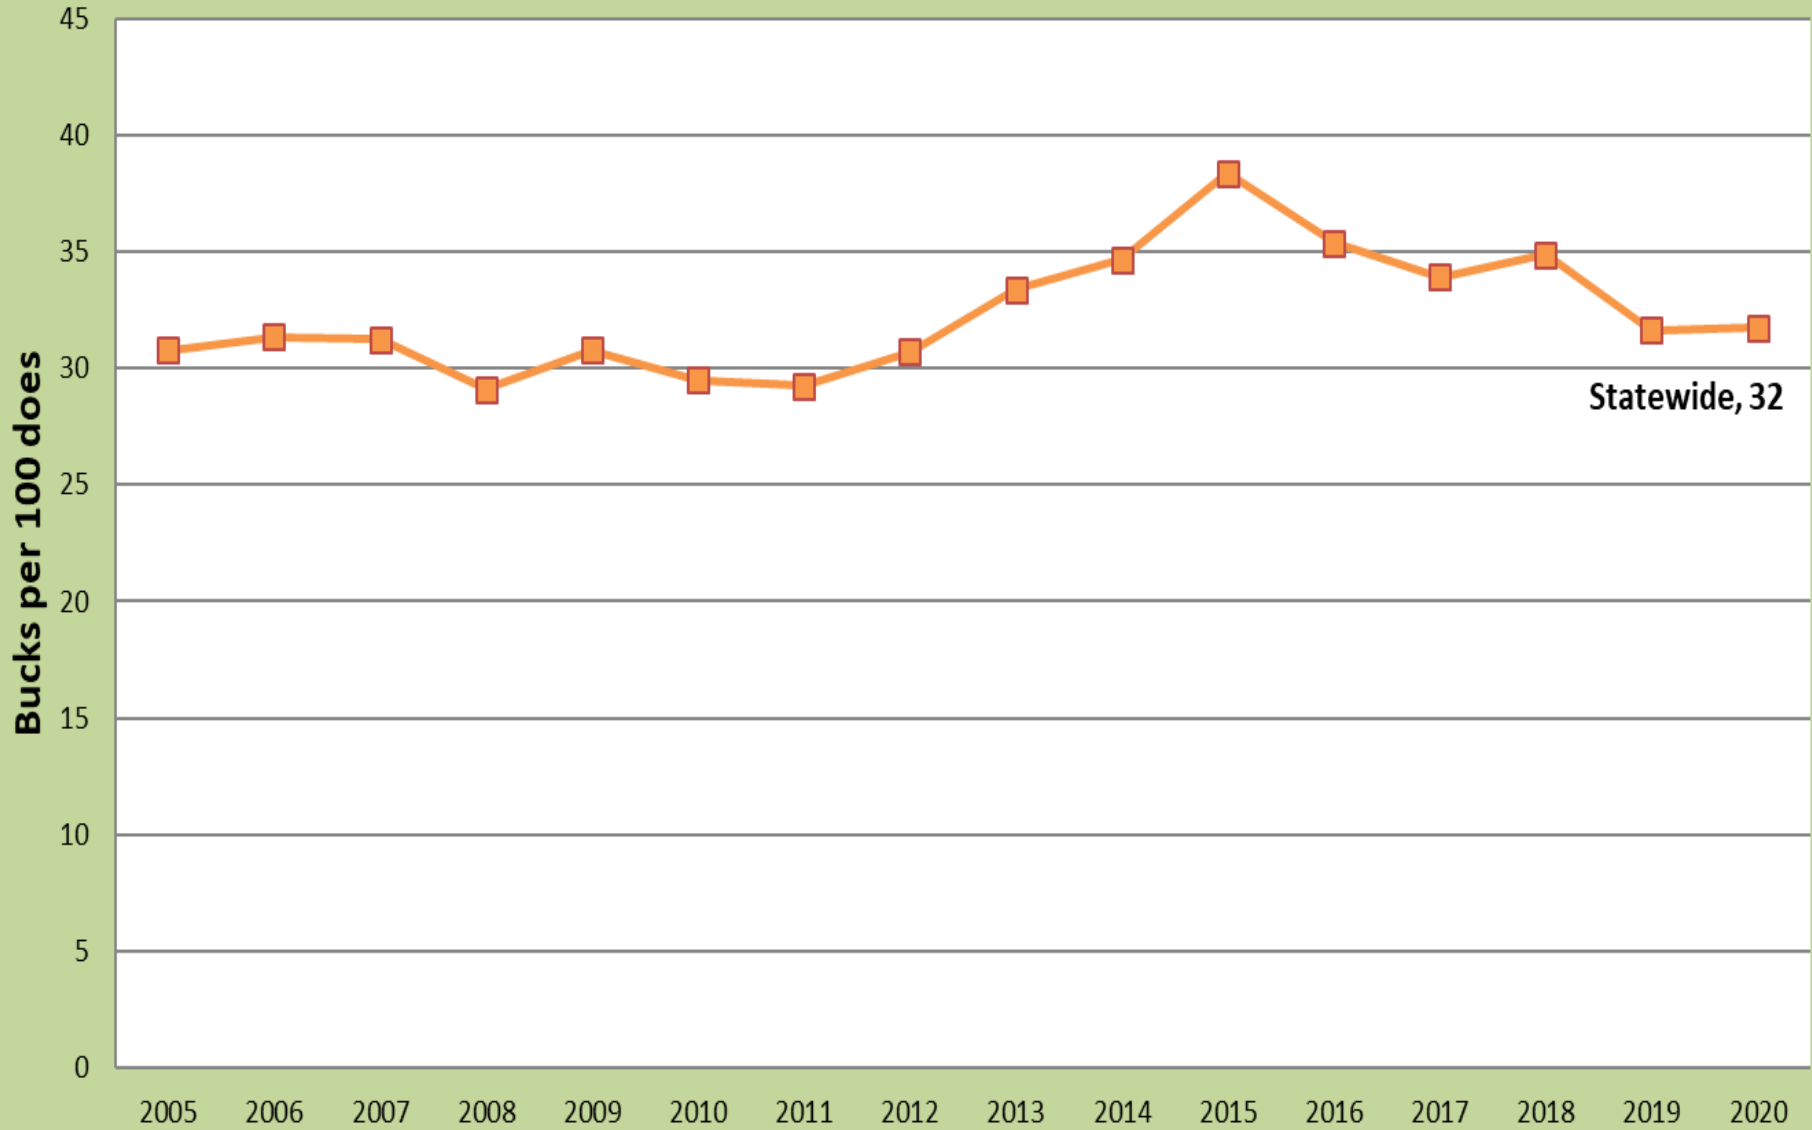

Statewide Average of Post-hunt Deer Buck/Doe Ratios 2005-2020

LIVE LIFE
OUTSIDE