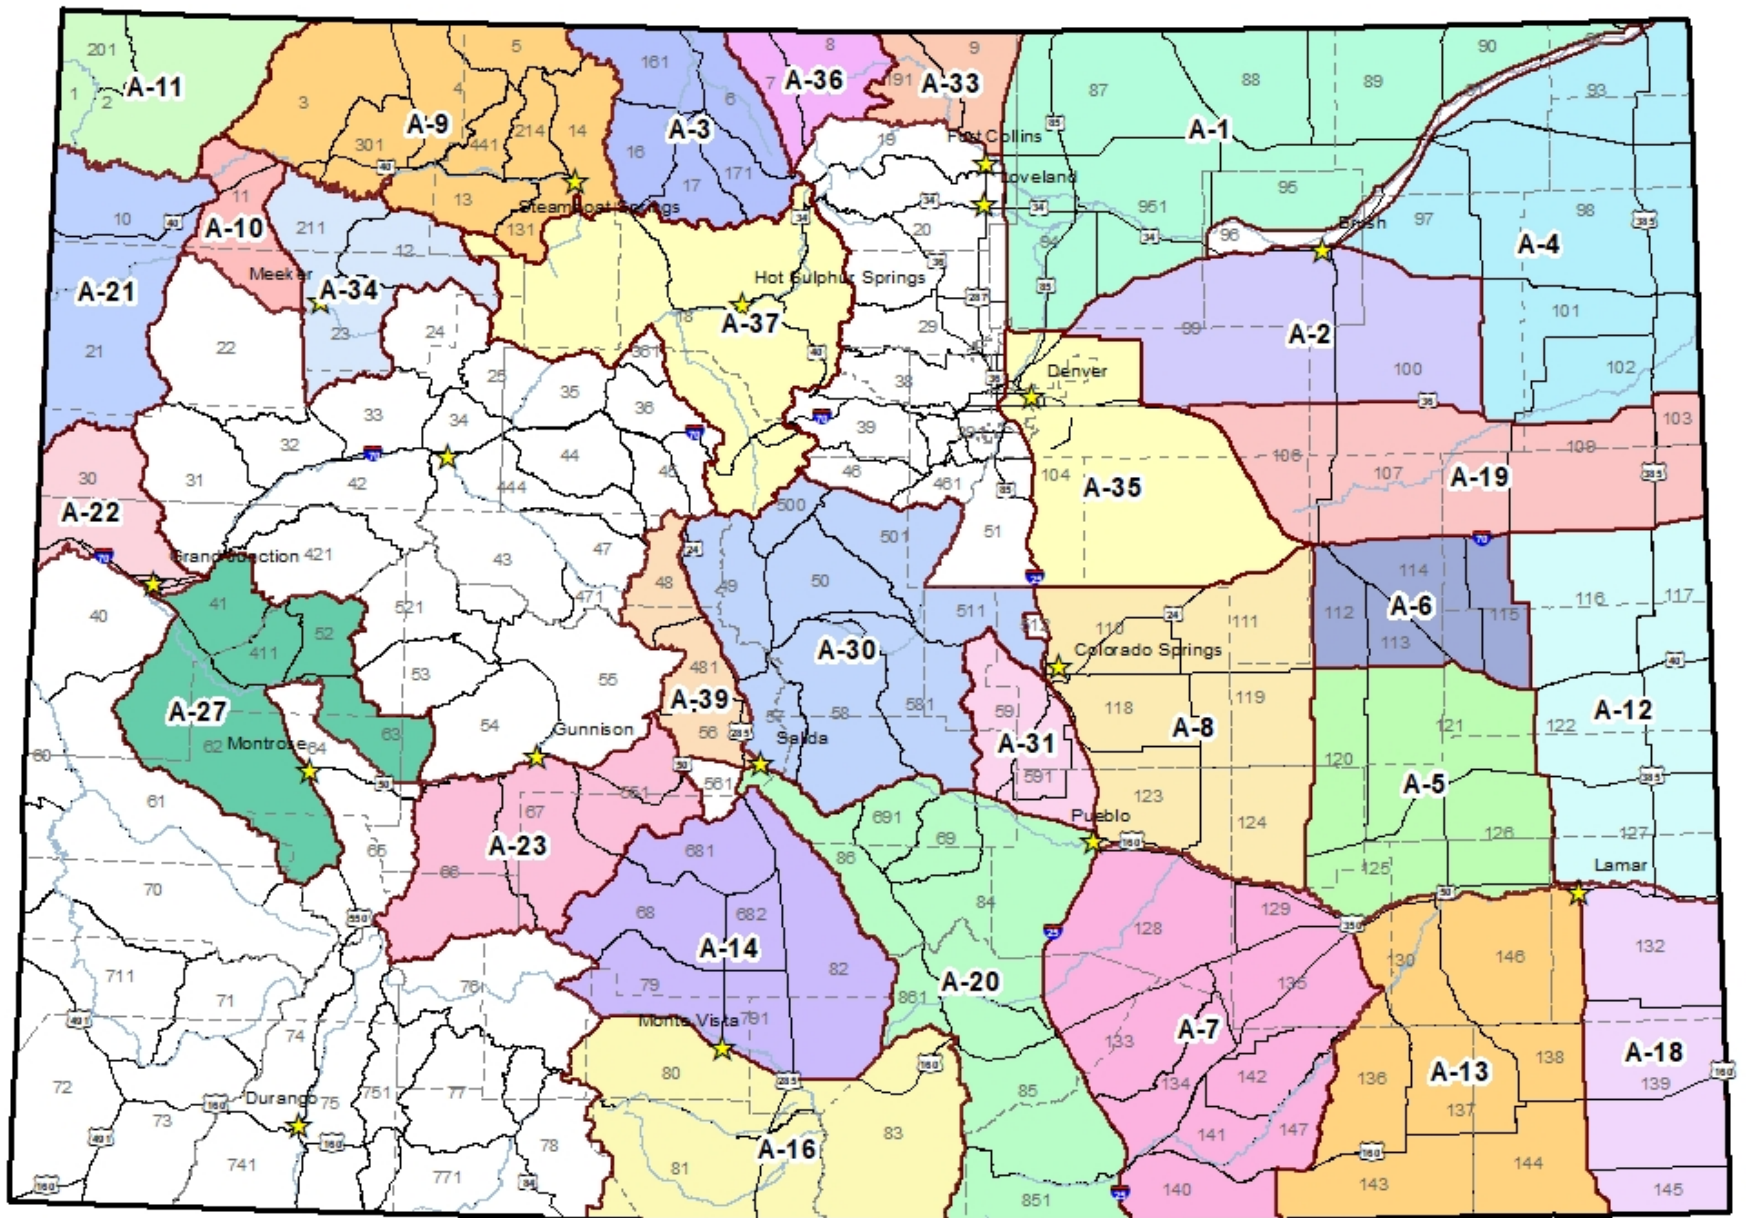

	2000	2001	2002	2003	2004	2005	2006	2007	2008	2009	2010	2011	2012	2013	2014	2015	2016	2017	2018	2019	2020	2021*
Applications	197,463	173,730	198,245	191,714	197,866	207,108	204,074	202,111	200,826	195,332	192,655	193,380	192,638	198,621	198,649	203,823	202,364	204,024	231,846	204,984	217,204	246,602
License Quota	157,970	161,603	193,634	196,187	195,056	193,555	176,978	173,185	164,393	153,905	153,625	142,817	139,451	143,158	140,018	141,540	138,850	135,589	129,790	128,358	129,528	123,862

*Projected Estimate

LIVE LIFE
OUTSIDE

Elk Quota

by Manner of Take

LIVE LIFE
OUTSIDE

Pronghorn Applications and Limited License Quotas By Year

	2000	2001	2002	2003	2004	2005	2006	2007	2008	2009	2010	2011	2012	2013	2014	2015	2016	2017	2018	2019	2020	2021*
Applications	49,158	47,869	50,144	47,043	49,977	52,136	51,426	51,149	52,456	53,252	53,242	54,647	55,065	56,174	57,163	59,968	61,178	64,309	85,317	79,886	95,829	91,540
Limited Licenses	12,406	11,095	10,056	9,265	8,827	9,398	12,798	14,262	15,439	19,943	21,736	25,510	23,891	19,259	17,356	19,113	23,132	24,887	26,919	26,388	25,274	23,592

*Projected Estimate

LIVE LIFE
OUTSIDE

Pronghorn Rifle Quota by Sex

Either-sex Buck Doe

LIVE LIFE
OUTSIDE

Moose Applications and Limited License Quotas By Year

	2000	2001	2002	2003	2004	2005	2006	2007	2008	2009	2010	2011	2012	2013	2014	2015	2016	2017	2018	2019	2020	2021*
Applications	8,486	8,815	9,600	10,044	10,504	11,412	12,417	12,842	13,361	13,836	14,425	15,404	16,494	18,311	20,037	22,226	23,776	25,728	59,157	41,037	45,412	52,823
Limited Licenses	80	129	115	120	132	166	174	189	190	177	163	182	203	233	266	321	363	417	454	511	520	532