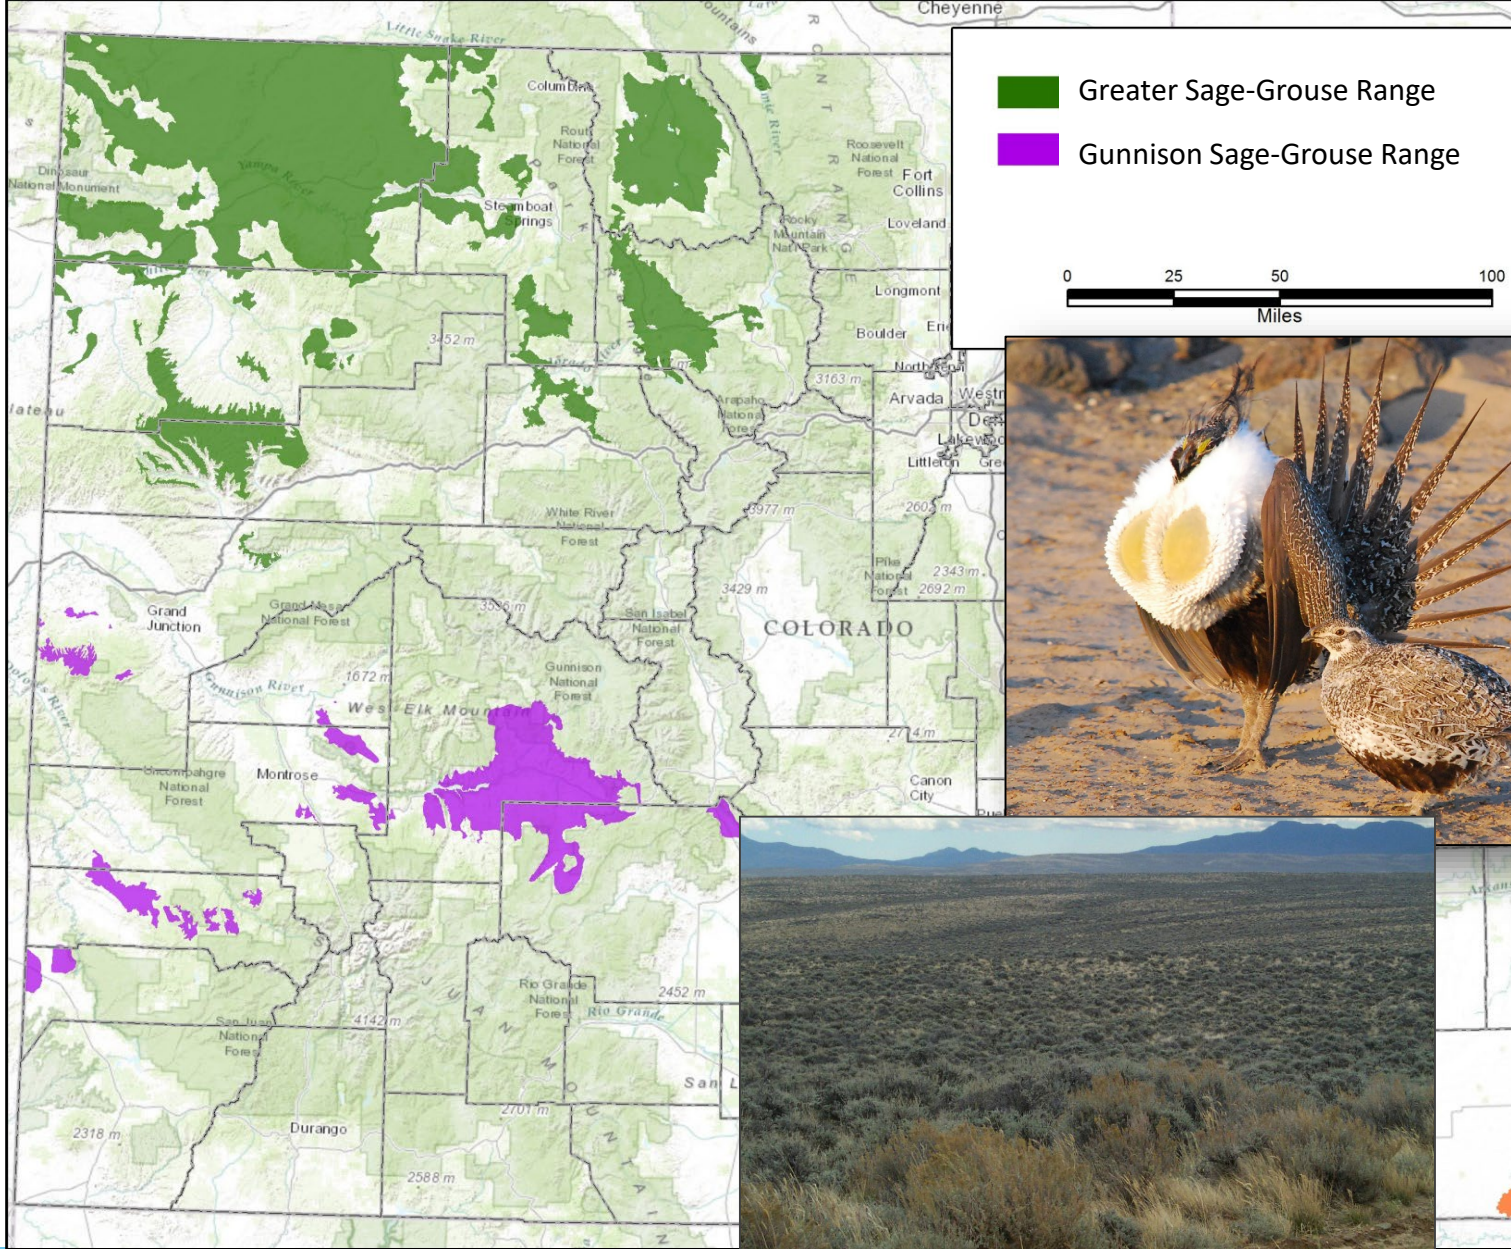

# Greater Sage-Grouse Management

Noppadol Paothong

LIVE LIFE  
OUTSIDE

Dr. Kathleen Griffin - Grouse Conservation Program  
Coordinator

LIVE LIFE  
OUTSIDE

# Sage-Grouse Range in CO

★ Capitals	■ Current Greater Sage Grouse Range Schroeder et al. 2004 and Colorado Overall Range	
— Highways		
— States		
— Hydrography		

Map created: 1/24/14 GrSG\_CurrentRangewide.mxd

# Greater Sage-Grouse Range

LIVE LIFE  
OUTSIDE

# Greater Sage-Grouse Range in CO