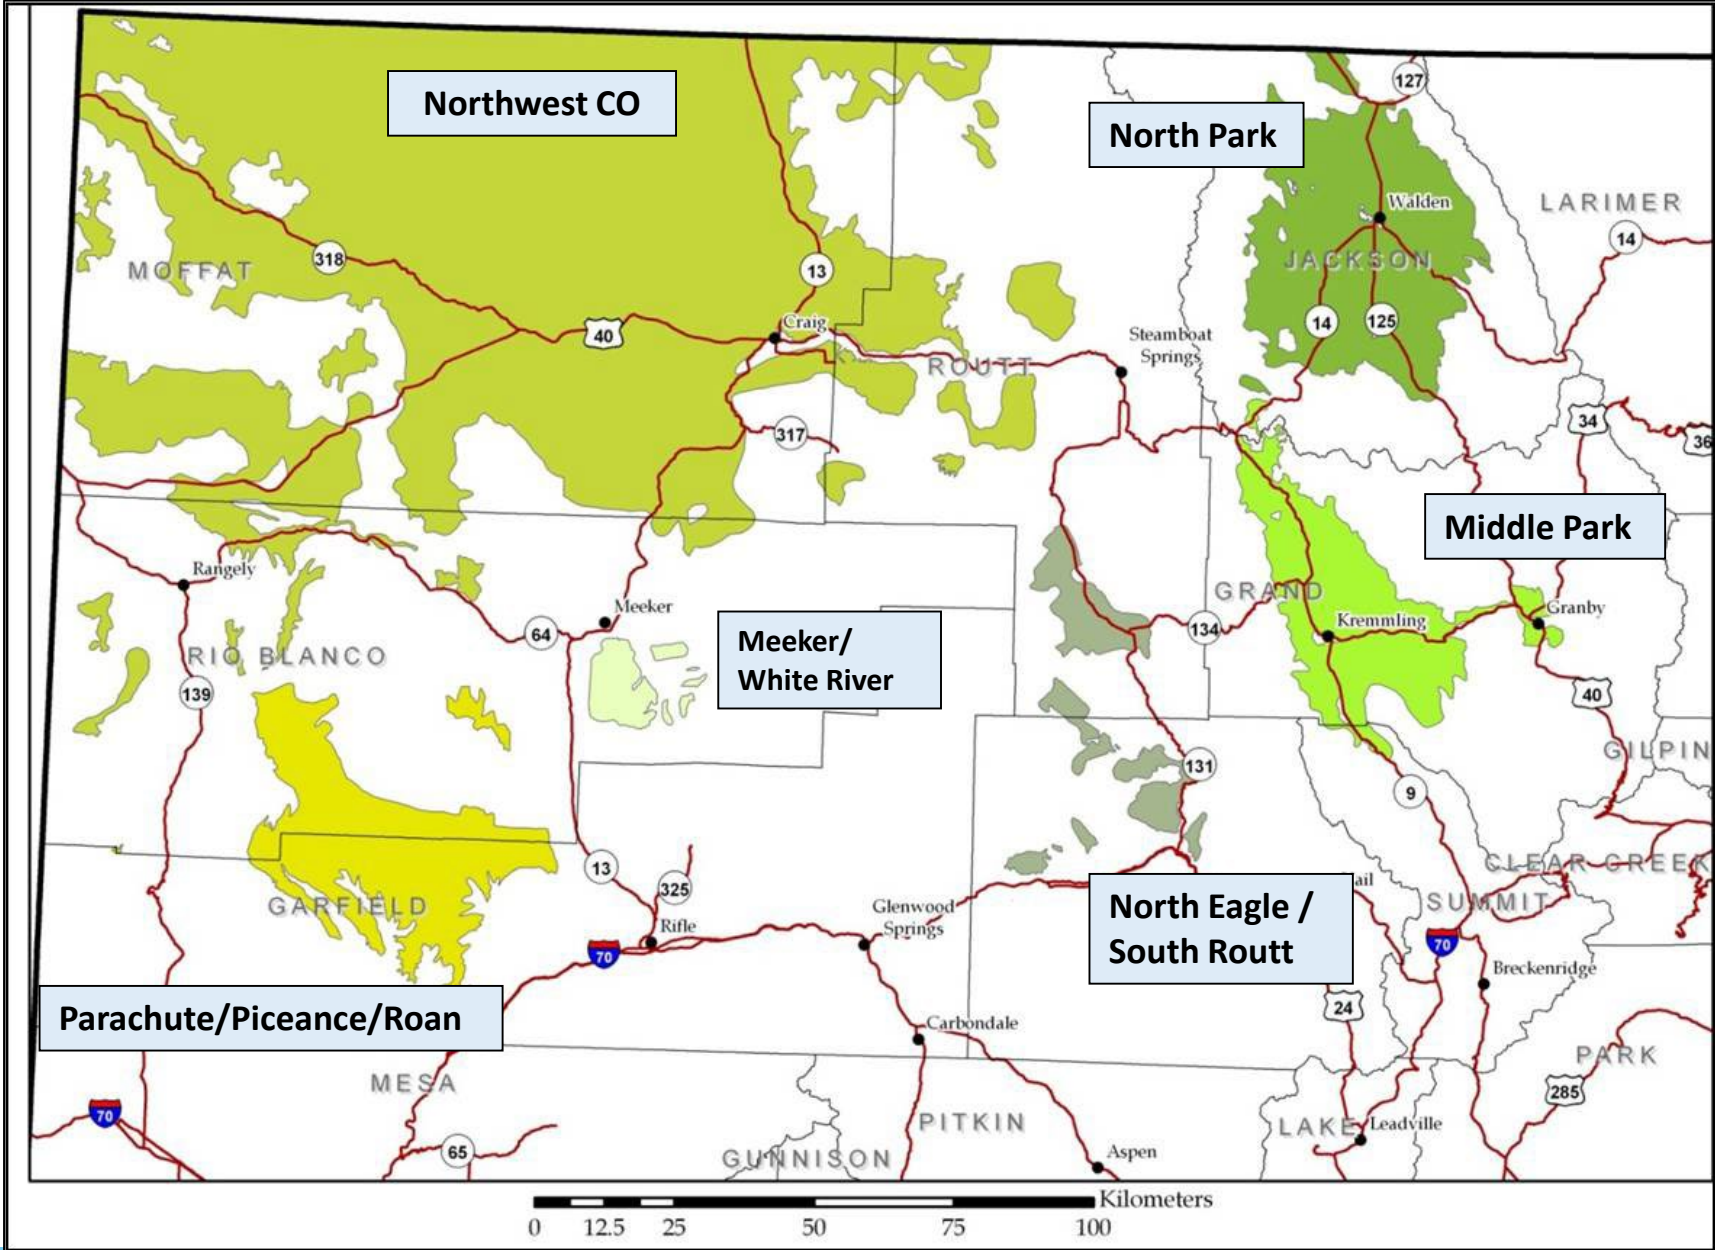

# Sage-Grouse Range in CO

★ Capitals	■ Current Greater Sage Grouse Range Schroeder et al. 2004 and Colorado Overall Range	
— Highways		
— States		
— Hydrography		

Map created: 1/24/14 GrSG\_CurrentRangewide.mxd

# Greater Sage-Grouse Range

LIVE LIFE  
OUTSIDE

# Greater Sage-Grouse Range in CO