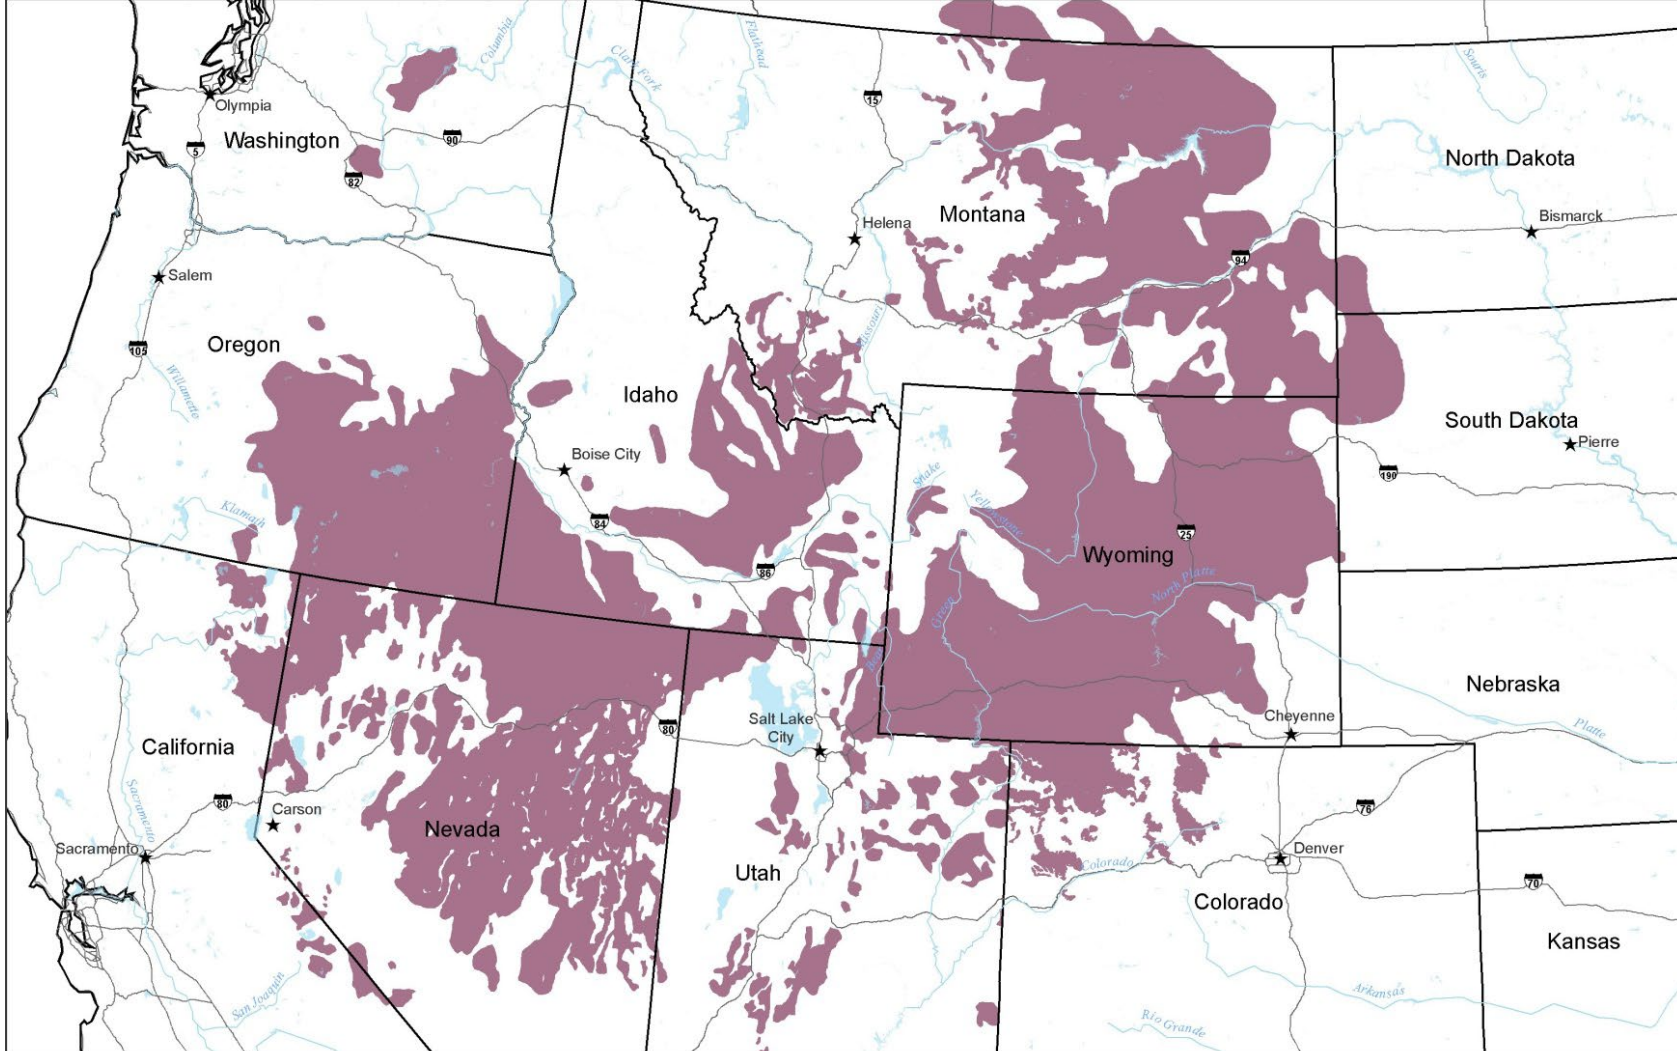

★ Capitals	■ Current Greater Sage Grouse Range Schroeder et al. 2004 and Colorado Overall Range	
— Highways		
— States		
— Hydrography		

**LIVE LIFE
OUTSIDE**

Greater Sage-Grouse Range