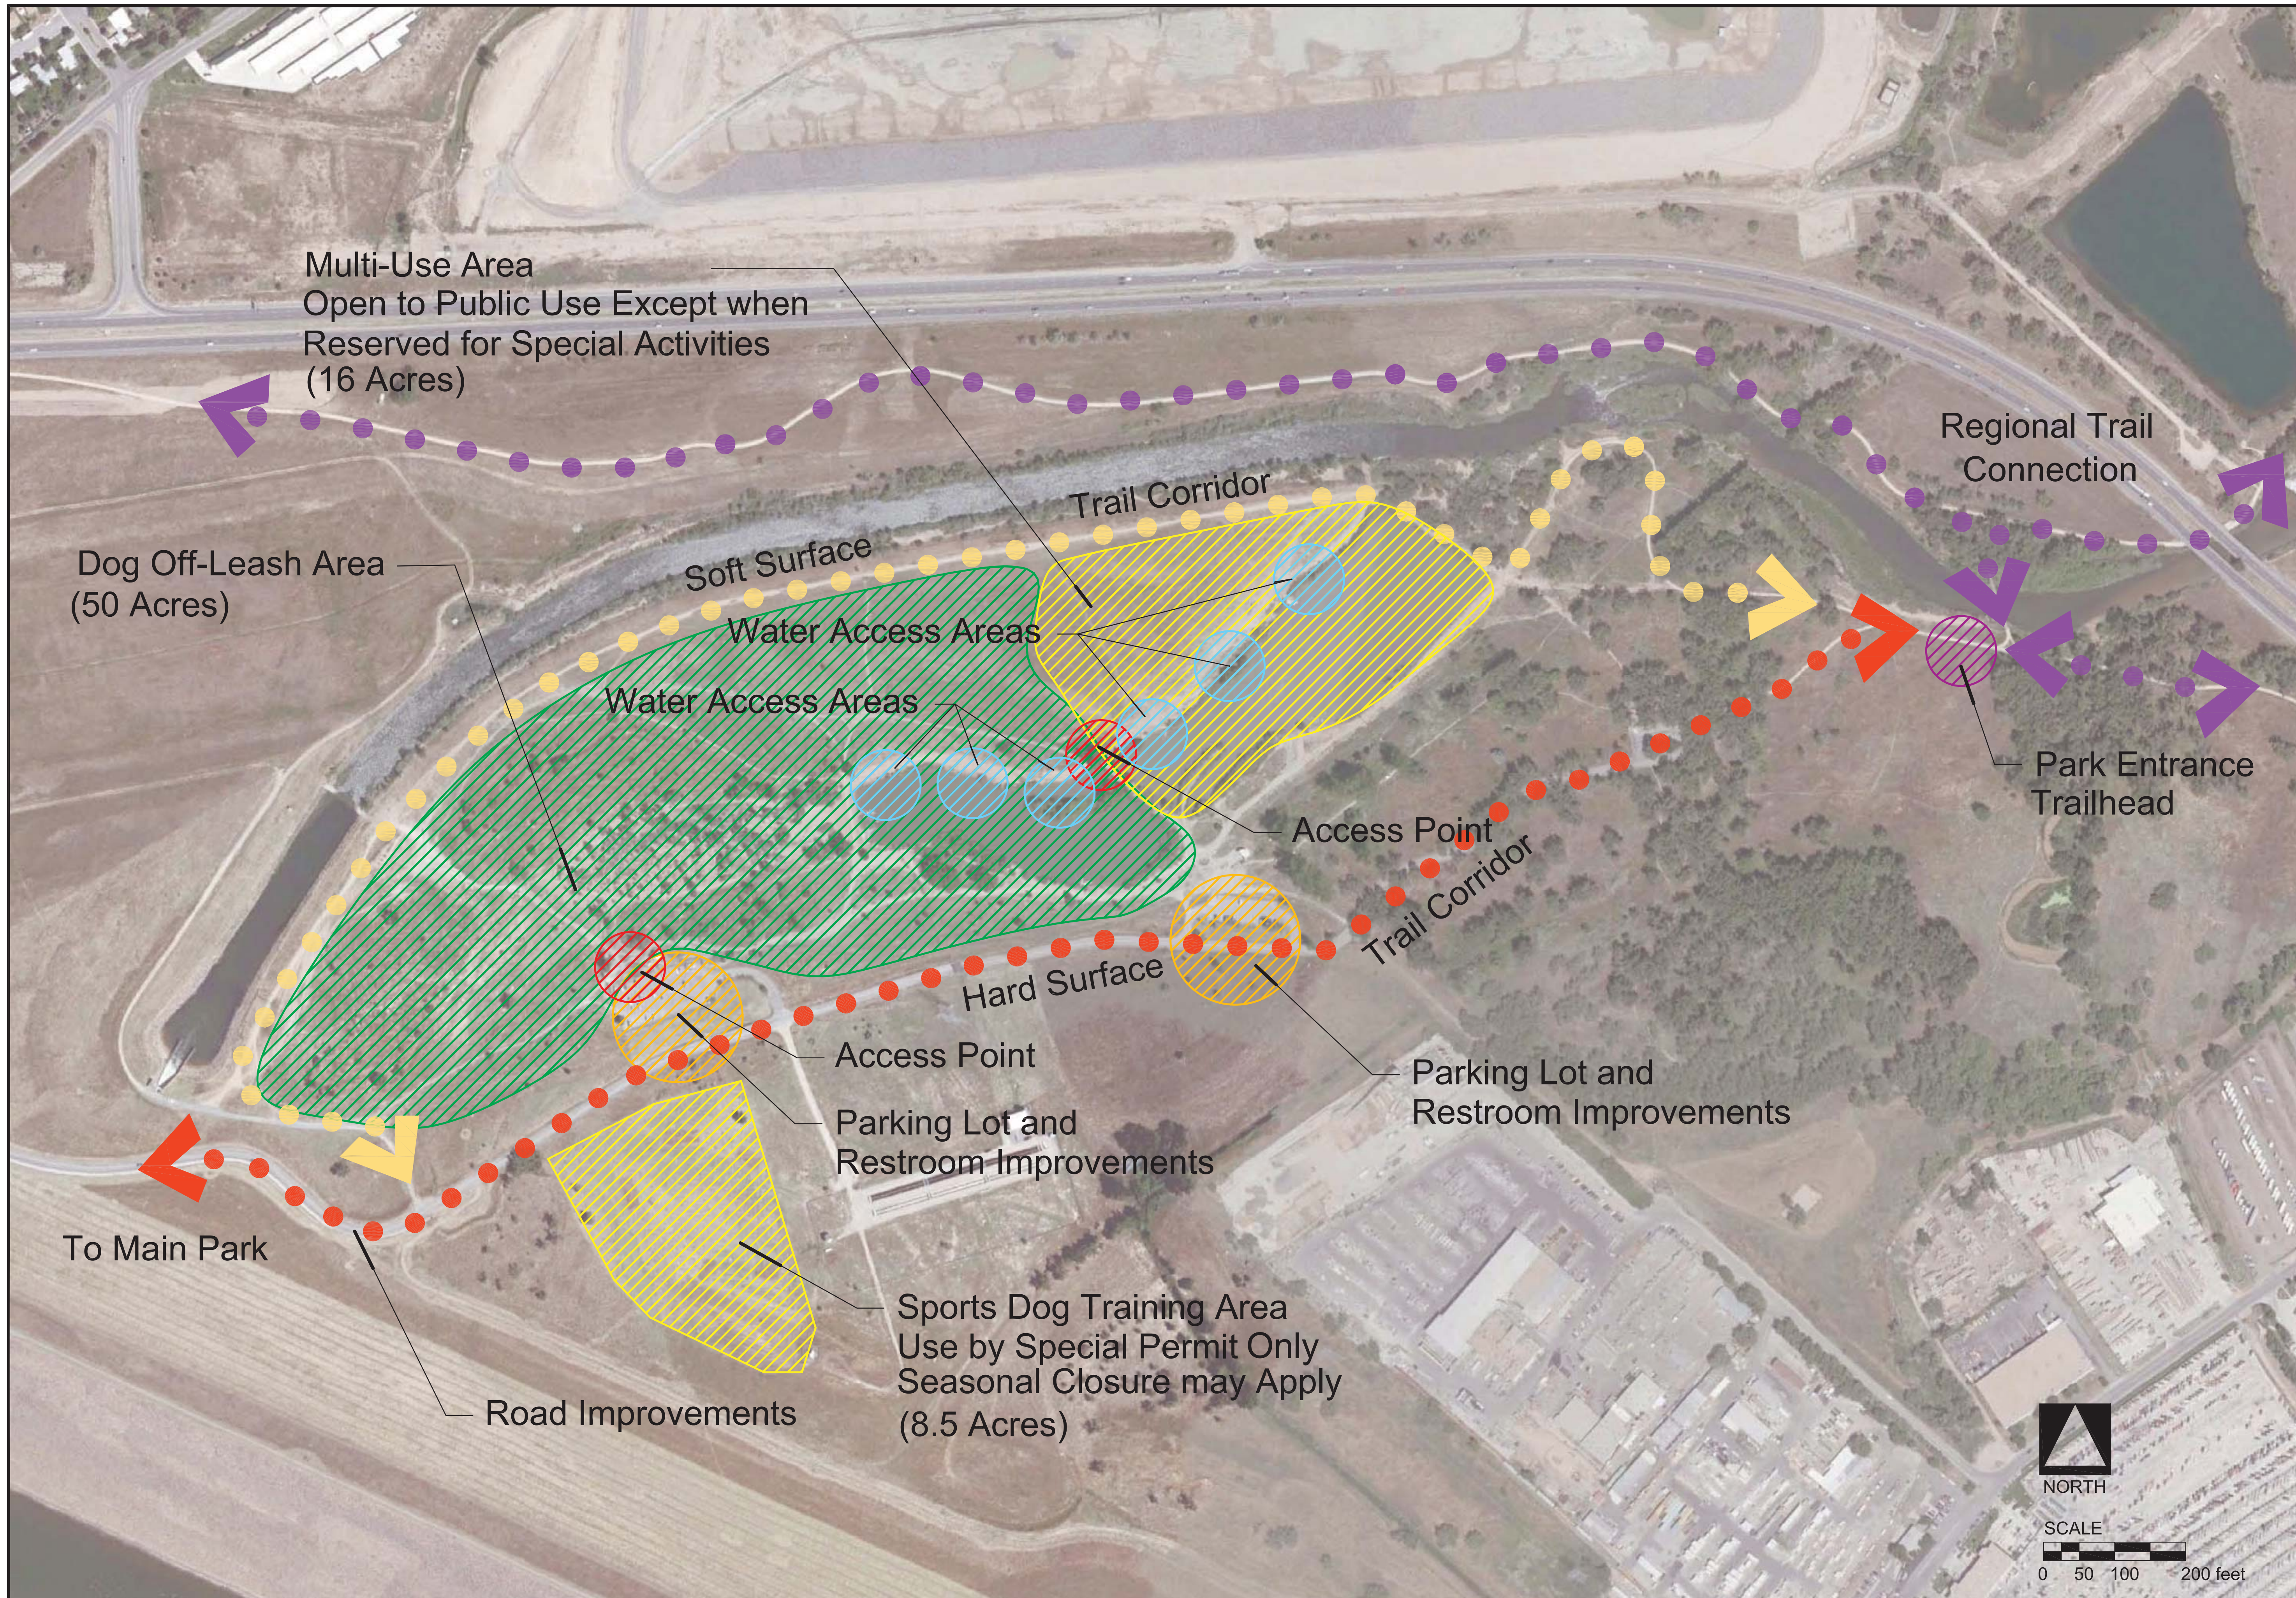

	Alternative A	Alternative B	Alternative C
Size	74 acres	74 acres	74 acres
Water Access	Yes	Yes	Yes
Upland Sport Dog Training Area	Yes	Yes	Yes
Flatwater Sport Dog Training Area	No	Yes	Yes (reservation)
Reservable Multi-Use Area	No	No	Yes
Road Improvements	Yes	Yes	Yes
Parking Improvements	Yes	Yes	Yes
Restroom Improvements	Yes	Yes	Yes
User Fee	Yes	Yes	Yes

Chatfield State Park Off-Leash Dog Area Alternatives Comparison

Design Alternative – A

Dog Off-Leash Area Project

Design Alternative – B

Dog Off-Leash Area Project

Design Alternative – C

Dog Off-Leash Area Project