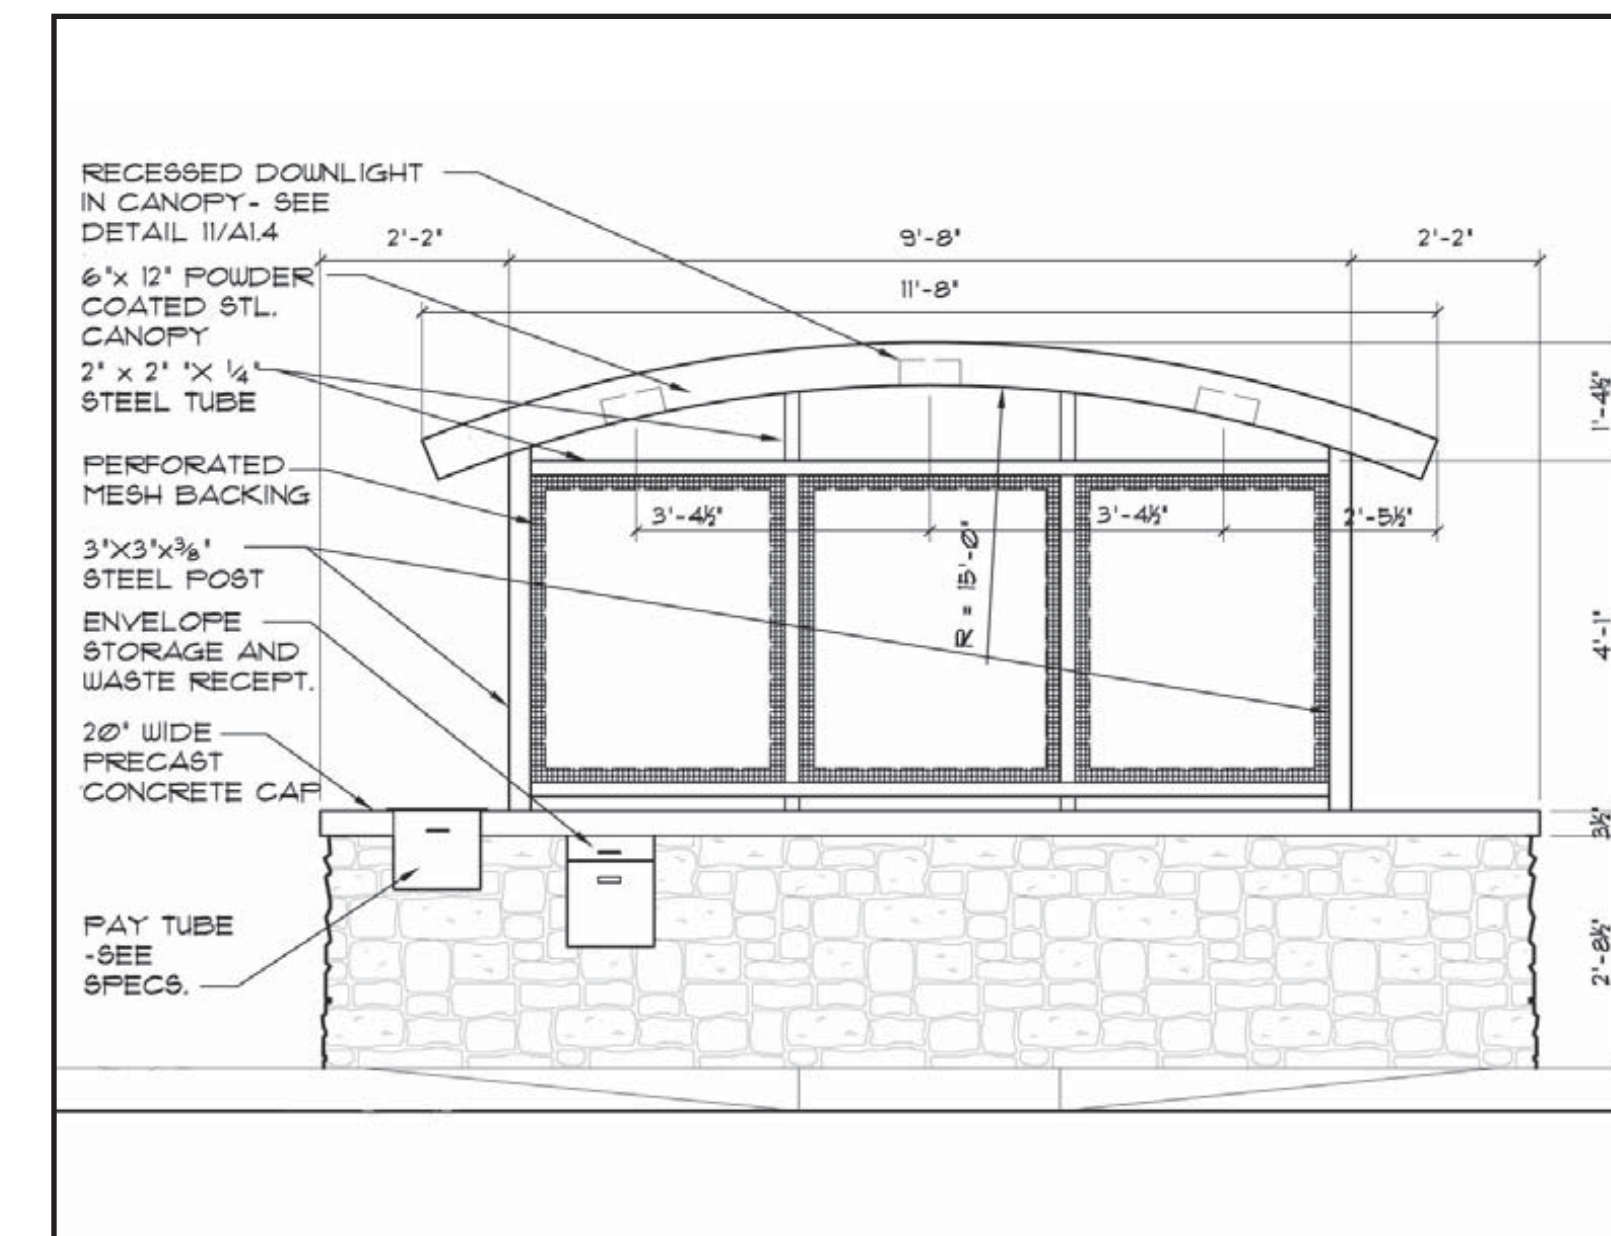

General Park Layout

Bull Pen Layout

Bull Pen - gate and trash cans

Shore Stabilization

Decoy - to attract attention

Soft Surface Trail - crusher fines

Waste Bag Dispenser

Water Fountain

Trash Cans

Potential Amenities

Dog Off-Leash Area Project

Park Entrance Sign

Self Service Fee Station

Park Entrance Gate

Fencing Detail - rail accent

Fencing Detail - mesh barrier

Fencing Detail - wooden post

Potential Amenities Dog Off-Leash Area Project