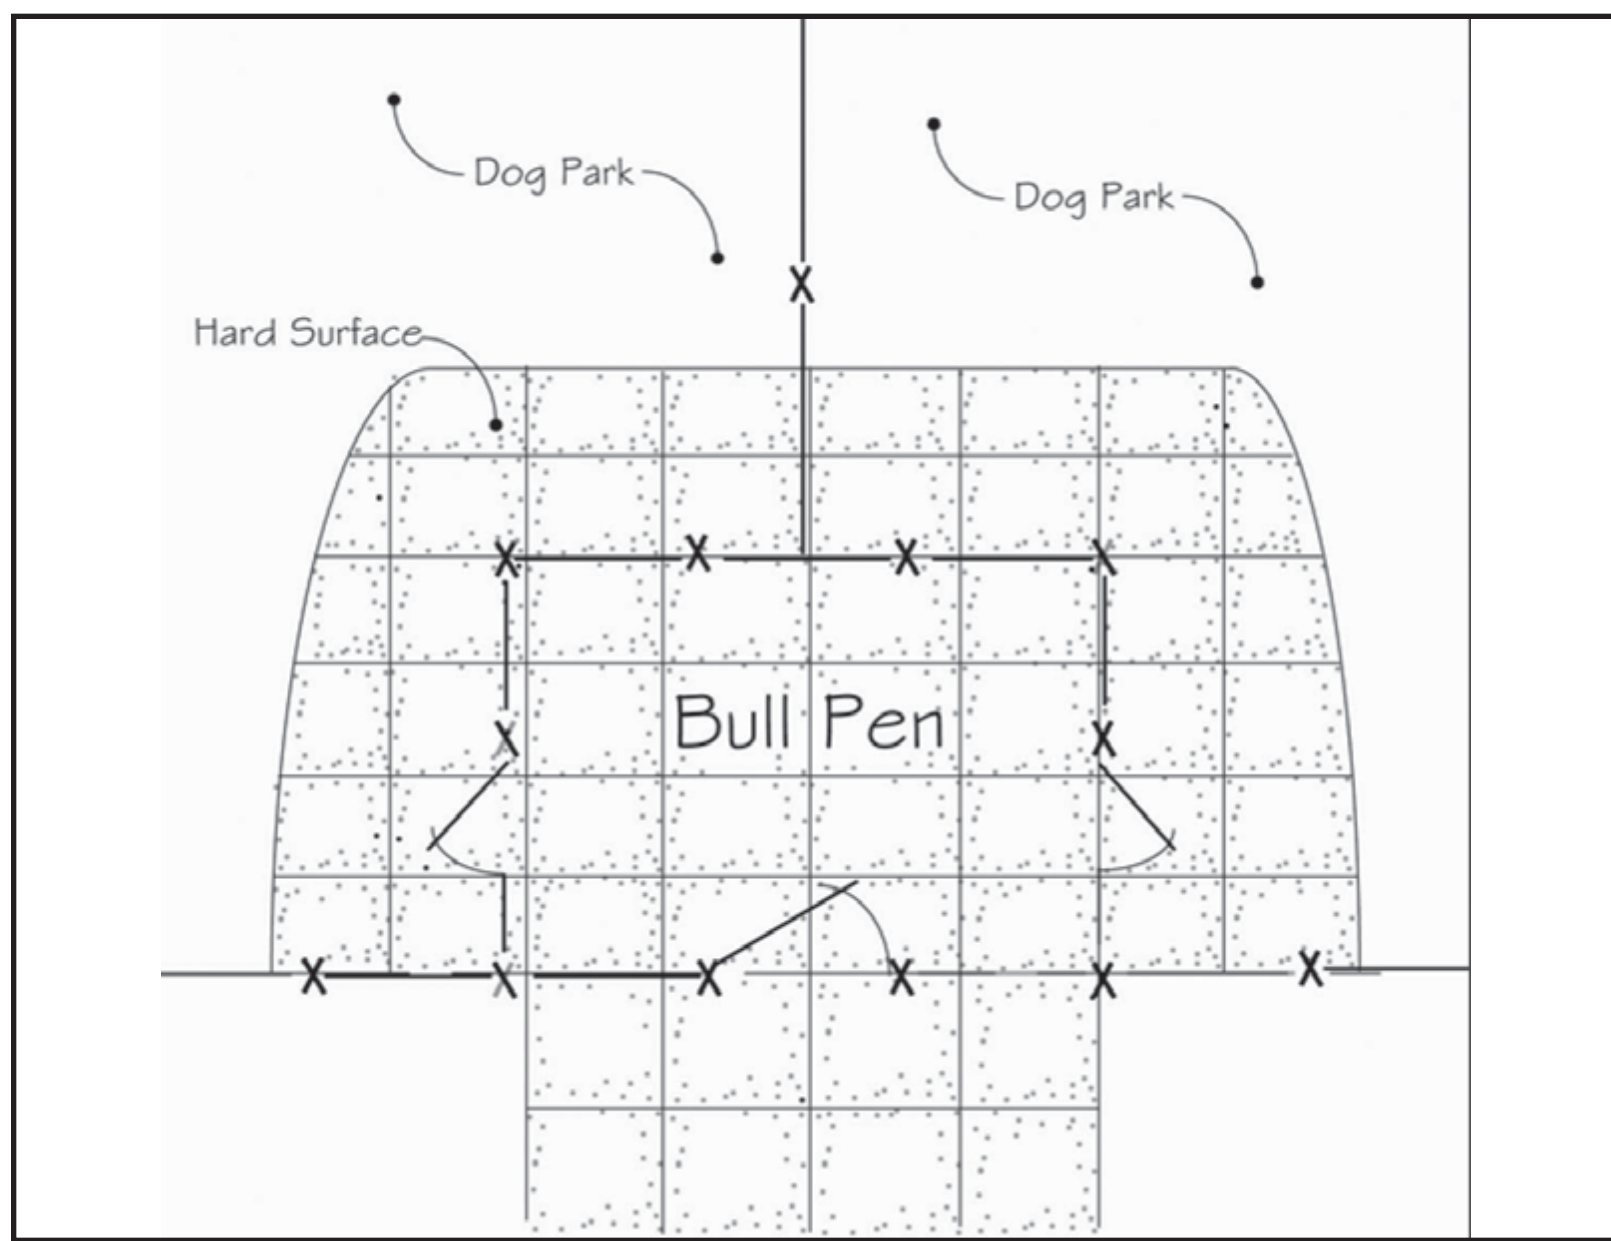

General Park Layout

Bull Pen Layout

Bull Pen - gate and trash cans

Shore Stabilization

Decoy - to attract attention

Soft Surface Trail - crusher fines

Waste Bag Dispenser

Water Fountain

Trash Cans

Potential Amenities

Dog Off-Leash Area Project

Park Entrance Sign

Self Service Fee Station

Park Entrance Gate

Fencing Detail - rail accent

Fencing Detail - mesh barrier

Fencing Detail - wooden post

Potential Amenities Dog Off-Leash Area Project