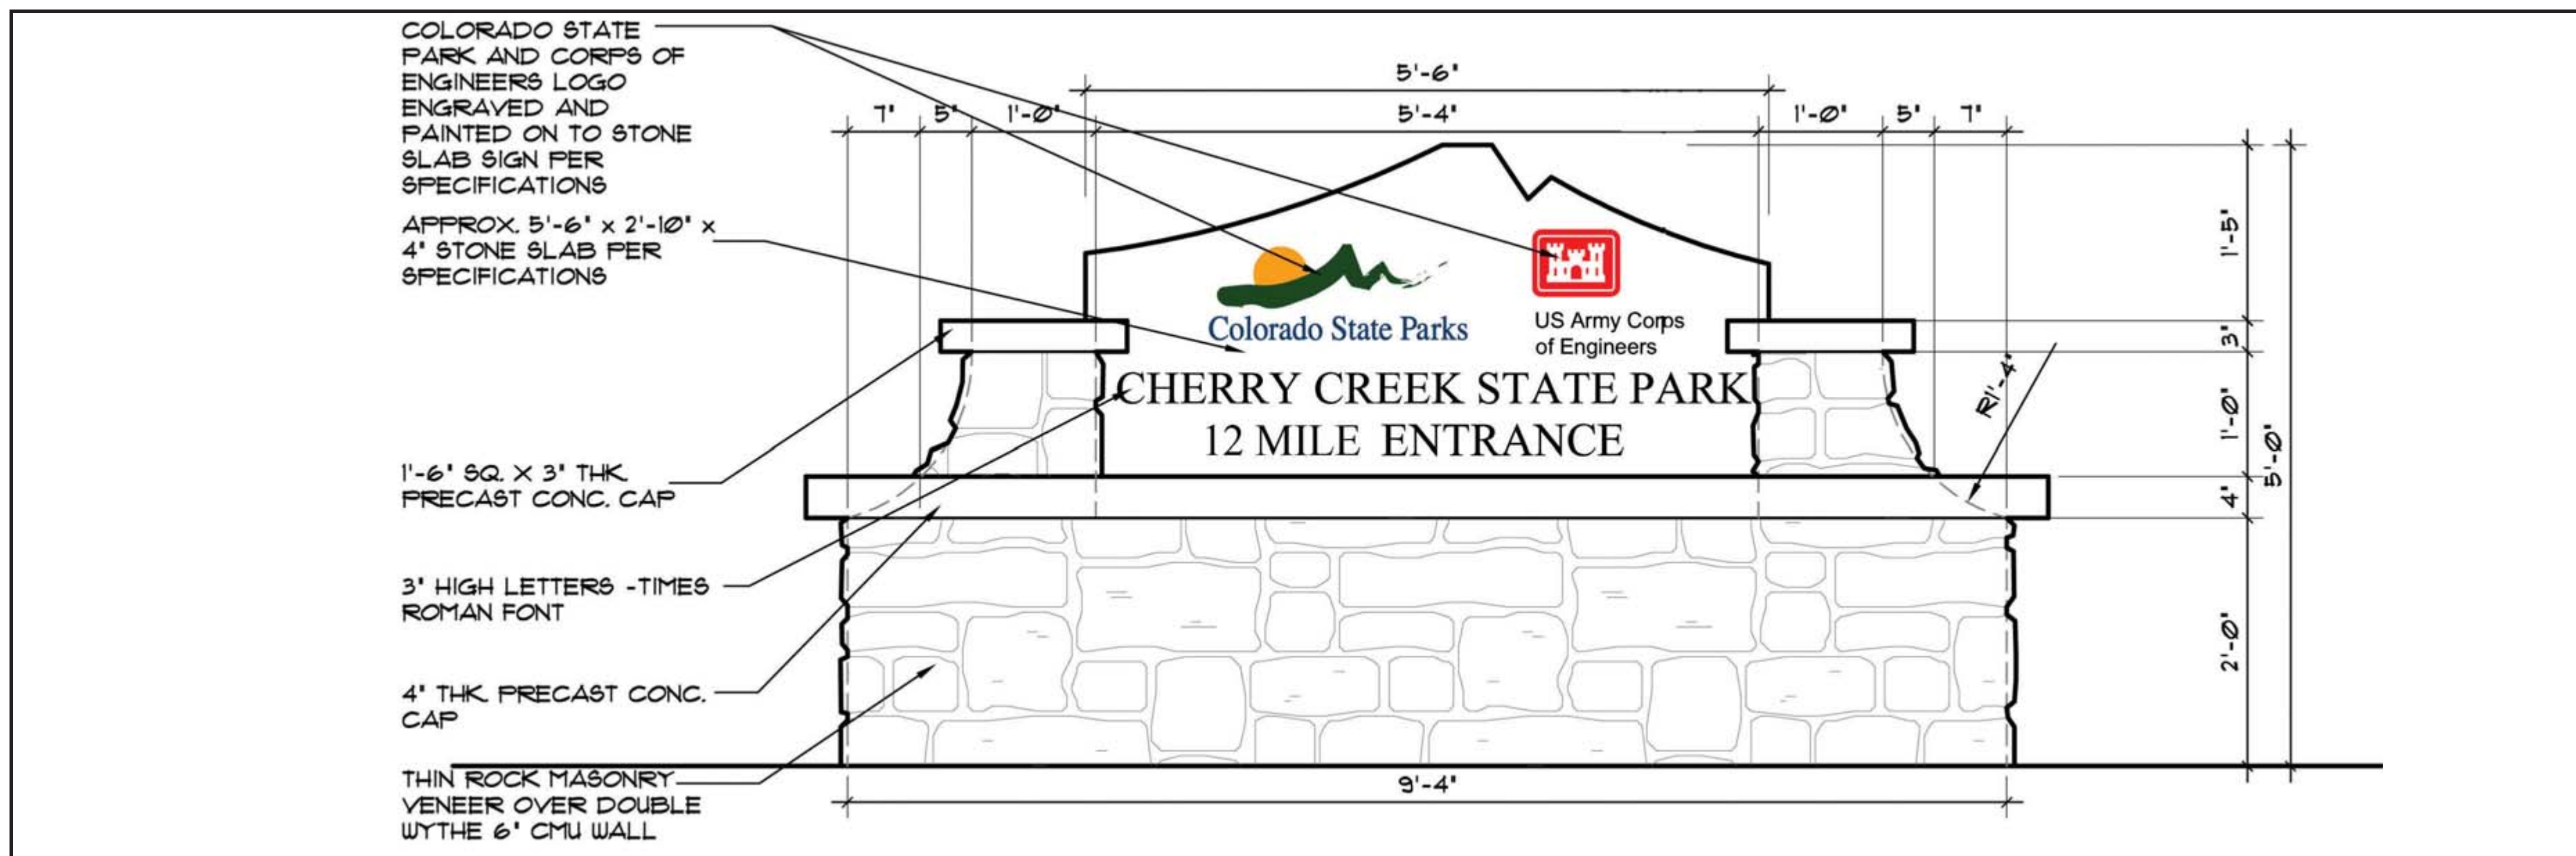

General Park Layout

Bull Pen Layout

Bull Pen - gate and trash cans

Shore Stabilization

Decoy - to attract attention

Soft Surface Trail - crusher fines

Waste Bag Dispenser

Water Fountain

Trash Cans

Potential Amenities

Dog Off-Leash Area Project

Park Entrance Sign

Self Service Fee Station

Park Entrance Gate

Fencing Detail - rail accent

Fencing Detail - mesh barrier

Fencing Detail - wooden post

Potential Amenities Dog Off-Leash Area Project