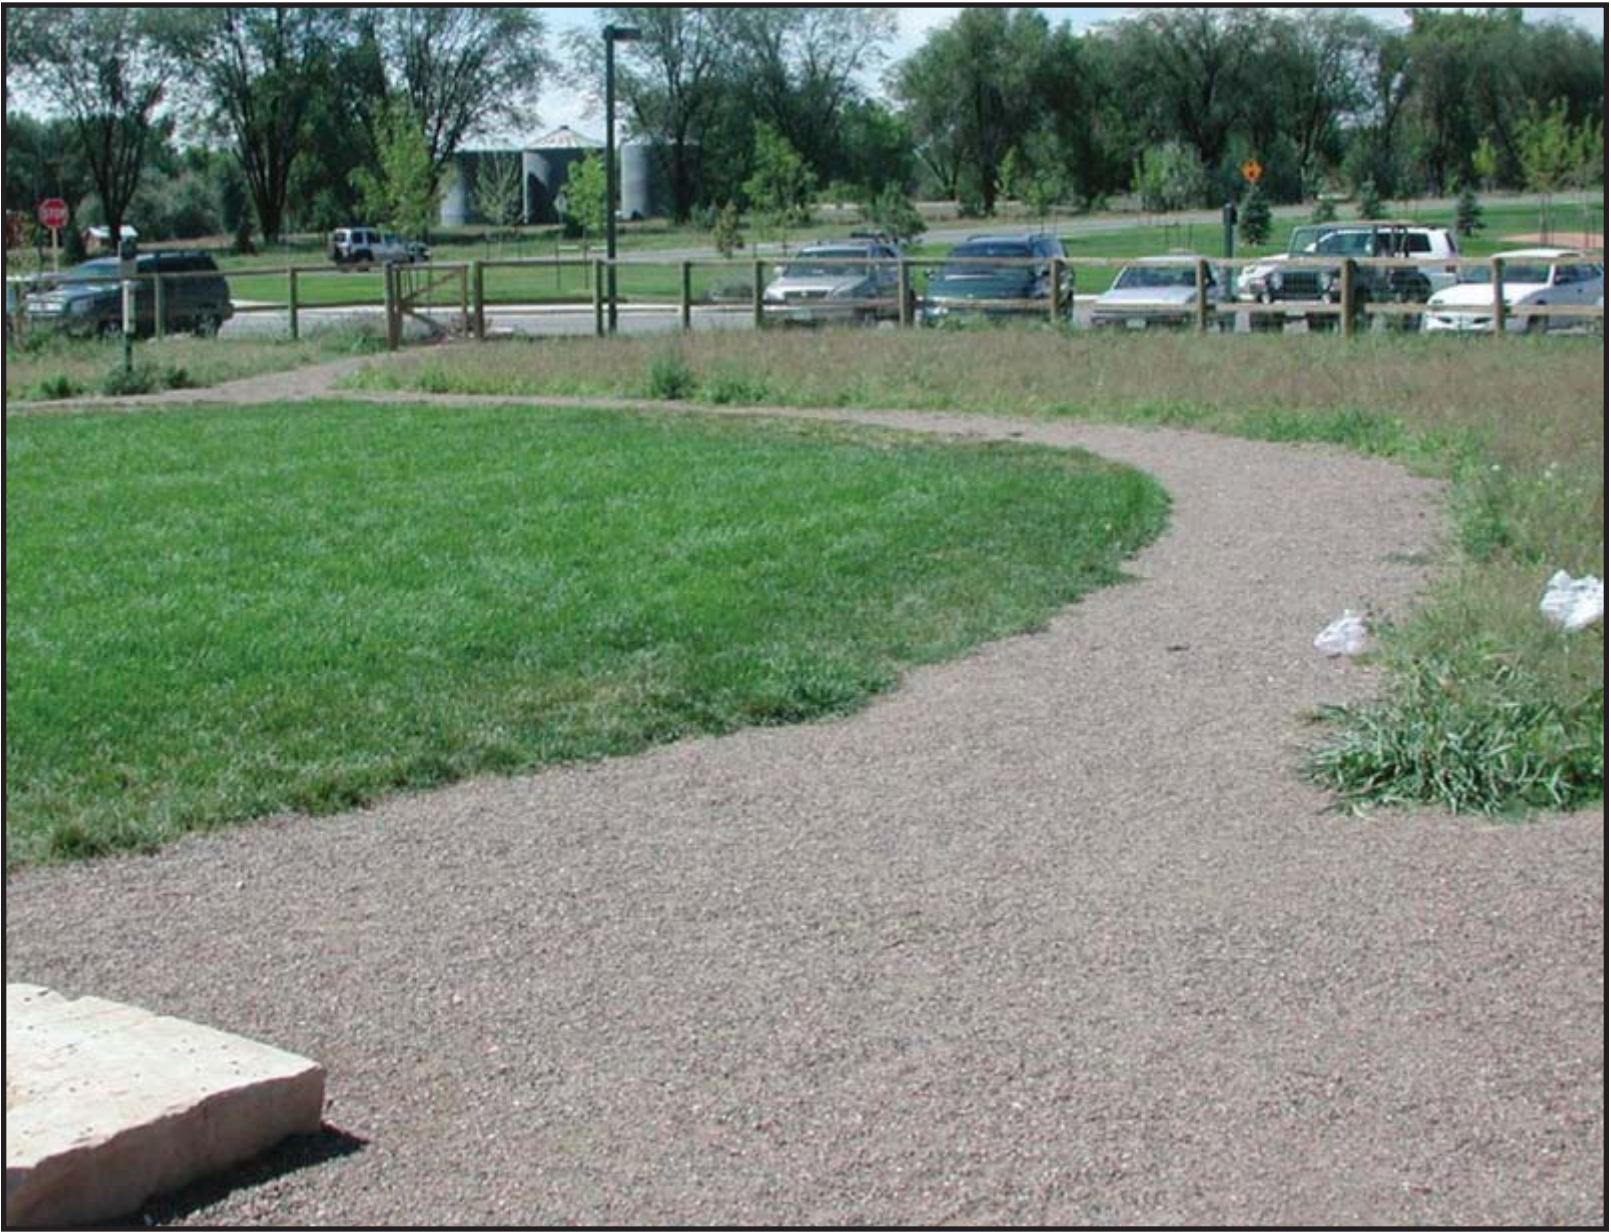

General Park Layout

Bull Pen Layout

Bull Pen - gate and trash cans

Shore Stabilization

Decoy - to attract attention

Soft Surface Trail - crusher fines

Waste Bag Dispenser

Water Fountain

Trash Cans

Potential Amenities

Dog Off-Leash Area Project

Park Entrance Sign

Self Service Fee Station

Park Entrance Gate

Fencing Detail - rail accent

Fencing Detail - mesh barrier

Fencing Detail - wooden post

Potential Amenities Dog Off-Leash Area Project