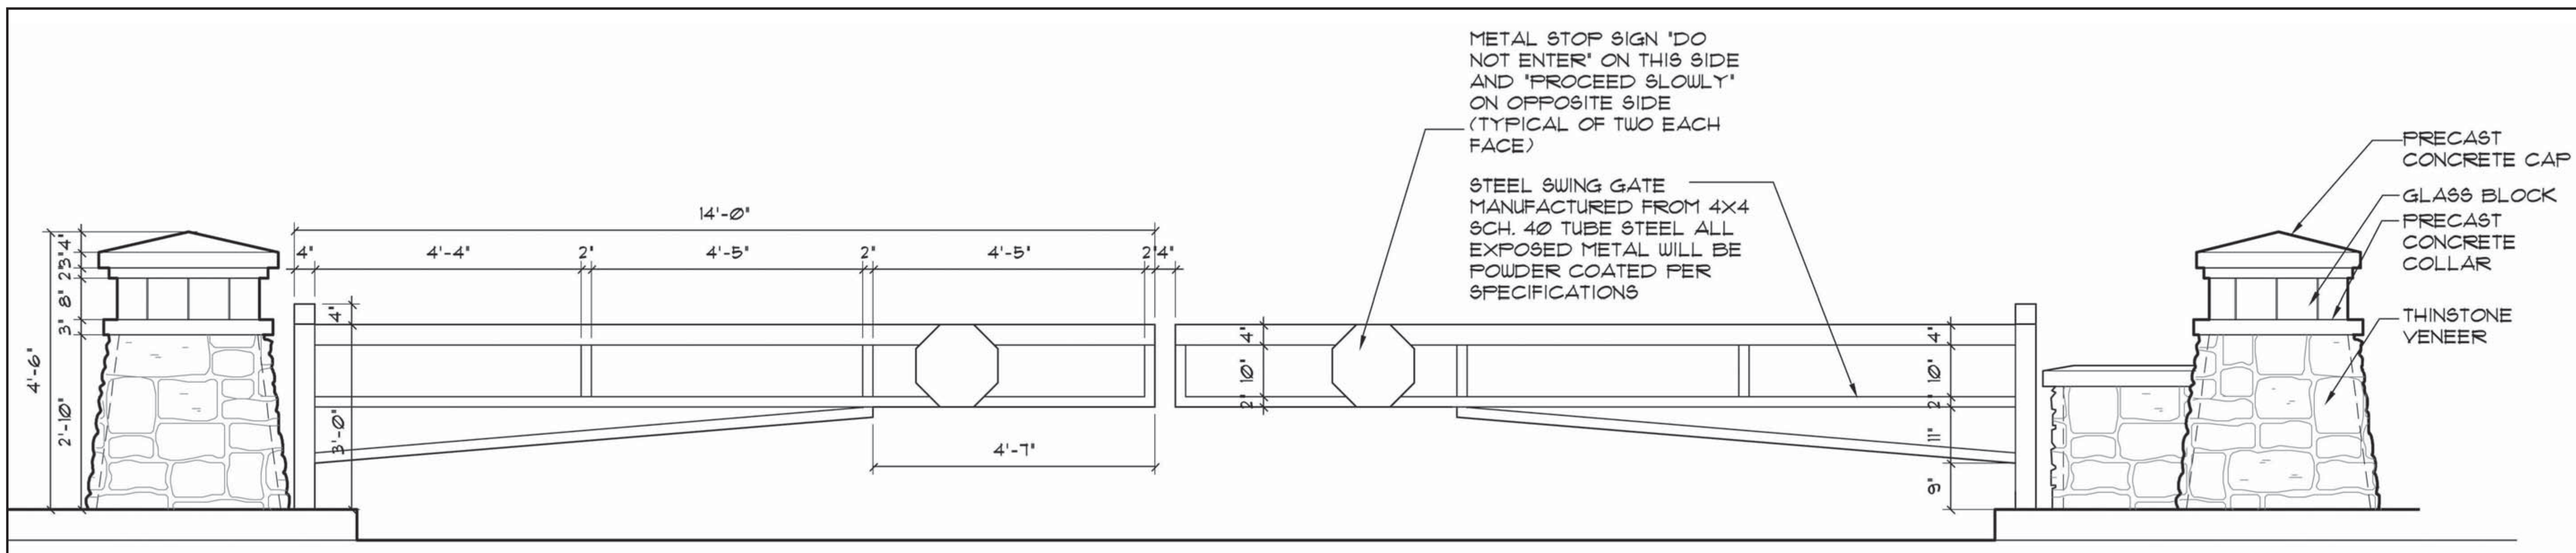

General Park Layout

Bull Pen Layout

Bull Pen - gate and trash cans

Shore Stabilization

Decoy - to attract attention

Soft Surface Trail - crusher fines

Waste Bag Dispenser

Water Fountain

Trash Cans

Potential Amenities

Dog Off-Leash Area Project

Park Entrance Sign

Self Service Fee Station

Park Entrance Gate

Fencing Detail - rail accent

Fencing Detail - mesh barrier

Fencing Detail - wooden post

Potential Amenities Dog Off-Leash Area Project