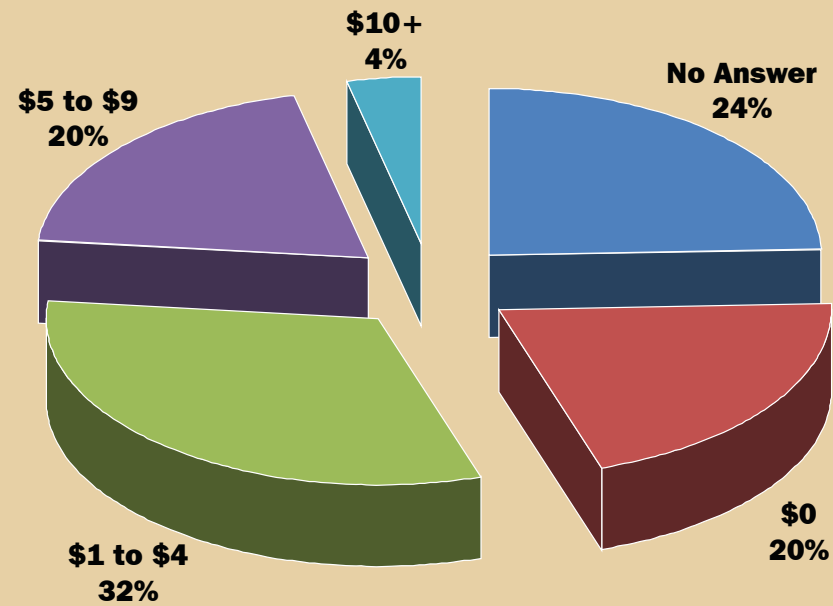

User Fee Public Comment

Annual User Fee

- 360 responses
- Range from \$0 to \$365
- 48 percent responded from \$10 to \$50

Daily User Fee

- 360 responses
- Range from \$0 to \$20
- 45 percent responded from \$1 to \$5