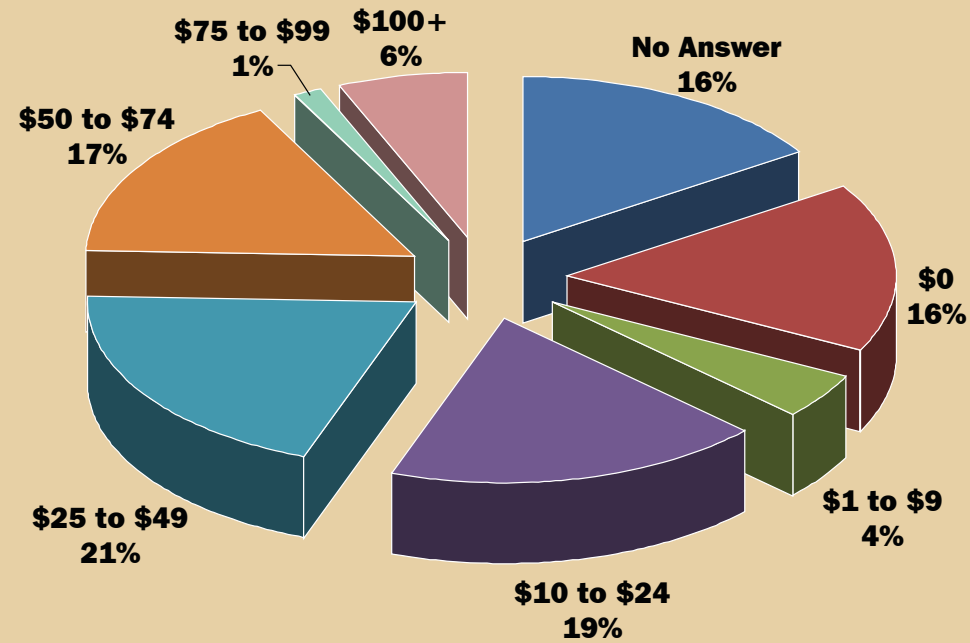

User Fee Public Comment

Annual User Fee

- 360 responses
- Range from \$0 to \$365
- 48 percent responded from \$10 to \$50

Daily User Fee

- 360 responses
- Range from \$0 to \$20
- 45 percent responded from \$1 to \$5