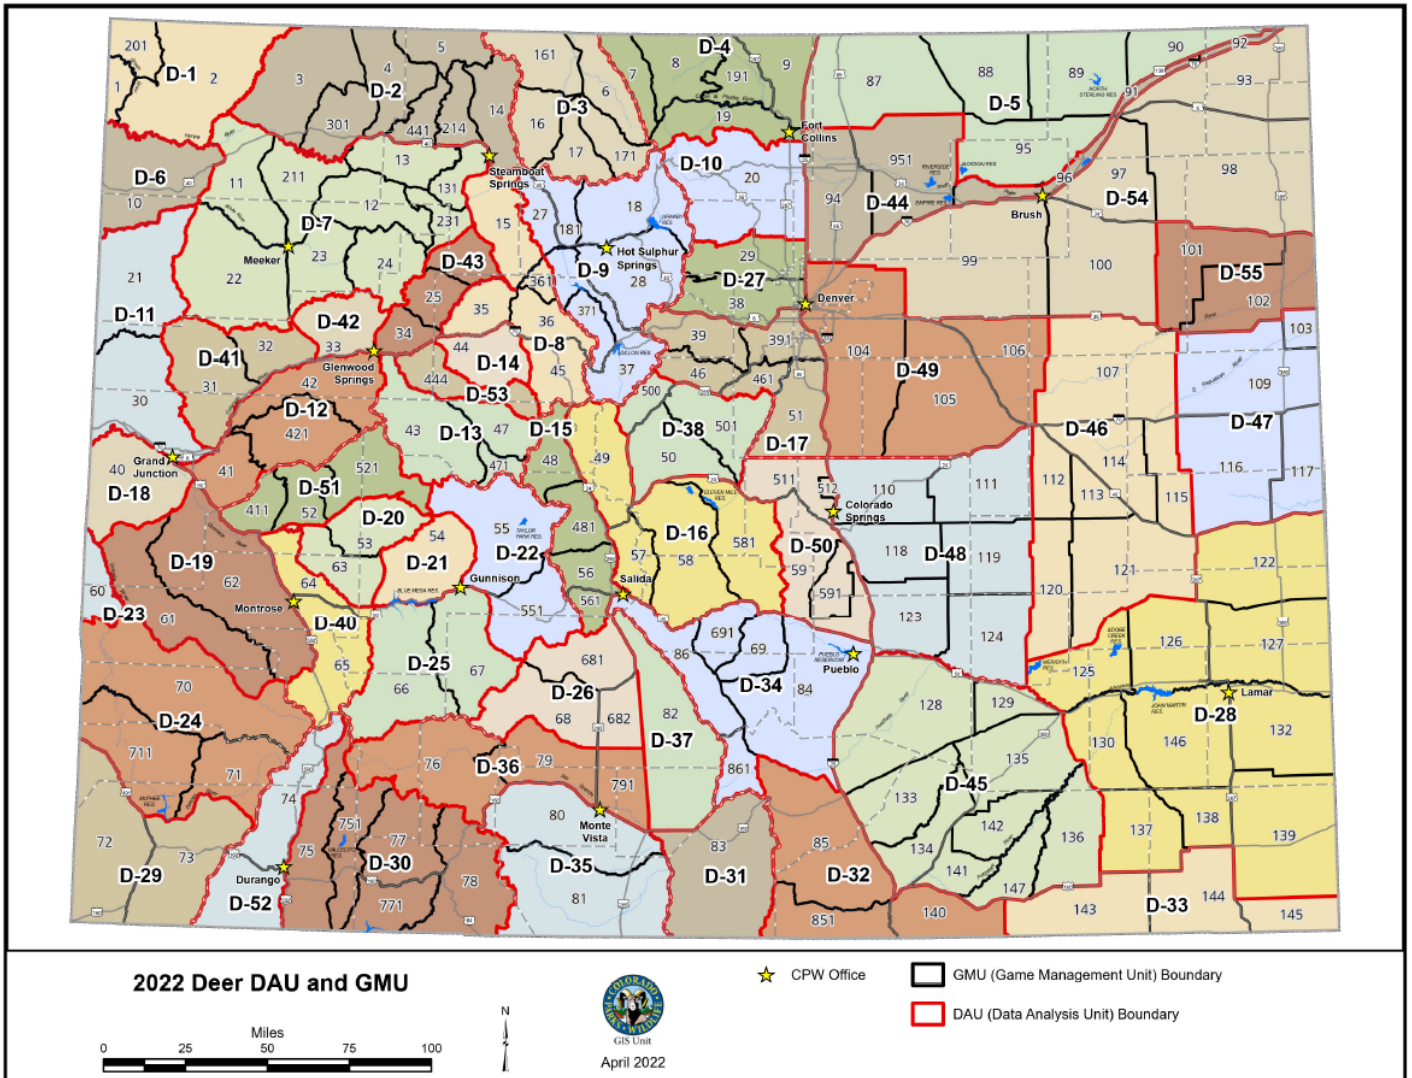

# 2022 Colorado Deer Harvest Estimates

# 2022 Deer Data Analysis Unit (DAU) Map