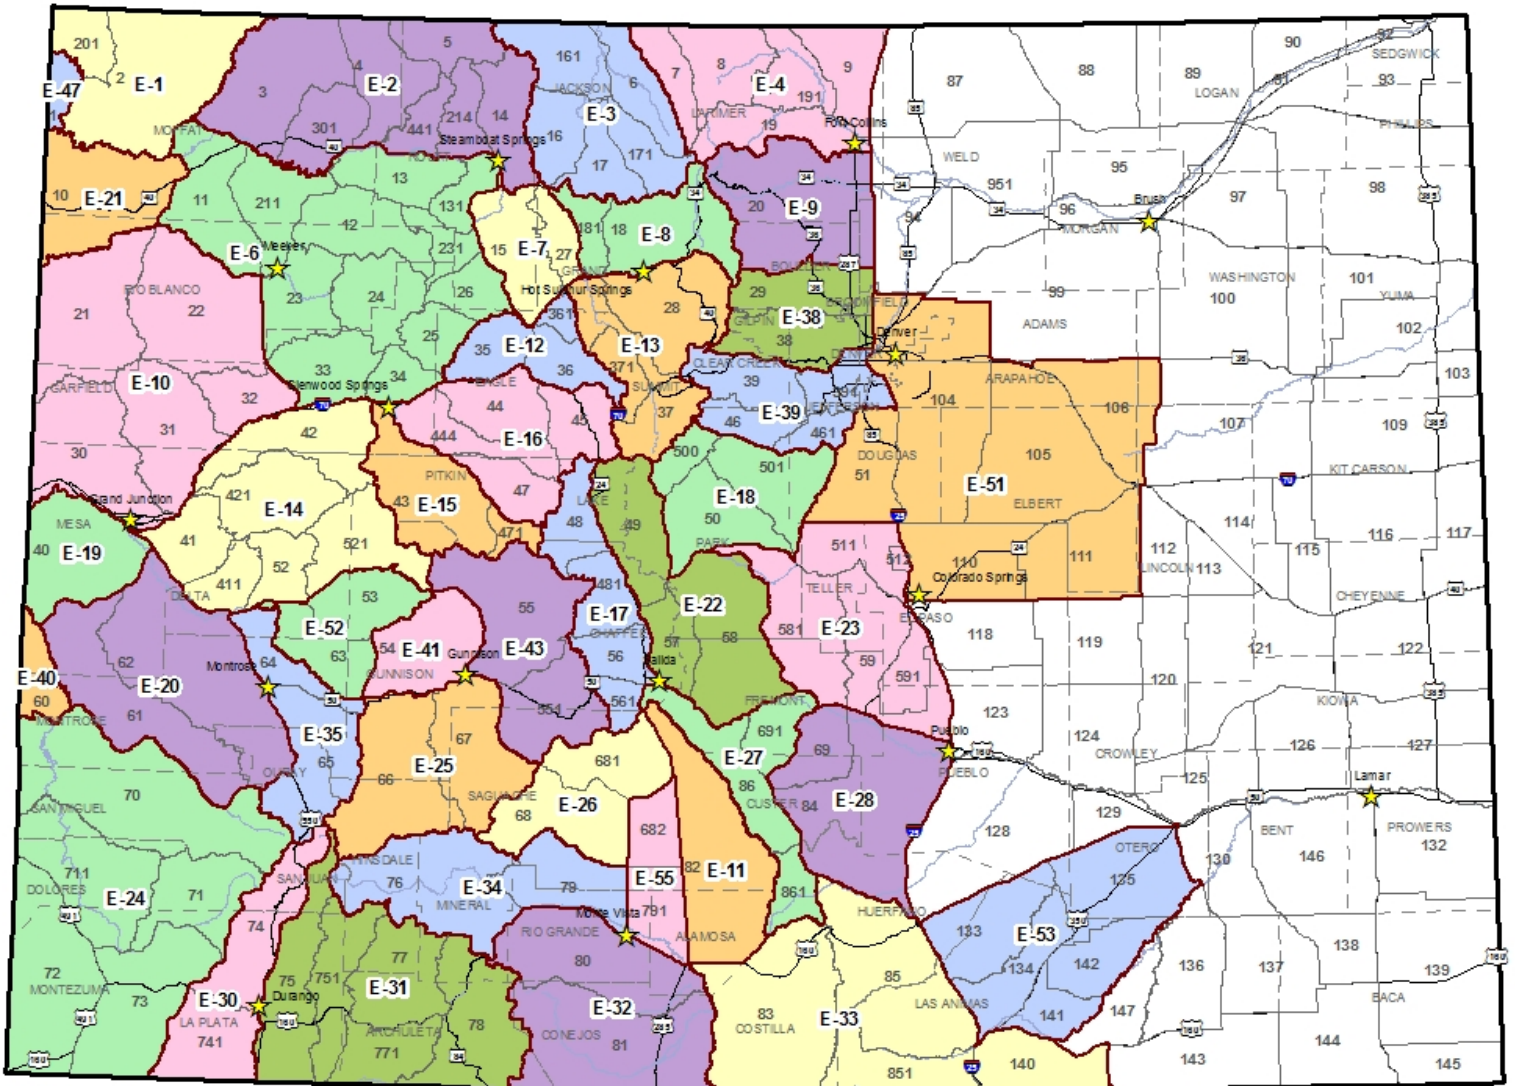

2016 Elk Harvest, Hunters and Recreation Days for 4th Season Limited Either-sex Seasons 59

2016 Elk Harvest, Hunters and Recreation Days for Early PLO Seasons Only..... 60

2016 Elk Harvest, Hunters and Recreation Days for Late PLO Seasons Only 62

2016 Elk Harvest, Hunters and Recreation Days for All Late Seasons (Does not include PLOs)..... 62

2016 Elk Harvest, Hunters and Percent Success for All Late Seasons (Does not include PLOs) 63

2016 Elk Harvest, Hunters and Recreation Days for All Bosque del Oso Seasons 64

2016 Elk Harvest, Hunters and Recreation Days for All Damage, AFA and Auction/Raffle Hunts 64

2016 Elk Data Analysis Unit (DAU) Map