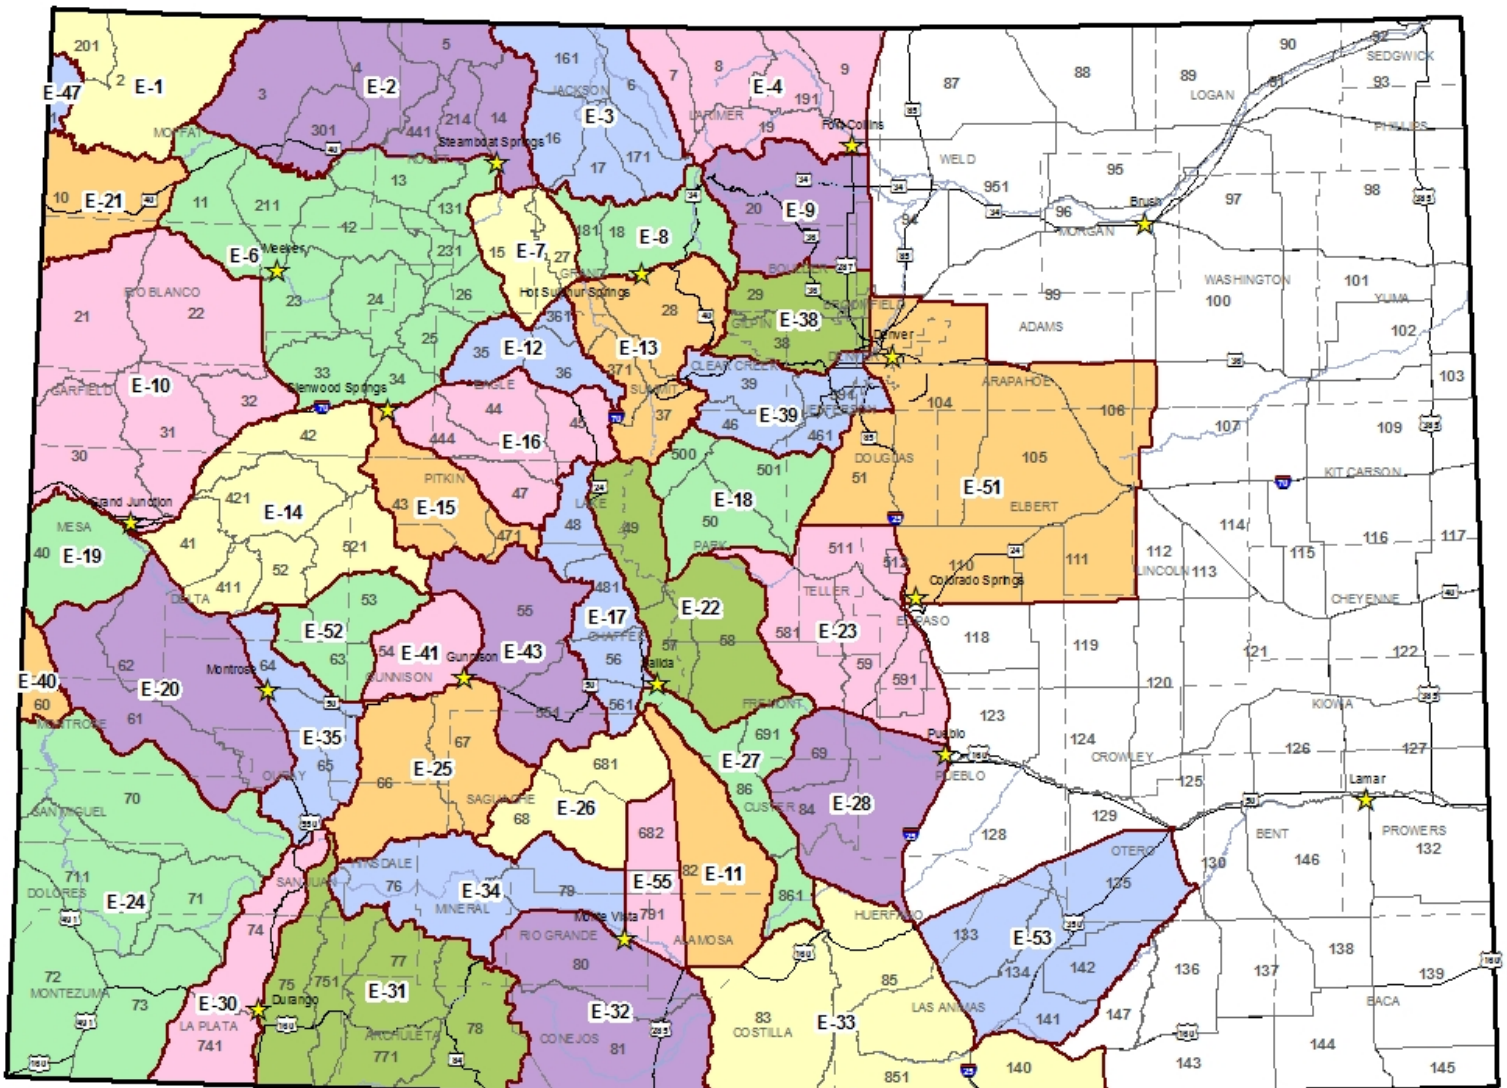

2017 Elk Harvest, Hunters and Recreation Days for All Damage, AFA and Auction/Raffle Hunts 66

2017 Elk Data Analysis Unit (DAU) Map

Methodology

Colorado Parks and Wildlife (CPW), utilizes an annual Big Game Harvest Survey of Colorado hunting license holders as part of managing the deer, elk and pronghorn herds and allocating licenses. In 2017 the sale of hunting and fishing licenses resulted in more than \$75 million in revenue for the CPW. Of these license revenues more than 70% are from the sale of deer, elk and pronghorn licenses. CPW contracts with a third party vendor who conducts the annual harvest survey using an email/online based survey in conjunction with live operator telephone based survey. The annual Big Game Harvest Survey is designed to collect general harvest and participation data for all seasons and manners of take at a Data Analysis Unit (DAU) level. Each DAU represents a geographic area that a herd will utilize throughout the year and consists of one or more Game Management Unit (GMU). GMUs are used to manage hunter distribution through established hunts and licensing levels. This annual survey is designed to support DAU population modeling. By collecting and analyzing survey responses at the larger herd management-based scale, errors in data reporting and standard error estimates are reduced.