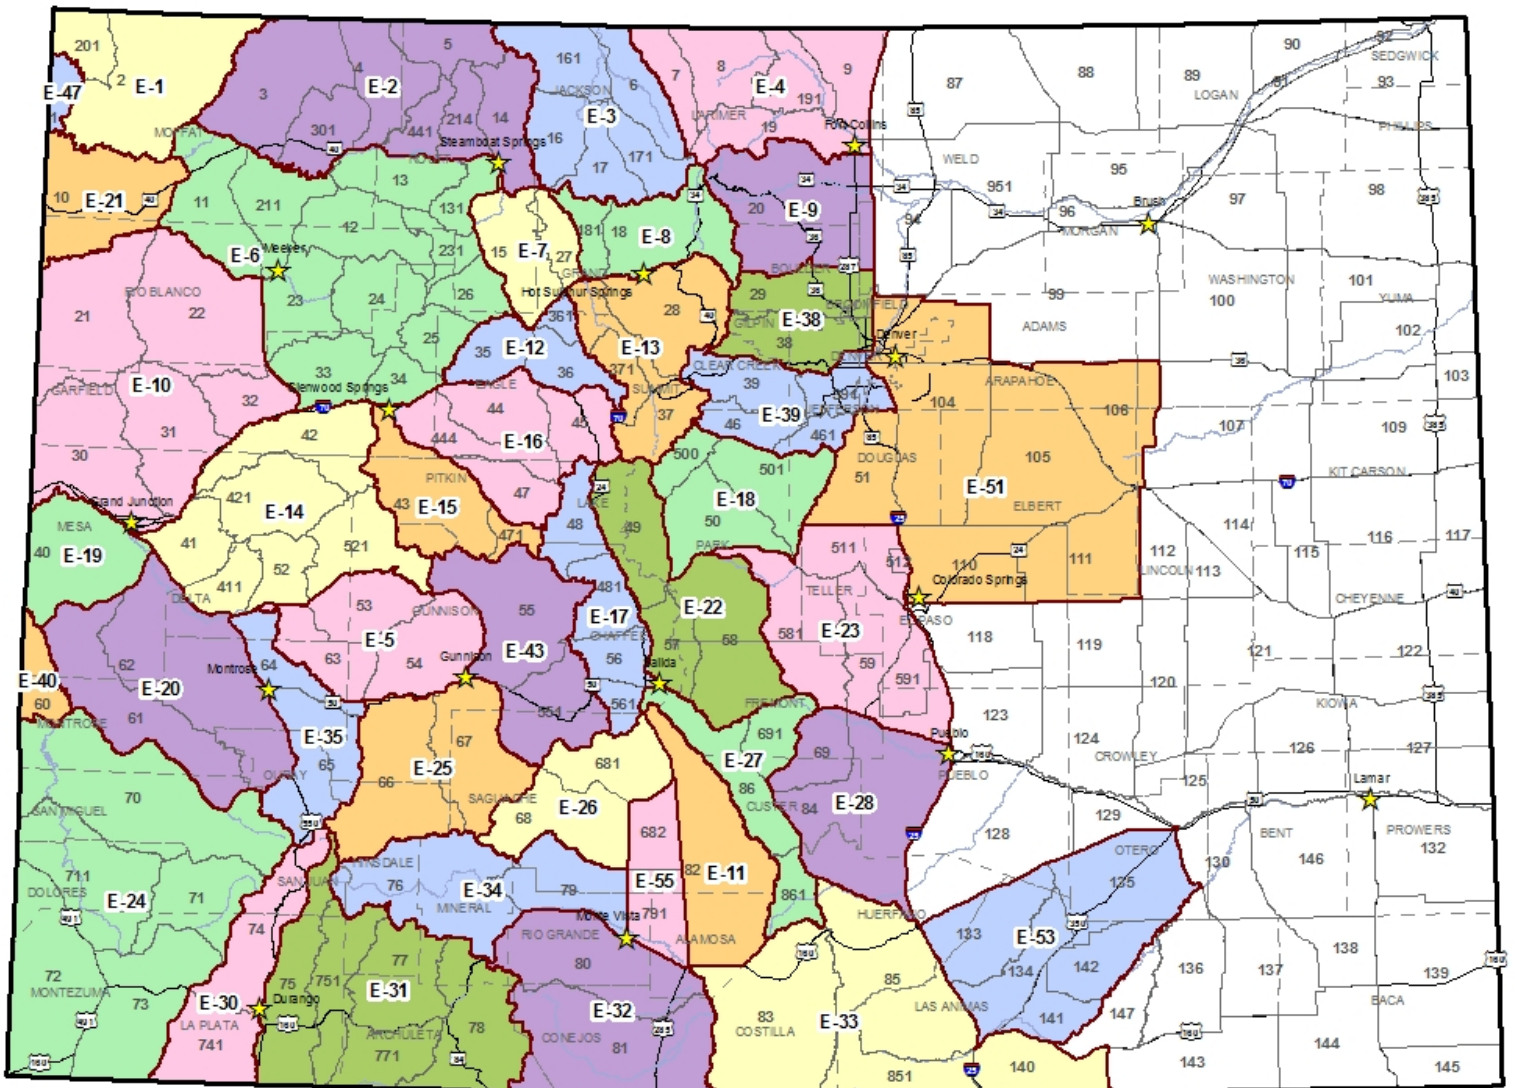

2019 Elk Harvest, Hunters and Recreation Days for 4th Season Limited Either-sex Seasons 60

2019 Elk Harvest, Hunters and Recreation Days for Early PLO Seasons Only..... 60

2019 Elk Harvest, Hunters and Recreation Days for Late PLO Seasons Only 62

2019 Elk Harvest, Hunters and Recreation Days for All Late Seasons (Does not include PLOs)..... 63

2019 Elk Harvest, Hunters and Percent Success for All Late Seasons (Does not include PLOs)..... 63

2019 Elk Harvest, Hunters and Recreation Days for All Bosque del Oso Seasons 64

2019 Elk Harvest, Hunters and Recreation Days for All Damage, AFA and Auction/Raffle Hunts 65

2019 Elk Data Analysis Unit (DAU) Map