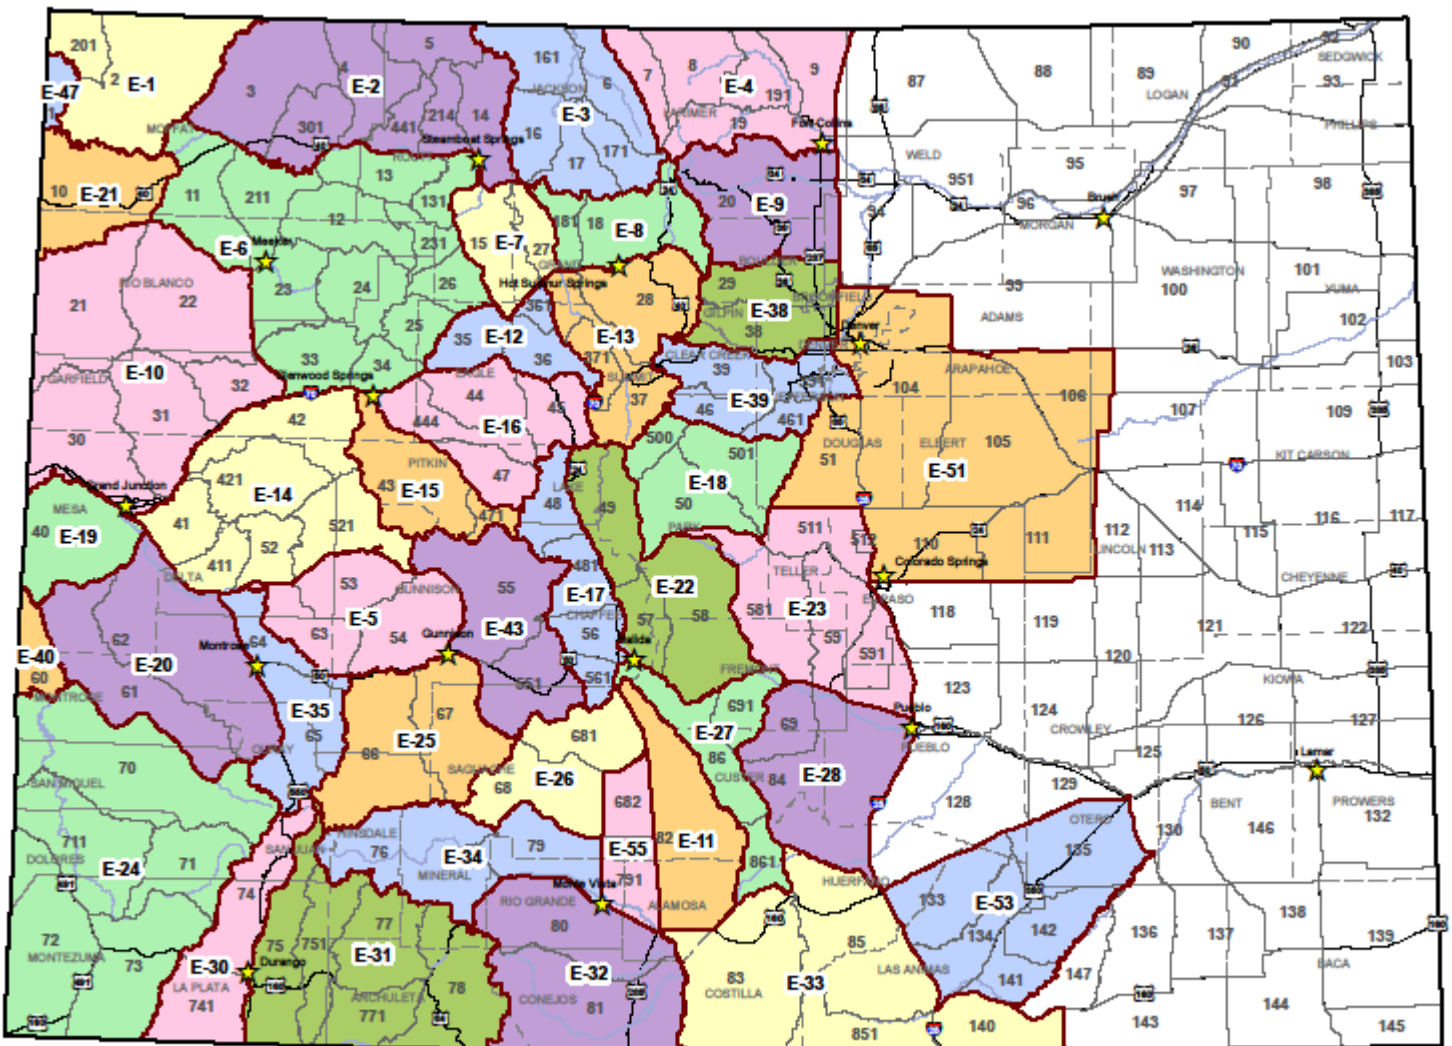

2020 Elk Harvest, Hunters and Recreation Days for 2nd Season Limited Either-sex Seasons 57
2020 Elk Harvest, Hunters and Recreation Days for 3rd Season Limited Either-sex Seasons.....58
2020 Elk Harvest, Hunters and Recreation Days for 4th Season Limited Either-sex Seasons.....58
2020 Elk Harvest, Hunters and Recreation Days for Early PLO Seasons Only 59
2020 Elk Harvest, Hunters and Recreation Days for Late PLO Seasons Only.....61
2020 Elk Harvest, Hunters and Recreation Days for All Late Seasons (Does not include PLOs) 61
2020 Elk Harvest, Hunters and Percent Success for All Late Seasons (Does not include PLOs) 62
2020 Elk Harvest, Hunters and Recreation Days for All Bosque del Oso Seasons.....63
2020 Elk Harvest, Hunters and Recreation Days for All Damage, AFA and Auction/Raffle Hunts 63

2020 Elk Data Analysis Unit (DAU) Map