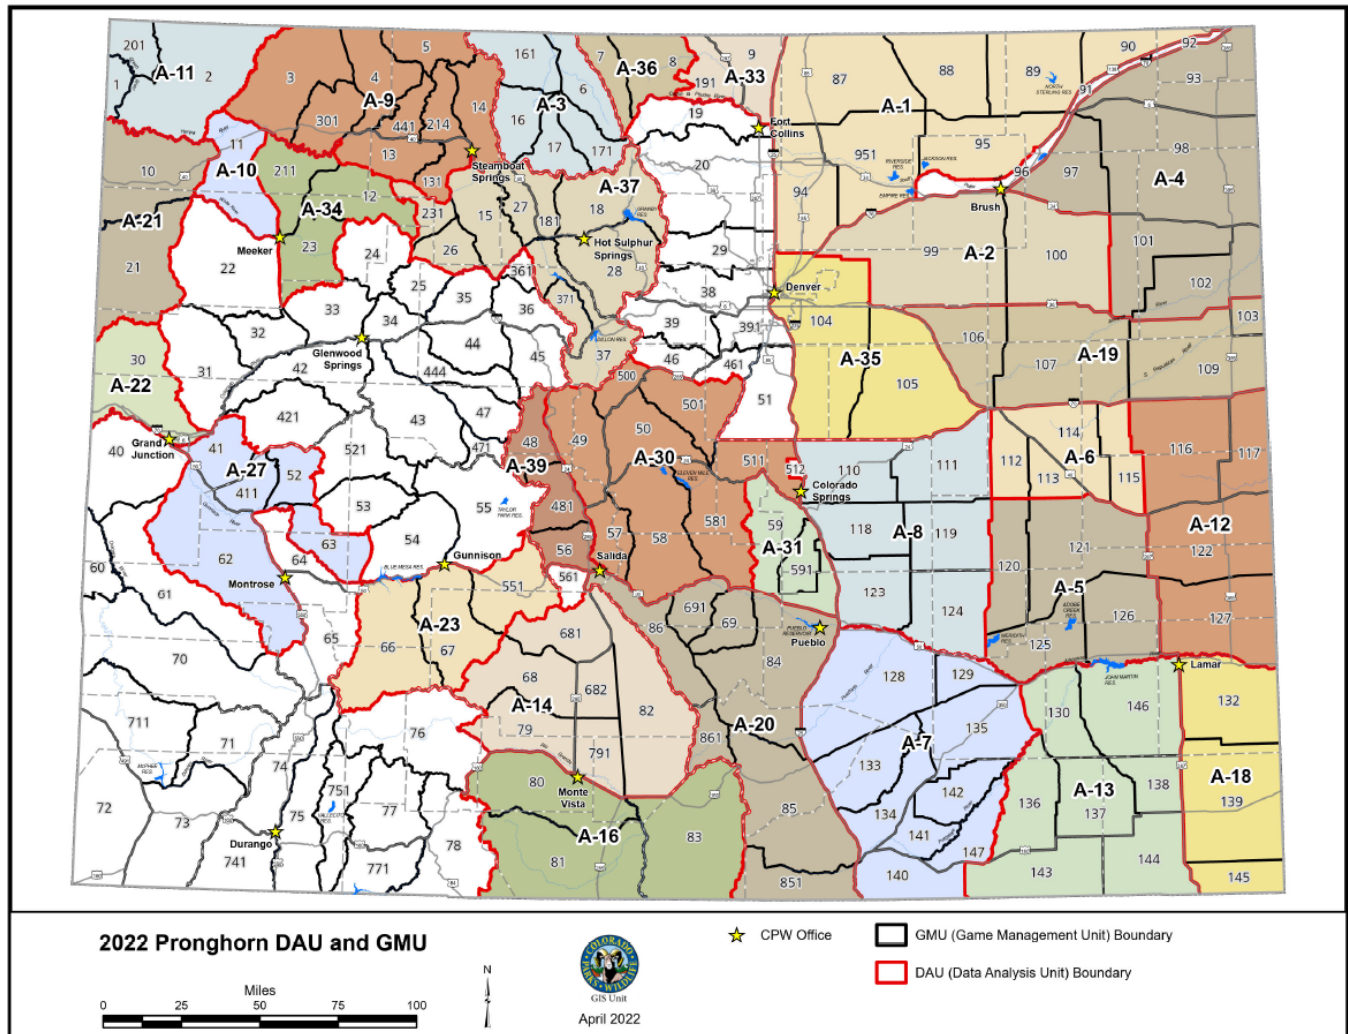

2022 Colorado Pronghorn Harvest Estimates

Contents

2022 Pronghorn Data Analysis Unit (DAU) Map	1
Methodology	2
2022 Pronghorn Hunters, Harvest and Recreation Days for All Seasons By DAU with 95% Confidence Intervals	3
2022 Pronghorn Harvest, Hunters and Recreation Days for All Manners of Take	4
2022 Pronghorn Harvest, Hunters and Recreation Days for All Rifle Seasons	9
2022 Pronghorn Harvest, Hunters and Recreation Days for All Regular Rifle Seasons	10
2022 Pronghorn Harvest, Hunters and Recreation Days for All Late Rifle Seasons	14
2022 Pronghorn Harvest, Hunters and Recreation Days for All Archery Seasons	16
2022 Pronghorn Harvest, Hunters and Recreation Days for All Muzzleloader Seasons	20
2022 Pronghorn Harvest, Hunters and Recreation Days for All Private Land Only Seasons	22
2022 Pronghorn Harvest, Hunters and Recreation Days for All Ranching for Wildlife Seasons	25
2022 Pronghorn Harvest, Hunters and Recreation Days for All Damage, Auction/Raffle & Misc. Hunts	26

2022 Pronghorn Data Analysis Unit (DAU) Map