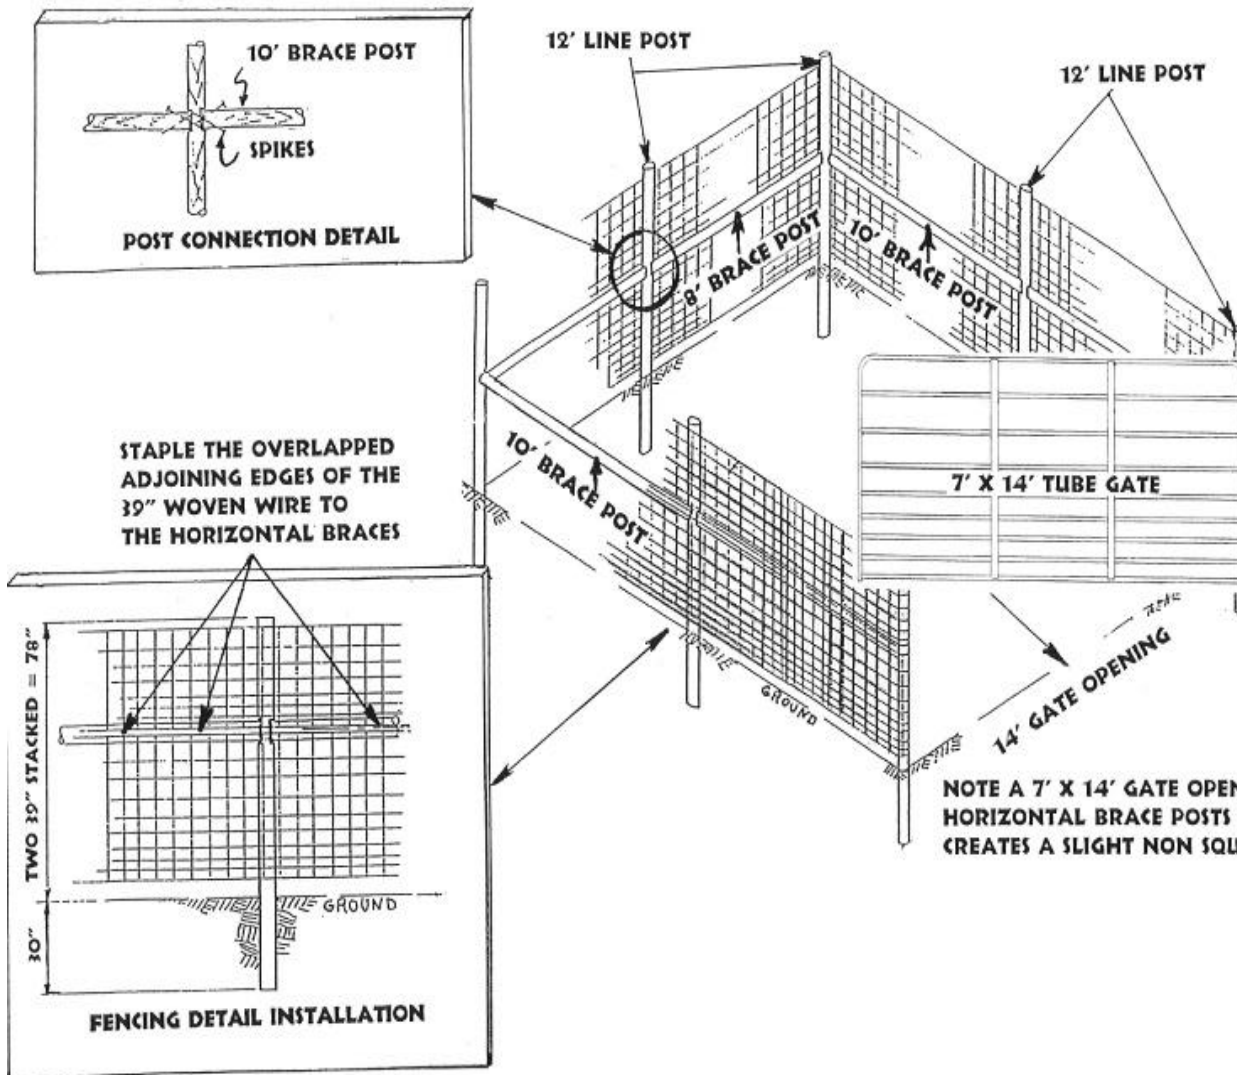

**SMALL STACKYARD  
DIMENSIONS APPROX. 16' X 20'**

TELEPHONE THE COLORADO DIVISION  
OF WILDLIFE GAME DAMAGE SECTION  
AT 970-252-6000 FOR QUESTIONS

**16 X 20 SMALL STACKYARD PARTS LIST**

7	12' LINE POSTS
4	10' BRACE POSTS
2	8' BRACE POSTS
12	3/8" X 12" SPIKES
2 LBS.	2" HT STAPLES
165'	39" LITE HT WOVEN WIRE
1	7' X 14' TUBE GATE

NOTE A 7' X 14' GATE OPENING ON ONE END AND TWO 8' HORIZONTAL BRACE POSTS ON THE OPPOSITE END WHICH CREATES A SLIGHT NON SQUARE TAPER TO THIS YARD.