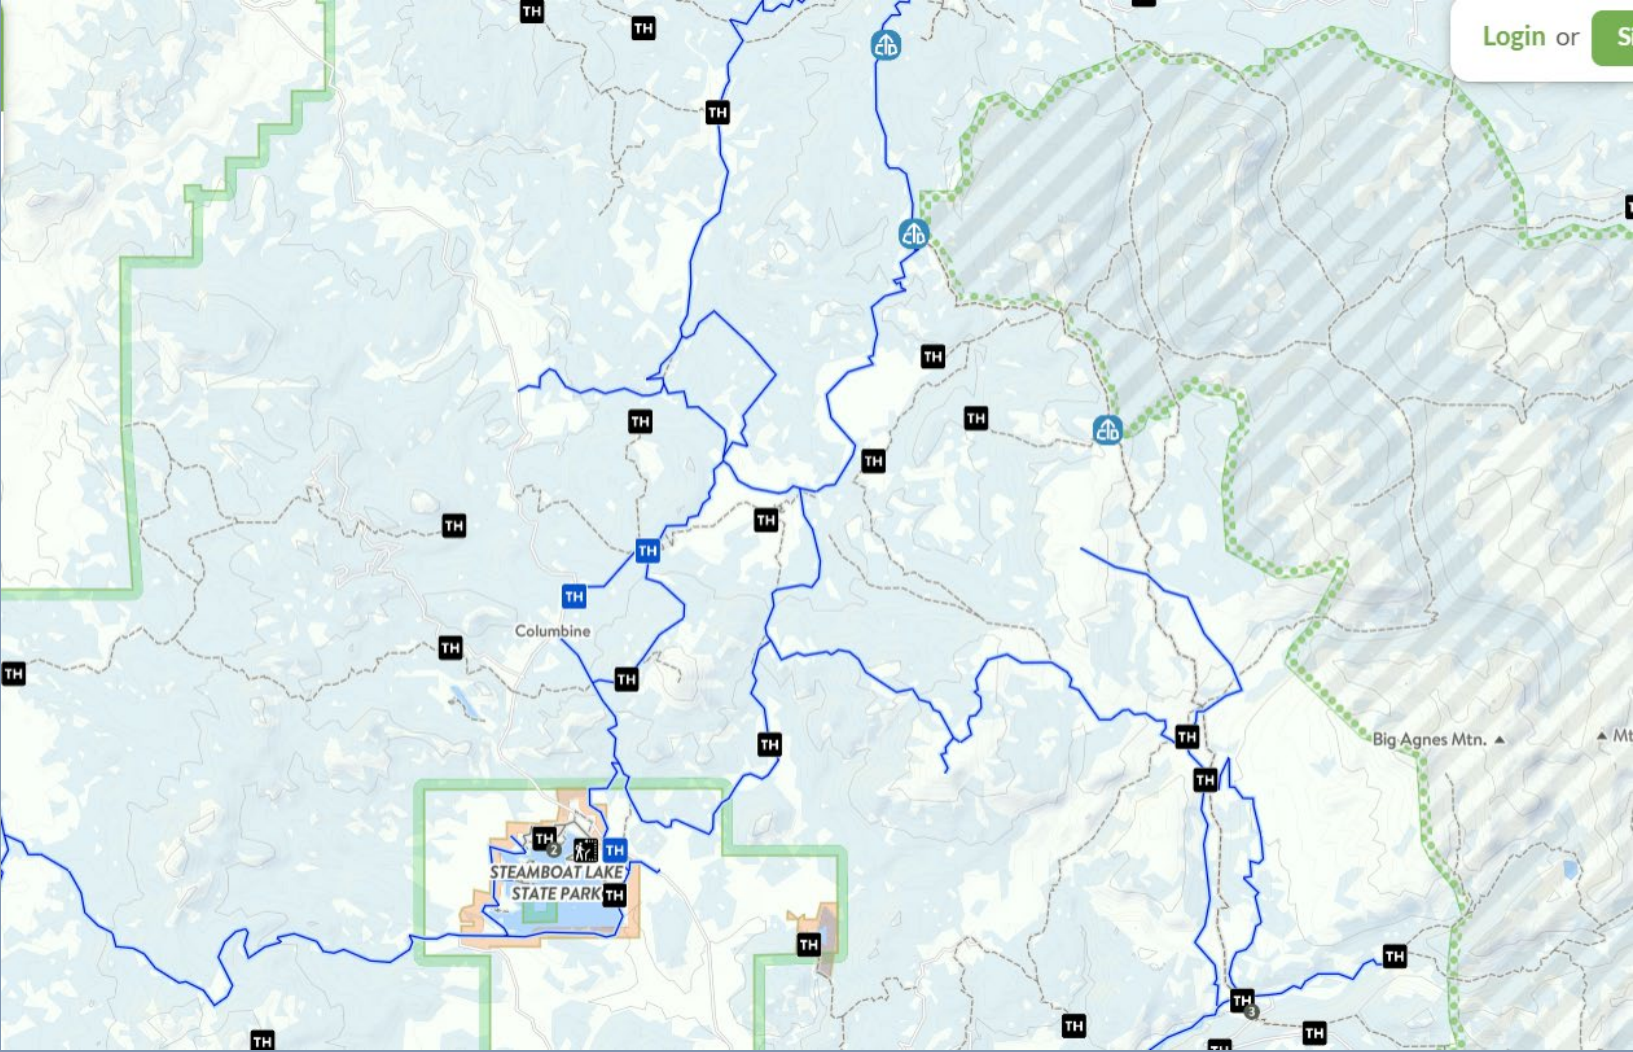

Current Venue - Steamboat Lake SP

LIVE LIFE
OUTSIDE

Current Venue - Steamboat Lake SP

LIVE LIFE
OUTSIDE

Current Venue - Steamboat Lake SP

LIVE LIFE
OUTSIDE

Topics/Lessons

- **Snowmobile Industry and Program**
 - Snowmobile history, current landscape and applications, Snowmobile safety program, CSA, CPW snowmobile program overview, registrations, budgets, trail grooming, snowmobile clubs, snowmobile grant program
- **Snowmobile Law Enforcement**
 - Trailheads, patrol prep, trail rides, weapons, gear, statues and regulations
- **Operation and Safety (Classroom)**
 - Riding positions/techniques, varying terrain and snow conditions, hand signals, proper clothing, safety tips, potential hazards, wildlife/trail user considerations.