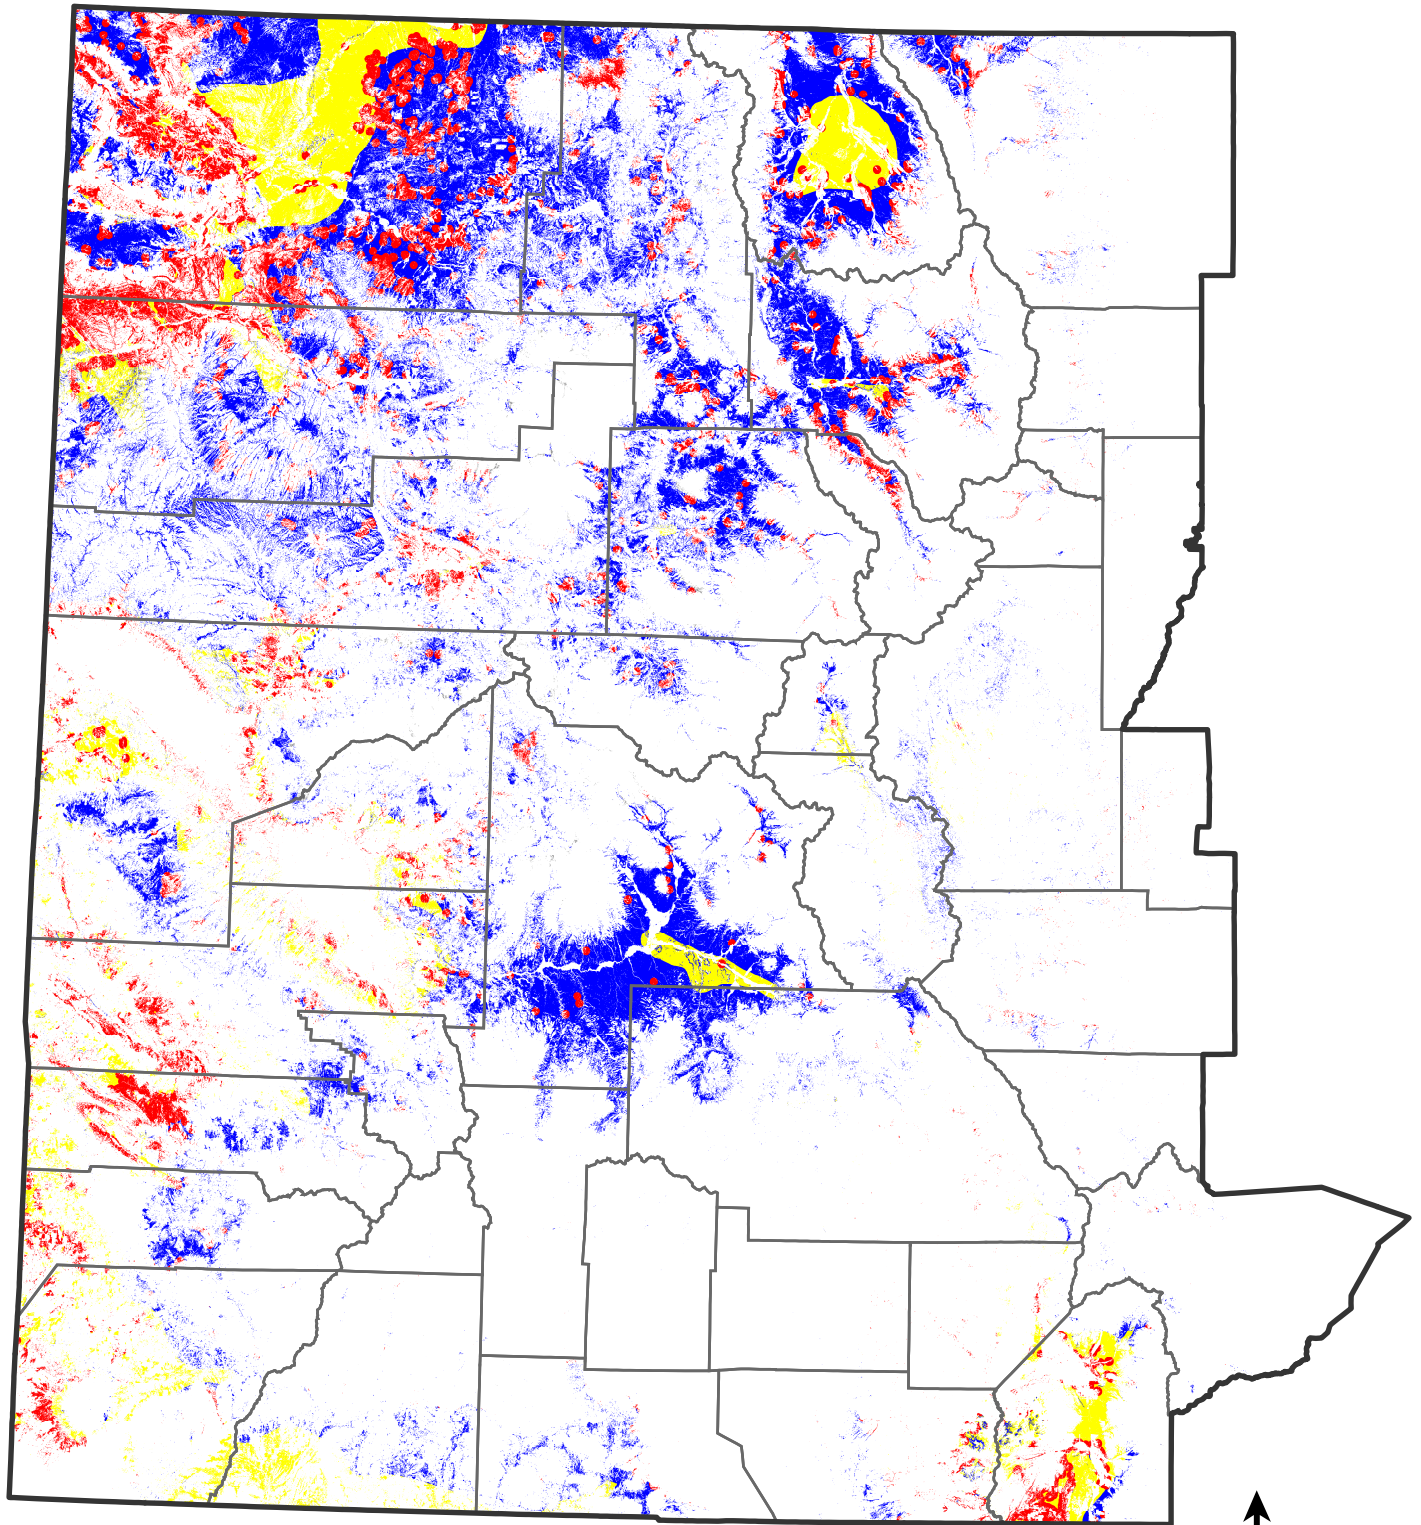

Figure 4-2. Sagebrush at risk from invasive herbaceous plants.

0 10 20 40 60 80 100 Miles

1:2,250,000

Legend

 Assessment Area Boundary

 County Boundary

Level of Risk

 Negligible

 Low

 Moderate

 High