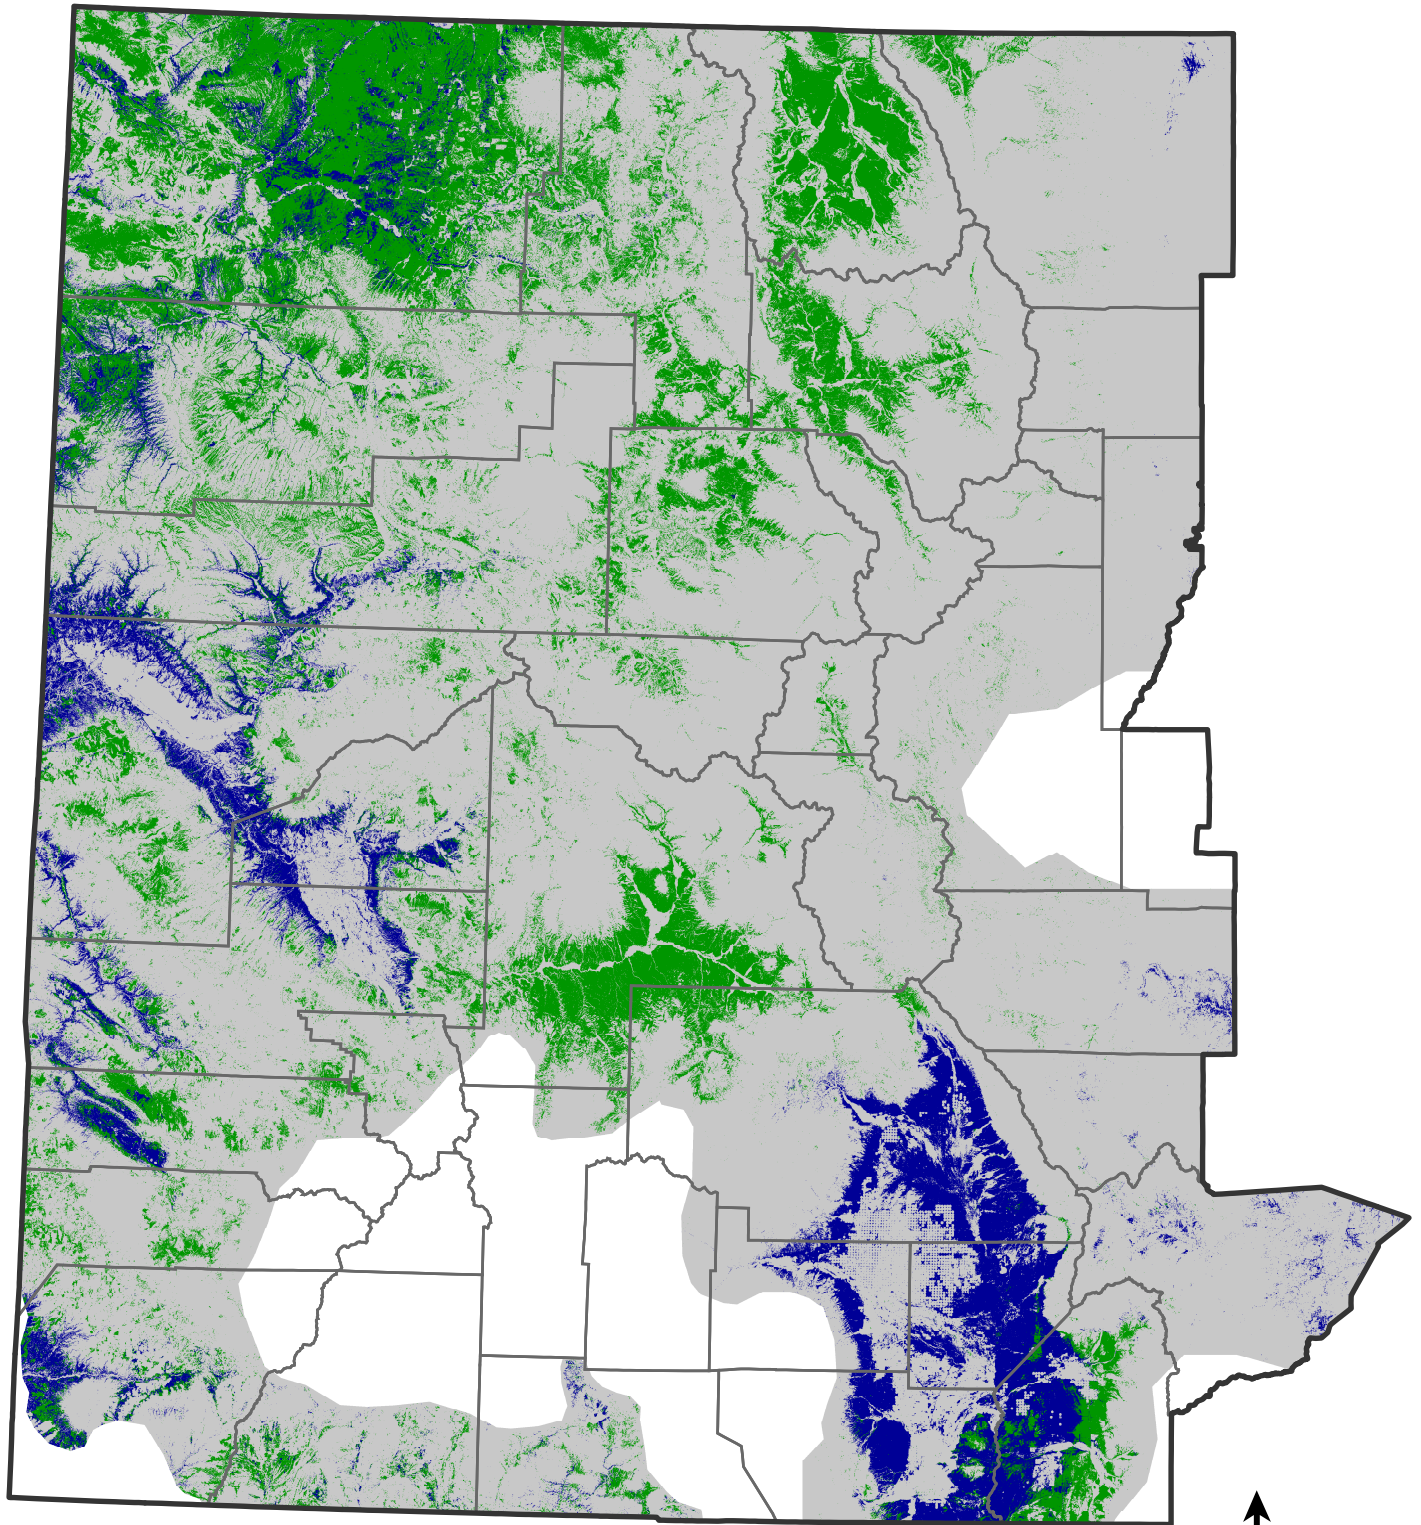

Figure 6-2. Brewer's sparrow range and breeding habitat

0 10 20 40 60 80 100 Miles

1:2,250,000

**Legend**

-  Assessment Area Boundary
-  County Boundary
-  BRSP Sagebrush Habitat
-  BRSP Non-sagebrush Habitat
-  BRSP Range

Brewer's Sparrow (BRSP)  
 Estimated Hectares--  
 Range: 13,785,174  
 Sagebrush Habitat: 2,193,698  
 Non-sagebrush Habitat: 974,051