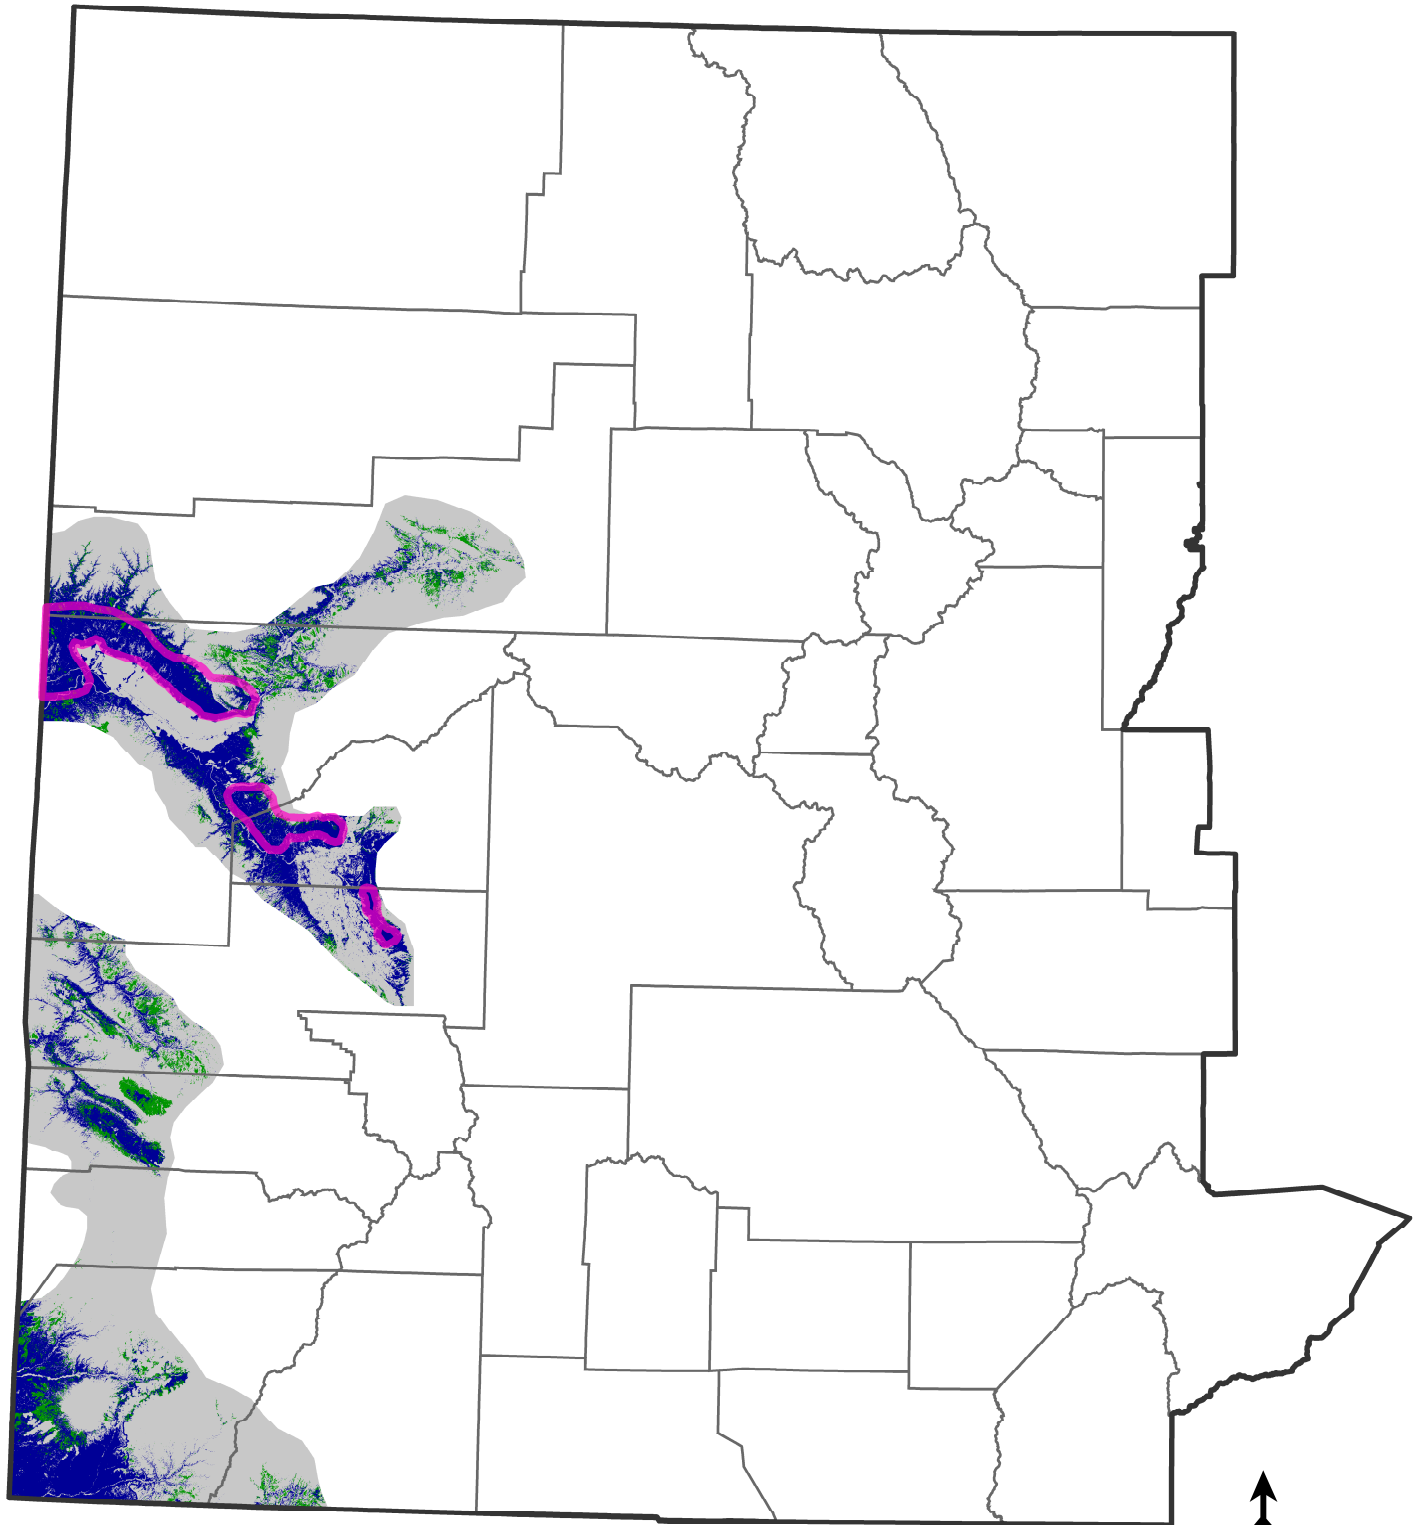

Figure 6-4. Kit fox current and historic range, and breeding habitat.

0 10 20 40 60 80 100 Miles

1:2,250,000

Kit Fox (KIFO)
 Estimated Hectares--
 Current Range: 121,007
 Historic Range: 1,711,469
 Historic Sagebrush Habitat: 115,223
 Historic Non-sagebrush Habitat: 448,031

Legend

-  Assessment Area Boundary
-  County Boundary
-  KIFO Current Range
-  KIFO Historic Sagebrush Habitat
-  KIFO Historic Non-sagebrush Habitat
-  KIFO Historic Range