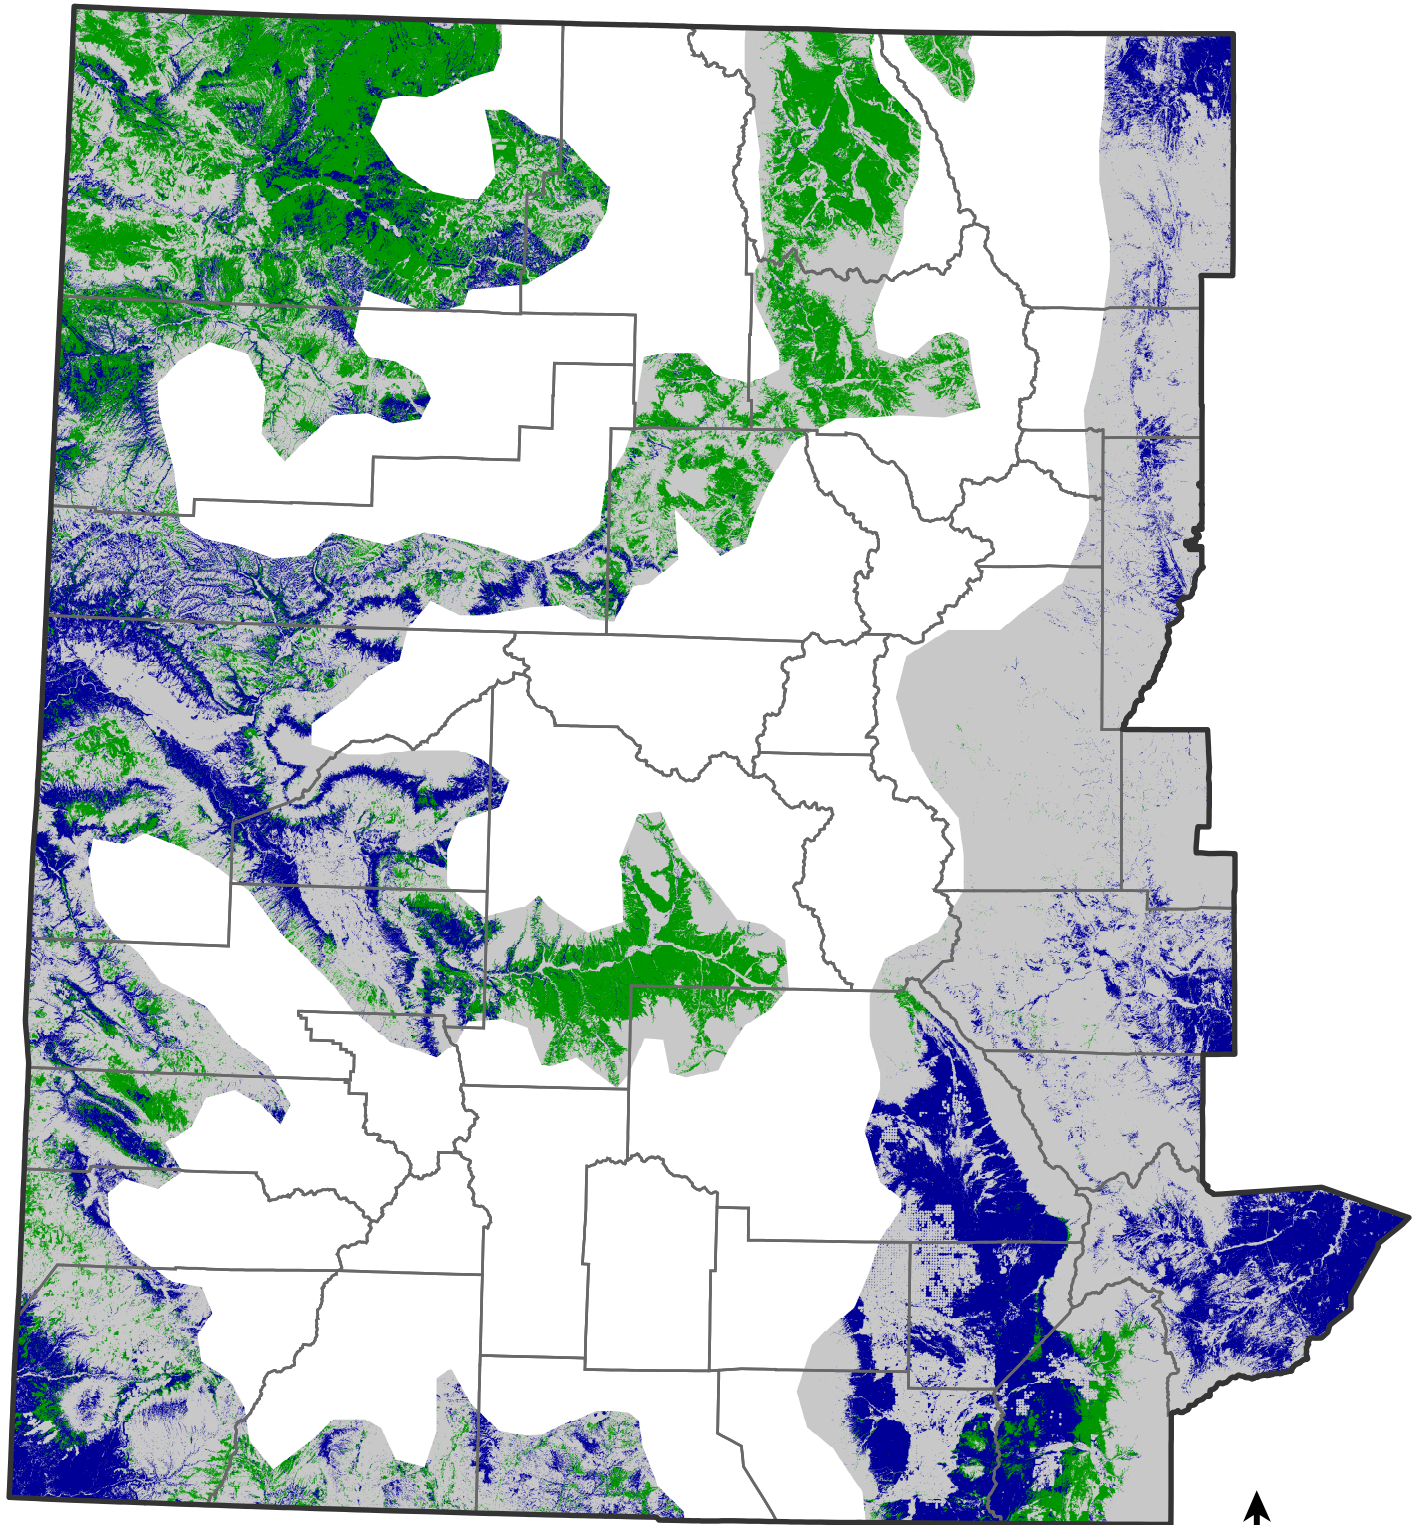

Figure 6-5. Lark sparrow range and breeding habitat.

0 10 20 40 60 80 100 Miles

1:2,250,000

**Legend**

-  Assessment Area Boundary
-  County Boundary
-  LASP Sagebrush Habitat
-  LASP Non-sagebrush Habitat
-  LASP Range

Lark Sparrow (LASP)  
 Estimated Hectares--  
 Range: 8,851,234  
 Sagebrush Habitat: 1,675,049  
 Non-sagebrush Habitat: 1,766,263