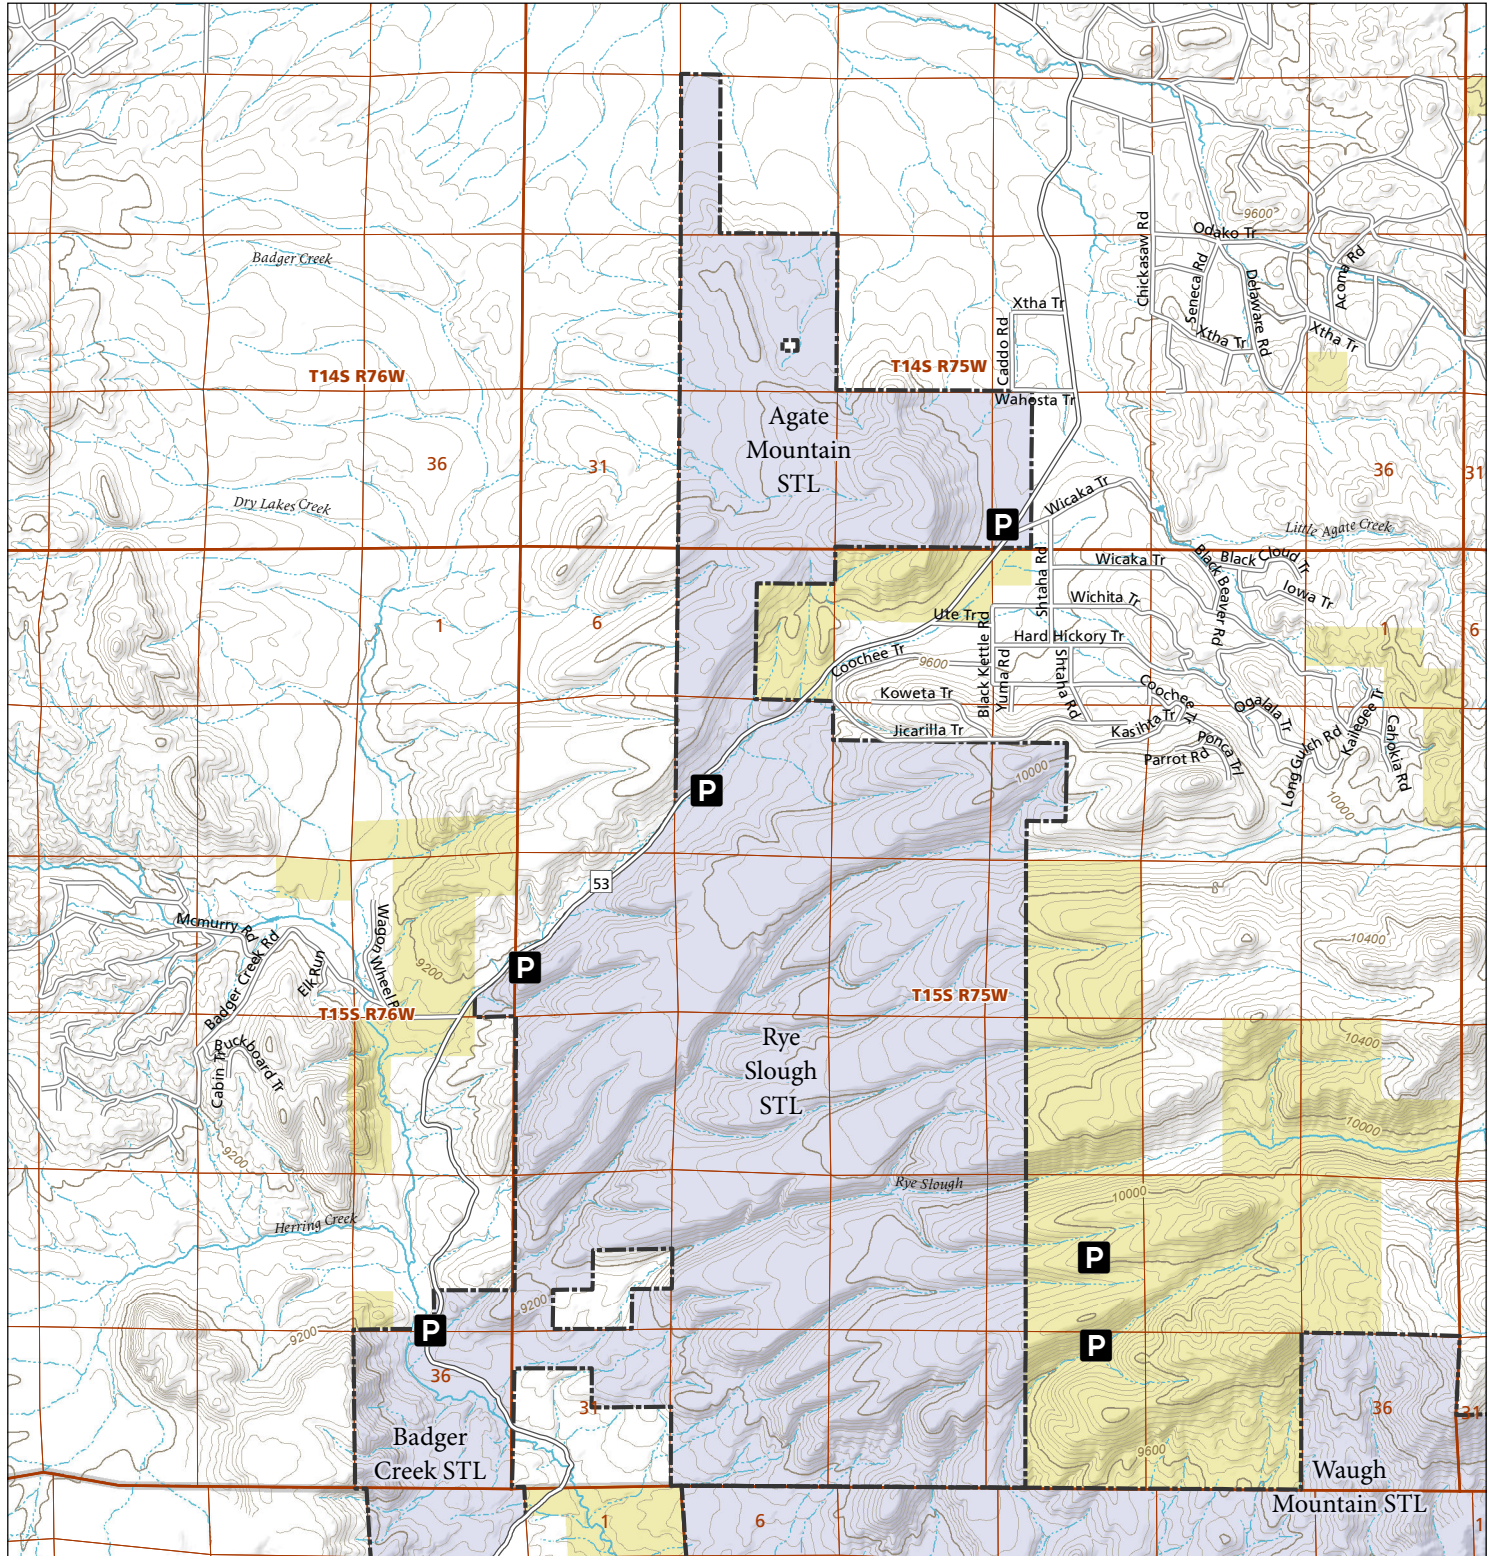

Agate Mountain & Rye Slough

STL Hunting and Fishing Access Program

Please see the current Colorado State Recreation Lands brochure for listing of land use regulations and access points for this property and other SLB parcels open for wildlife related recreation. Also refer to the CPW Fishing and Hunting information brochure for current hunting and fishing

Map Updated: 8/29/2023

-  STL Boundary
-  BLM
-  Parking
-  No Public Access