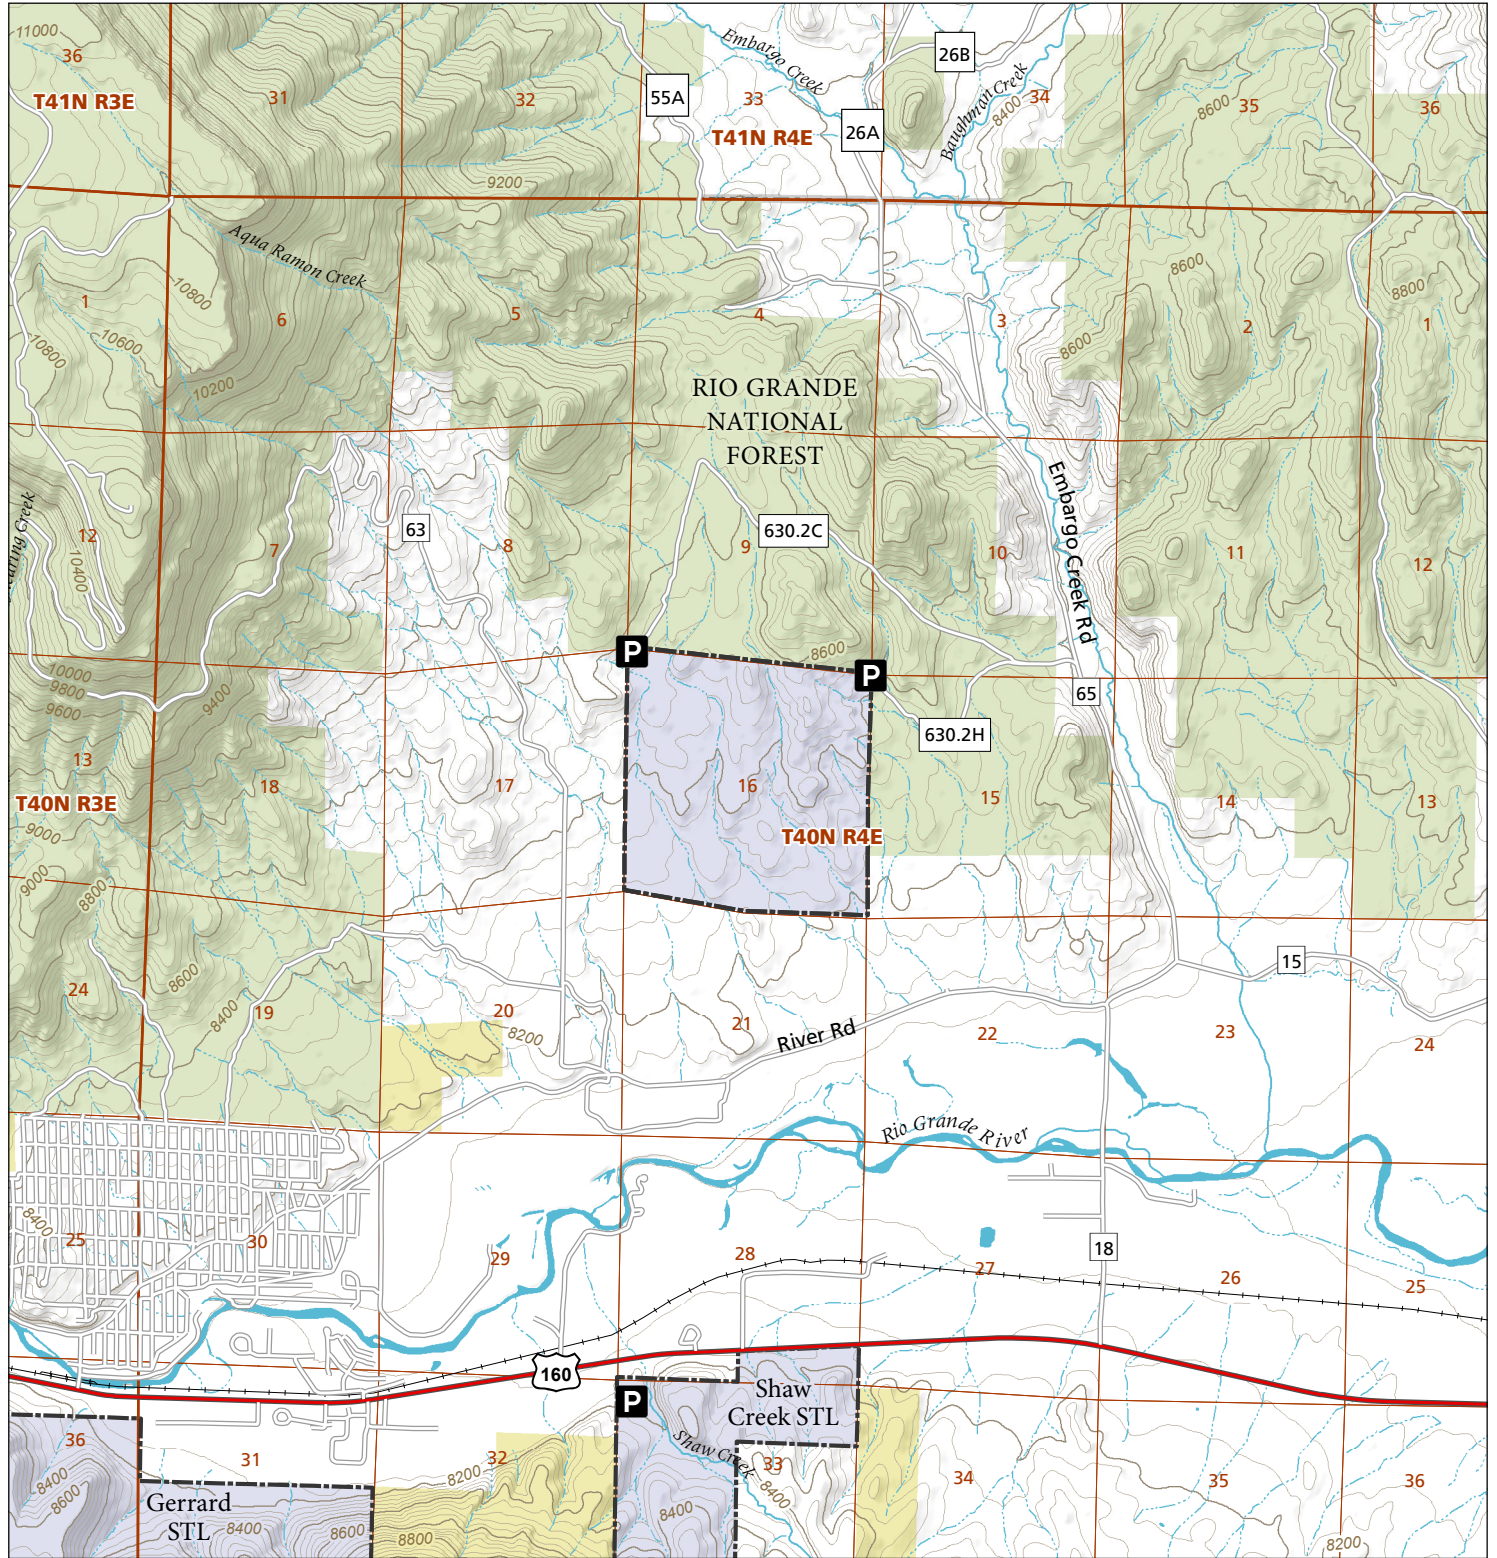

# Agua Ramon

## STL Hunting and Fishing Access Program

Please see the current Colorado State Recreation Lands brochure for listing of land use regulations and access points for this property and other SLB parcels open for wildlife related recreation. Also refer to the CPW Fishing and Hunting information brochure for current hunting and fishing regulations.

Map Updated: 9/5/2023

-  STL Boundary
-  BLM
-  Parking
-  US Forest Service
-  No Public Access