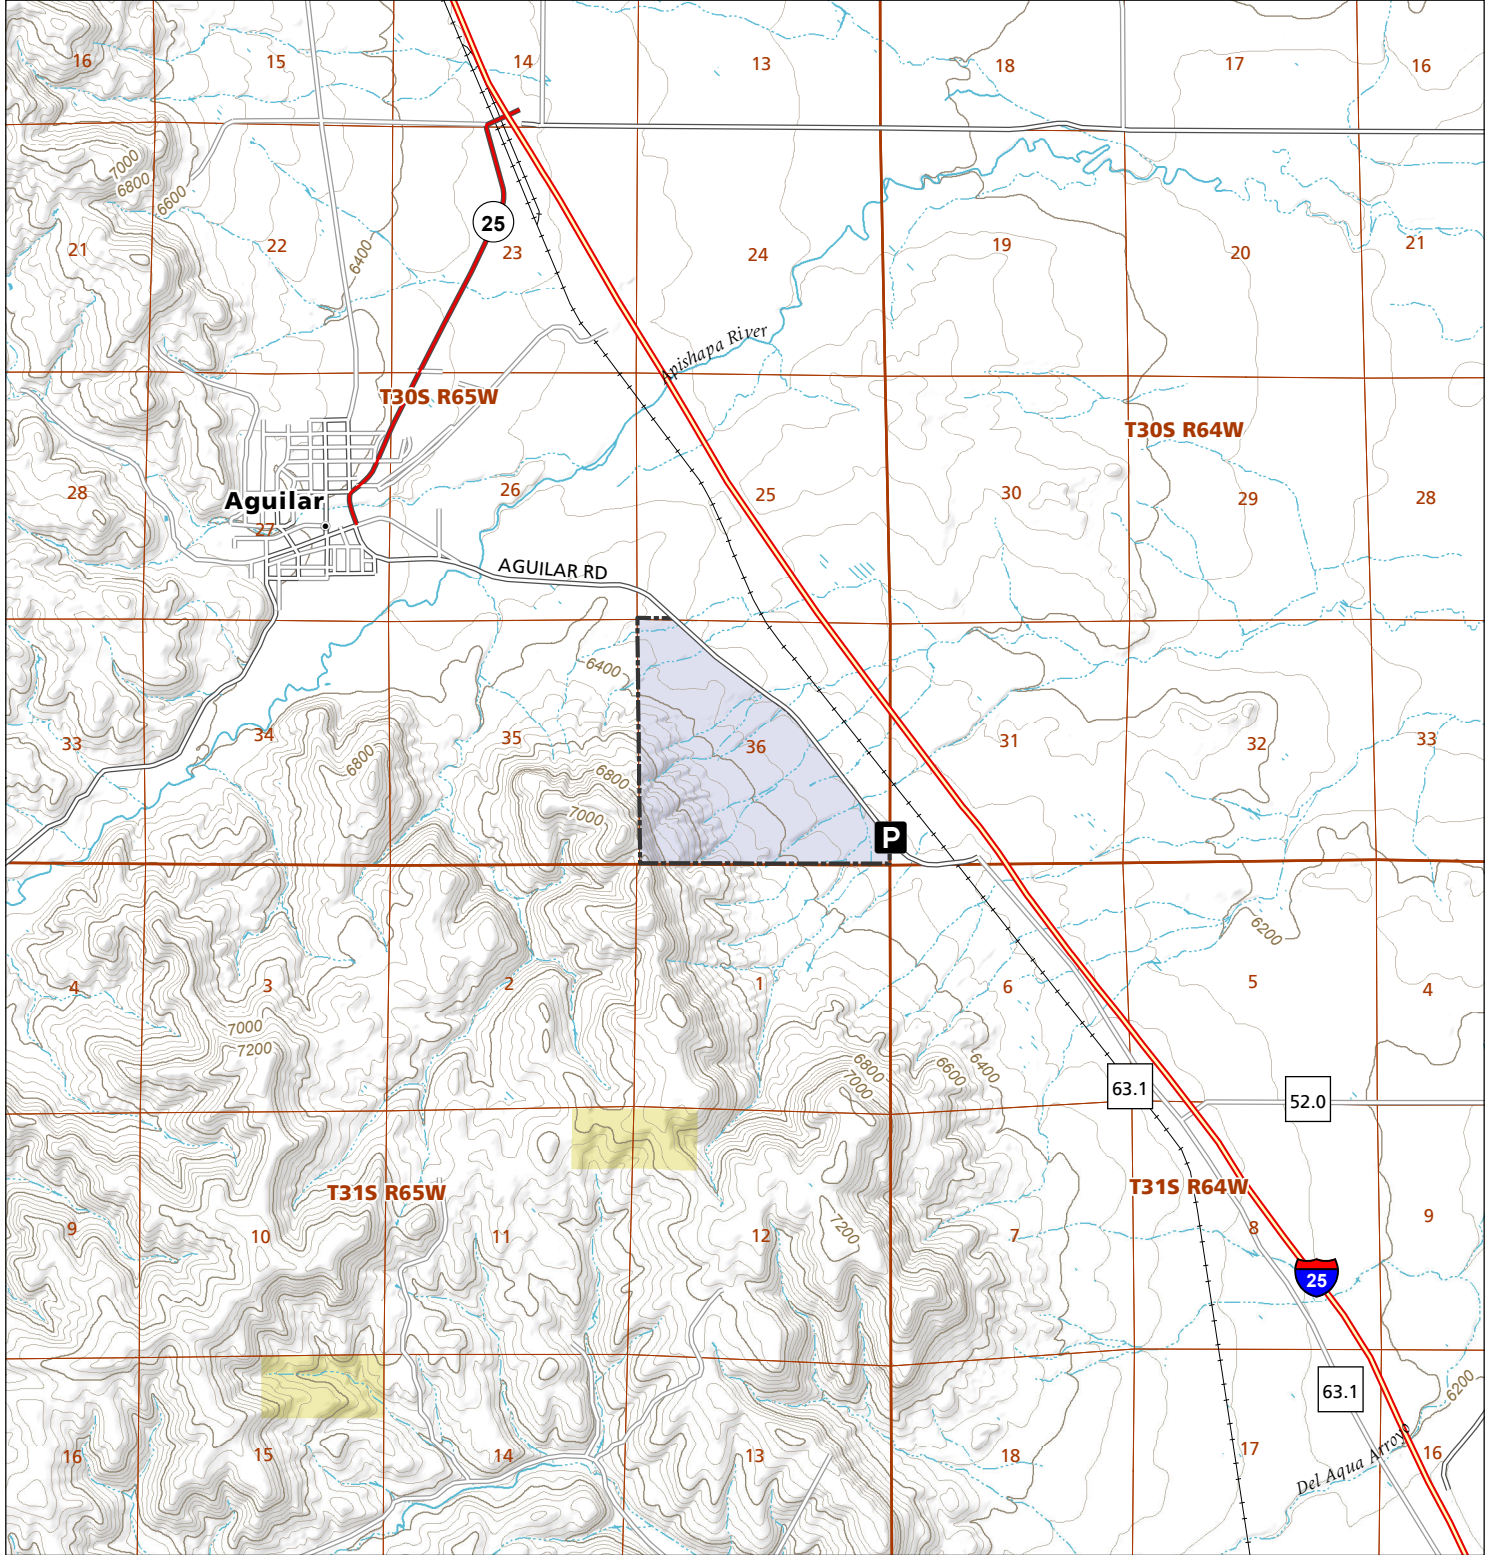

Aguilar TV Hill

STL Hunting and Fishing Access Program

Please see the current Colorado State Recreation Lands brochure for listing of land use regulations and access points for this property and other SLB parcels open for wildlife related recreation. Also refer to the CPW Fishing and Hunting information brochure for current hunting and fishing regulations.

Map Updated: 8/18/2023

-  STL Boundary
-  BLM
-  Parking
-  No Public Access