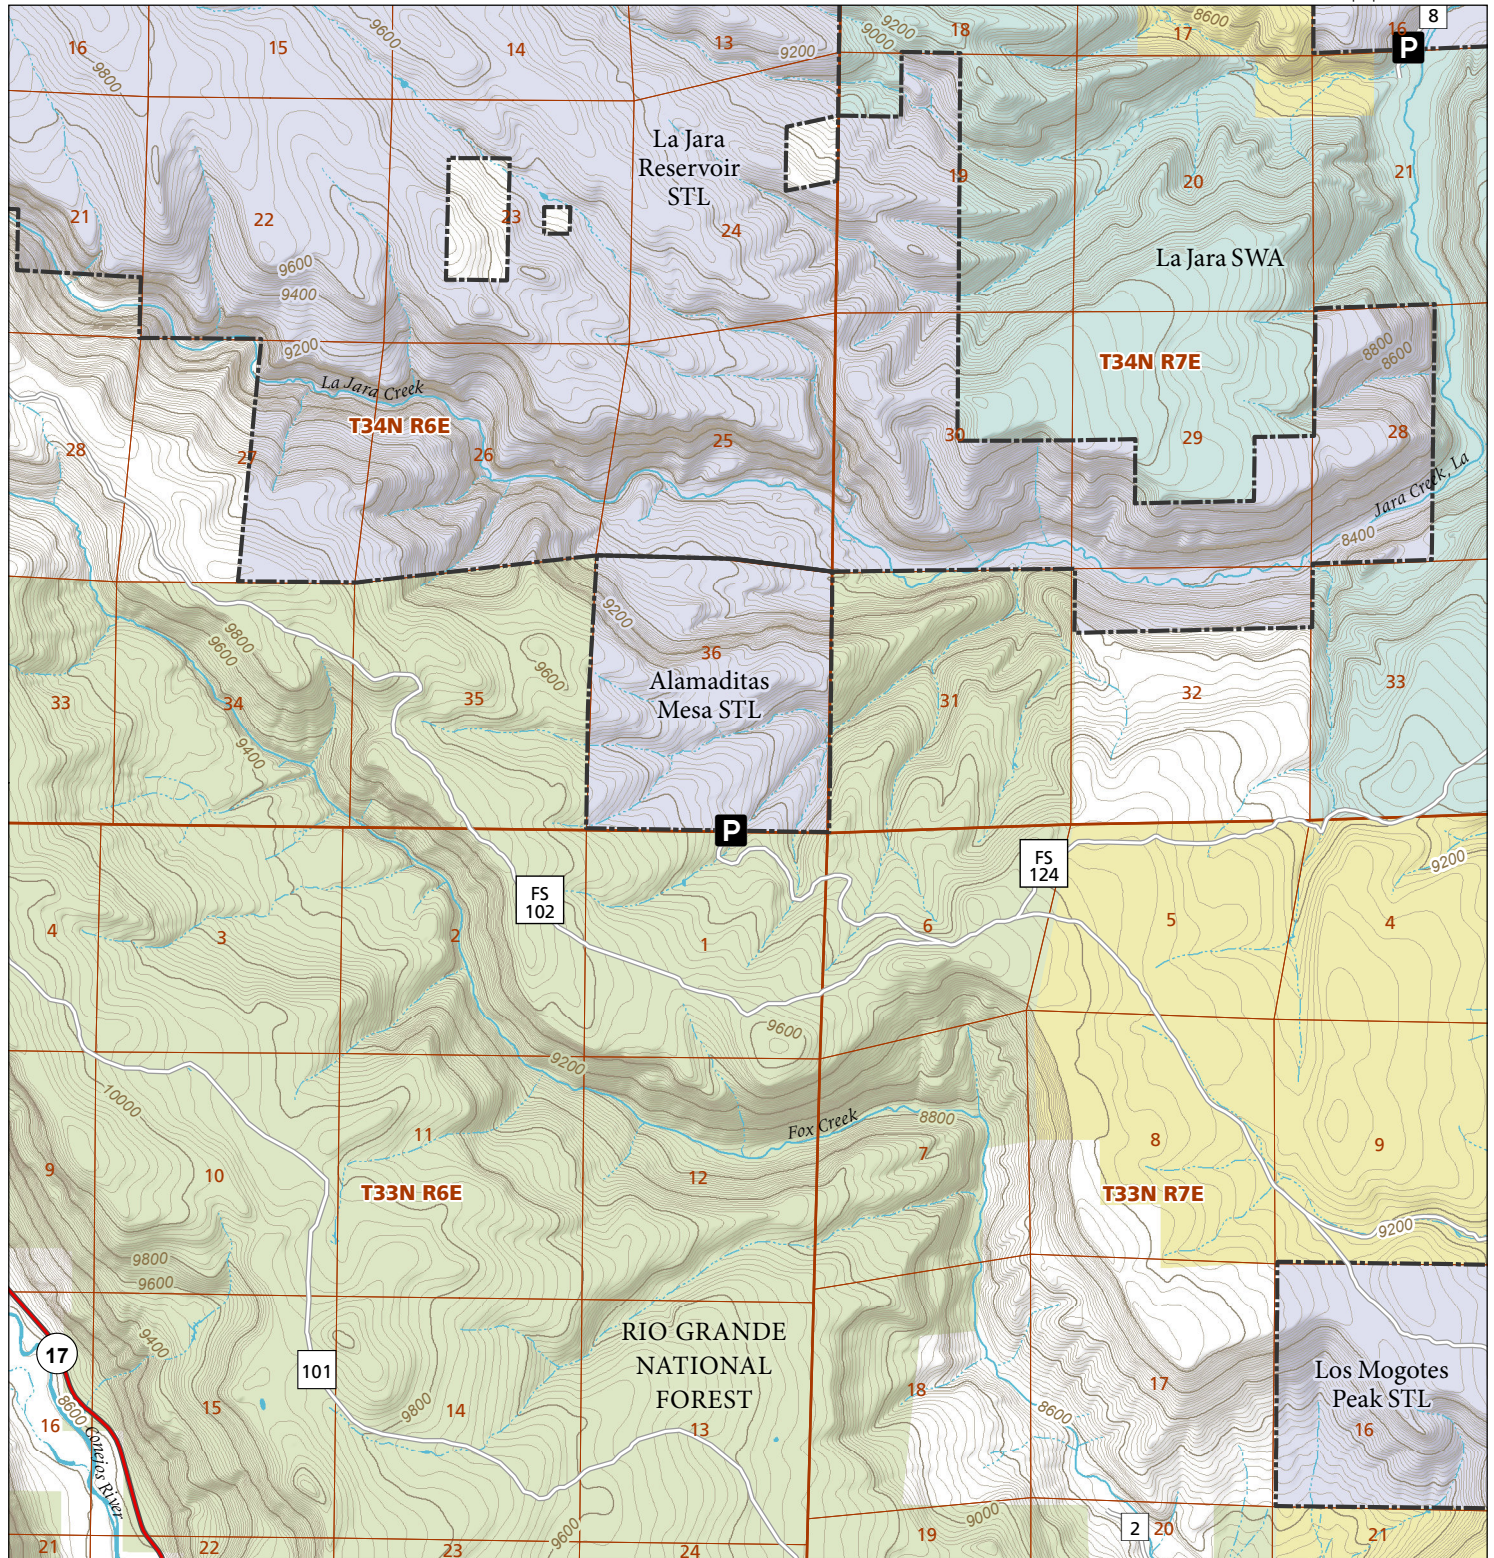

# Alamaditas Mesa

## STL Hunting and Fishing Access Program

Please see the current Colorado State Recreation Lands brochure for listing of land use regulations and access points for this property and other SLB parcels open for wildlife related recreation. Also refer to the CPW Fishing and Hunting information brochure for current hunting and fishing regulations.

Map Updated: 9/5/2023

-  STL Boundary
-  Parking
-  SWA
-  BLM
-  US Forest Service
-  No Public Access