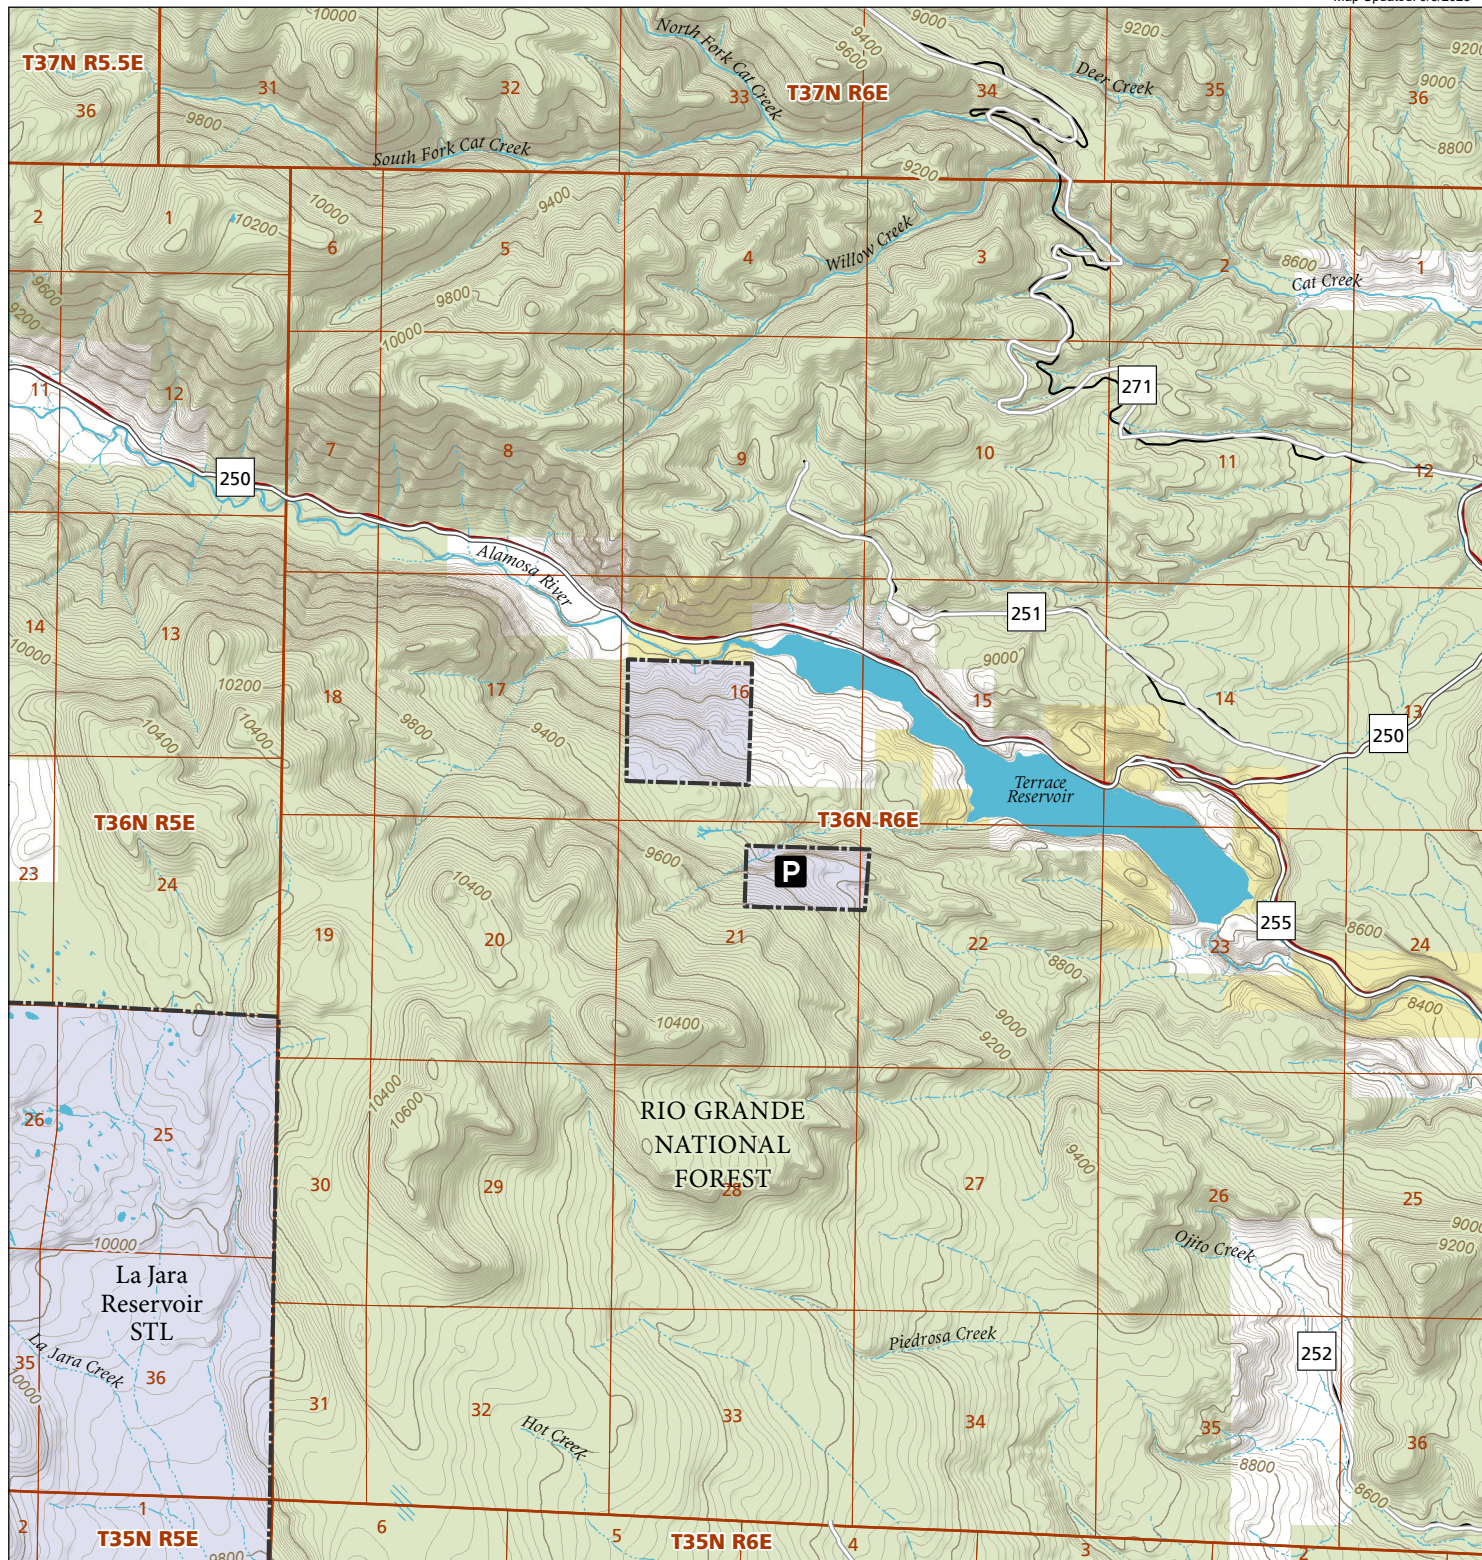

Alamosa Canyon

STL Hunting and Fishing Access Program

Please see the current Colorado State Recreation Lands brochure for listing of land use regulations and access points for this property and other SLB parcels open for wildlife related recreation. Also refer to the CPW Fishing and Hunting information brochure for current hunting and fishing regulations.

Map Updated: 9/5/2023

-  STL Boundary
-  BLM
-  Parking
-  US Forest Service
-  No Public Access