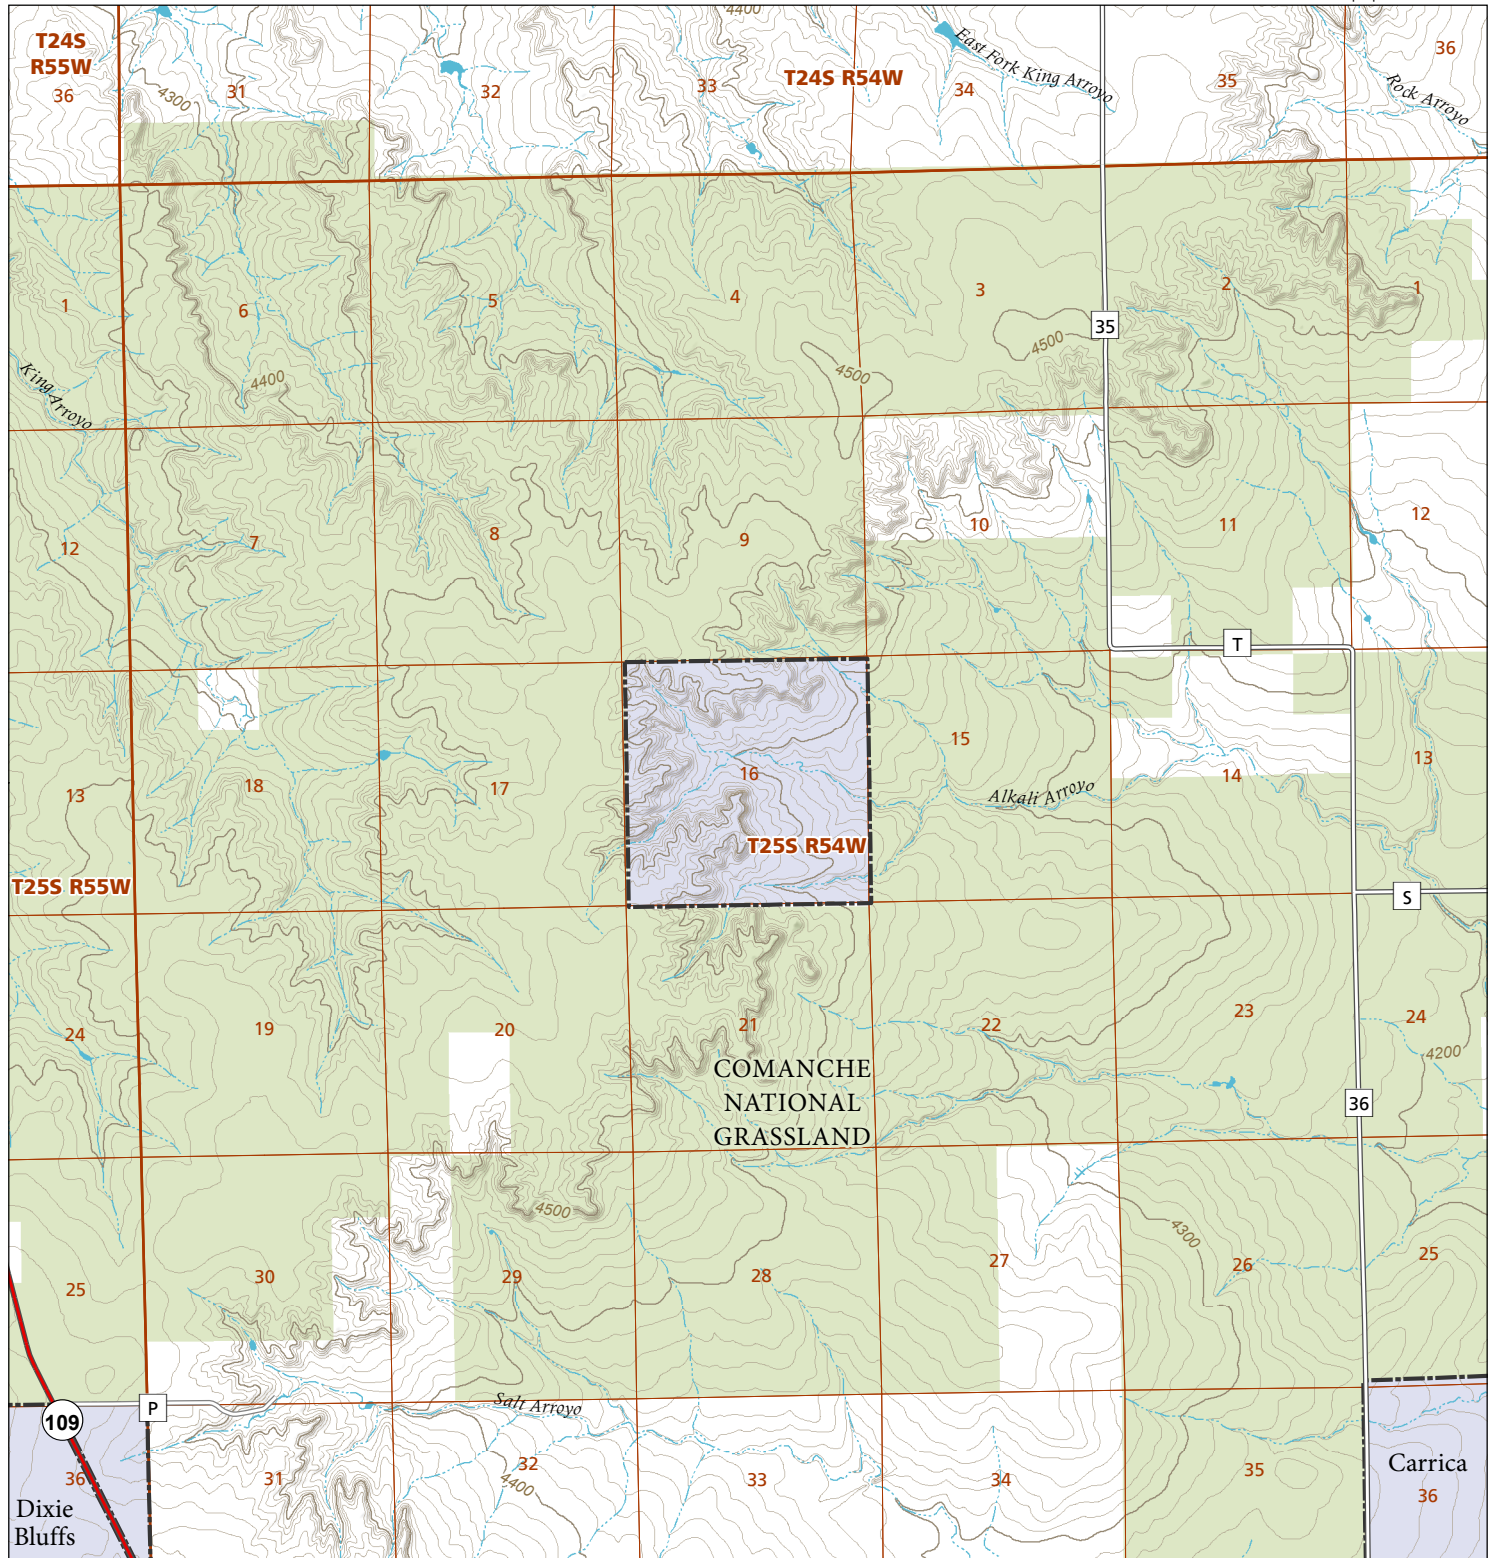

Alkali Arroyo

STL Hunting and Fishing Access Program

Please see the current Colorado State Recreation Lands brochure for listing of land use regulations and access points for this property and other SLB parcels open for wildlife related recreation. Also refer to the CPW Fishing and Hunting information brochure for current hunting and fishing regulations.

Map Updated: 8/24/2023

-  STL Boundary
-  US Forest Service
-  No Public Access