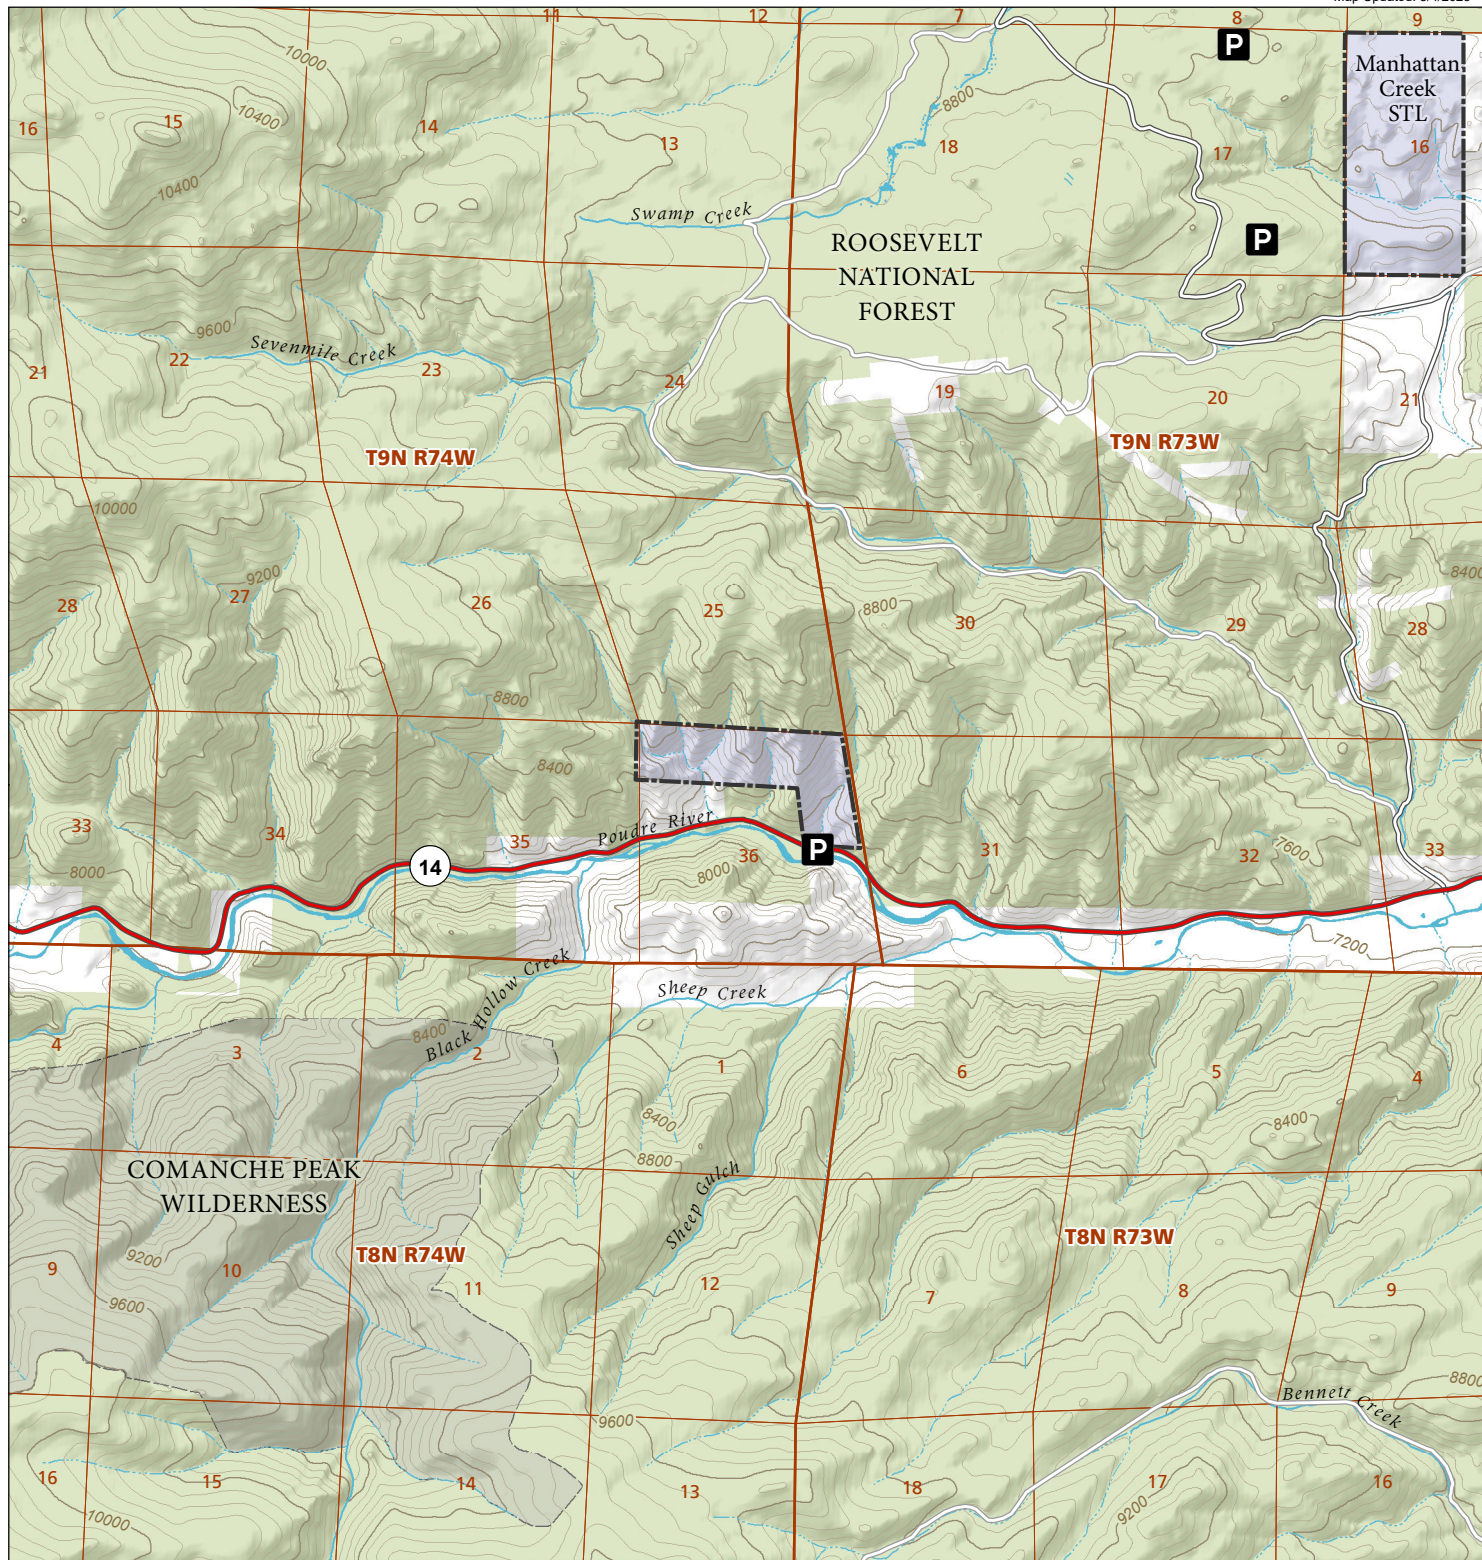

Arrowhead

STL Hunting and Fishing Access Program

Please see the current Colorado State Recreation Lands brochure for listing of land use regulations and access points for this property and other SLB parcels open for wildlife related recreation. Also refer to the CPW Fishing and Hunting information brochure for current hunting and fishing regulations.

Map Updated: 8/4/2023

-  STL Boundary
-  Parking
-  US Forest Service
-  US Forest Service Wilderness Area
-  No Public Access