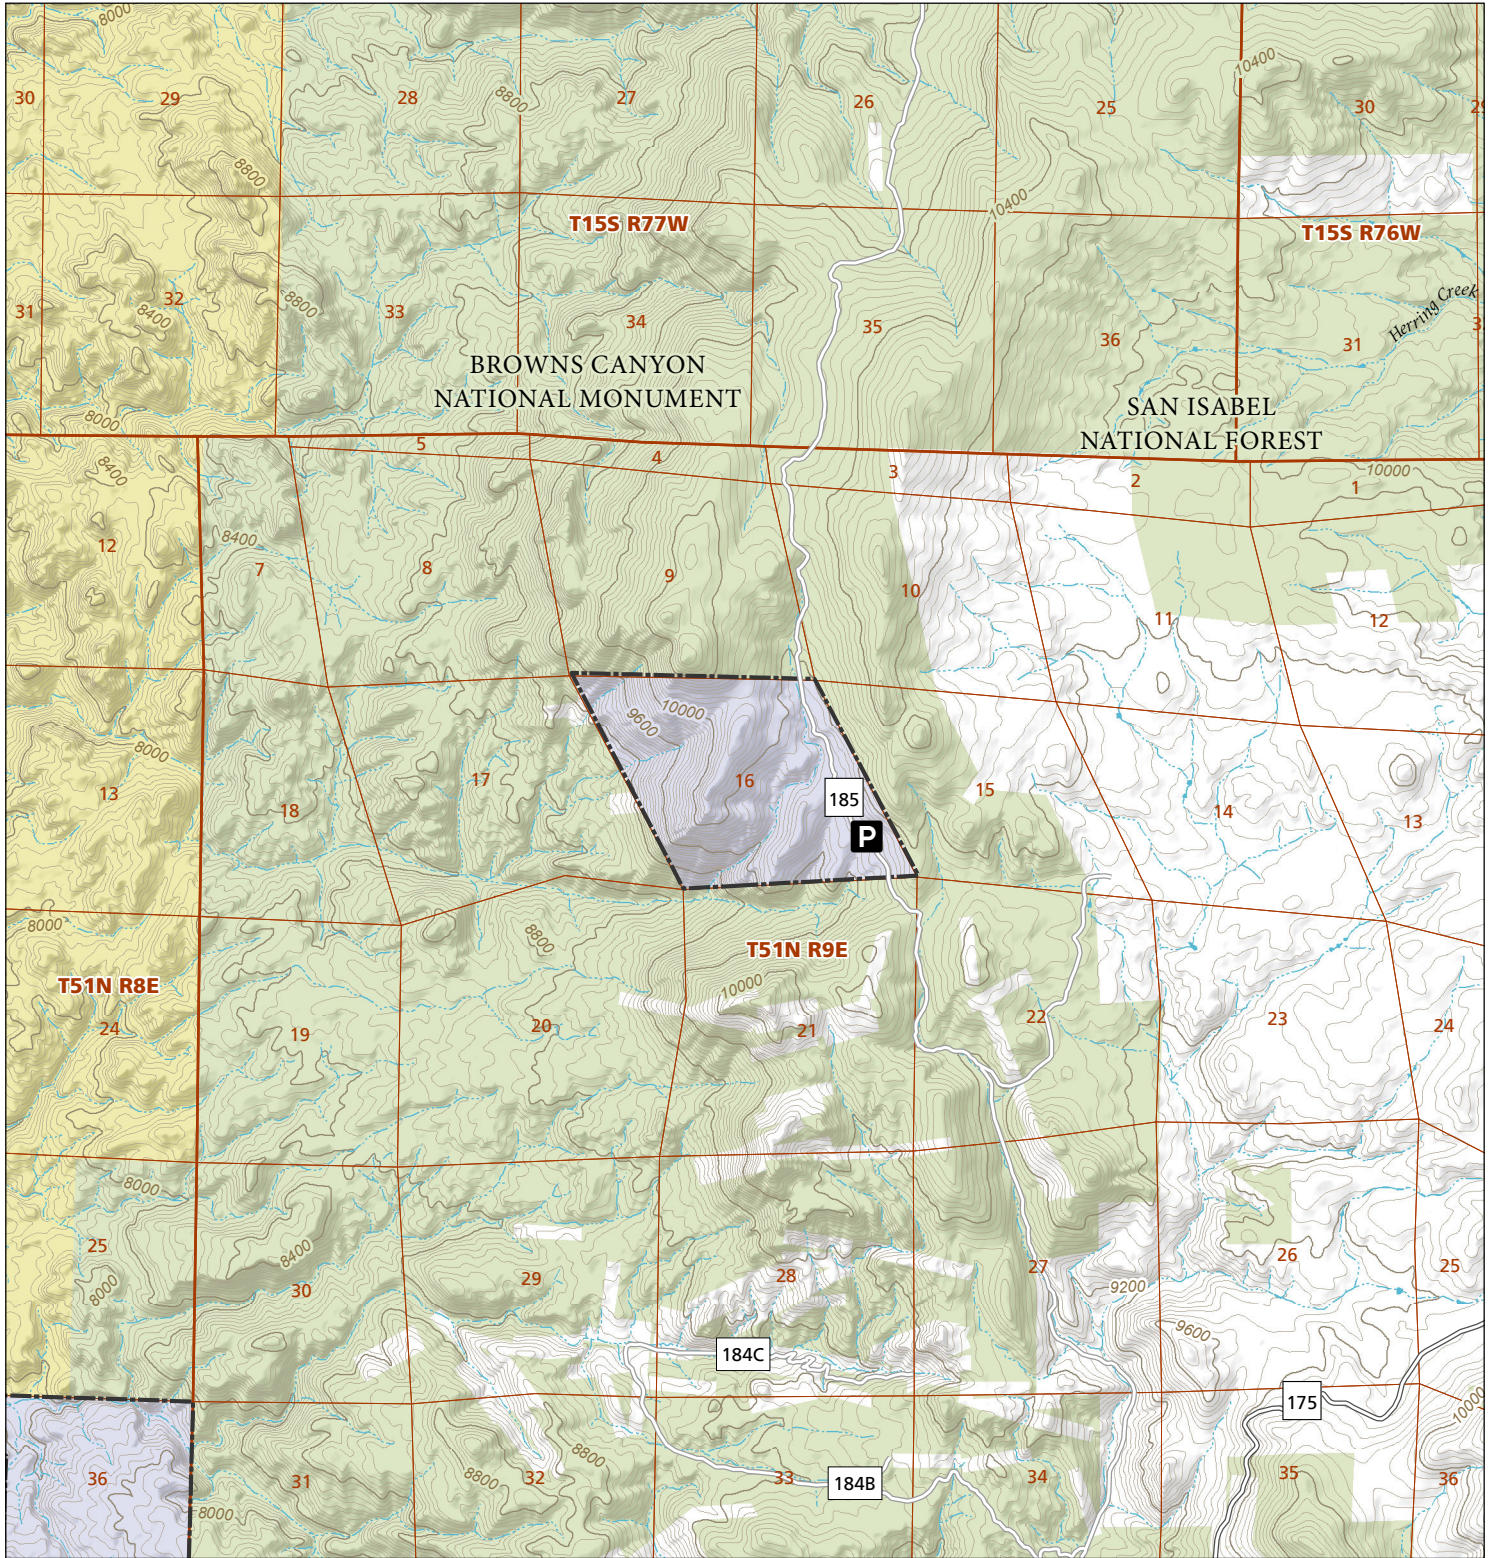

Aspen Ridge

STL Hunting and Fishing Access Program

Please see the current Colorado State Recreation Lands brochure for listing of land use regulations and access points for this property and other SLB parcels open for wildlife related recreation. Also refer to the CPW Fishing and Hunting information brochure for current hunting and fishing regulations.

Map Updated: 8/29/2023

-  STL Boundary
-  BLM
-  Parking
-  US Forest Service
-  No Public Access