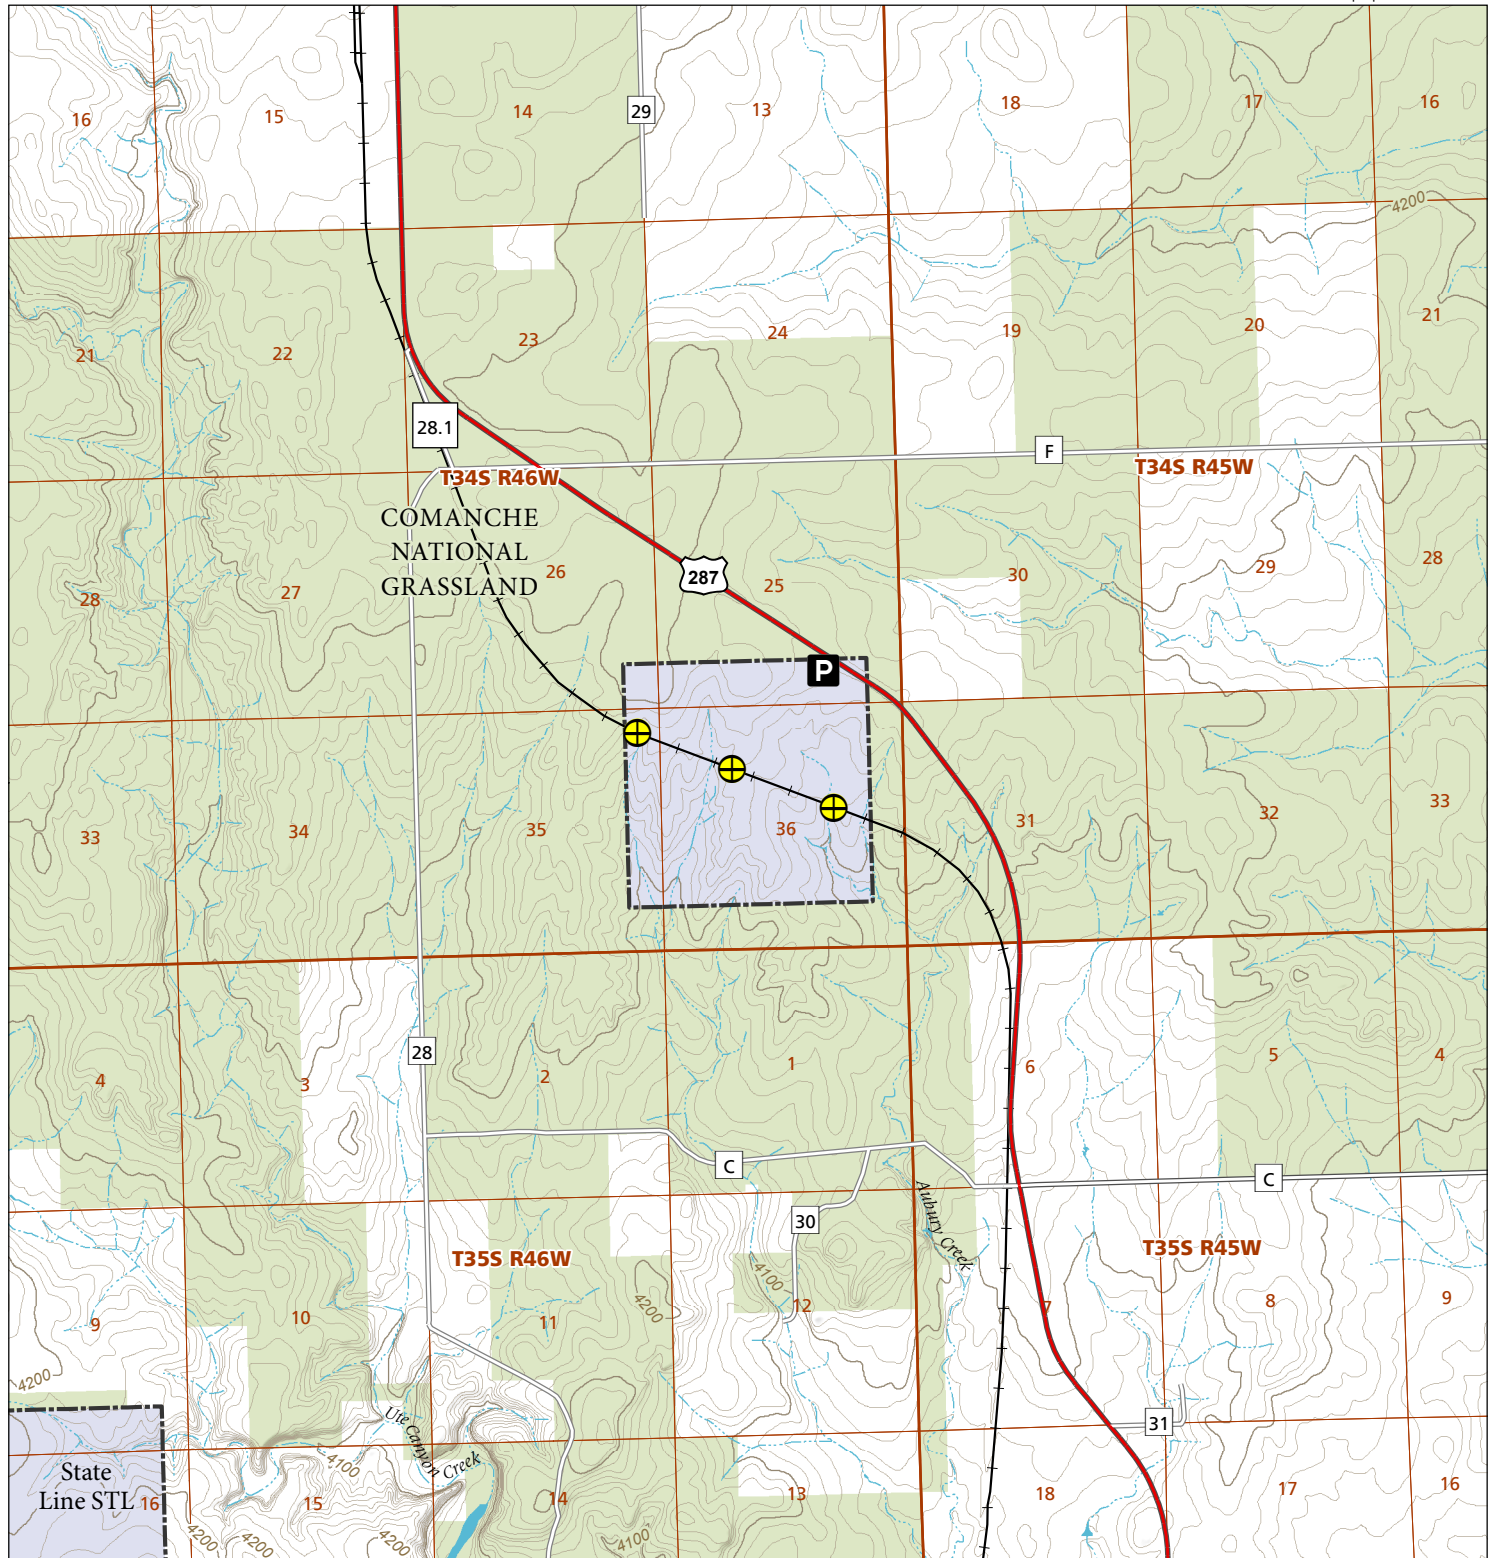

# Aubury Creek

## STL Hunting and Fishing Access Program

Please see the current Colorado State Recreation Lands brochure for listing of land use regulations and access points for this property and other SLB parcels open for wildlife related recreation. Also refer to the CPW Fishing and Hunting information brochure for current hunting and fishing regulations.

Map Updated: 8/24/2023

-  STL Boundary
-  US Forest Service
-  Parking
-  No Public Access
-  RR Crossing