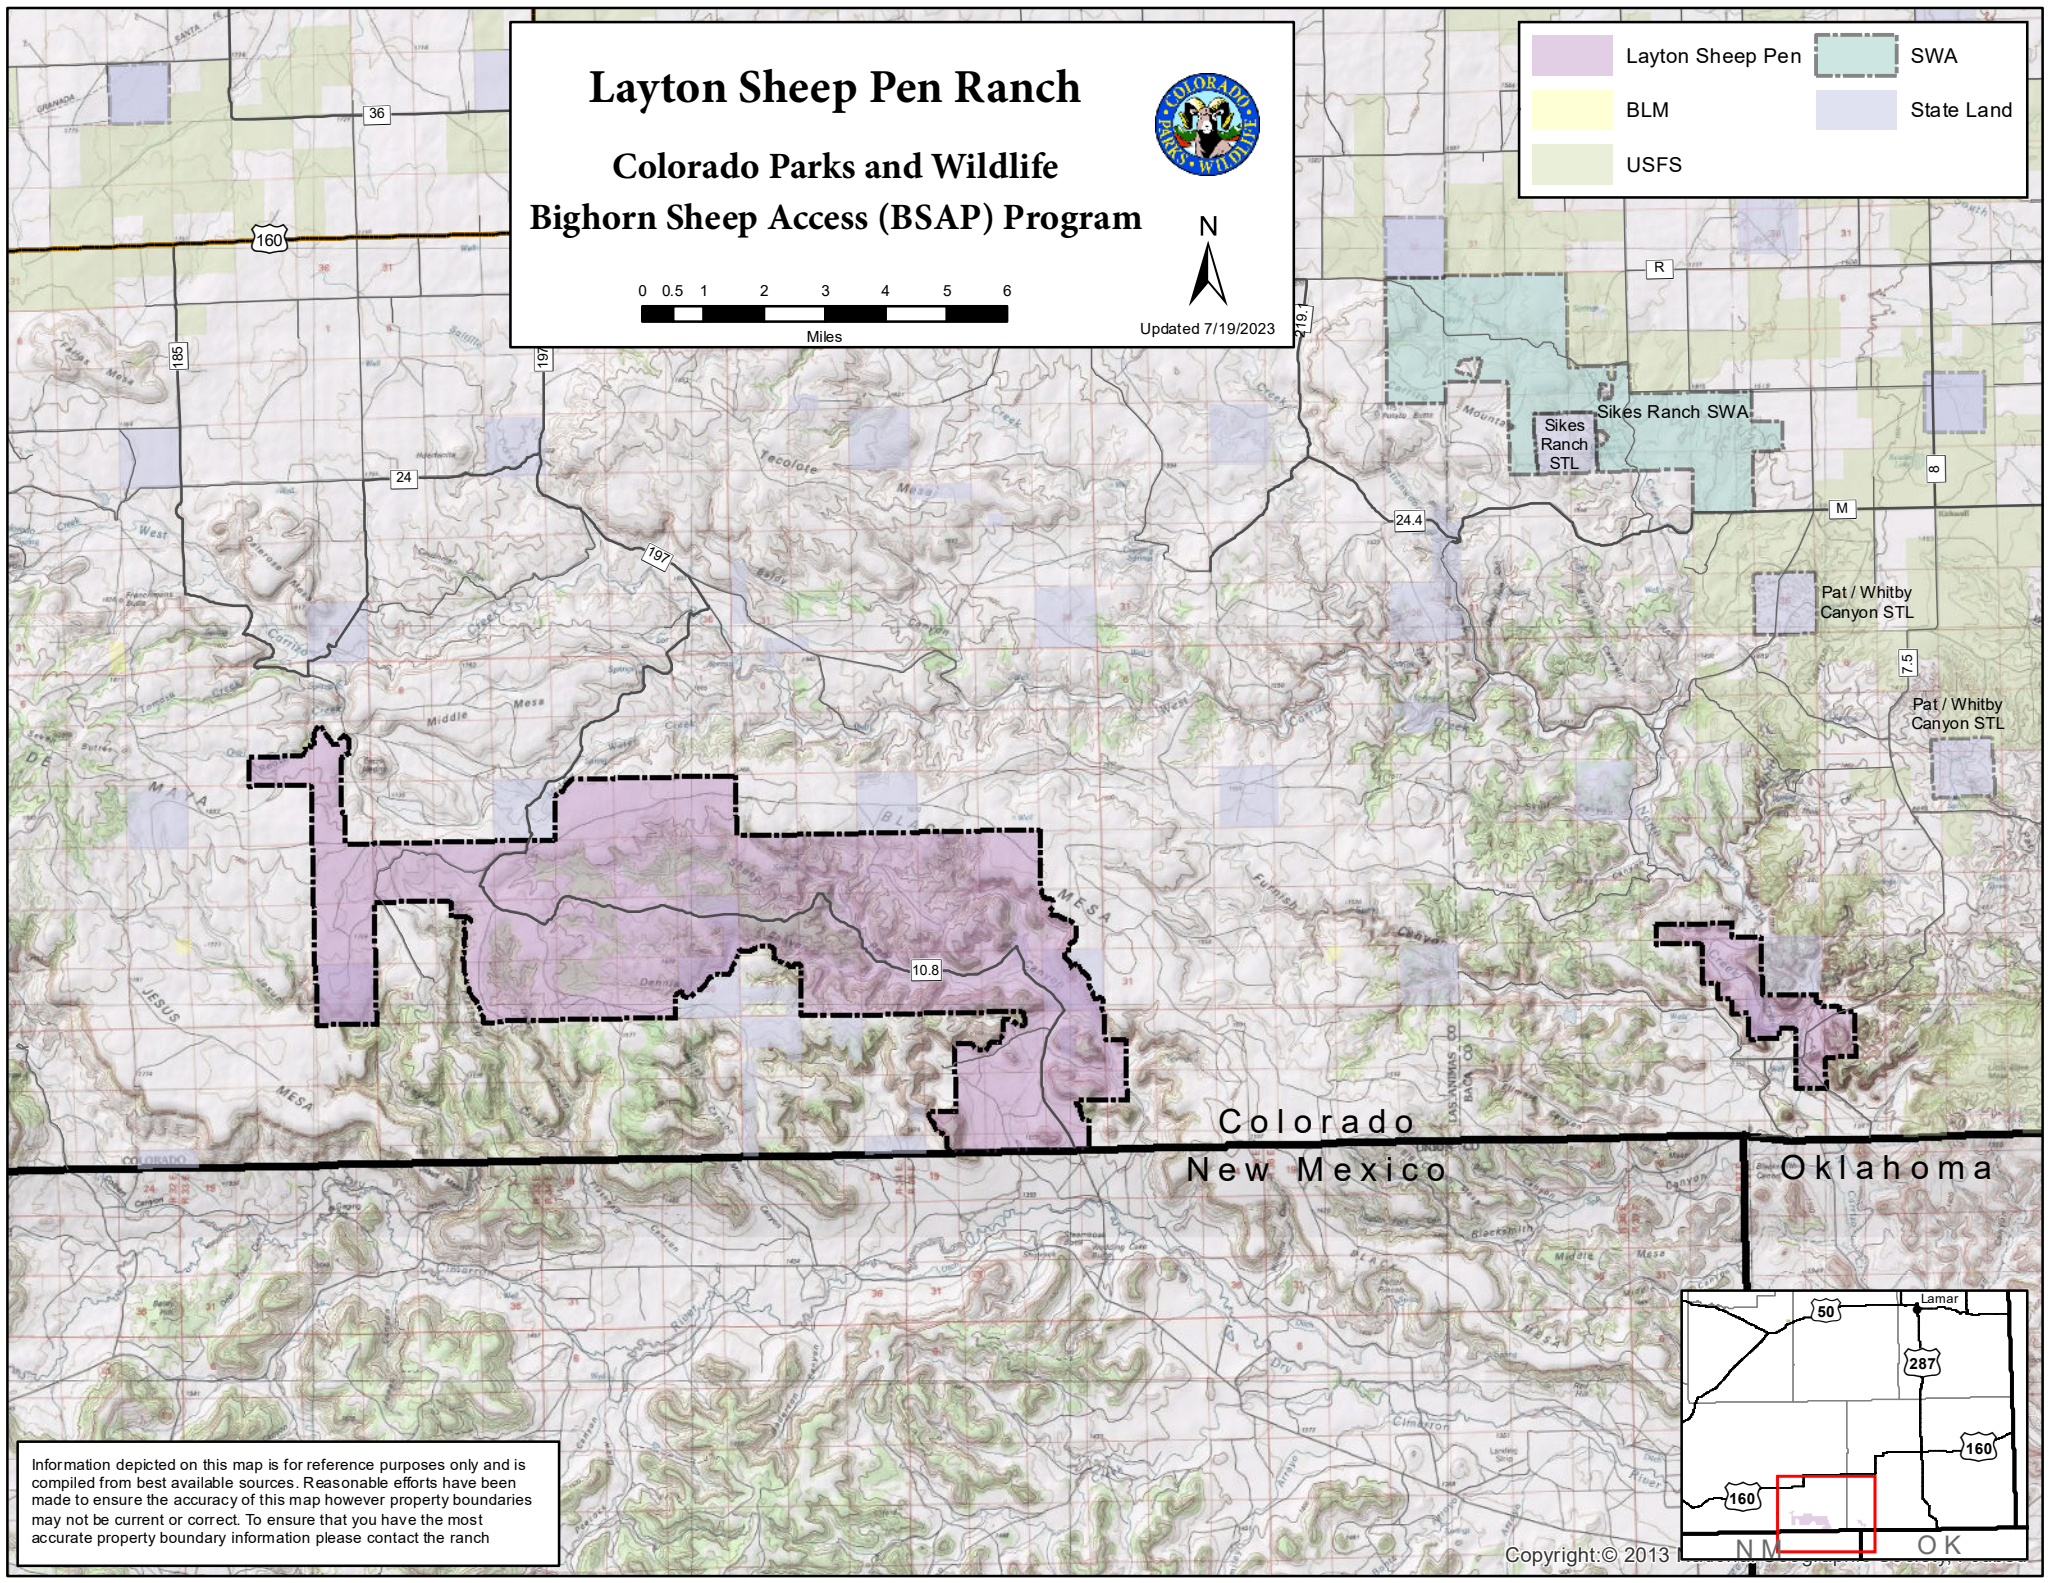

# Layton Sheep Pen Ranch

## Colorado Parks and Wildlife

### Bighorn Sheep Access (BSAP) Program

Updated 7/19/2023

	Layton Sheep Pen		SWA
	BLM		State Land
	USFS		

Colorado  
New Mexico  
Oklahoma

Information depicted on this map is for reference purposes only and is compiled from best available sources. Reasonable efforts have been made to ensure the accuracy of this map however property boundaries may not be current or correct. To ensure that you have the most accurate property boundary information please contact the ranch