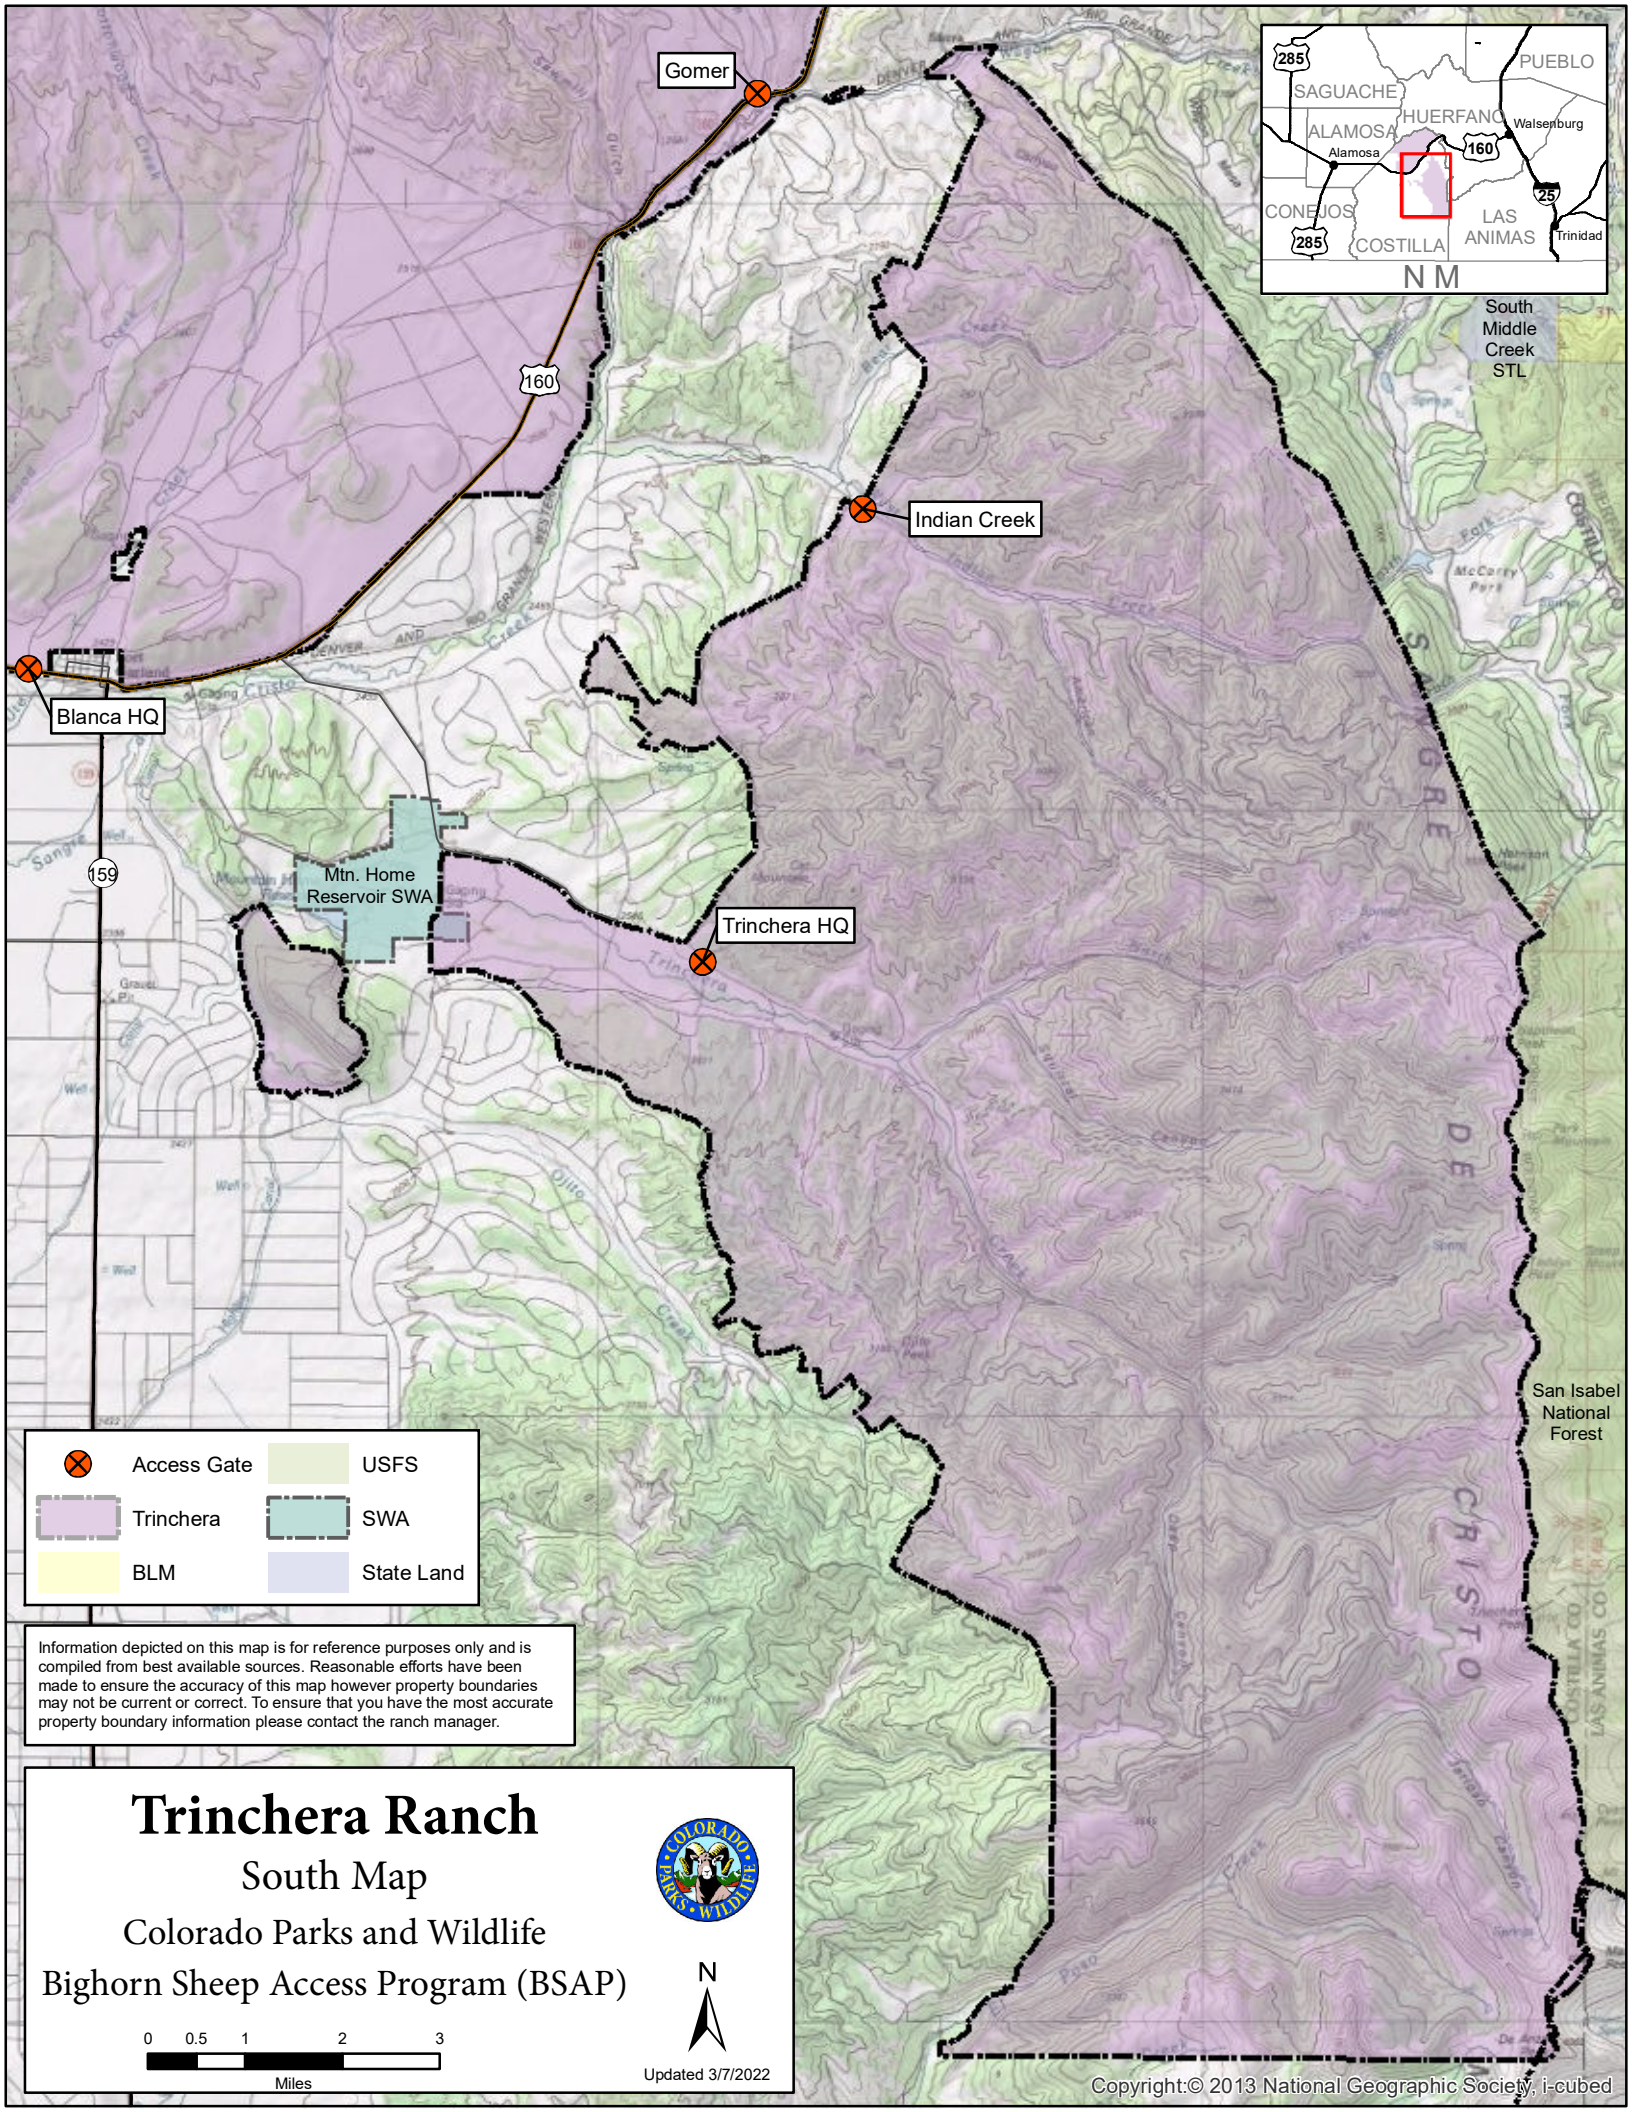

South
Middle
Creek
STL

	Access Gate		USFS
	Trinchera		SWA
	BLM		State Land

Information depicted on this map is for reference purposes only and is compiled from best available sources. Reasonable efforts have been made to ensure the accuracy of this map however property boundaries may not be current or correct. To ensure that you have the most accurate property boundary information please contact the ranch manager.

Trinchera Ranch

South Map

Colorado Parks and Wildlife

Bighorn Sheep Access Program (BSAP)

Miles

Updated 3/7/2022