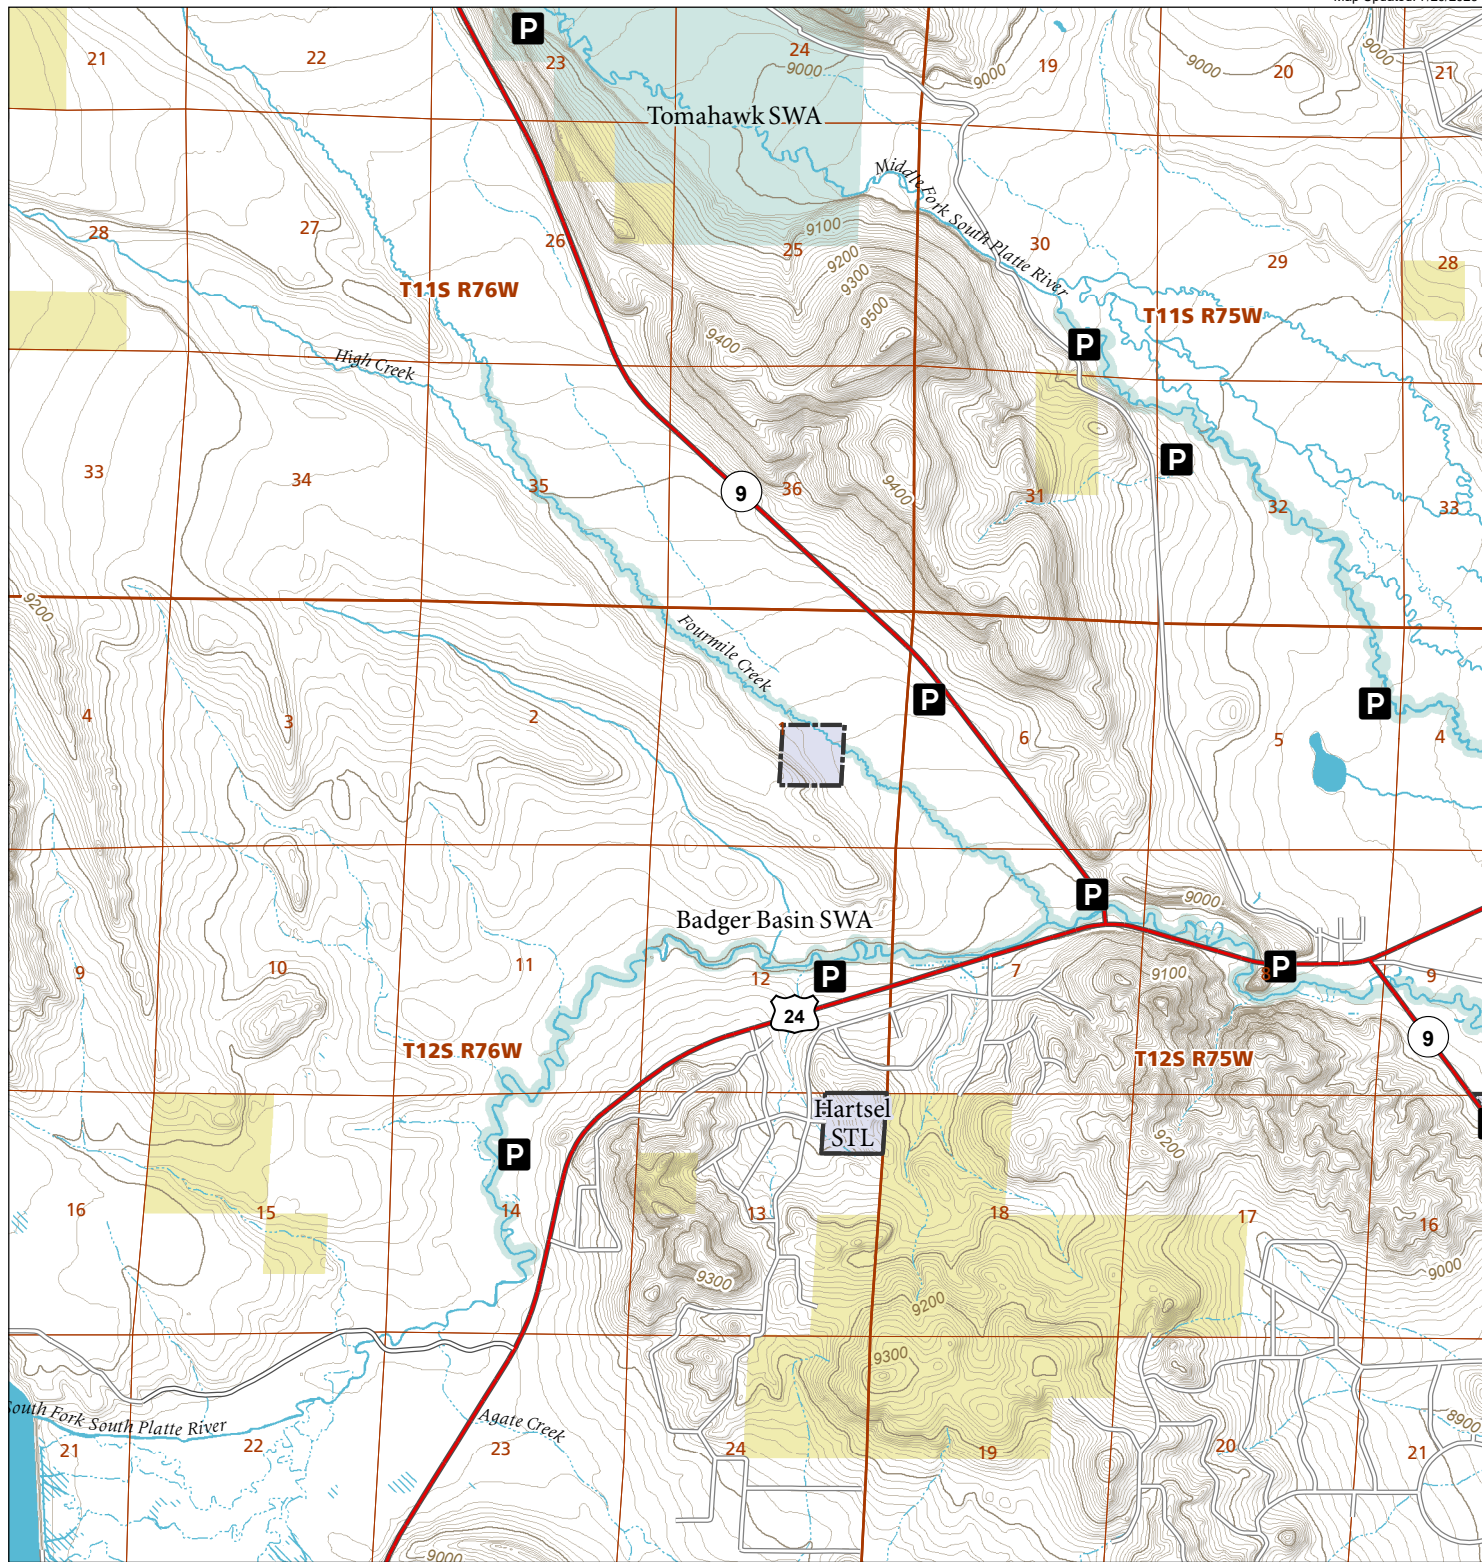

Badger Basin

STL Hunting and Fishing Access Program

Please see the current Colorado State Recreation Lands brochure for listing of land use regulations and access points for this property and other SLB parcels open for wildlife related recreation. Also refer to the CPW Fishing and Hunting information brochure for current hunting and fishing regulations.

Map Updated: 7/26/2023

-  STL Boundary
-  SWA
-  Parking
-  BLM
-  No Public Access