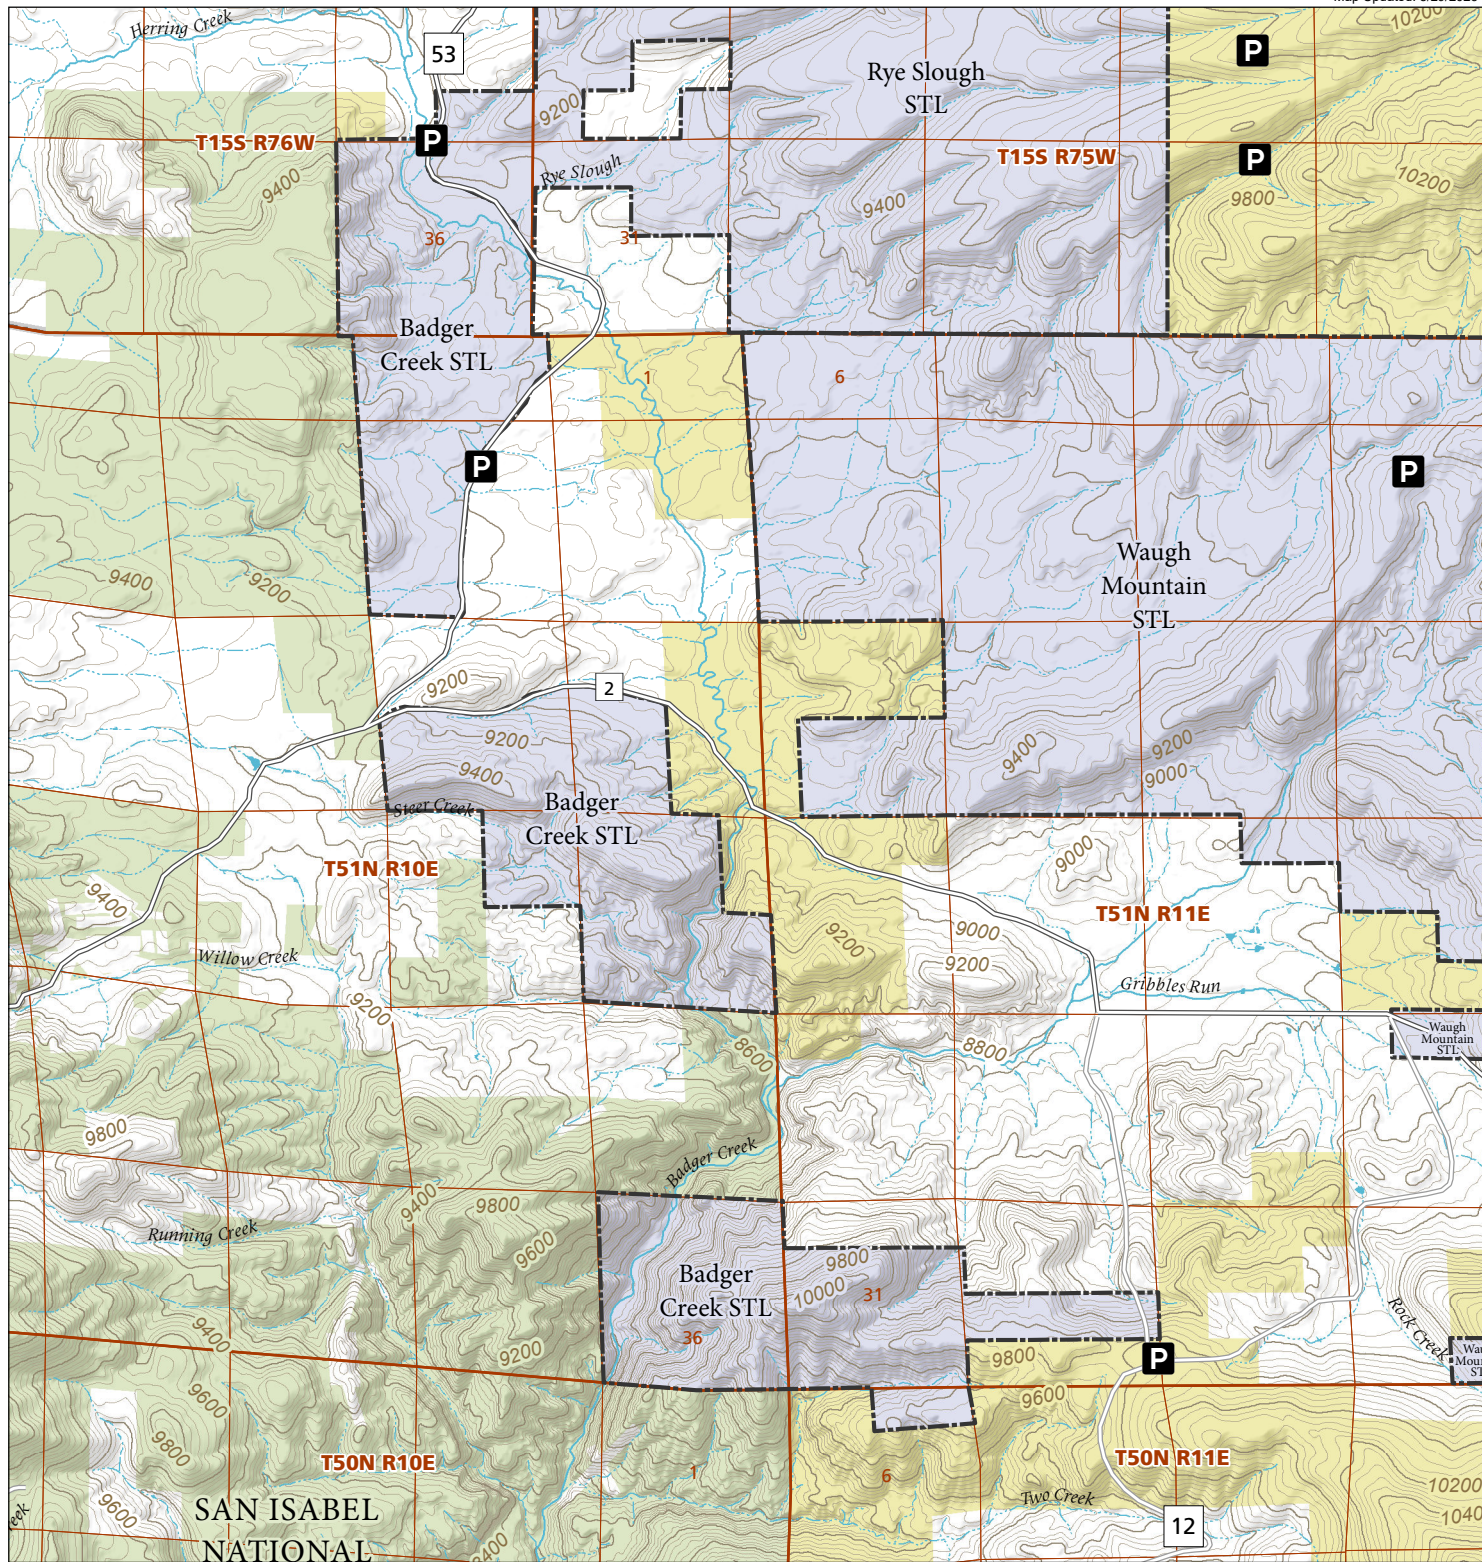

Badger Creek

STL Hunting and Fishing Access Program

Please see the current Colorado State Recreation Lands brochure for listing of land use regulations and access points for this property and other SLB parcels open for wildlife related recreation. Also refer to the CPW Fishing and Hunting information brochure for current hunting and fishing regulations.

Map Updated: 8/29/2023

-  STL Boundary
-  Parking
-  BLM
-  US Forest Service
-  No Public Access