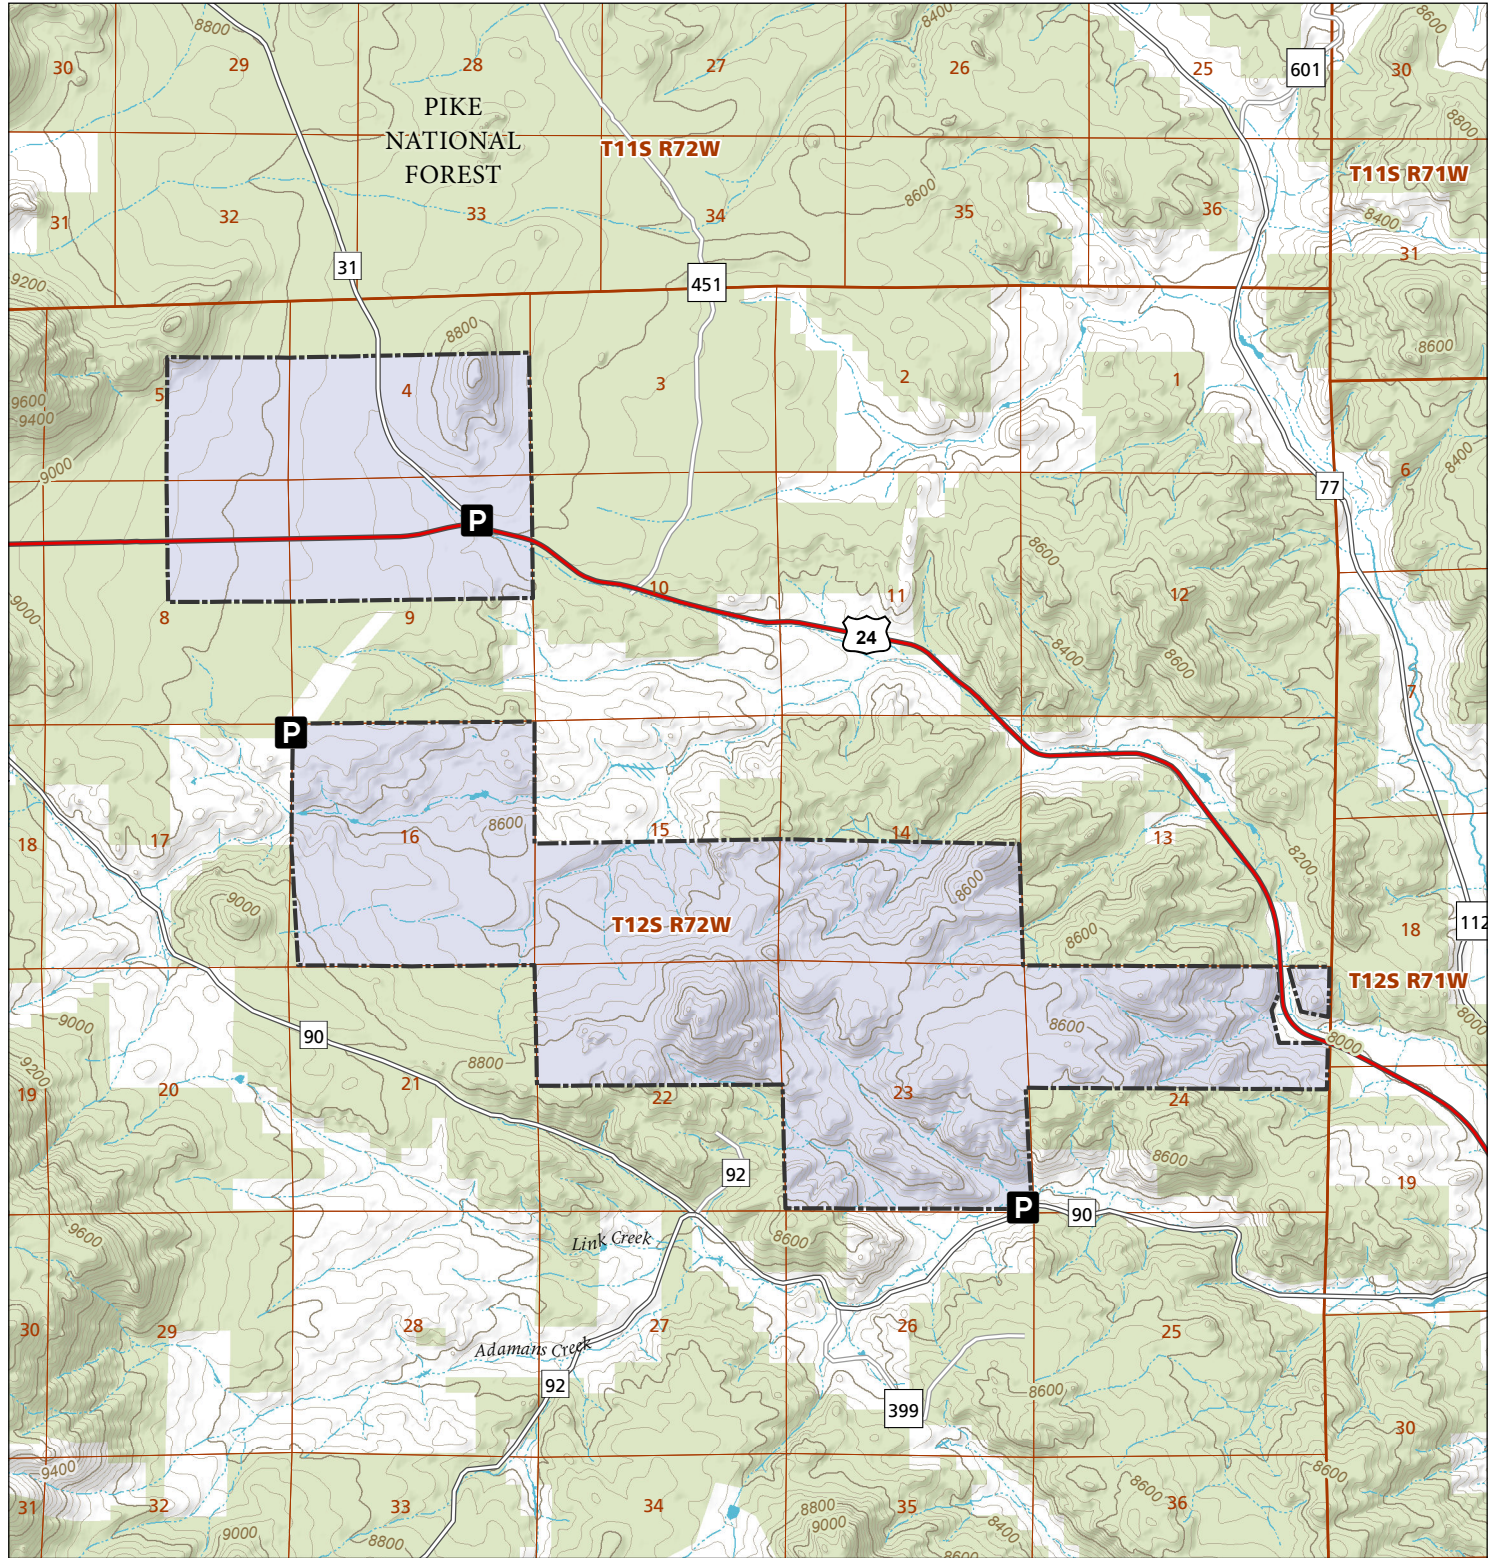

Badger Flats

STL Hunting and Fishing Access Program

Please see the current Colorado State Recreation Lands brochure for listing of land use regulations and access points for this property and other SLB parcels open for wildlife related recreation. Also refer to the CPW Fishing and Hunting information brochure for current hunting and fishing regulations.

Map Updated: 7/28/2023

-  STL Boundary
-  US Forest Service
-  Parking
-  Private